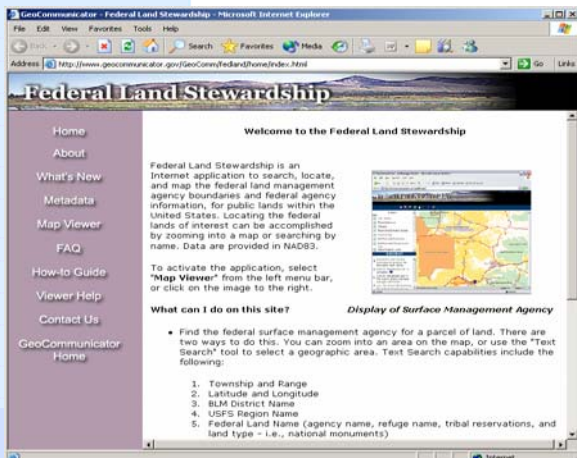

Federal Land Stewardship Home Page

Federal Land Stewardship has an introductory page where you can learn about the BLM's Federal Land Stewardship program and what you can do on the web site.

Click **"Map Viewer"** to start the mapping interface.

The Federal Land Stewardship viewer provides the Federal Surface Management boundaries for the U.S. This map layer is available in both the Land & Mineral Use Records viewer and in the Land Survey Information System (LSIS). This map layer is an Internet map service that can be used in your local GIS map service.

V0806

National Integrated Land System (NILS)

www.blm.gov/nils