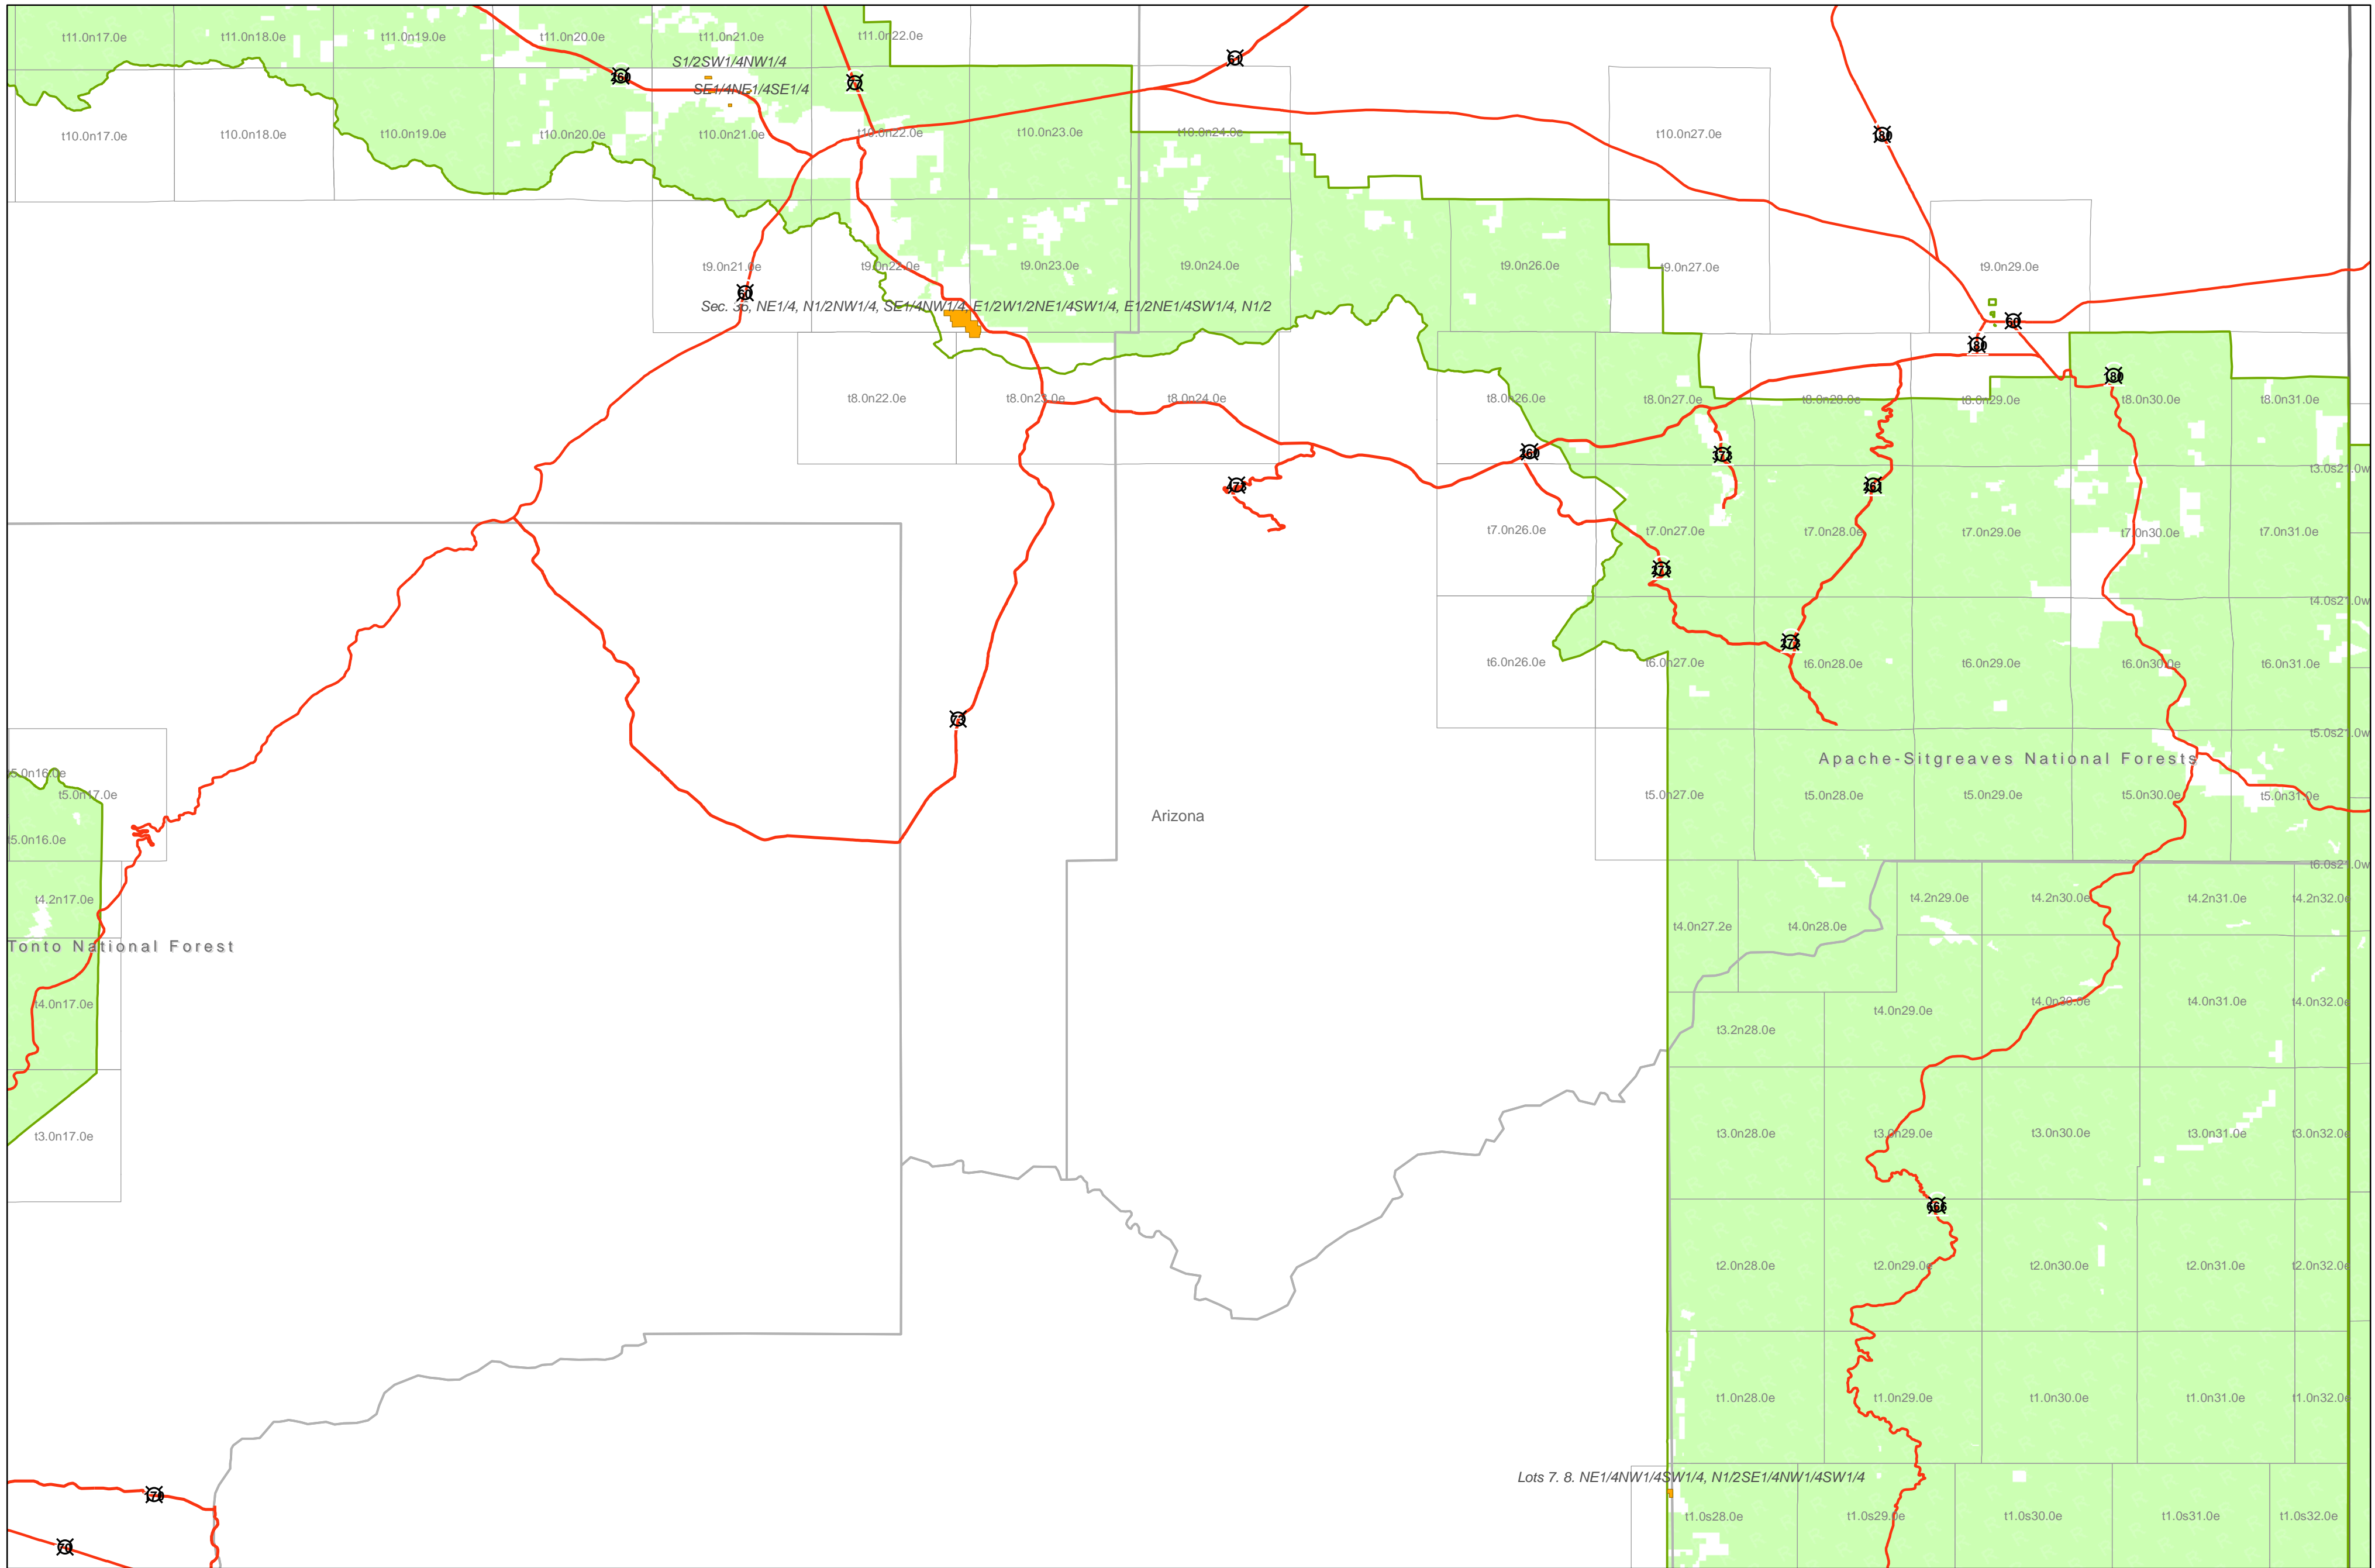

# Apache-Sitgreaves National Forest

USFS parcels potentially eligible for sale  
 State boundary  
 County boundary  
 Administrative Forest boundary  
 PLSS Townships  
 USFS ownership

Map created February 7th, 2007

1:323,464

Disclaimer: All parcels shown are subject to change without prior notification. The Forest Service does not warrant the current condition of title for parcels shown. Outstanding rights and restrictions may encumber the title to any or all of the subject parcels.