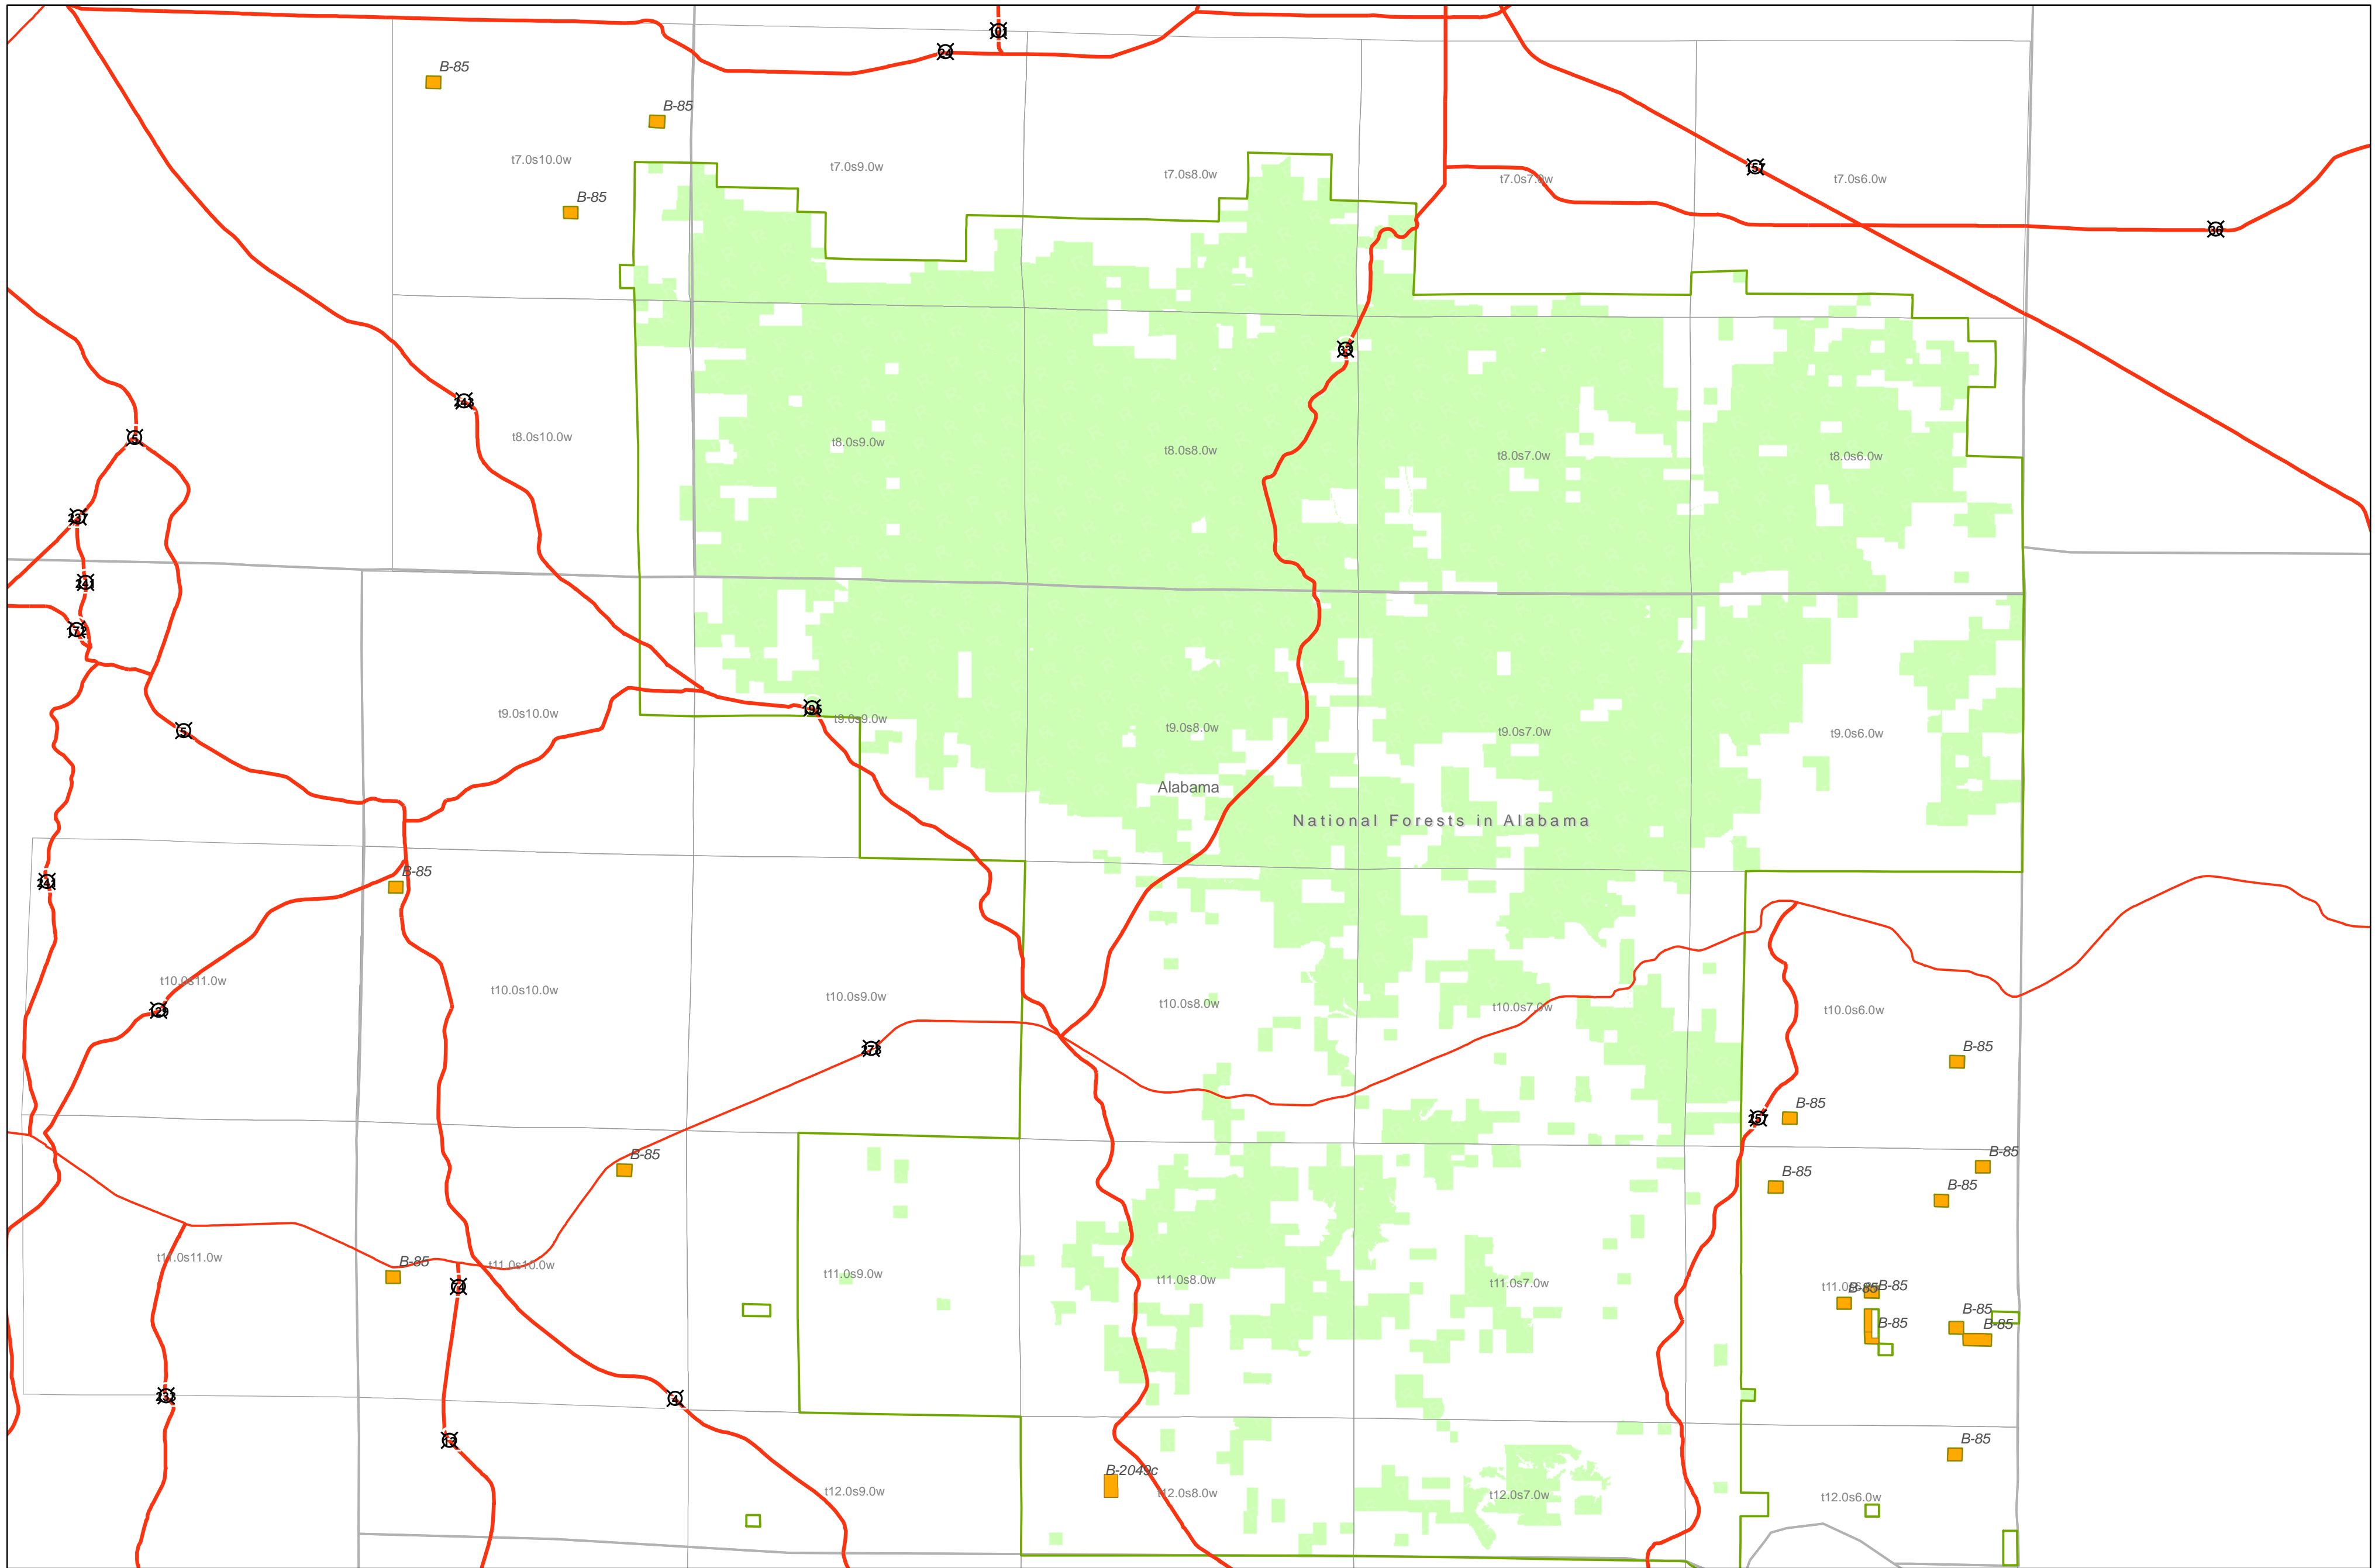

Bankhead National Forest

- USFS parcels potentially eligible for sale
- State boundary
- County boundary
- Administrative Forest boundary
- PLSS Townships
- USFS ownership

Map created February 7th, 2007

1:155,257

Disclaimer: All parcels shown are subject to change without prior notification. The Forest Service does not warrant the current condition of title for parcels shown. Outstanding rights and restrictions may encumber the title to any or all of the subject parcels.