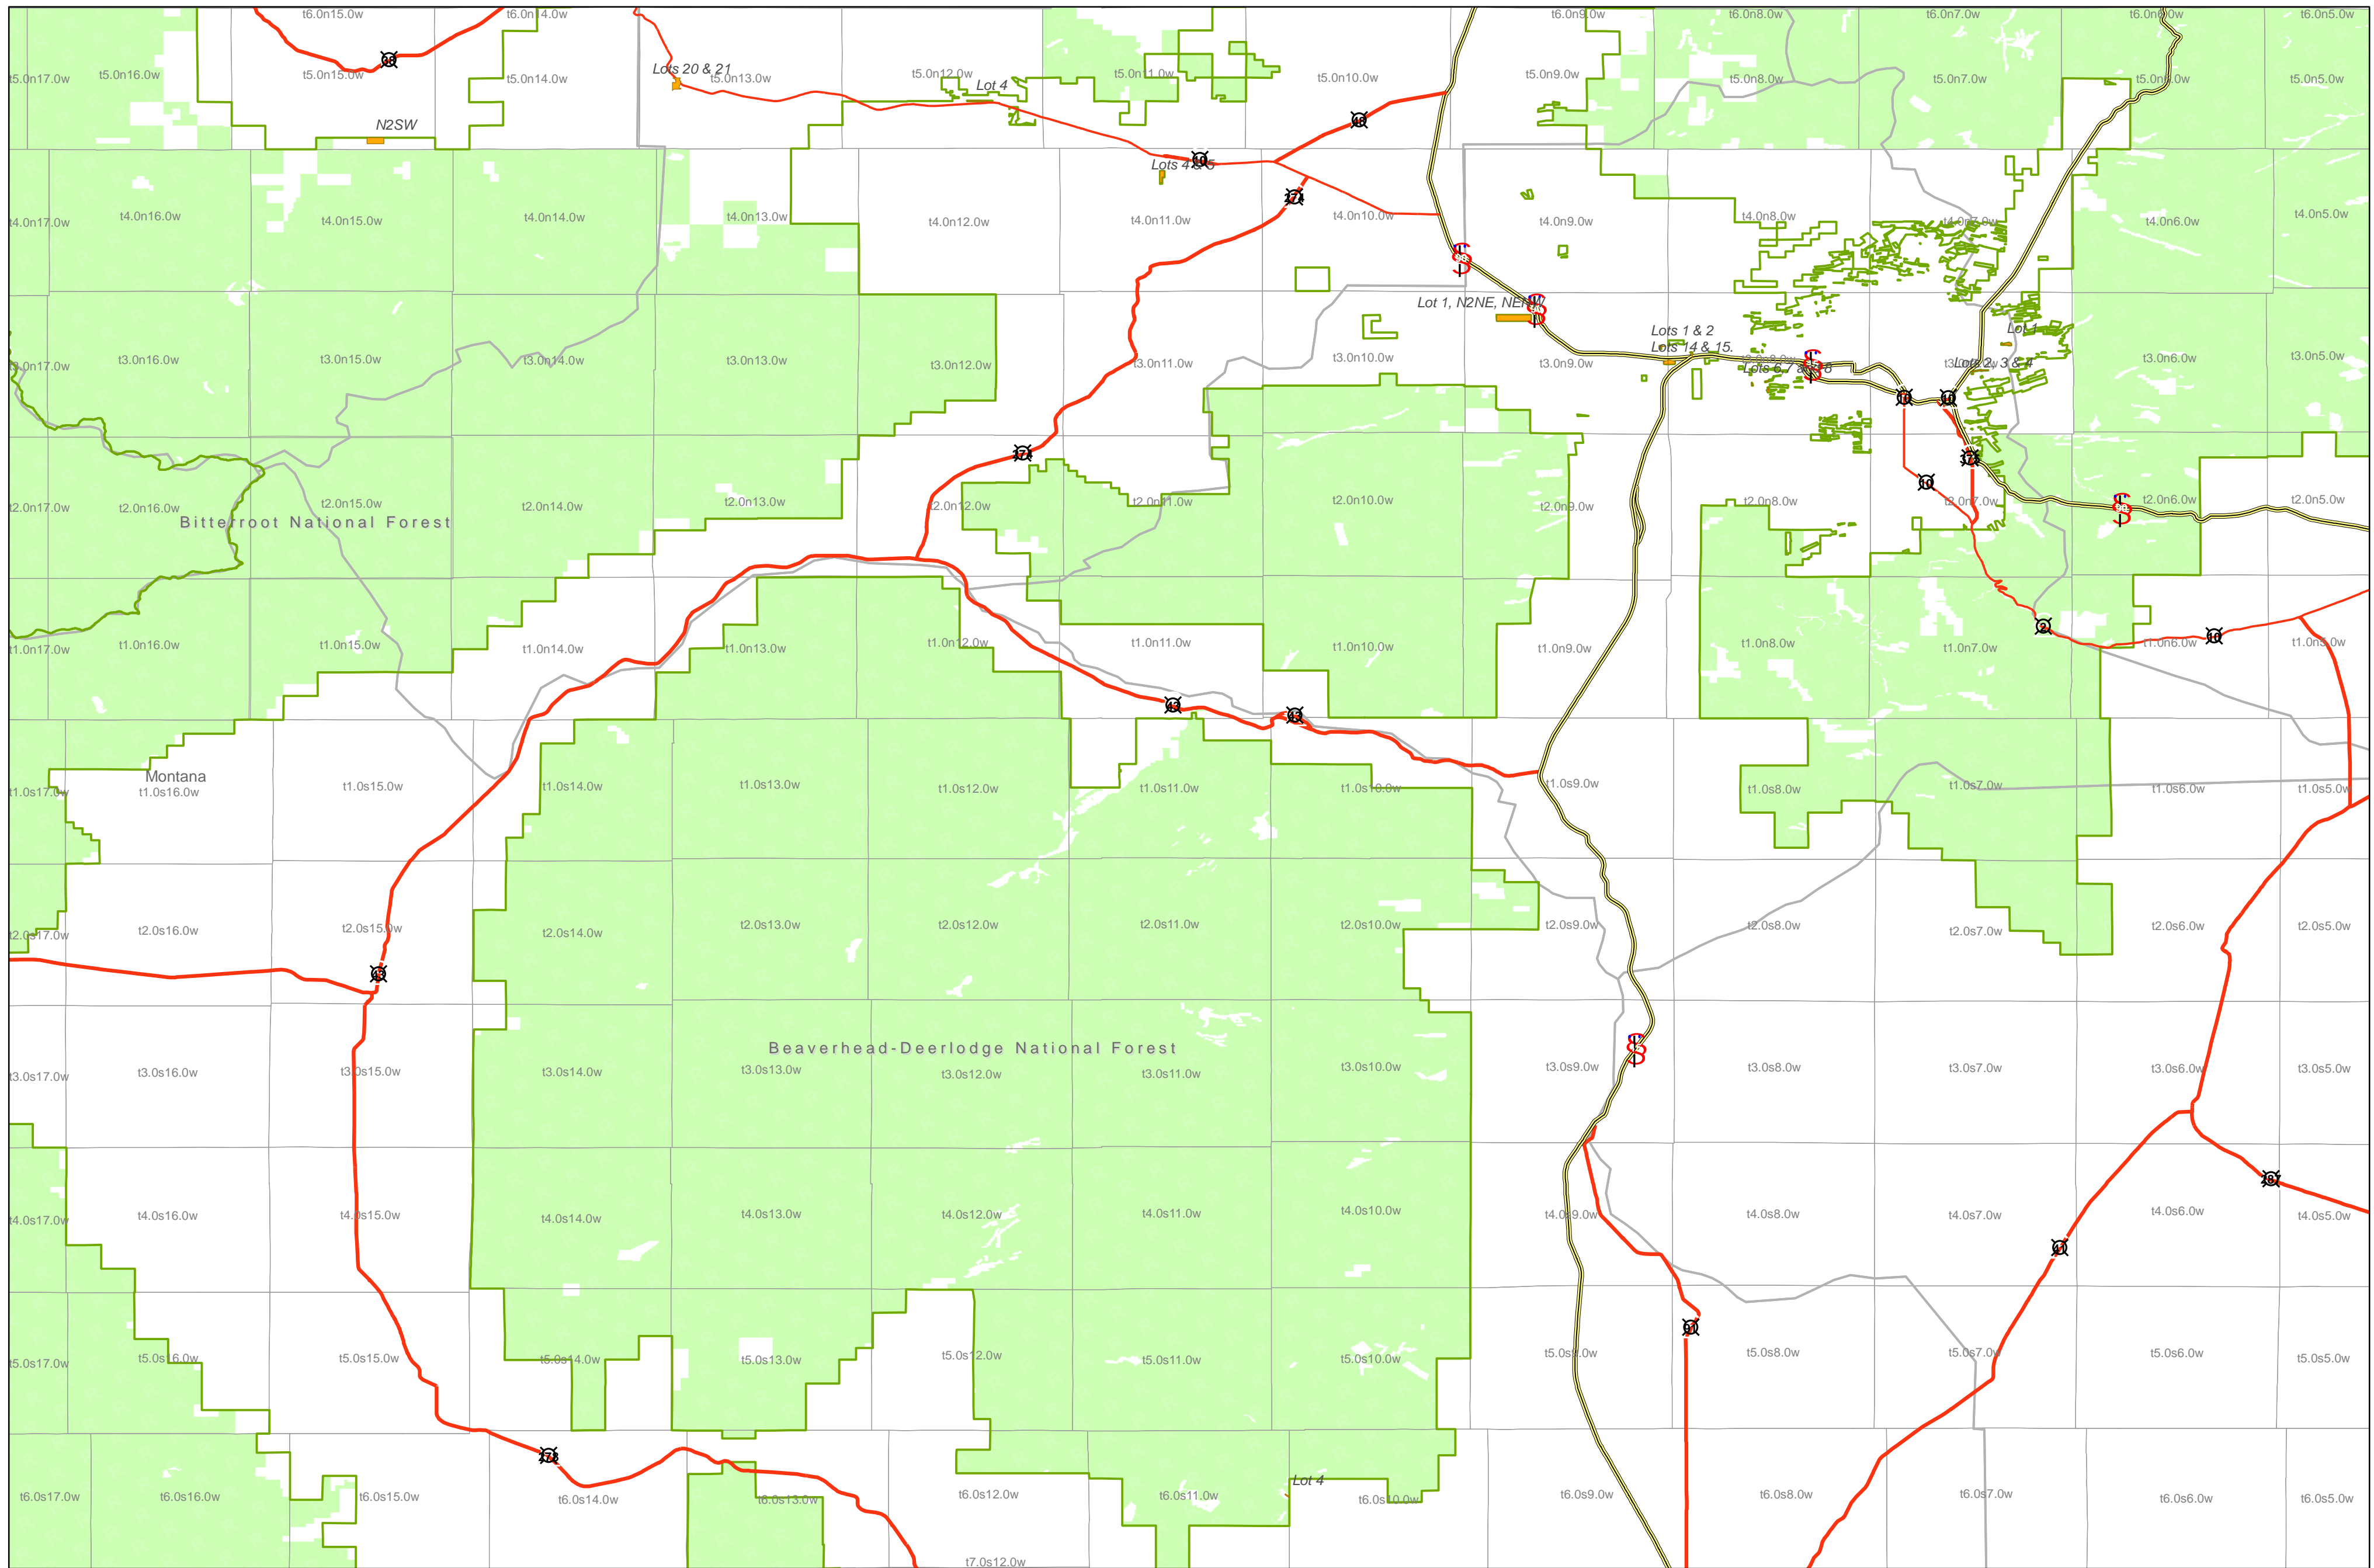

Beaverhead-Deerlodge National Forest

- USFS parcels potentially eligible for sale
- State boundary
- County boundary
- Administrative Forest boundary
- PLSS Townships
- USFS ownership

Map created February 7th, 2007

1:301,283

Disclaimer: All parcels shown are subject to change without prior notification. The Forest Service does not warrant the current condition of title for parcels shown. Outstanding rights and restrictions may encumber the title to any or all of the subject parcels.