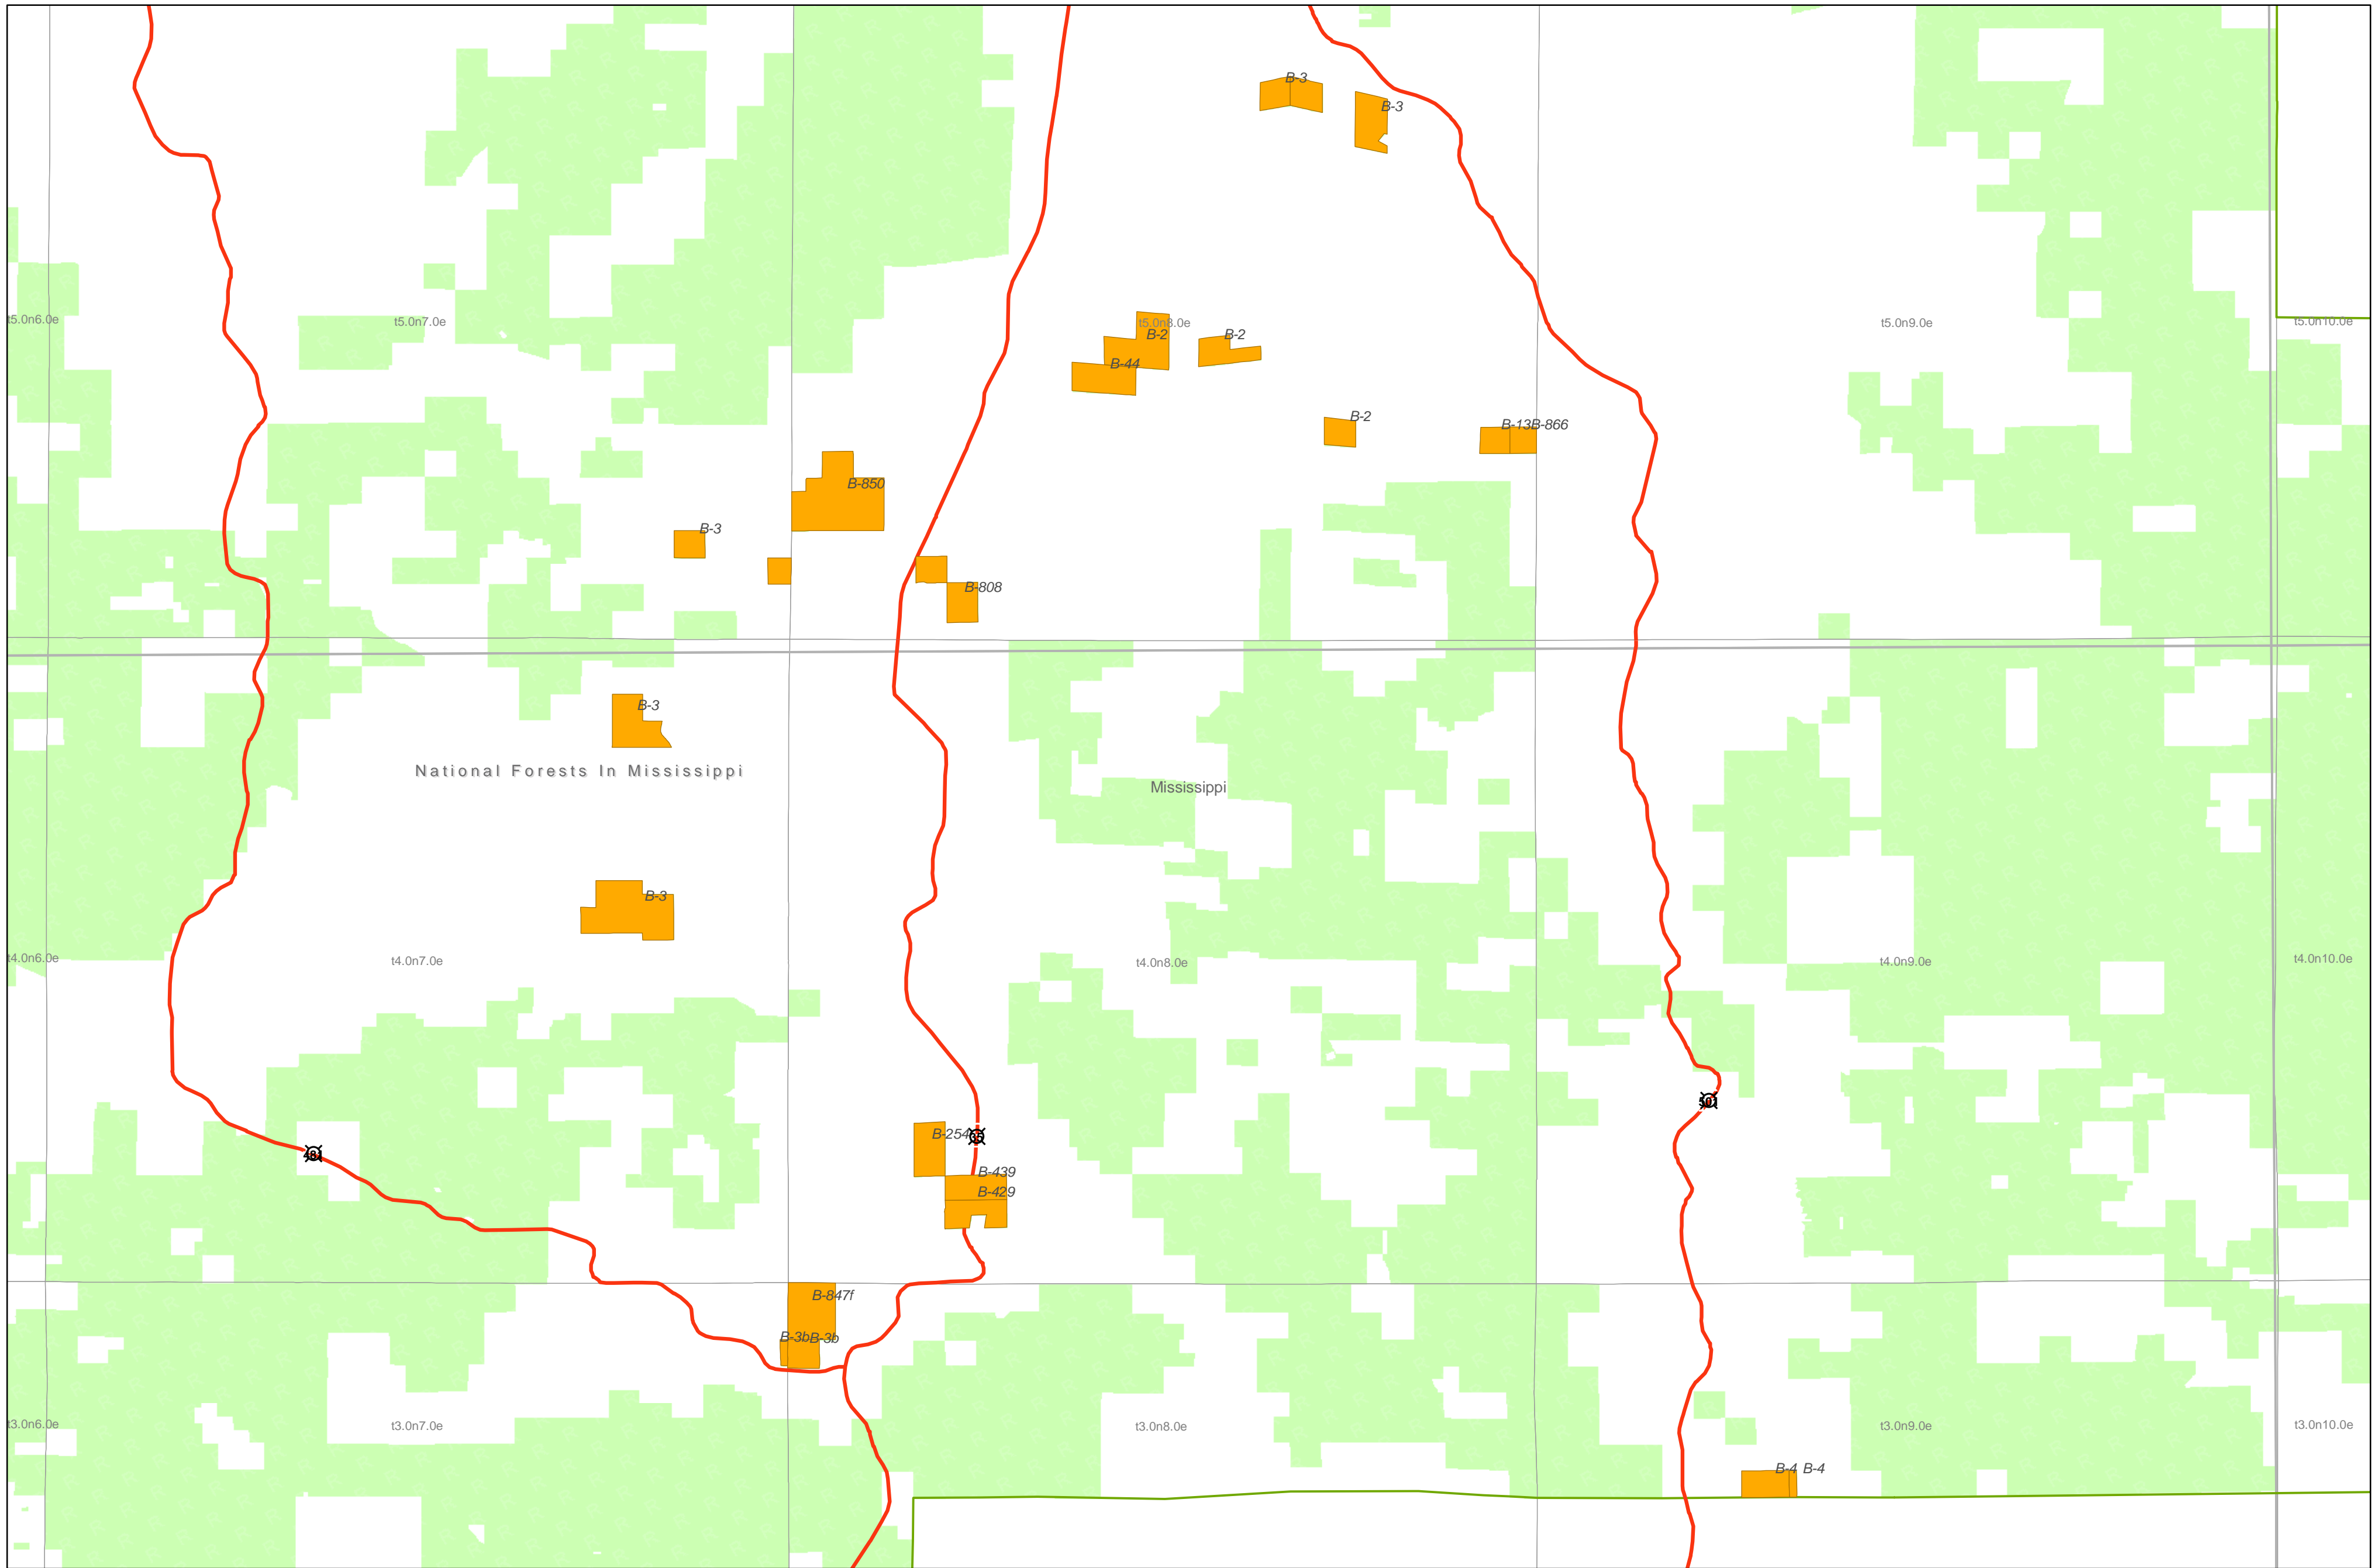

Bienville National Forest

- USFS parcels potentially eligible for sale
- State boundary
- County boundary
- Administrative Forest boundary
- PLSS Townships
- USFS ownership

Map created February 7th, 2007

1:67,165

Disclaimer: All parcels shown are subject to change without prior notification. The Forest Service does not warrant the current condition of title for parcels shown. Outstanding rights and restrictions may encumber the title to any or all of the subject parcels.