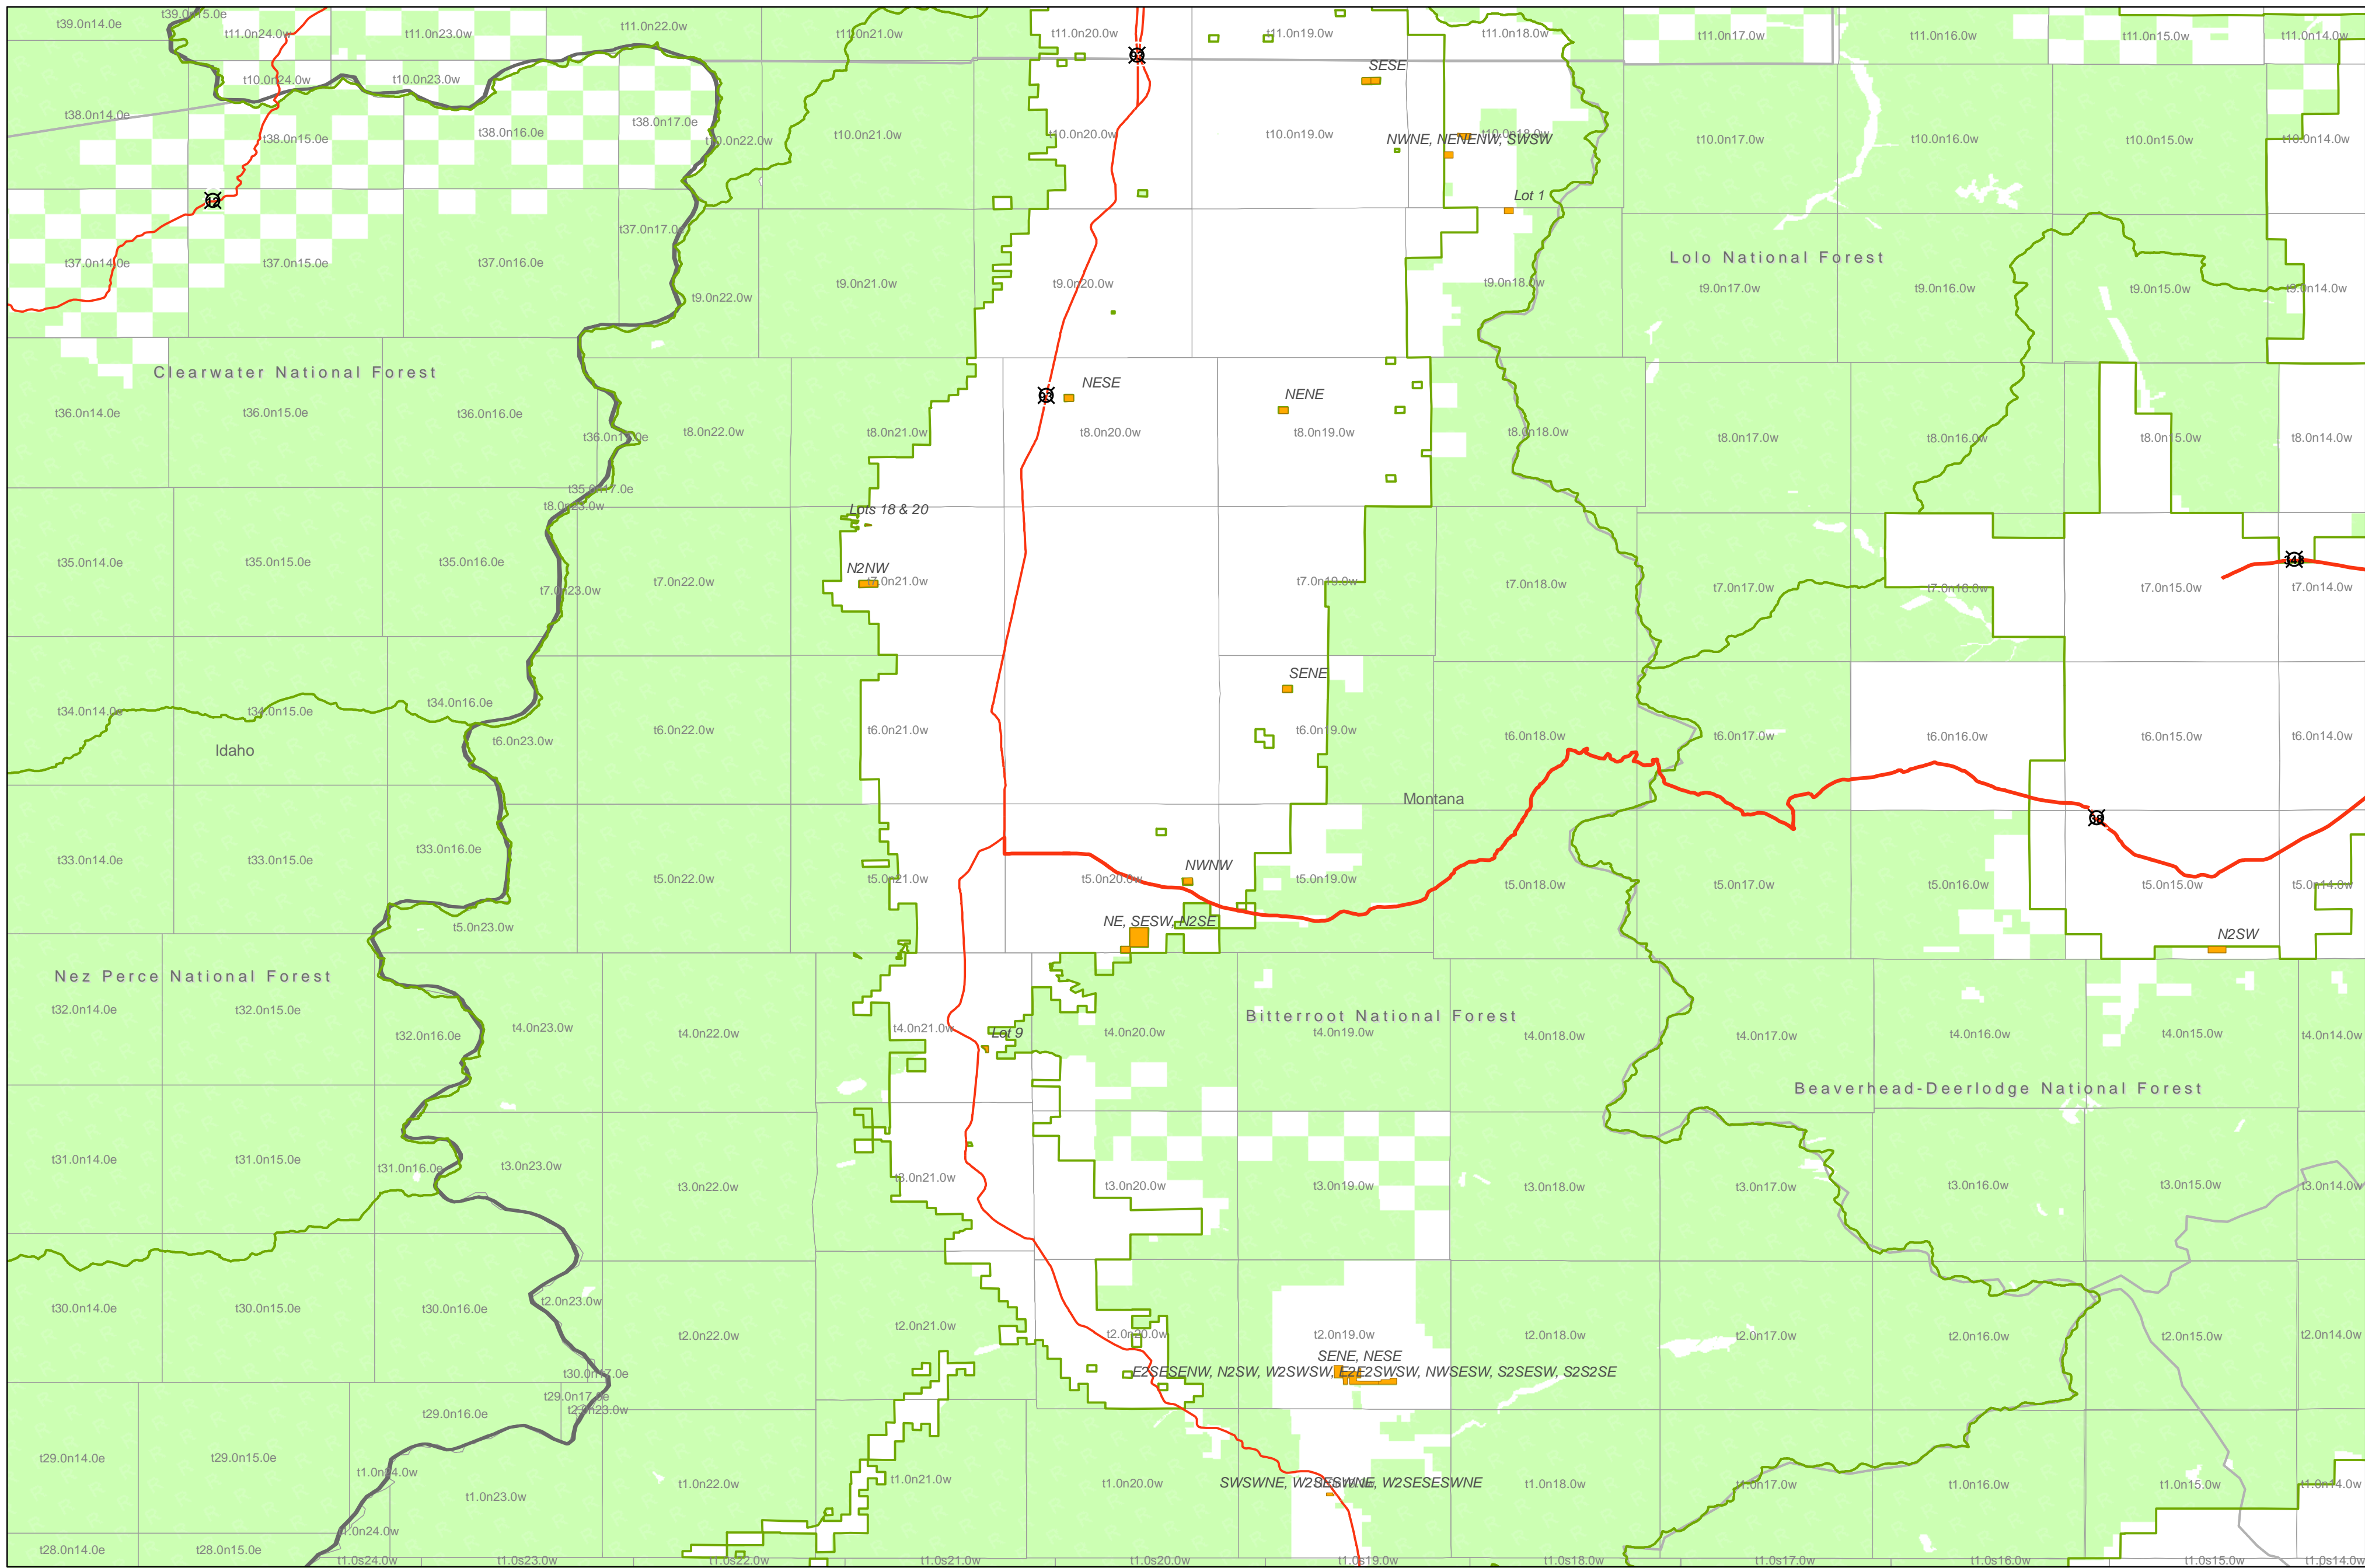

Bitterroot National Forest

- USFS parcels potentially eligible for sale
- State boundary
- County boundary
- Administrative Forest boundary
- PLSS Townships
- USFS ownership

Map created February 7th, 2007

1:286,302

Disclaimer: All parcels shown are subject to change without prior notification. The Forest Service does not warrant the current condition of title for parcels shown. Outstanding rights and restrictions may encumber the title to any or all of the subject parcels.