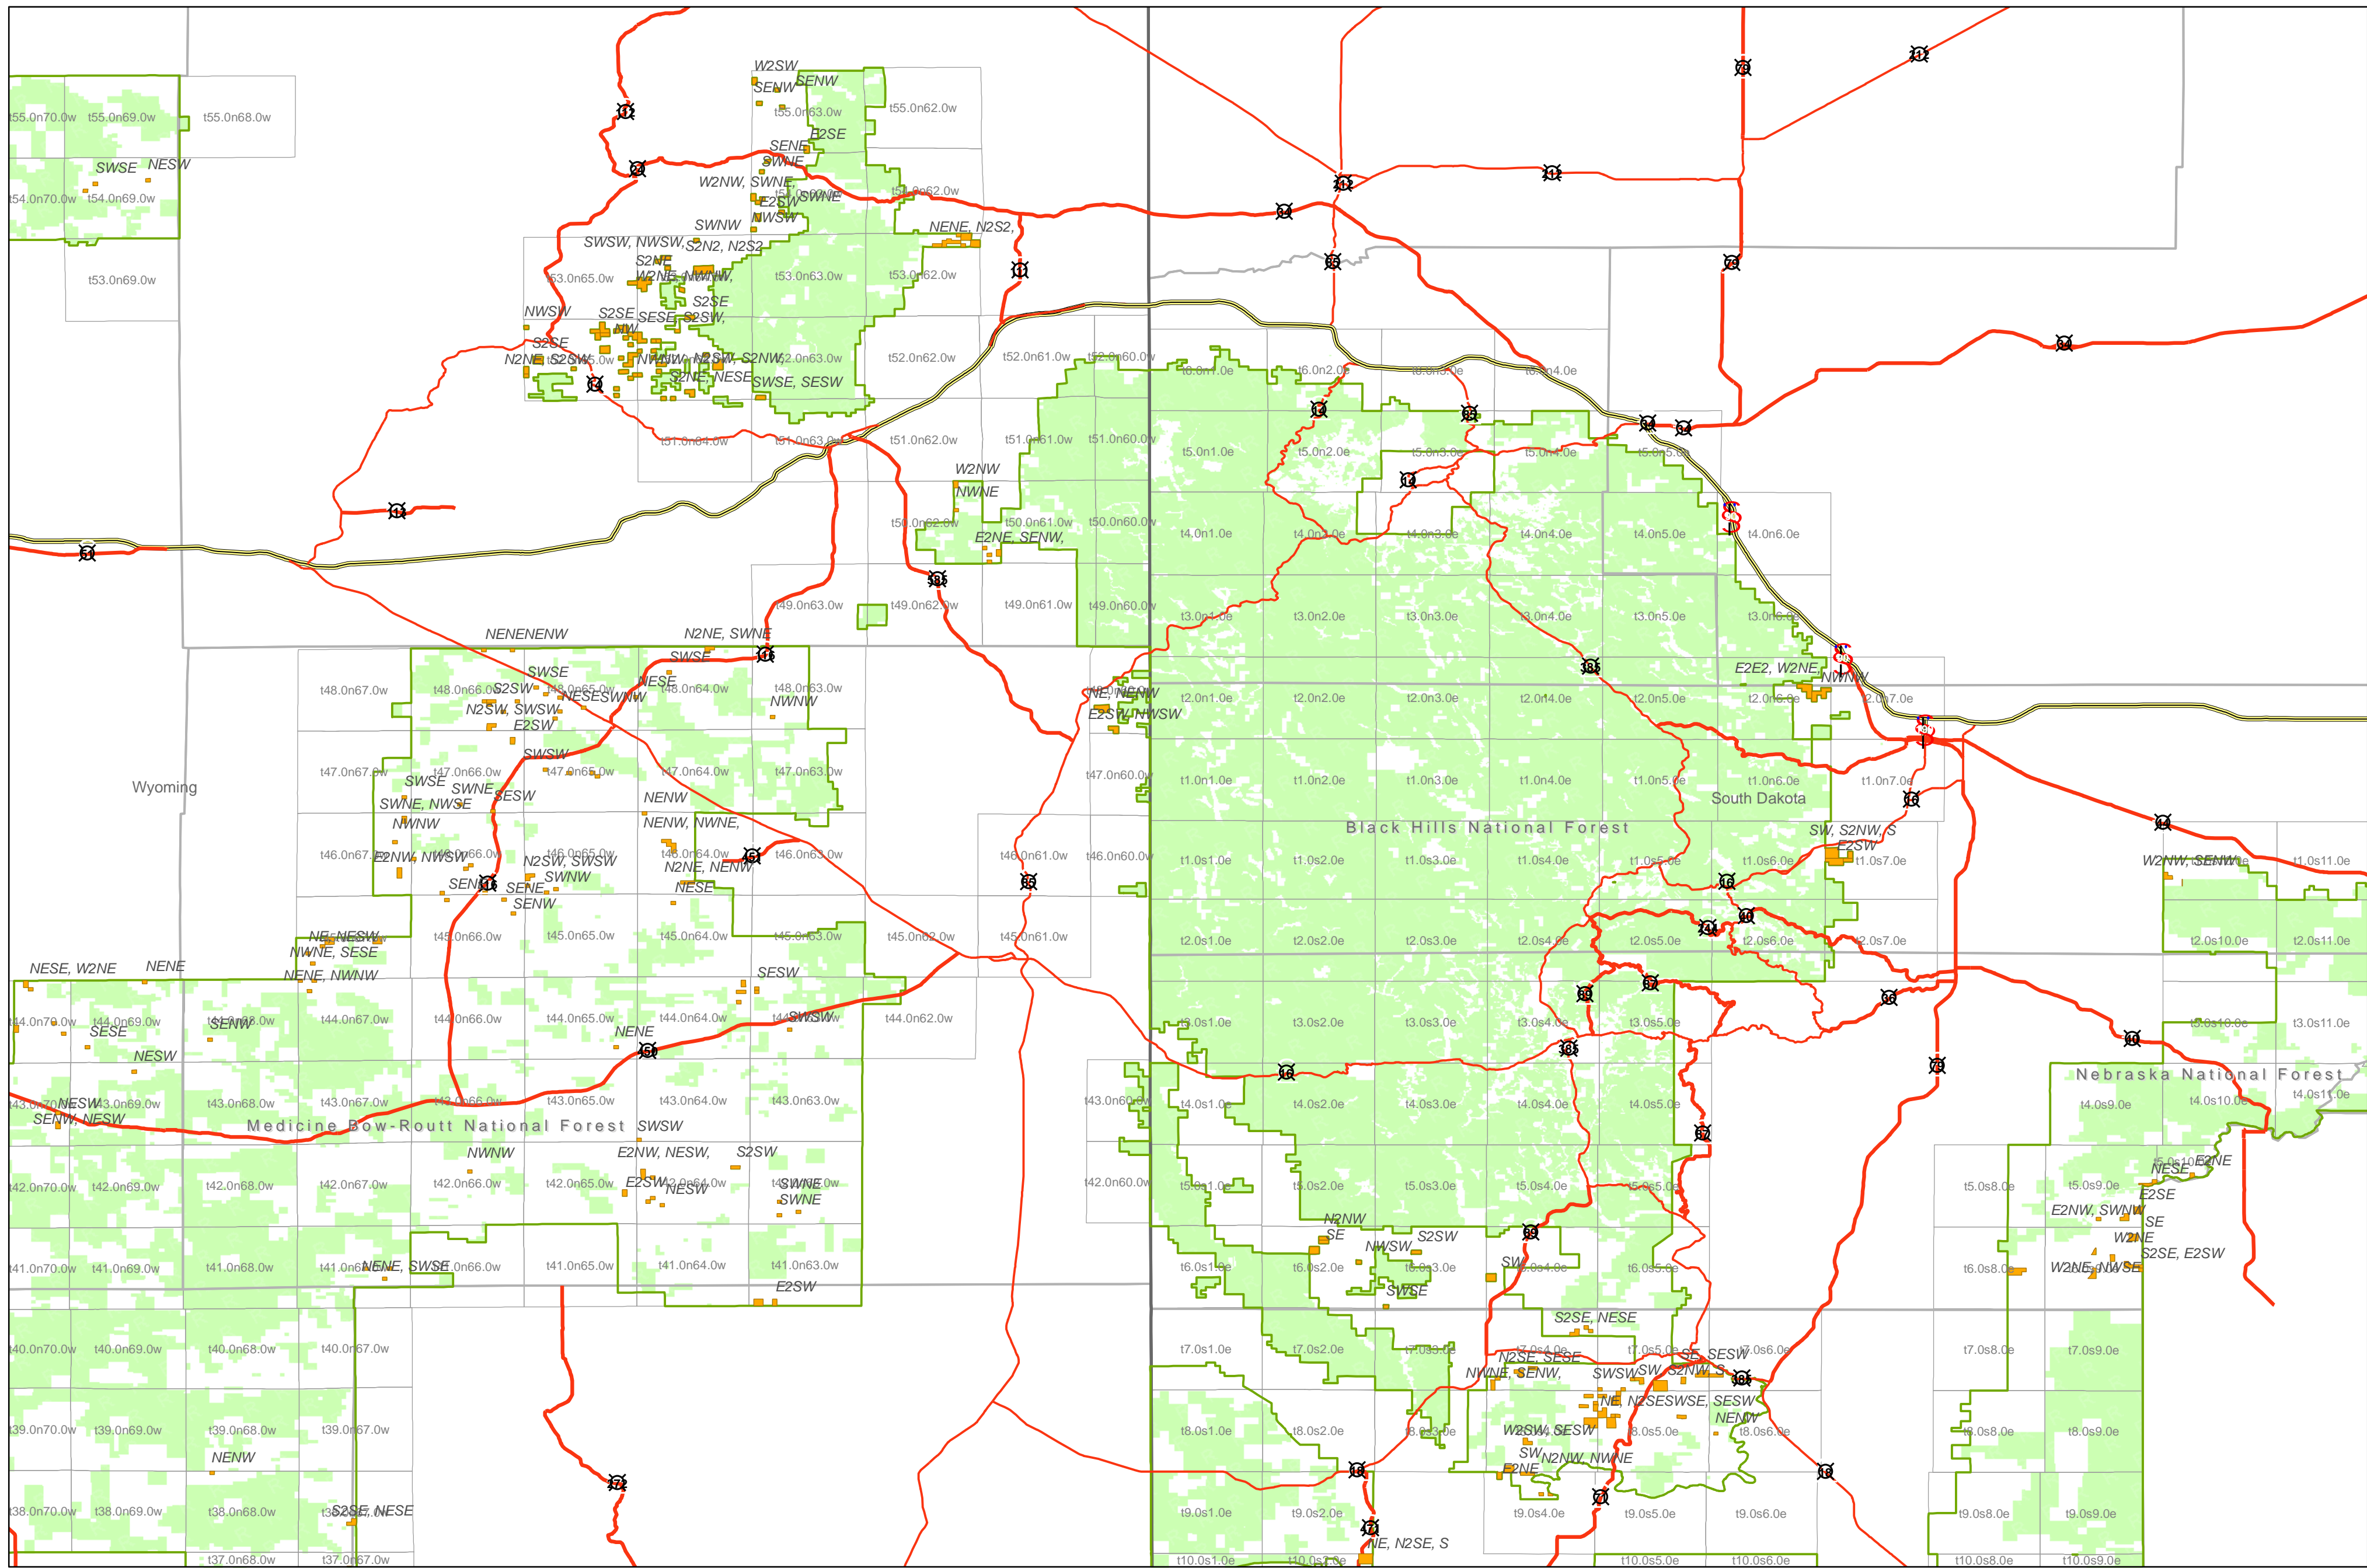

Black Hills National Forest

USFS parcels potentially eligible for sale
 State boundary
 County boundary
 Administrative Forest boundary
 PLSS Townships
 USFS ownership

Map created February 7th, 2007

1:520,380

Disclaimer: All parcels shown are subject to change without prior notification. The Forest Service does not warrant the current condition of title for parcels shown. Outstanding rights and restrictions may encumber the title to any or all of the subject parcels.