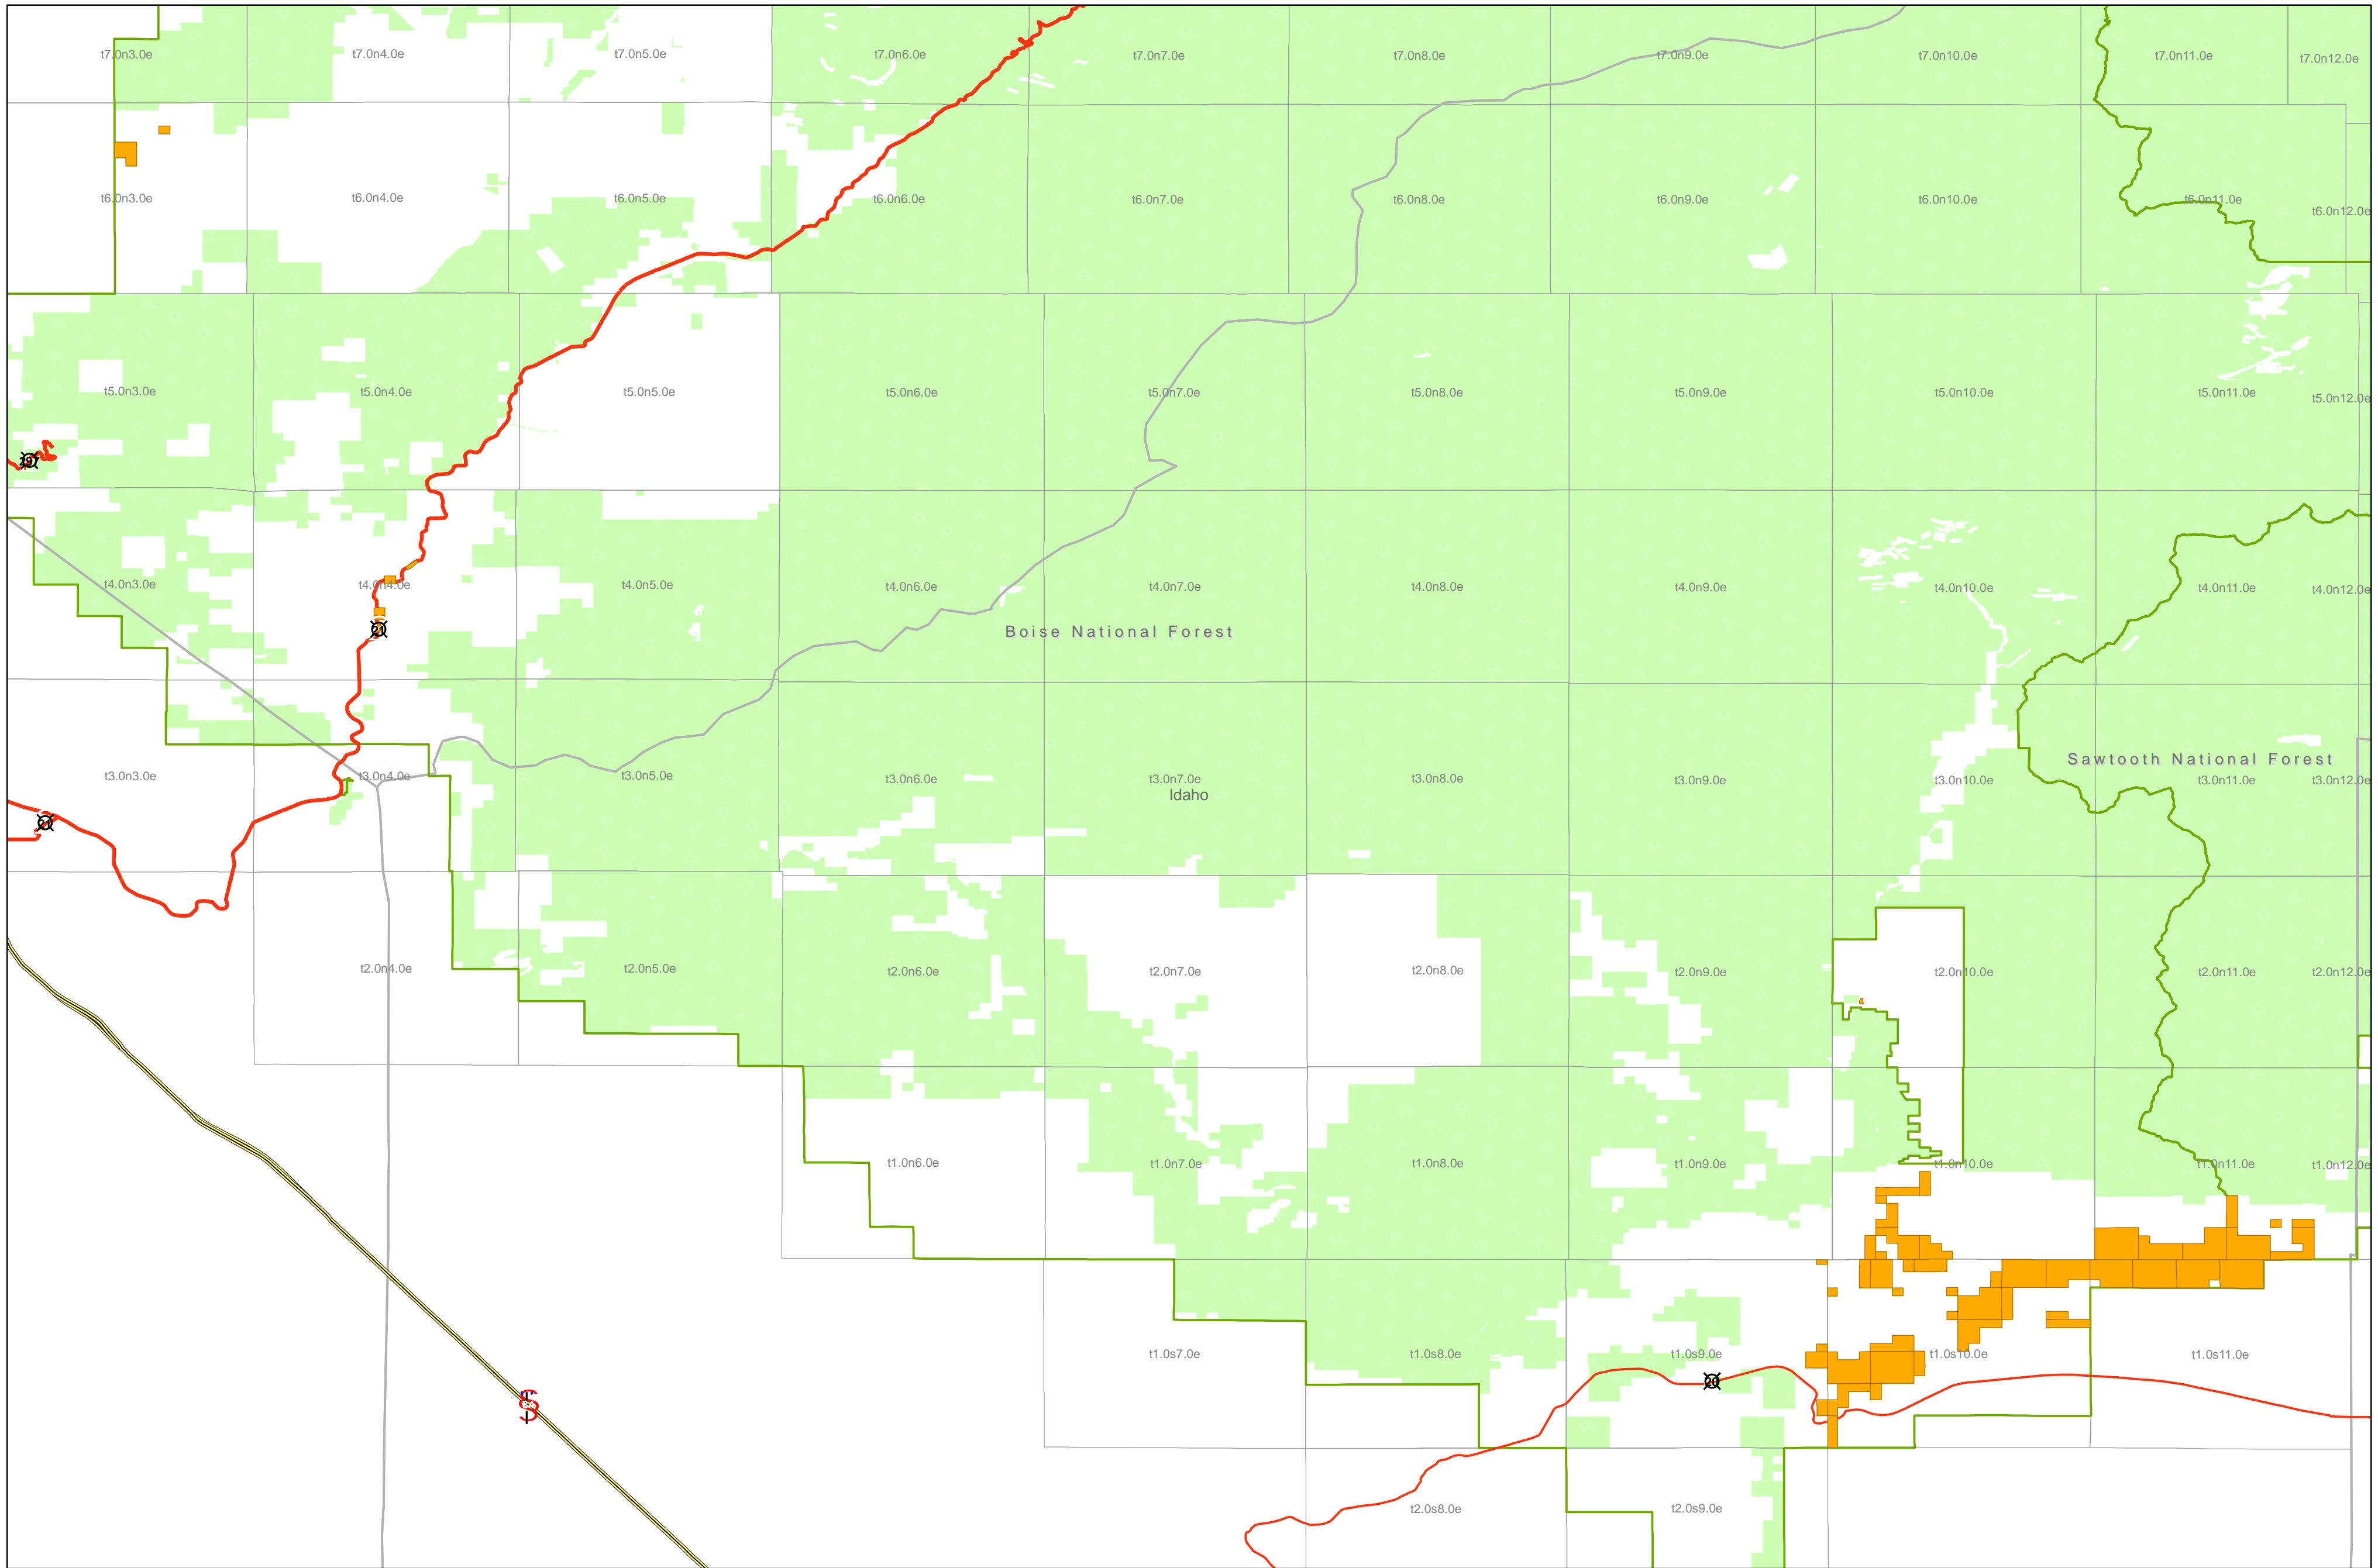

Boise National Forest

- USFS parcels potentially eligible for sale
 - State boundary
 - County boundary
 - Administrative Forest boundary
 - PLSS Townships
 - USFS ownership
- Map created February 7th, 2007

1:222,441

Disclaimer: All parcels shown are subject to change without prior notification. The Forest Service does not warrant the current condition of title for parcels shown. Outstanding rights and restrictions may encumber the title to any or all of the subject parcels.