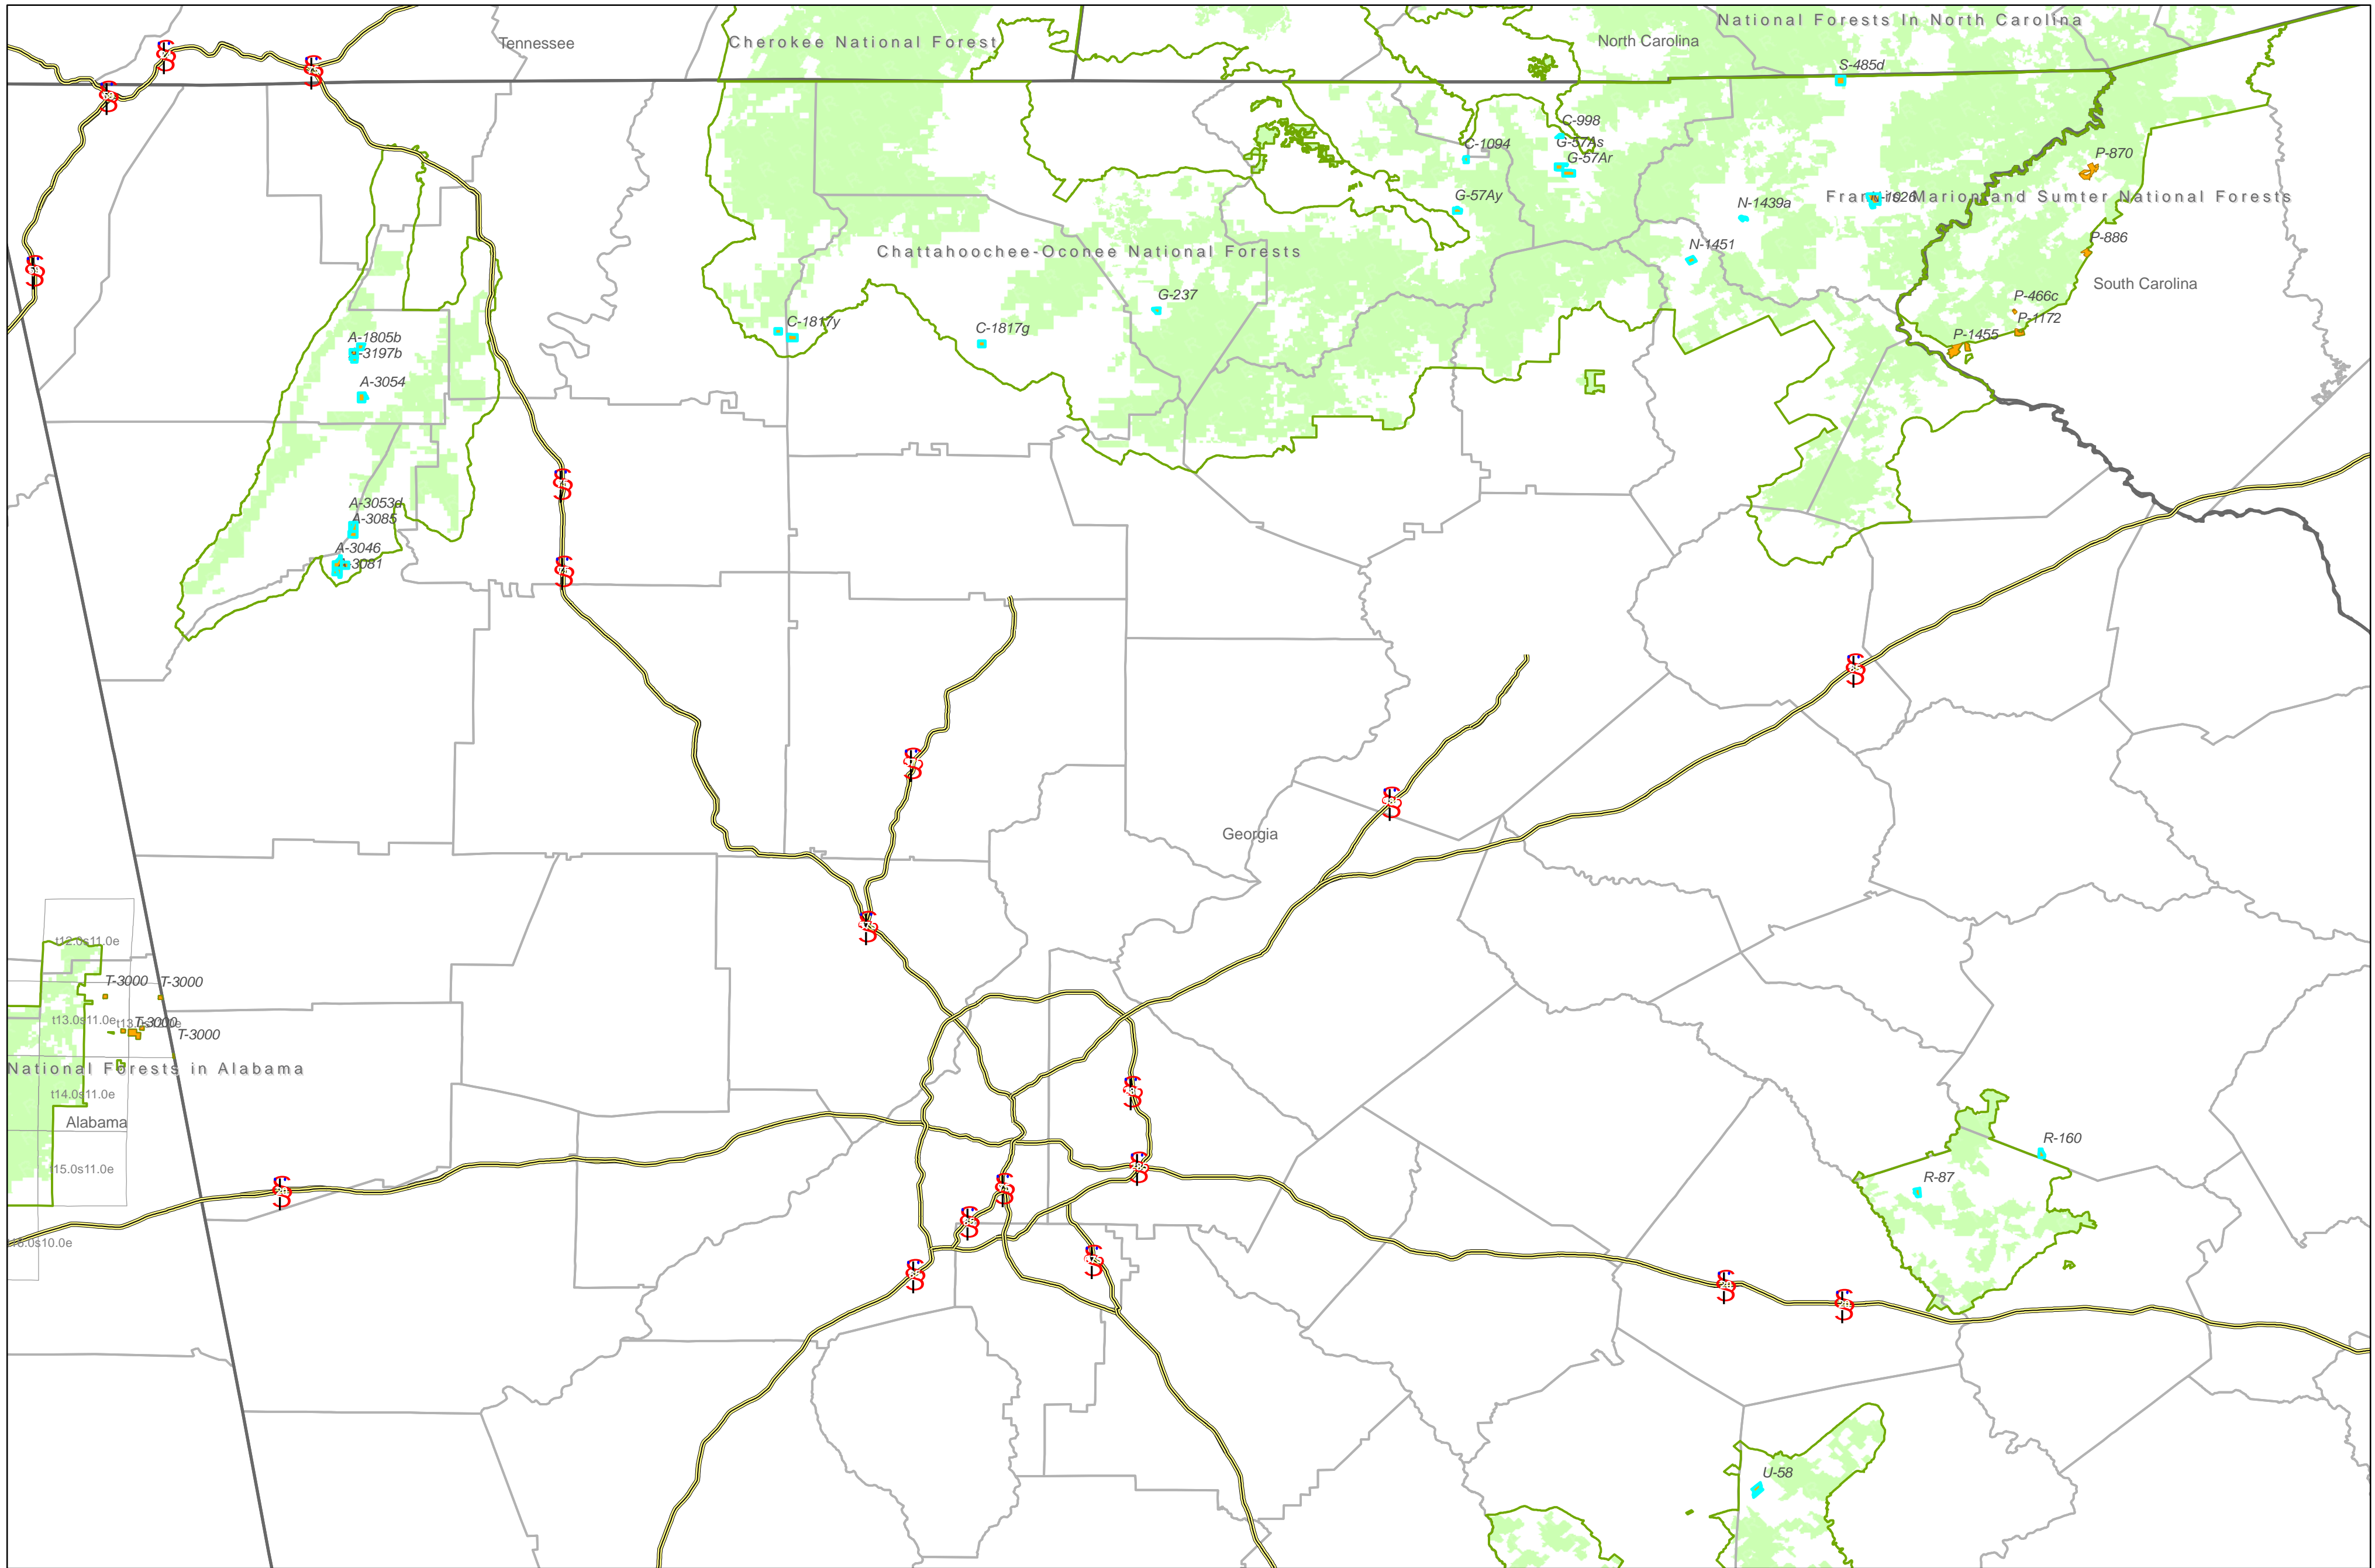

# Chattahoochee-Oconee National Forest

■ USFS parcels potentially eligible for sale  
 State boundary  
 County boundary  
 Administrative Forest boundary  
 PLSS Townships  
 USFS ownership

Map created February 7th, 2007

1:575,981

Disclaimer: All parcels shown are subject to change without prior notification. The Forest Service does not warrant the current condition of title for parcels shown. Outstanding rights and restrictions may encumber the title to any or all of the subject parcels.