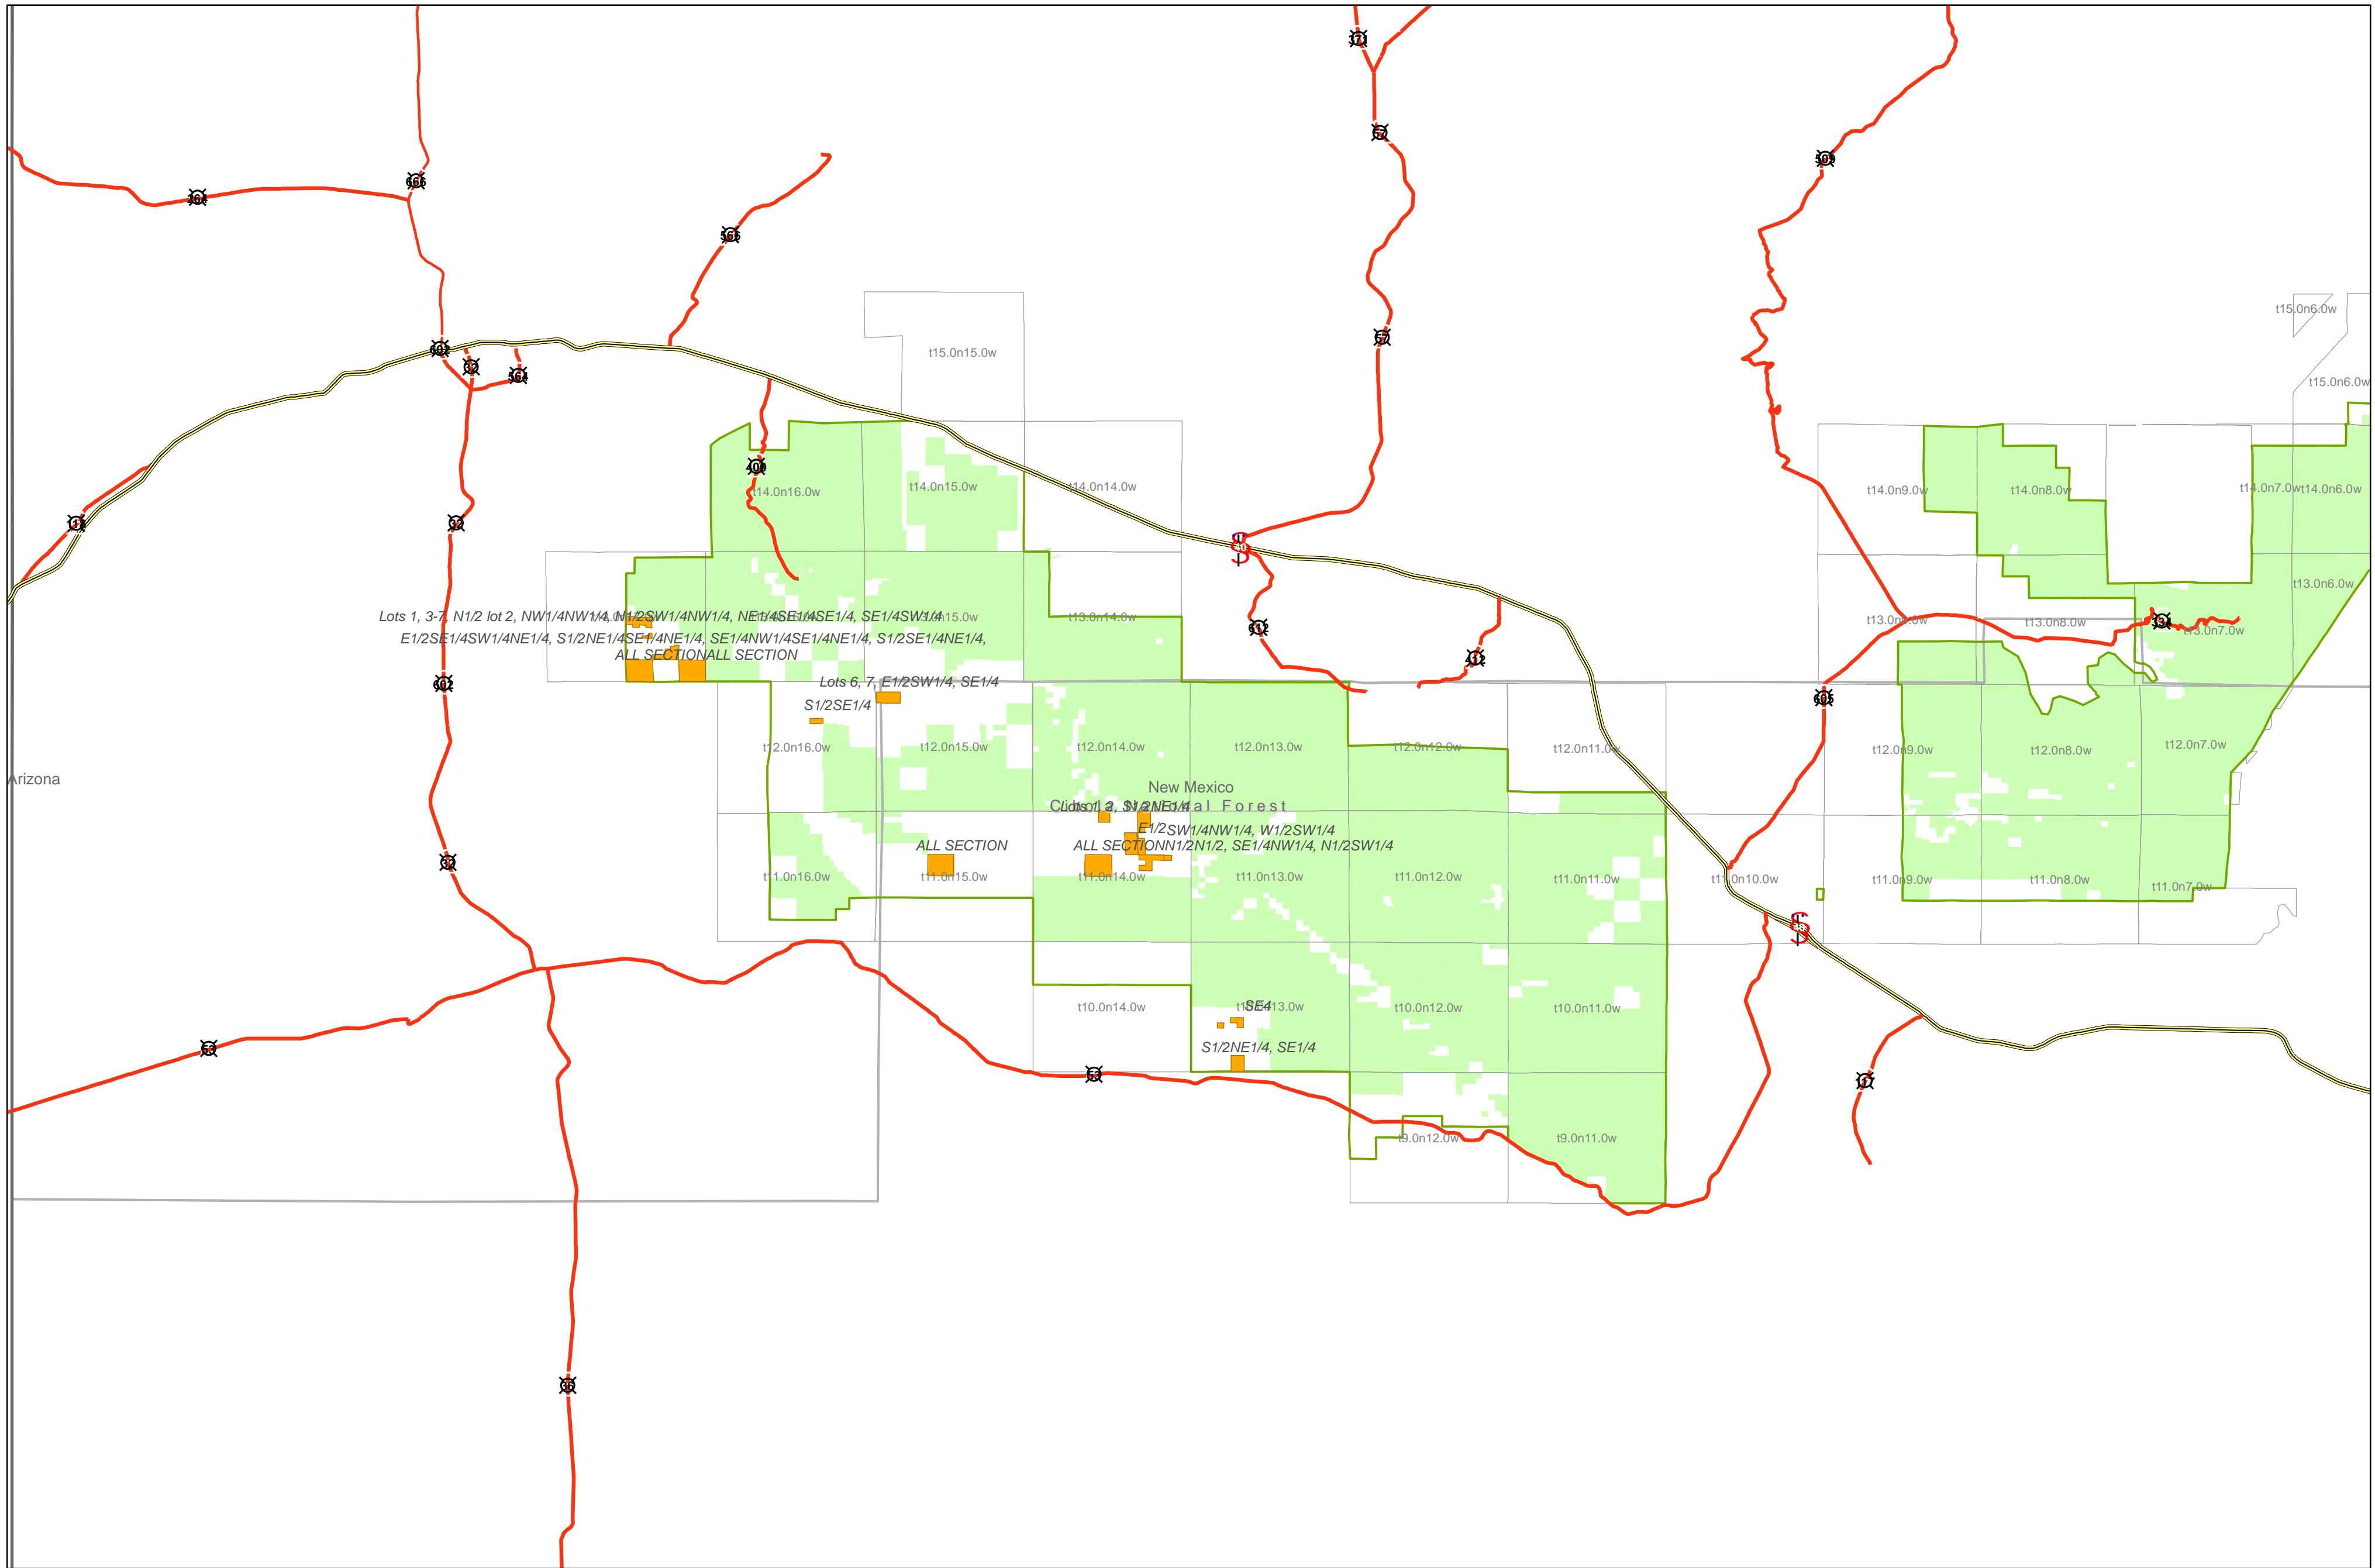

Cibola National Forest (west half)

Lots 1, 3-7, N1/2 lot 2, NW1/4NW1/4, N1/2SW1/4NW1/4, NE1/4SE1/4SE1/4, SE1/4SW1/4 15.0w
 E1/2SE1/4SW1/4NE1/4, S1/2NE1/4SE1/4NE1/4, SE1/4NW1/4SE1/4NE1/4, S1/2SE1/4NE1/4,
 ALL SECTION ALL SECTION

Lots 6, 7, E1/2SW1/4, SE1/4
 S1/2SE1/4

New Mexico
 Cibola National Forest
 E1/2SW1/4NW1/4, W1/2SW1/4
 ALL SECTION N1/2N1/2, SE1/4NW1/4, N1/2SW1/4

ALL SECTION

S1/2NE1/4, SE1/4

- USFS parcels potentially eligible for sale
- State boundary
- County boundary
- Administrative Forest boundary
- PLSS Townships
- USFS ownership

Map created February 7th, 2007

1:327,876

Disclaimer: All parcels shown are subject to change without prior notification. The Forest Service does not warrant the current condition of title for parcels shown. Outstanding rights and restrictions may encumber the title to any or all of the subject parcels.