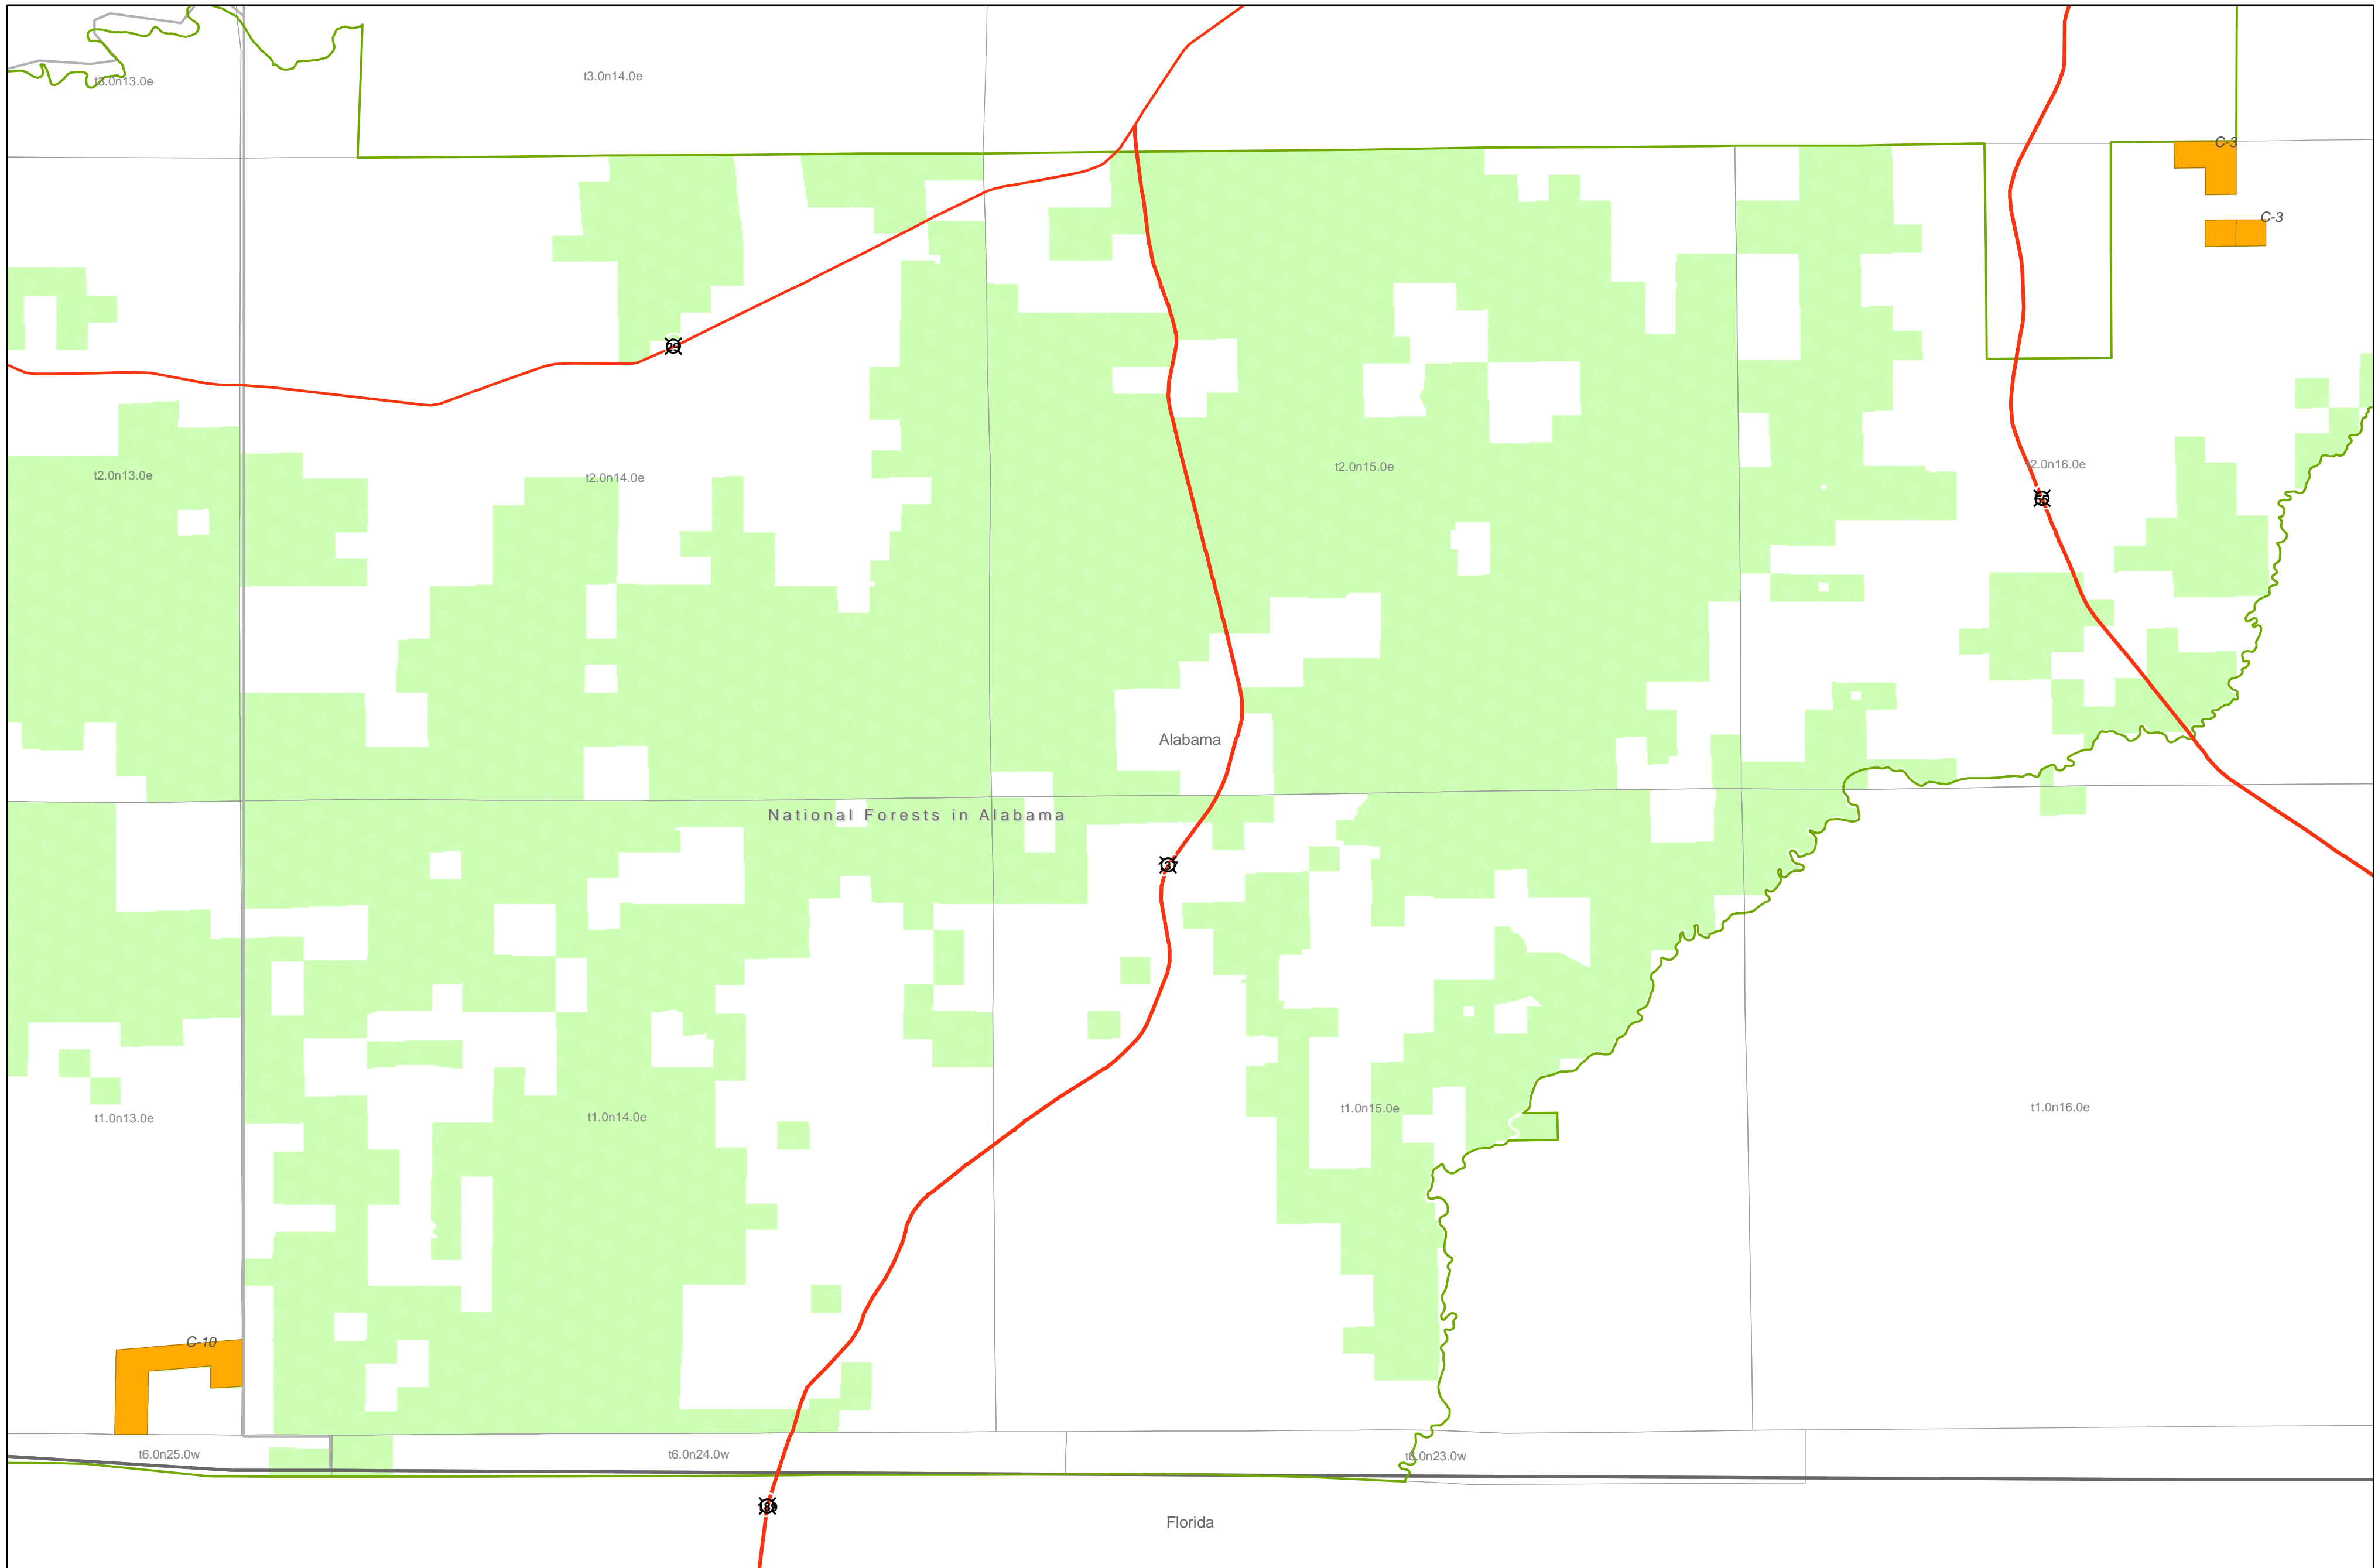

Conecuh National Forest

- USFS parcels potentially eligible for sale
 - State boundary
 - County boundary
 - Administrative Forest boundary
 - PLSS Townships
 - USFS ownership
- Map created February 7th, 2007

1:66,798

Disclaimer: All parcels shown are subject to change without prior notification. The Forest Service does not warrant the current condition of title for parcels shown. Outstanding rights and restrictions may encumber the title to any or all of the subject parcels.