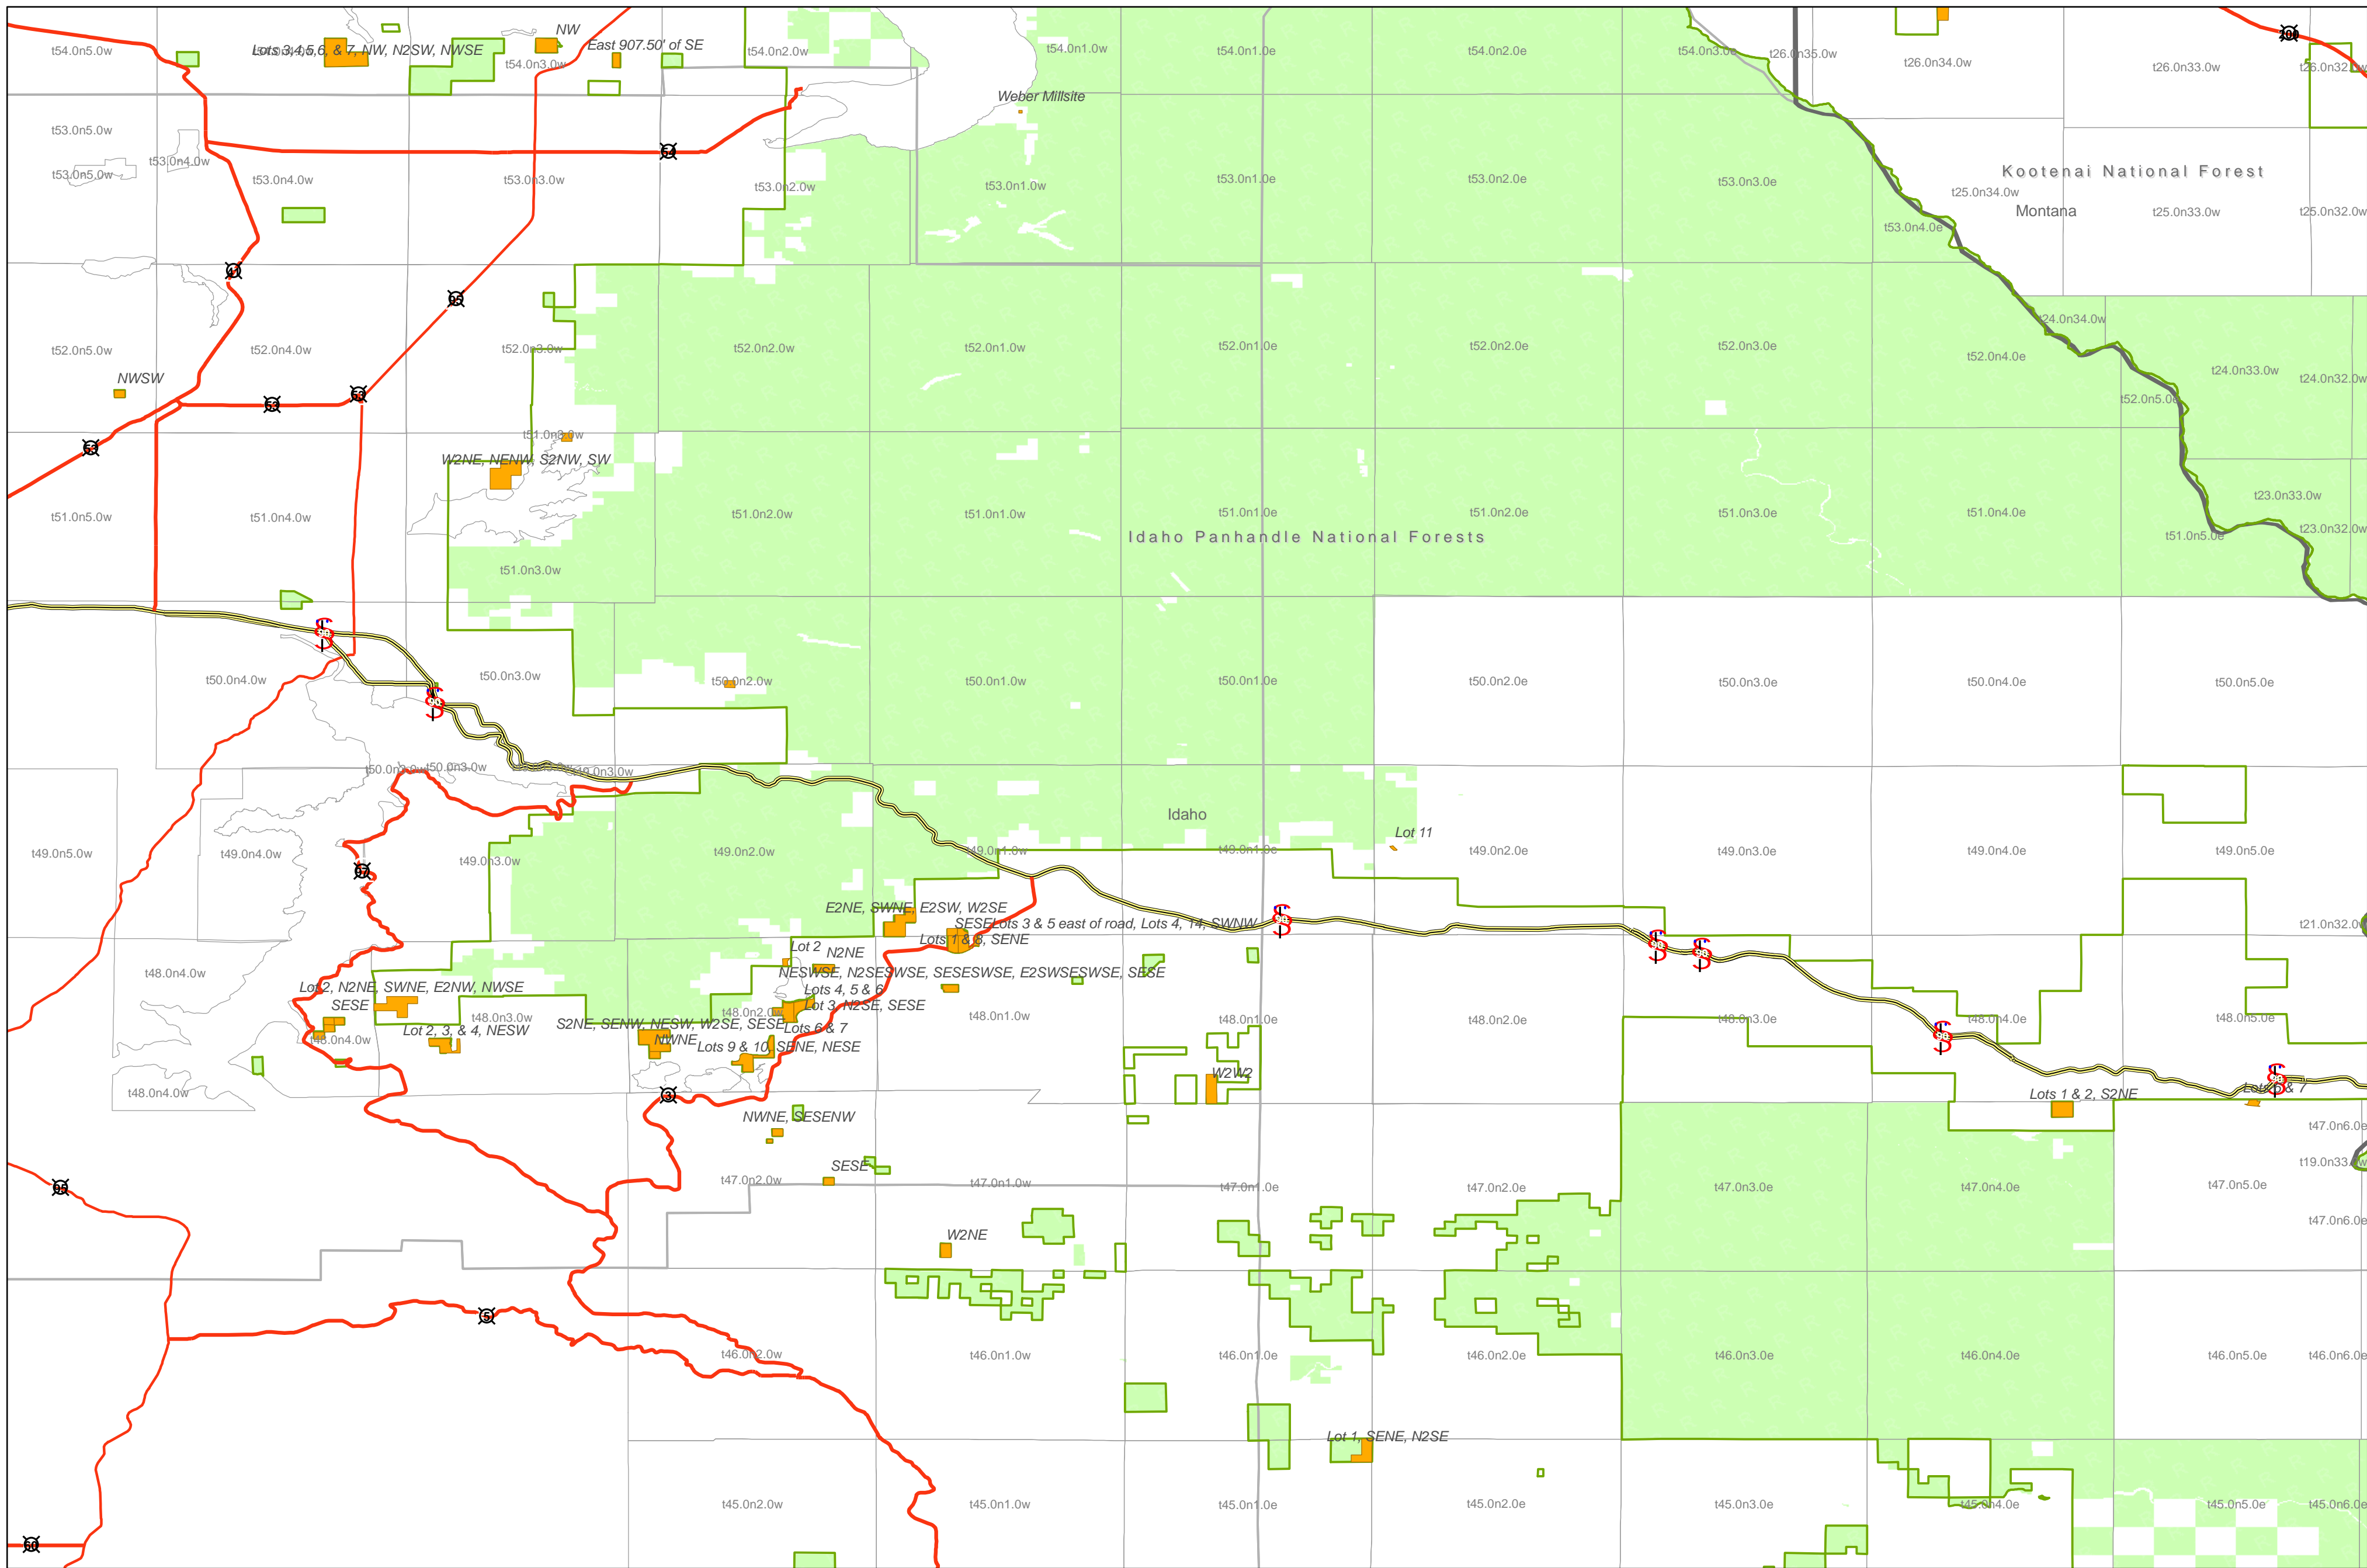

# Couer d'Alene National Forest

- USFS parcels potentially eligible for sale
- State boundary
- County boundary
- Administrative Forest boundary
- PLSS Townships
- USFS ownership

Map created February 7th, 2007

1:253,508

Disclaimer: All parcels shown are subject to change without prior notification. The Forest Service does not warrant the current condition of title for parcels shown. Outstanding rights and restrictions may encumber the title to any or all of the subject parcels.