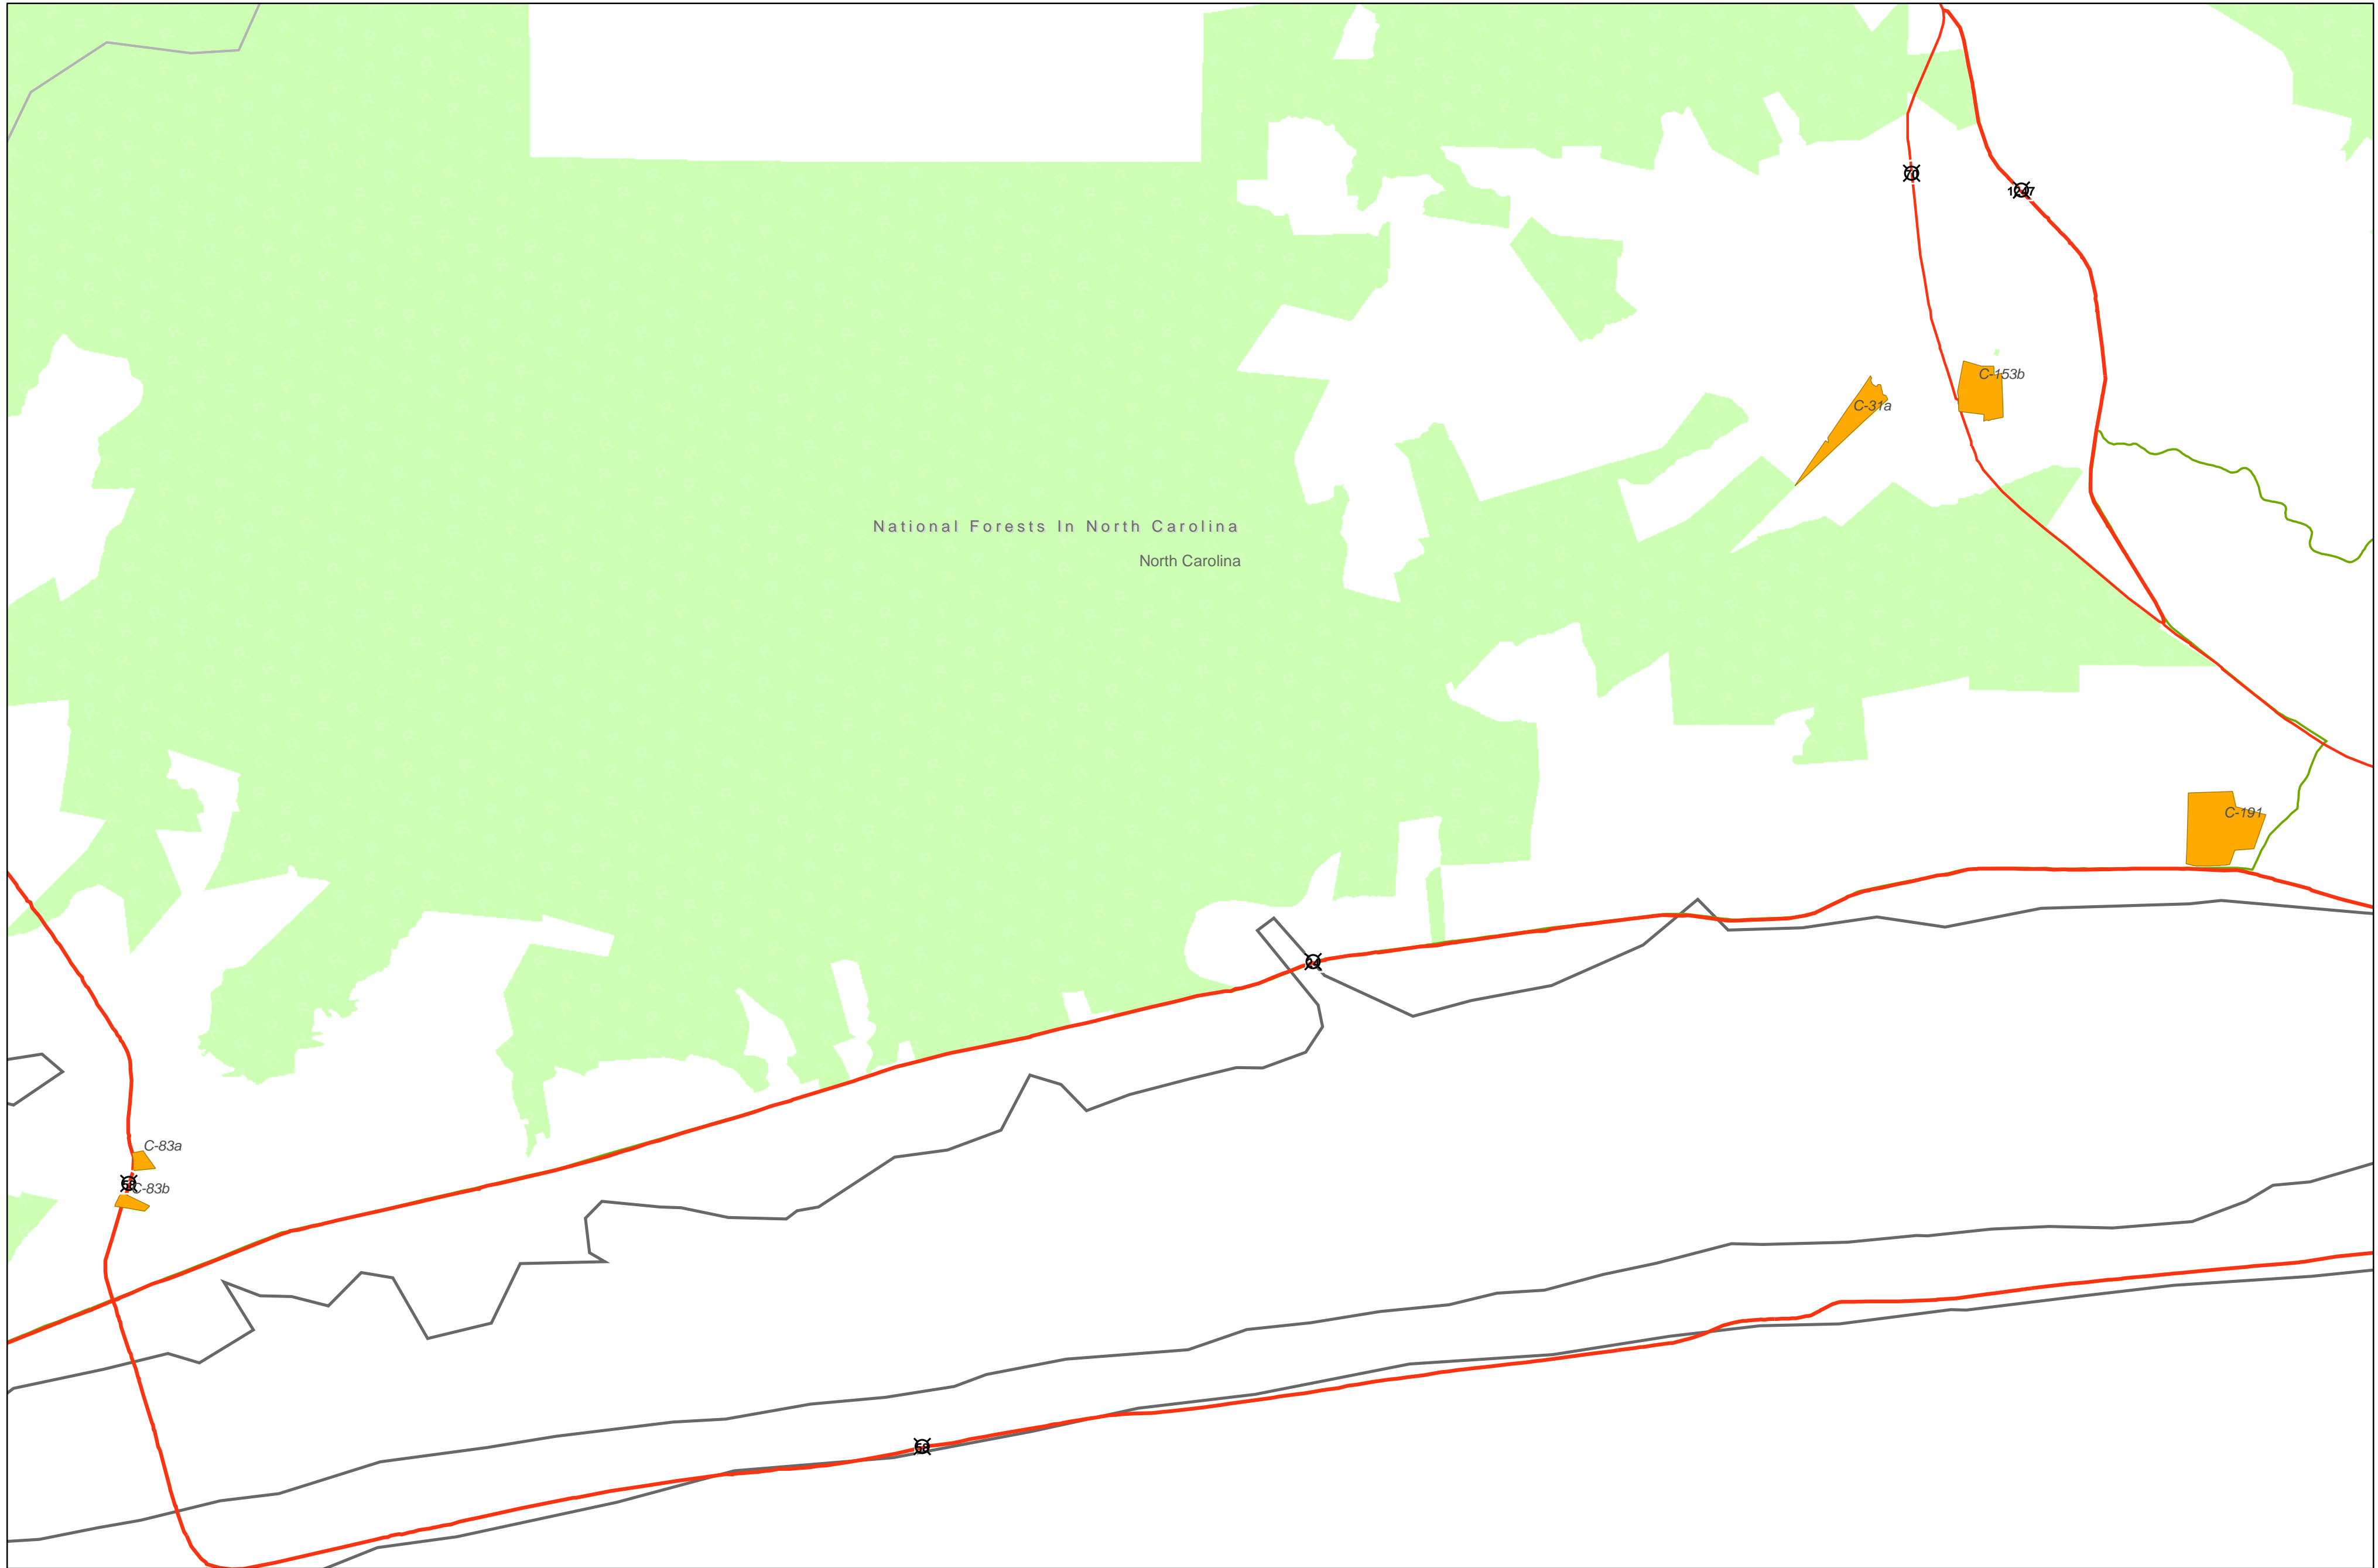

Croatan National Forest

- USFS parcels potentially eligible for sale
- State boundary
- County boundary
- Administrative Forest boundary
- PLSS Townships
- USFS ownership

Map created February 7th, 2007

1:52,092

Disclaimer: All parcels shown are subject to change without prior notification. The Forest Service does not warrant the current condition of title for parcels shown. Outstanding rights and restrictions may encumber the title to any or all of the subject parcels.