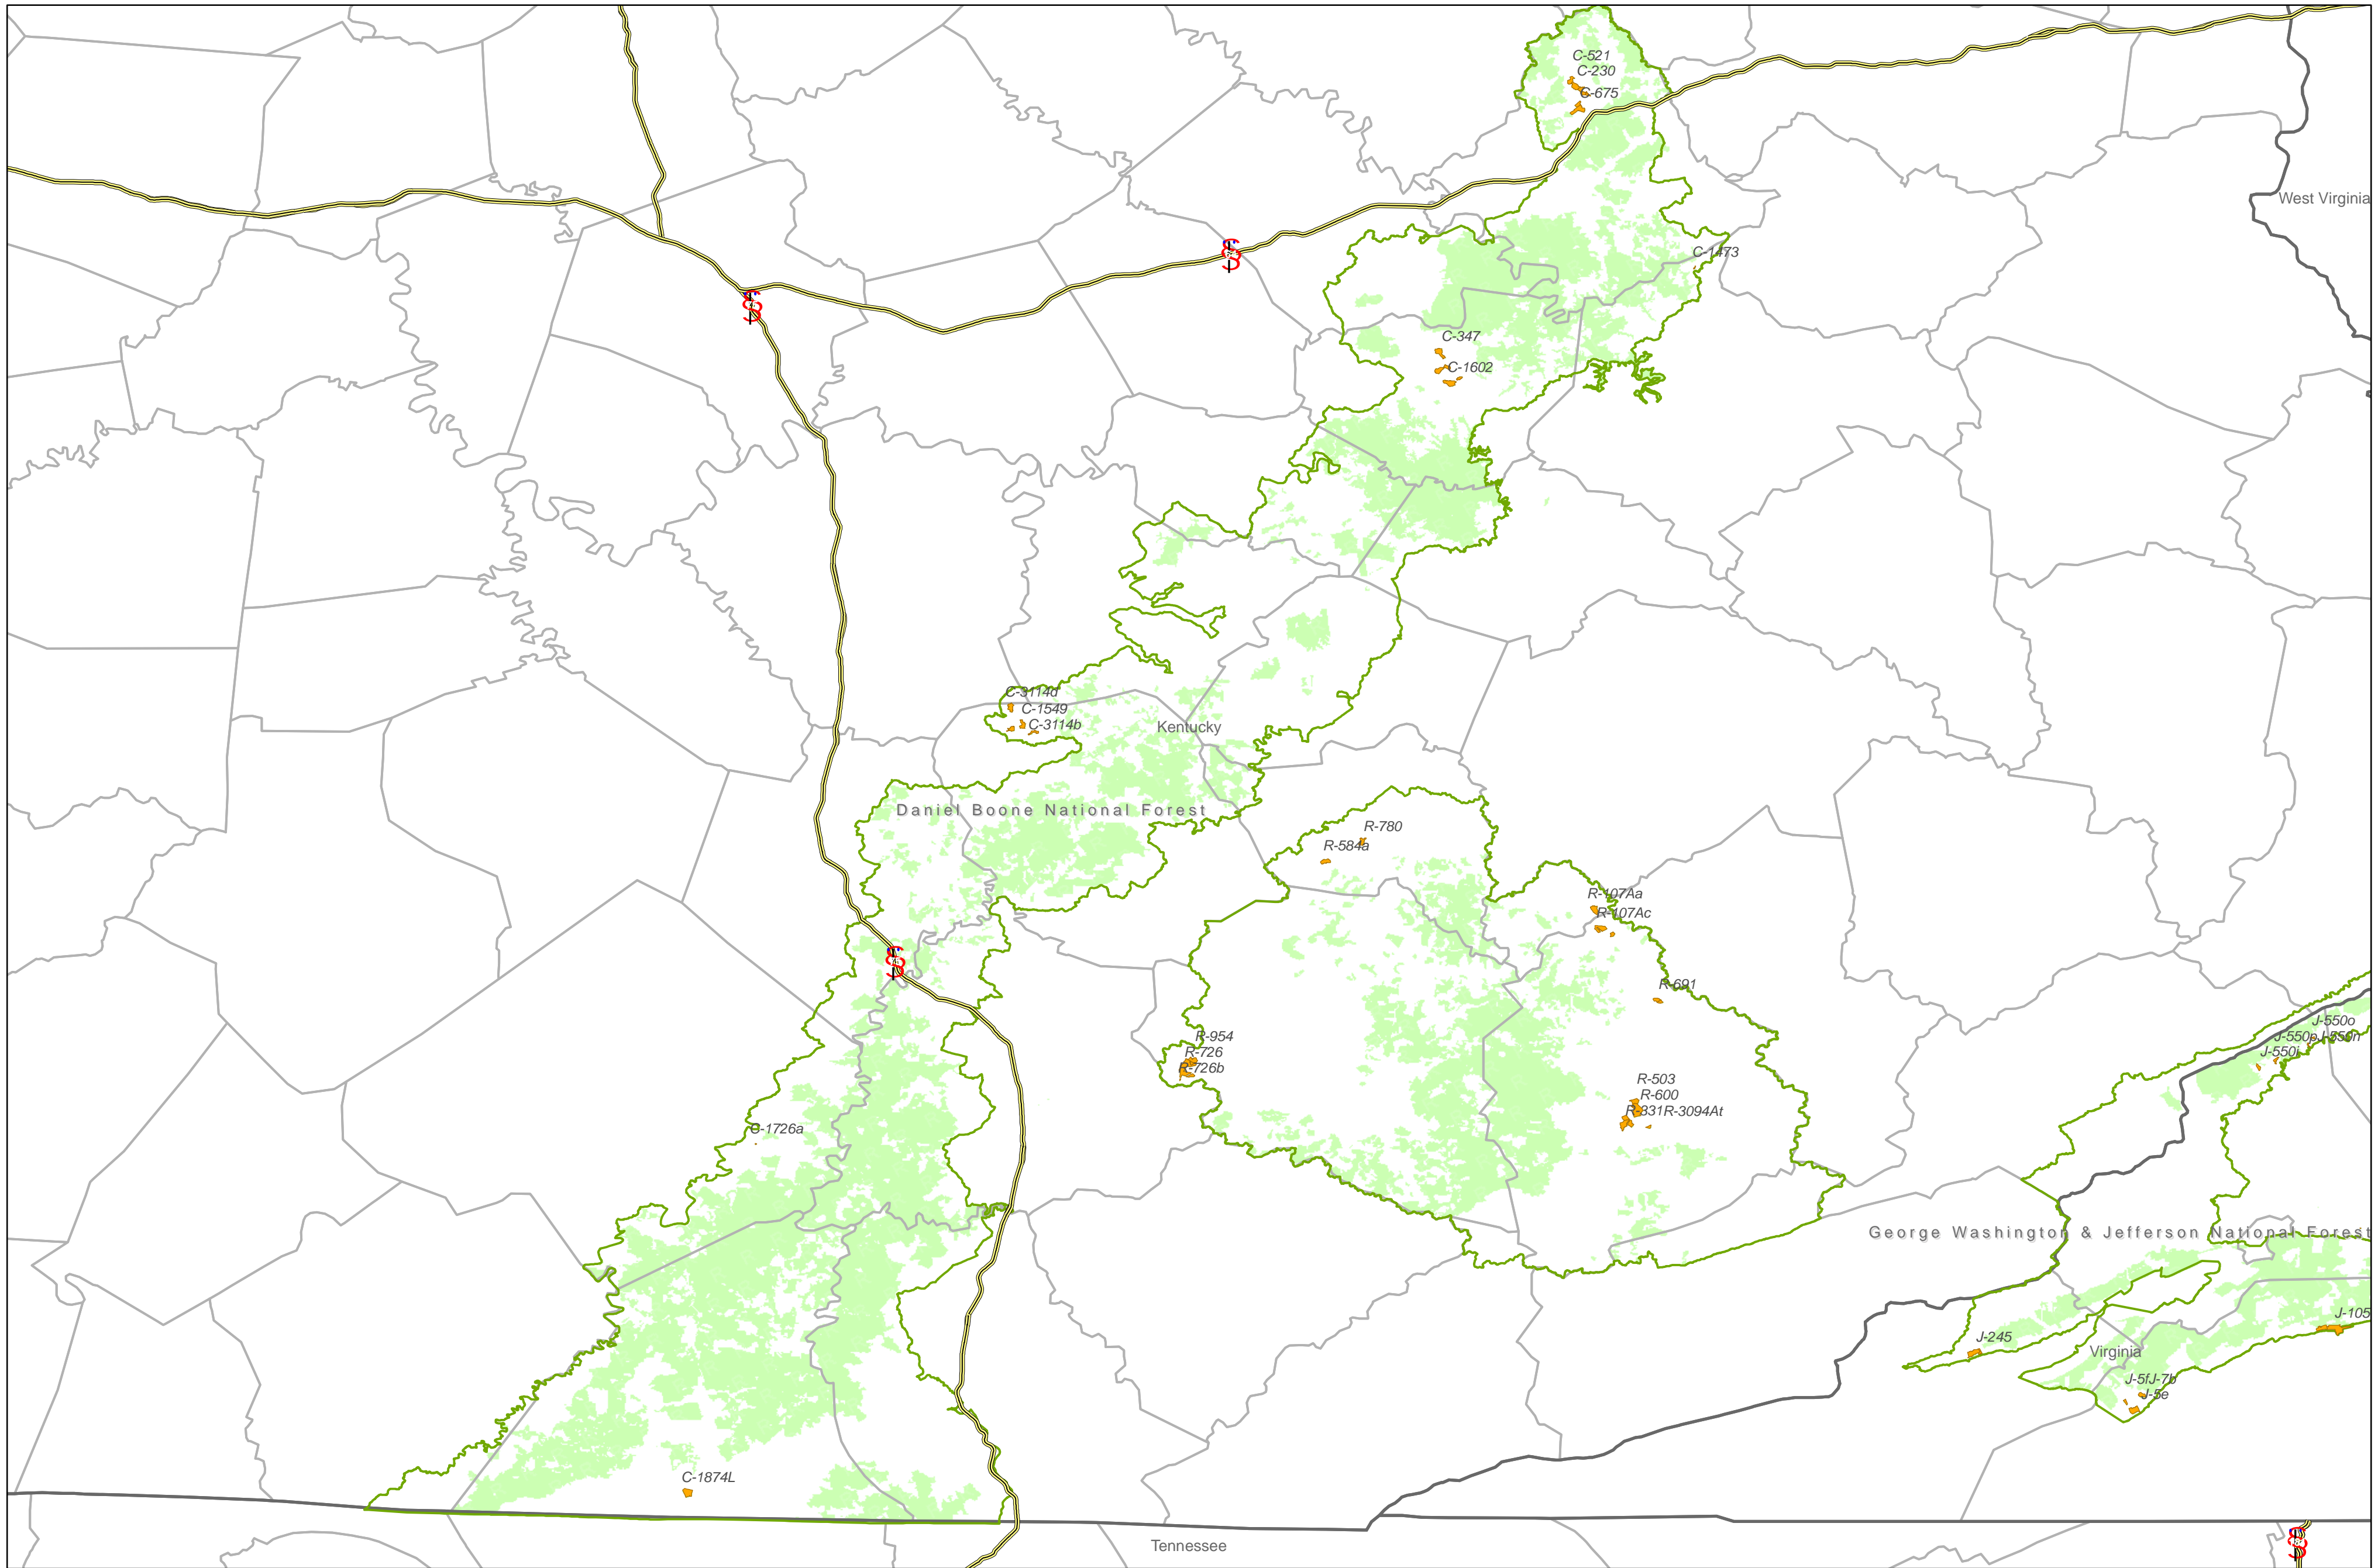

Daniel Boone National Forest

USFS parcels potentially eligible for sale
State boundary
County boundary
Administrative Forest boundary
PLSS Townships
USFS ownership
Map created February 7th, 2007

1:583,247

Disclaimer: All parcels shown are subject to change without prior notification. The Forest Service does not warrant the current condition of title for parcels shown. Outstanding rights and restrictions may encumber the title to any or all of the subject parcels.