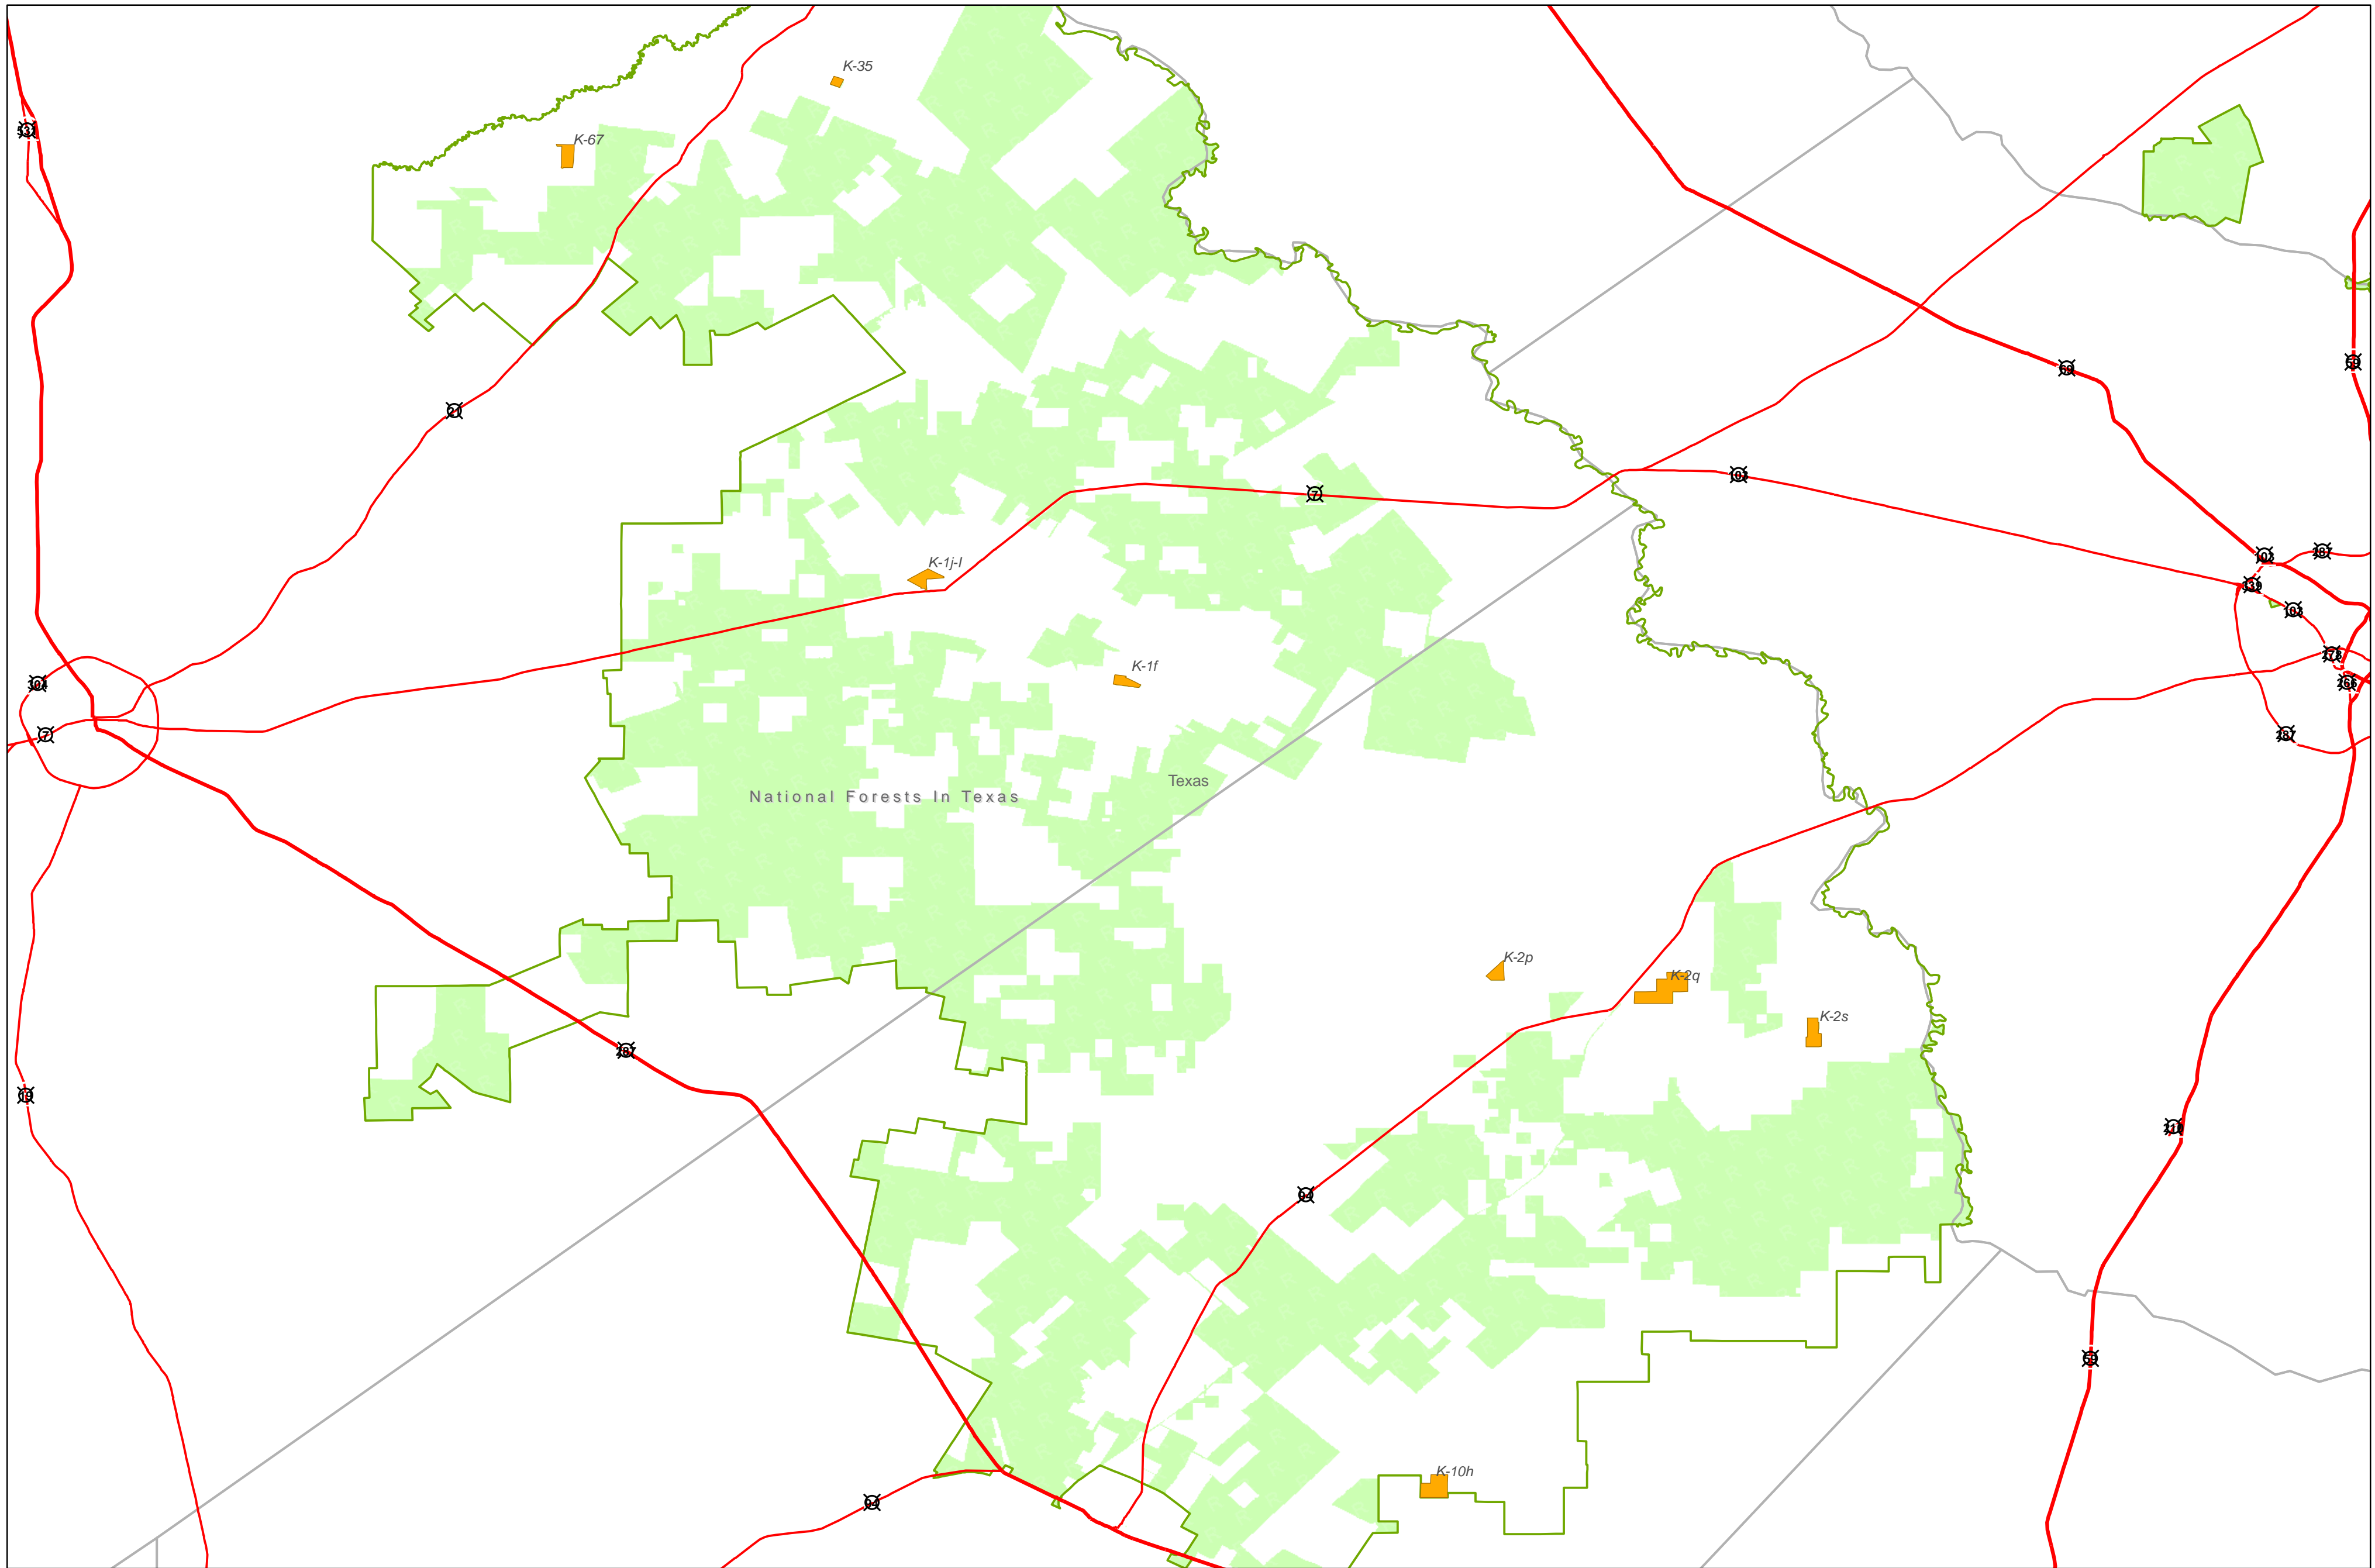

Davy Crockett National Forest

- USFS parcels potentially eligible for sale
- State boundary
- County boundary
- Administrative Forest boundary
- PLSS Townships
- USFS ownership

Map created February 7th, 2007

1:158,845

Disclaimer: All parcels shown are subject to change without prior notification. The Forest Service does not warrant the current condition of title for parcels shown. Outstanding rights and restrictions may encumber the title to any or all of the subject parcels.