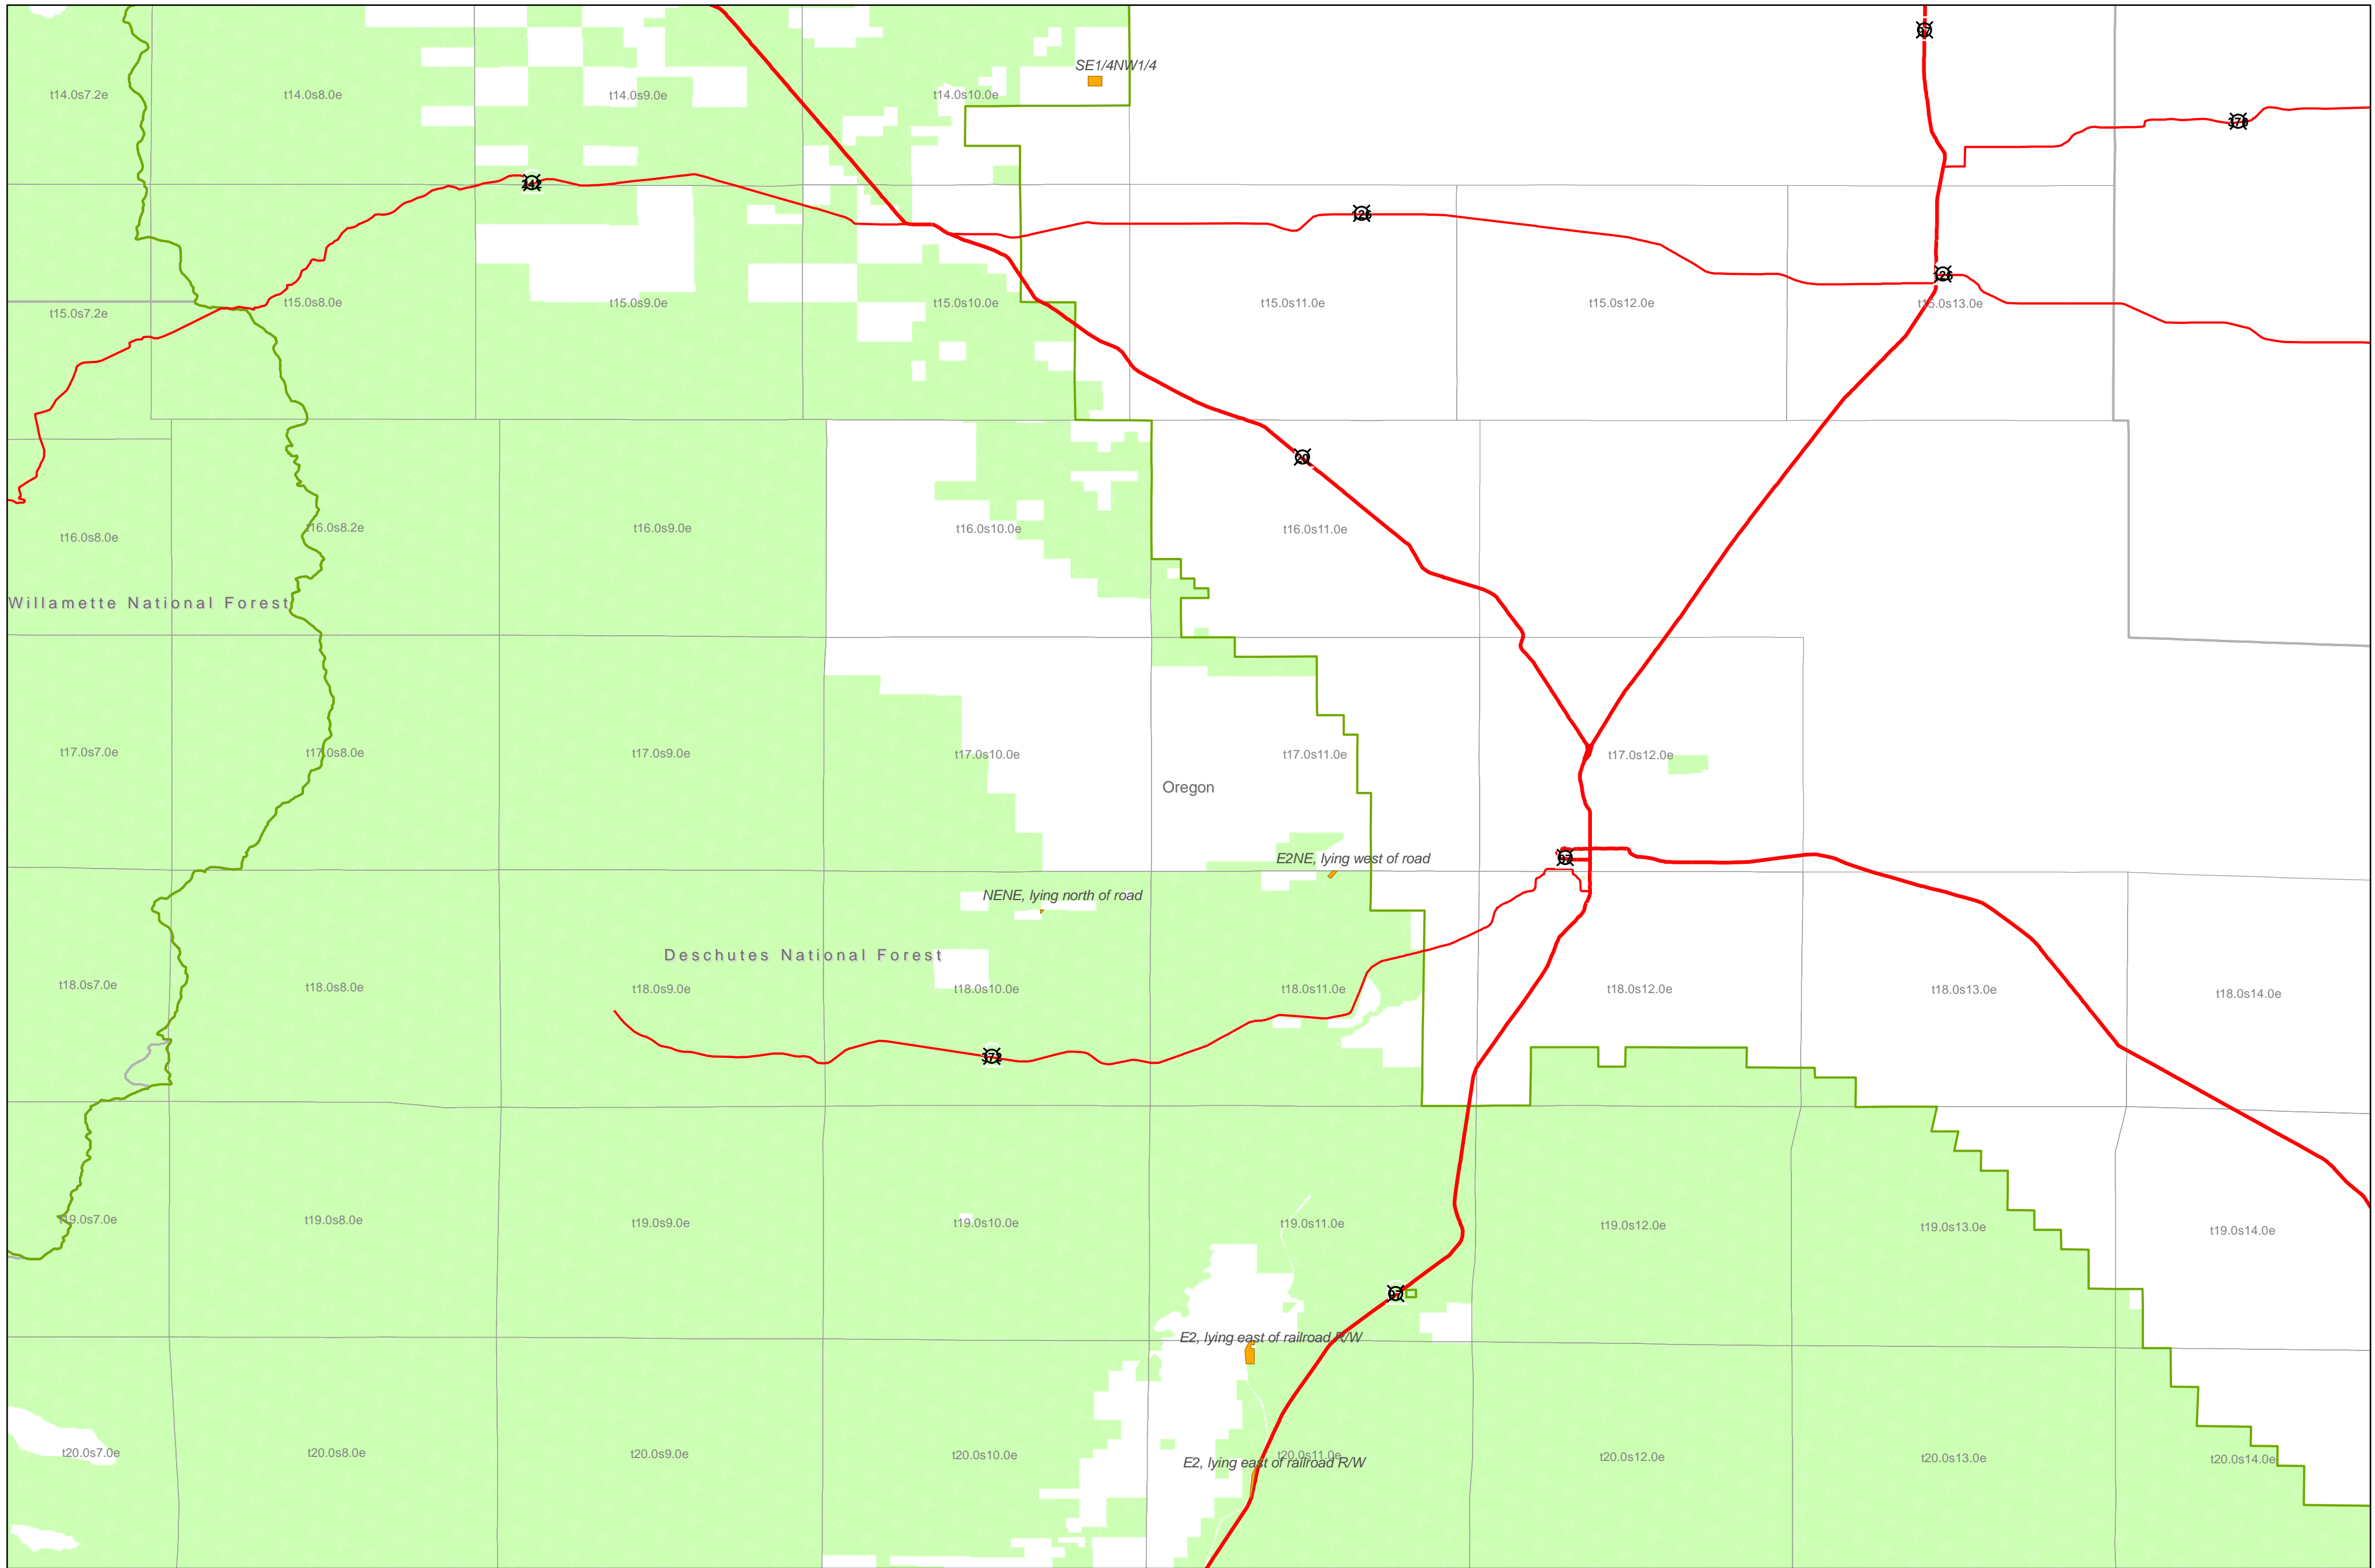

Deschutes National Forest

- USFS parcels potentially eligible for sale
- State boundary
- County boundary
- Administrative Forest boundary
- PLSS Townships
- USFS ownership

Map created February 7th, 2007

1:181,965

Disclaimer: All parcels shown are subject to change without prior notification. The Forest Service does not warrant the current condition of title for parcels shown. Outstanding rights and restrictions may encumber the title to any or all of the subject parcels.