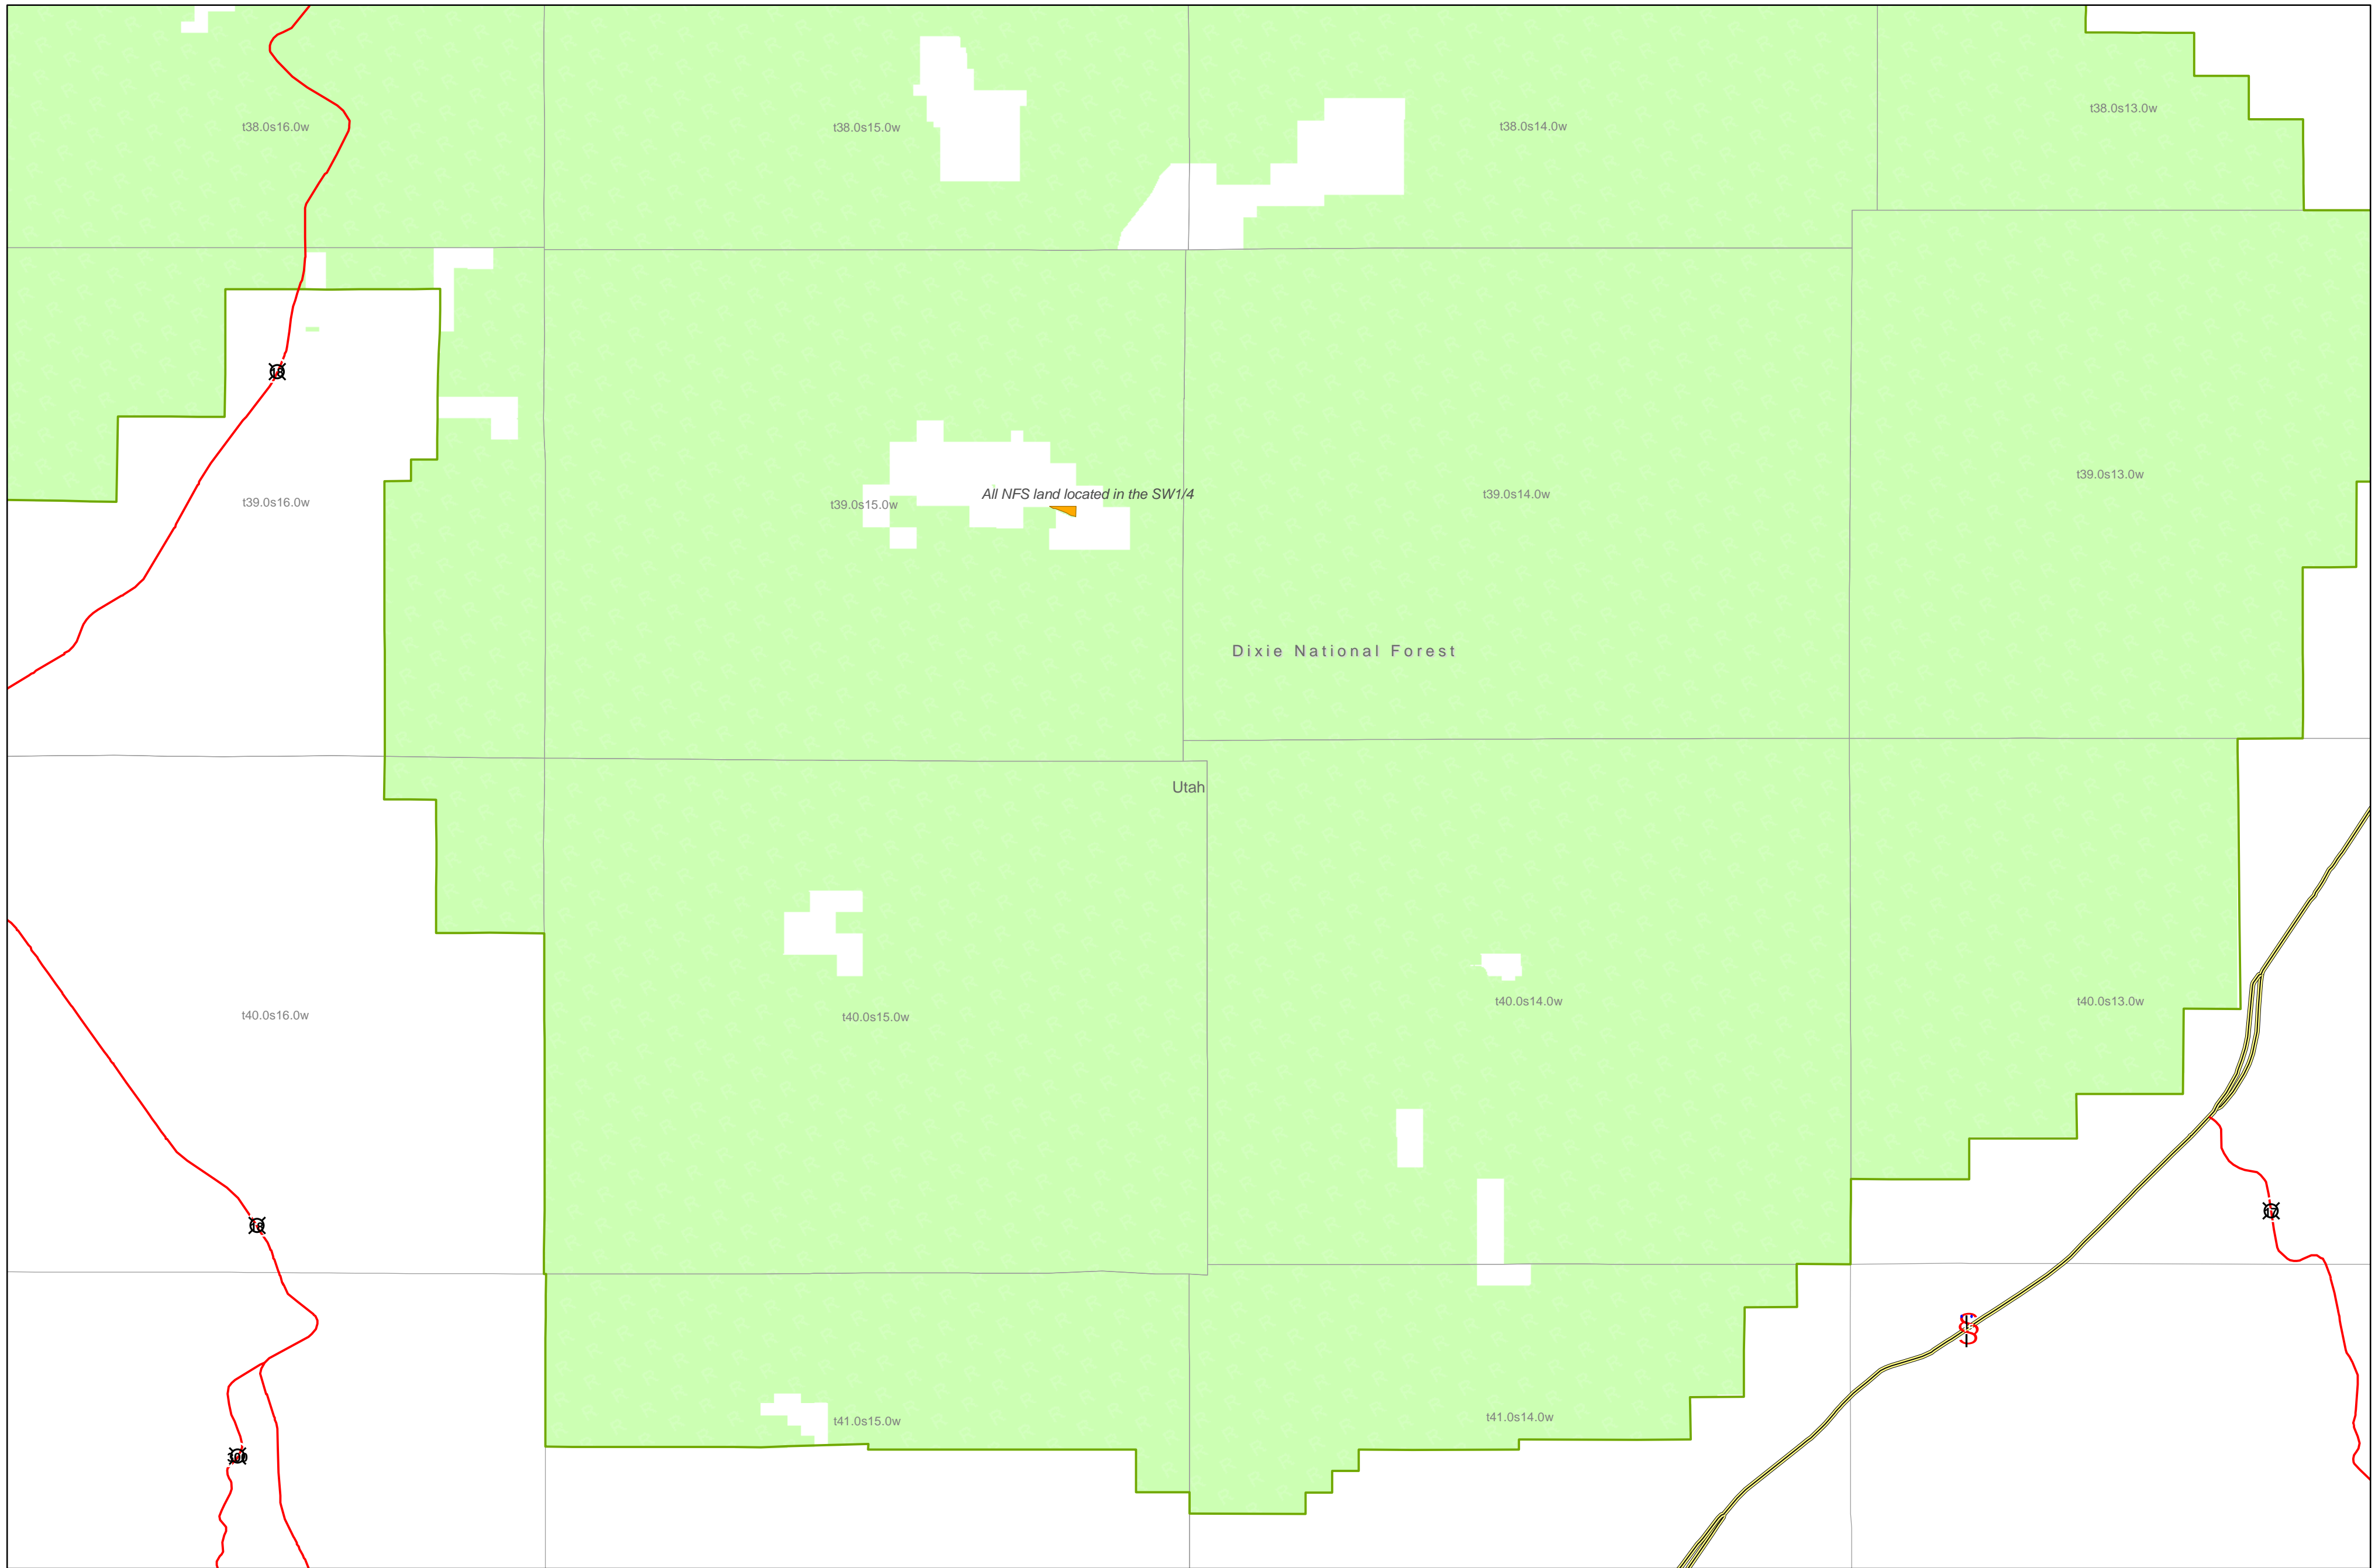

Dixie National Forest

- USFS parcels potentially eligible for sale
- State boundary
- County boundary
- Administrative Forest boundary
- PLSS Townships
- USFS ownership

Map created February 7th, 2007

1:83,297

Disclaimer: All parcels shown are subject to change without prior notification. The Forest Service does not warrant the current condition of title for parcels shown. Outstanding rights and restrictions may encumber the title to any or all of the subject parcels.