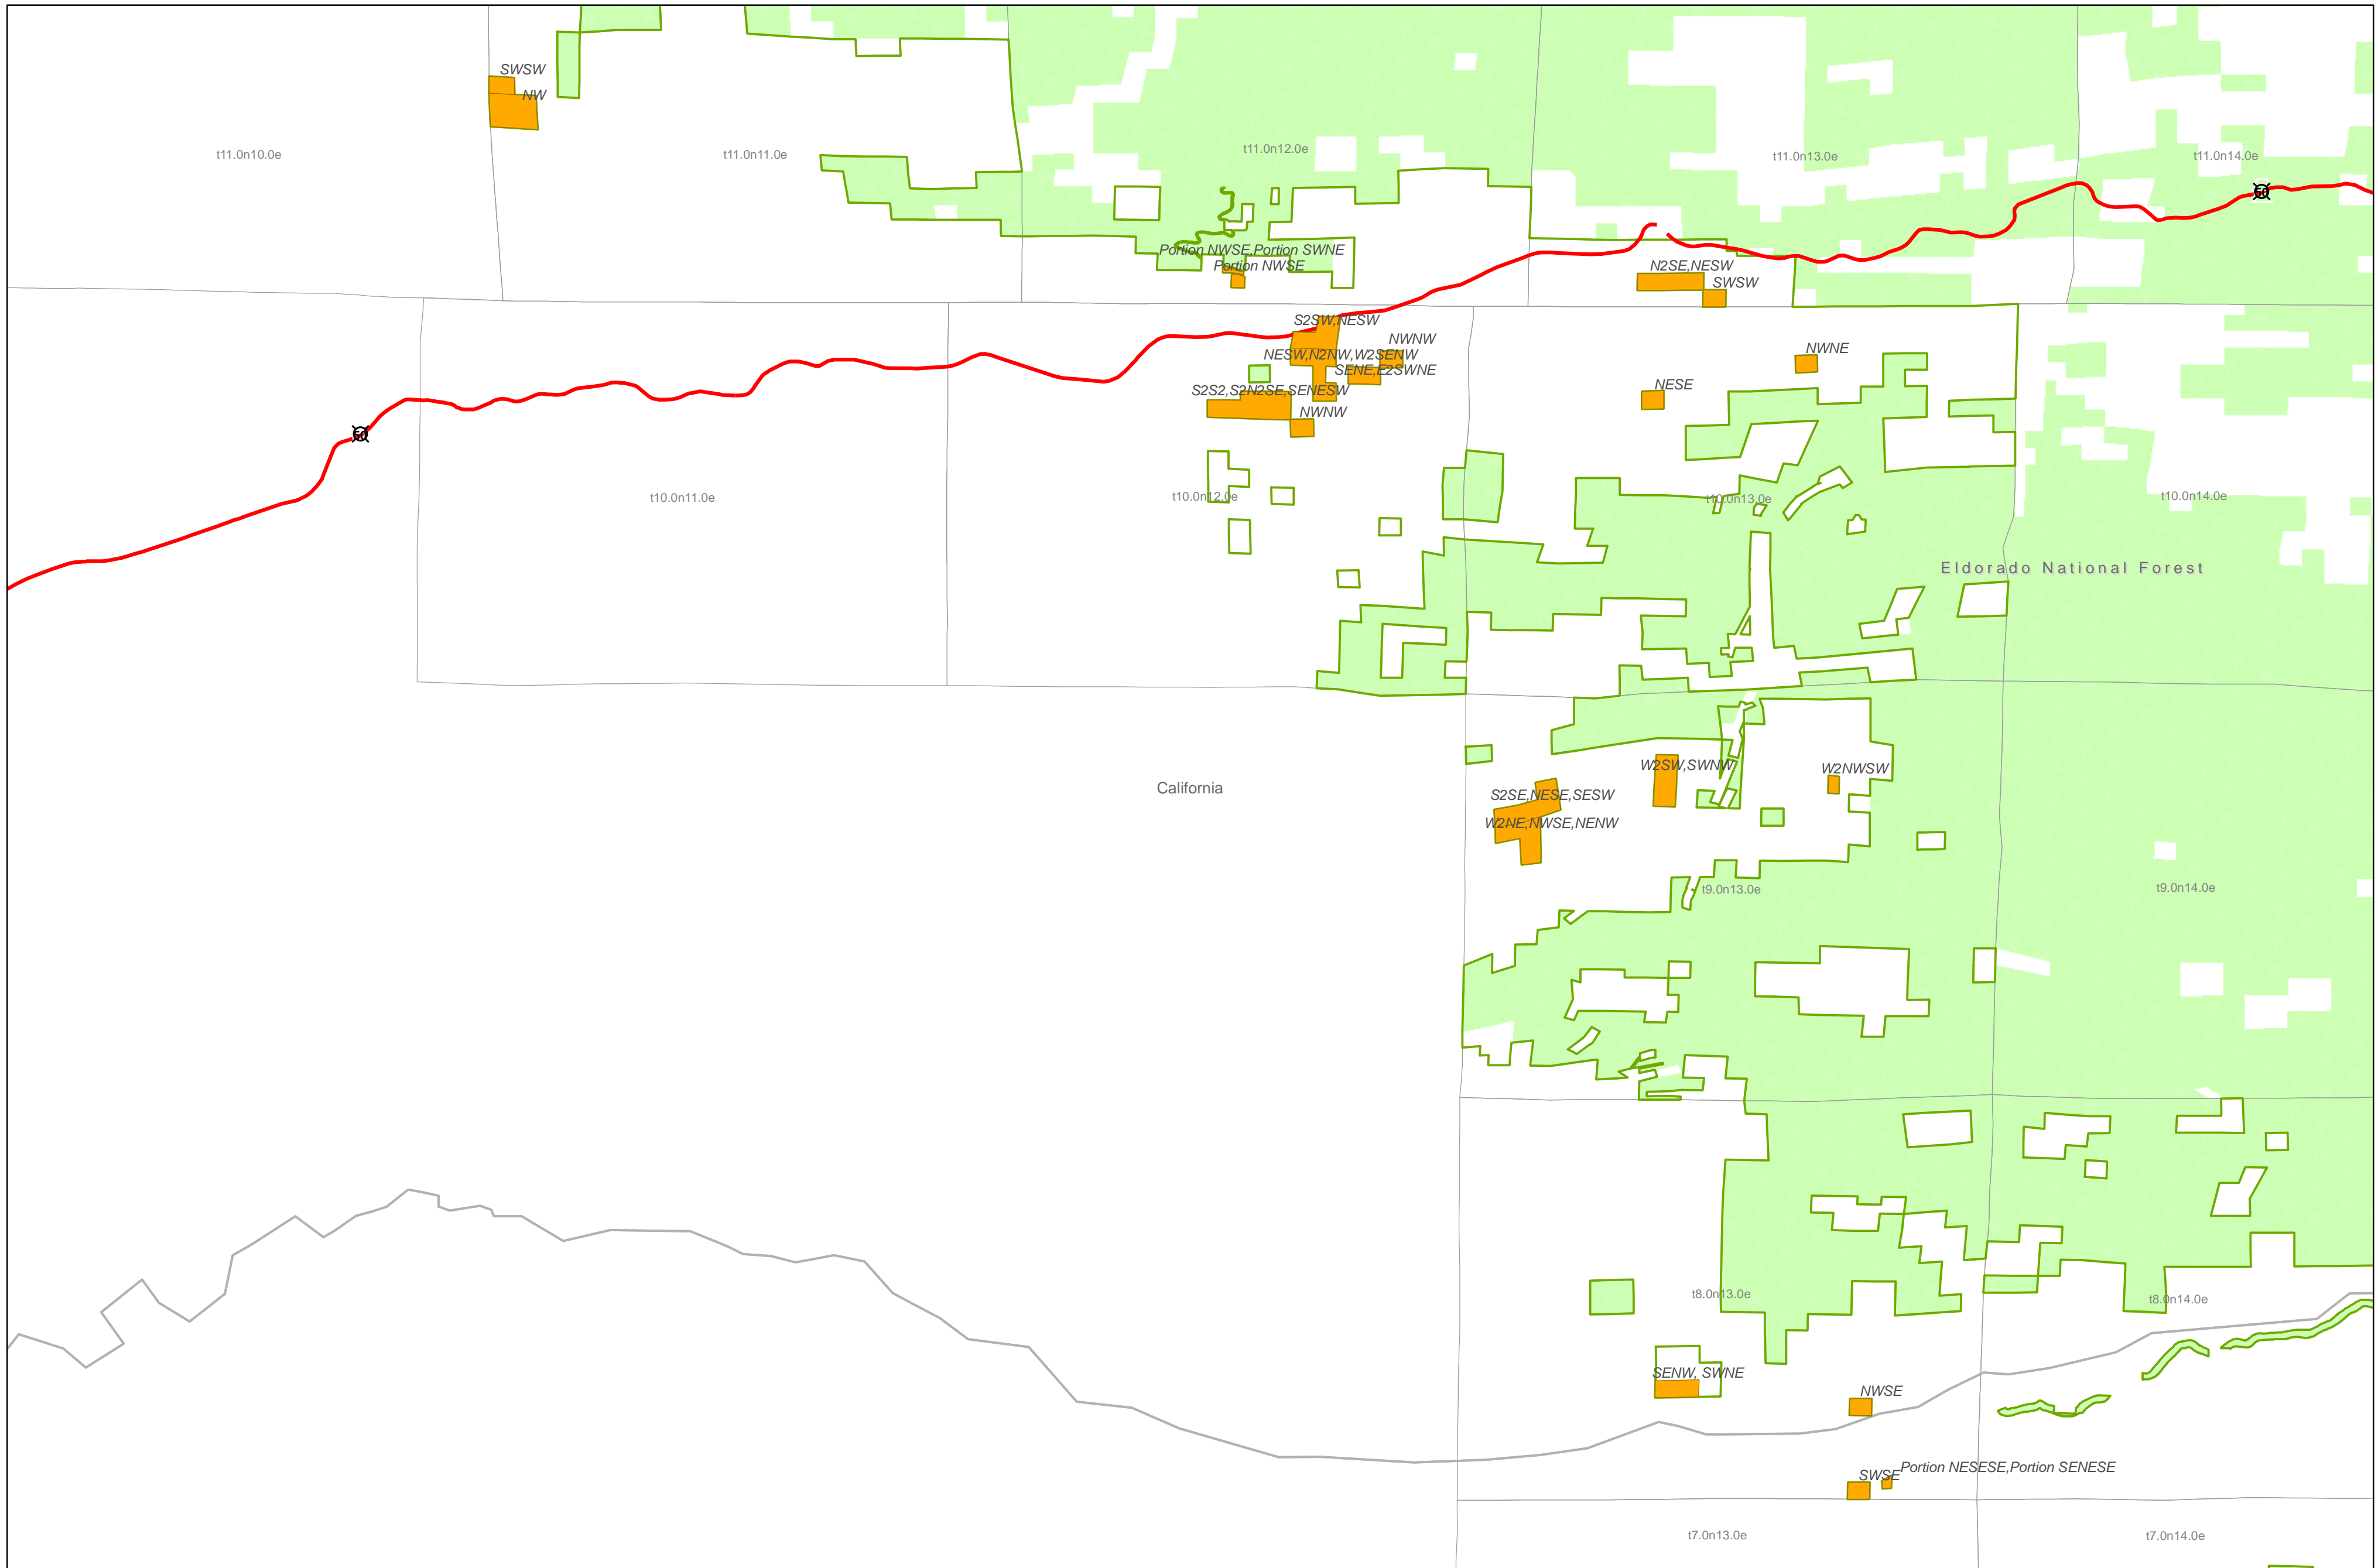

# Eldorado National Forest

- USFS parcels potentially eligible for sale
- State boundary
- County boundary
- Administrative Forest boundary
- PLSS Townships
- USFS ownership

Map created February 7th, 2007

1:104,842

Disclaimer: All parcels shown are subject to change without prior notification. The Forest Service does not warrant the current condition of title for parcels shown. Outstanding rights and restrictions may encumber the title to any or all of the subject parcels.