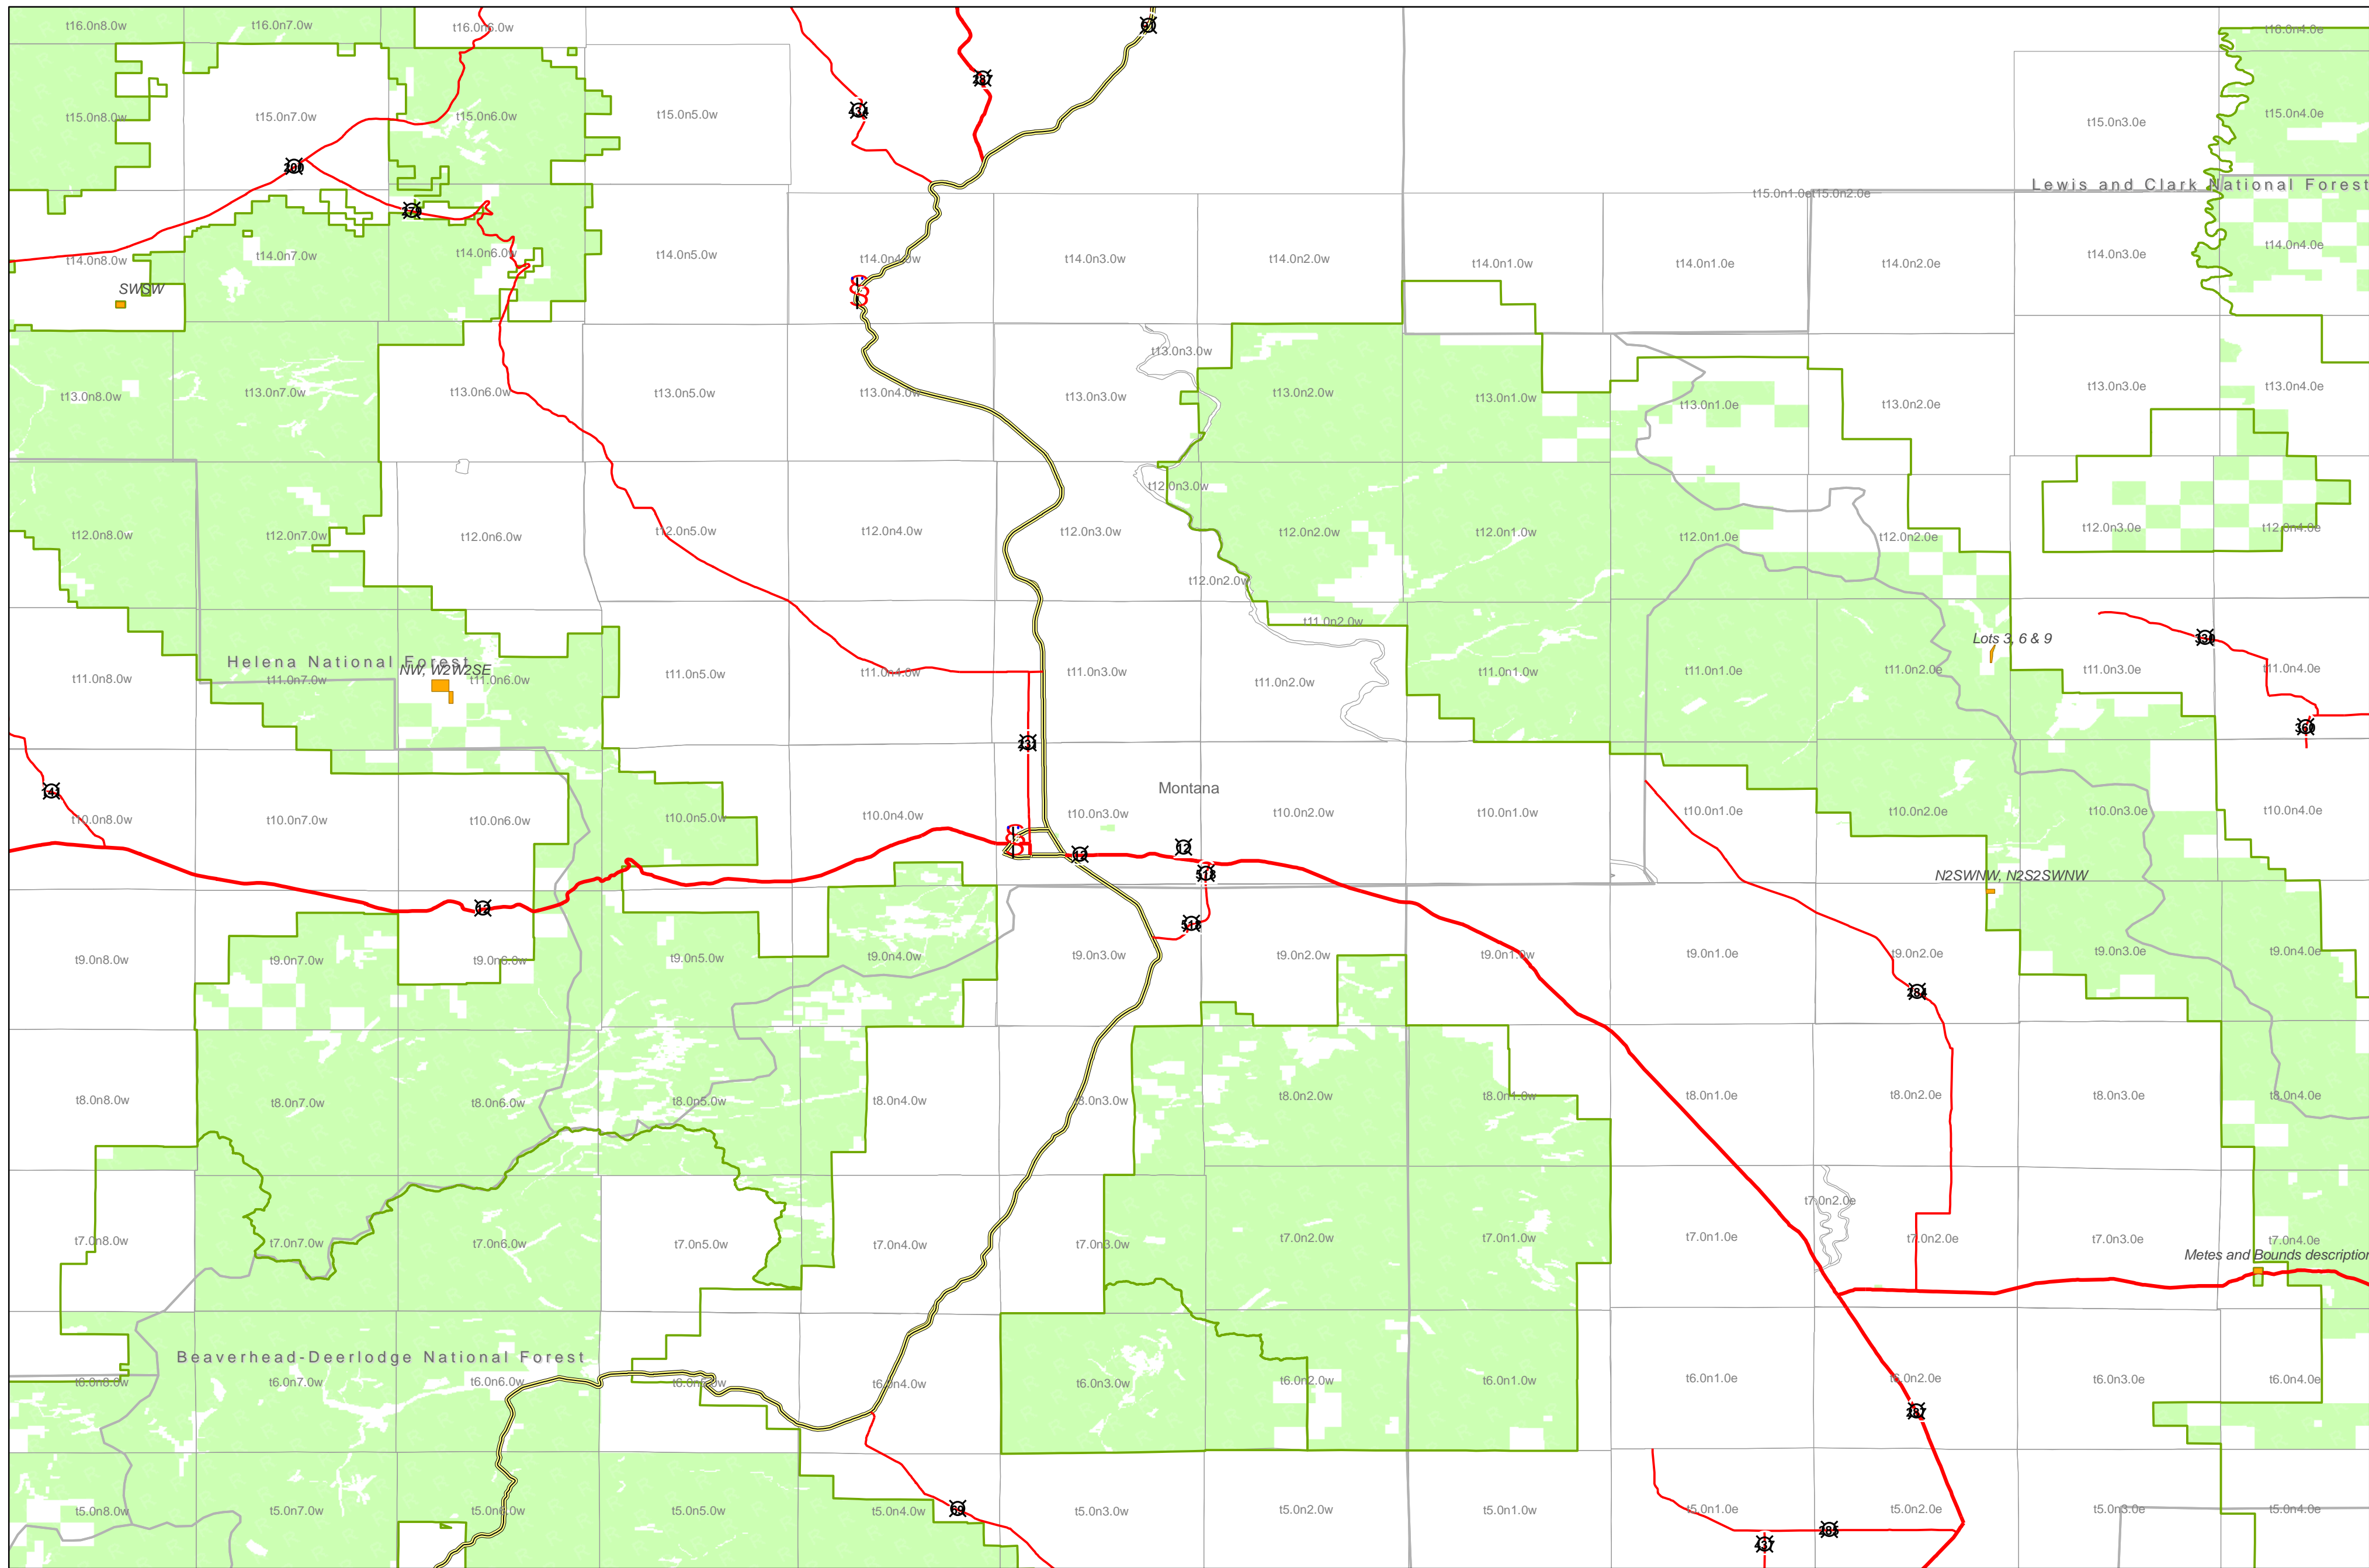

Helena National Forest

USFS parcels potentially eligible for sale
State boundary
County boundary
Administrative Forest boundary
PLSS Townships
USFS ownership
Map created February 7th, 2007

1:303,559

Disclaimer: All parcels shown are subject to change without prior notification. The Forest Service does not warrant the current condition of title for parcels shown. Outstanding rights and restrictions may encumber the title to any or all of the subject parcels.