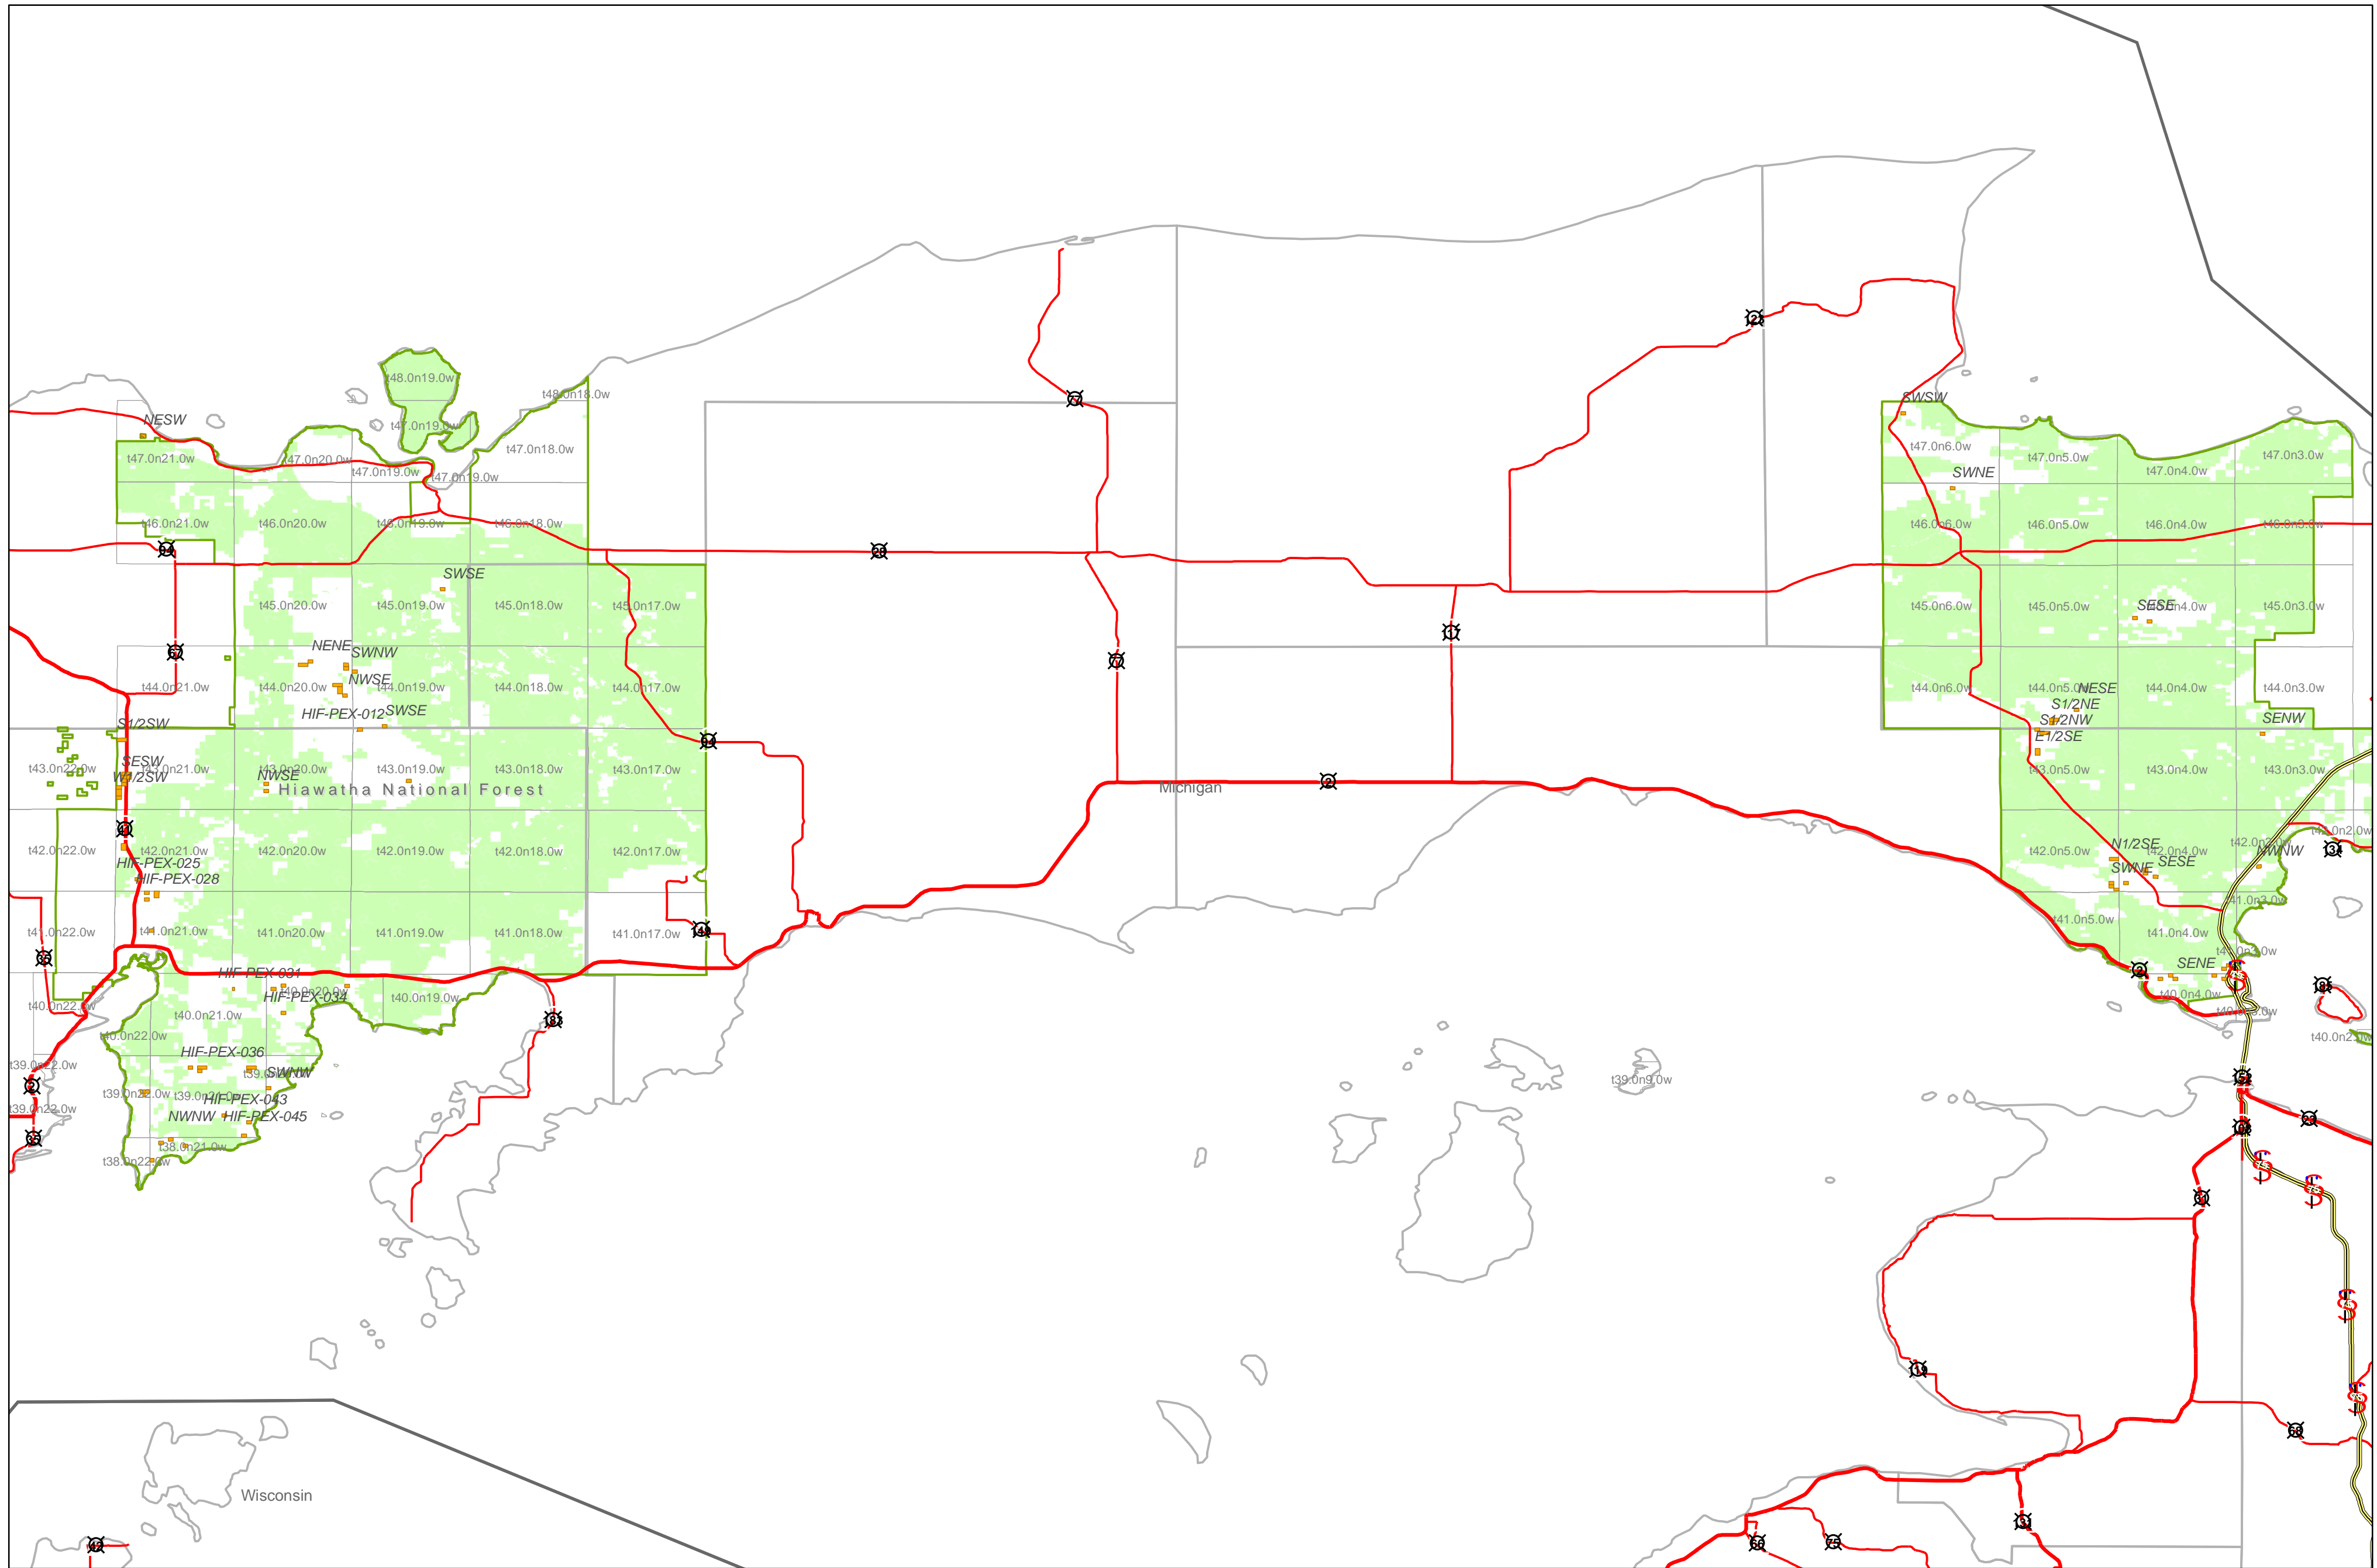

Hiawatha National Forest

USFS parcels potentially eligible for sale
 State boundary
 County boundary
 Administrative Forest boundary
 PLSS Townships
 USFS ownership

Map created February 7th, 2007

1:522,719

Disclaimer: All parcels shown are subject to change without prior notification. The Forest Service does not warrant the current condition of title for parcels shown. Outstanding rights and restrictions may encumber the title to any or all of the subject parcels.