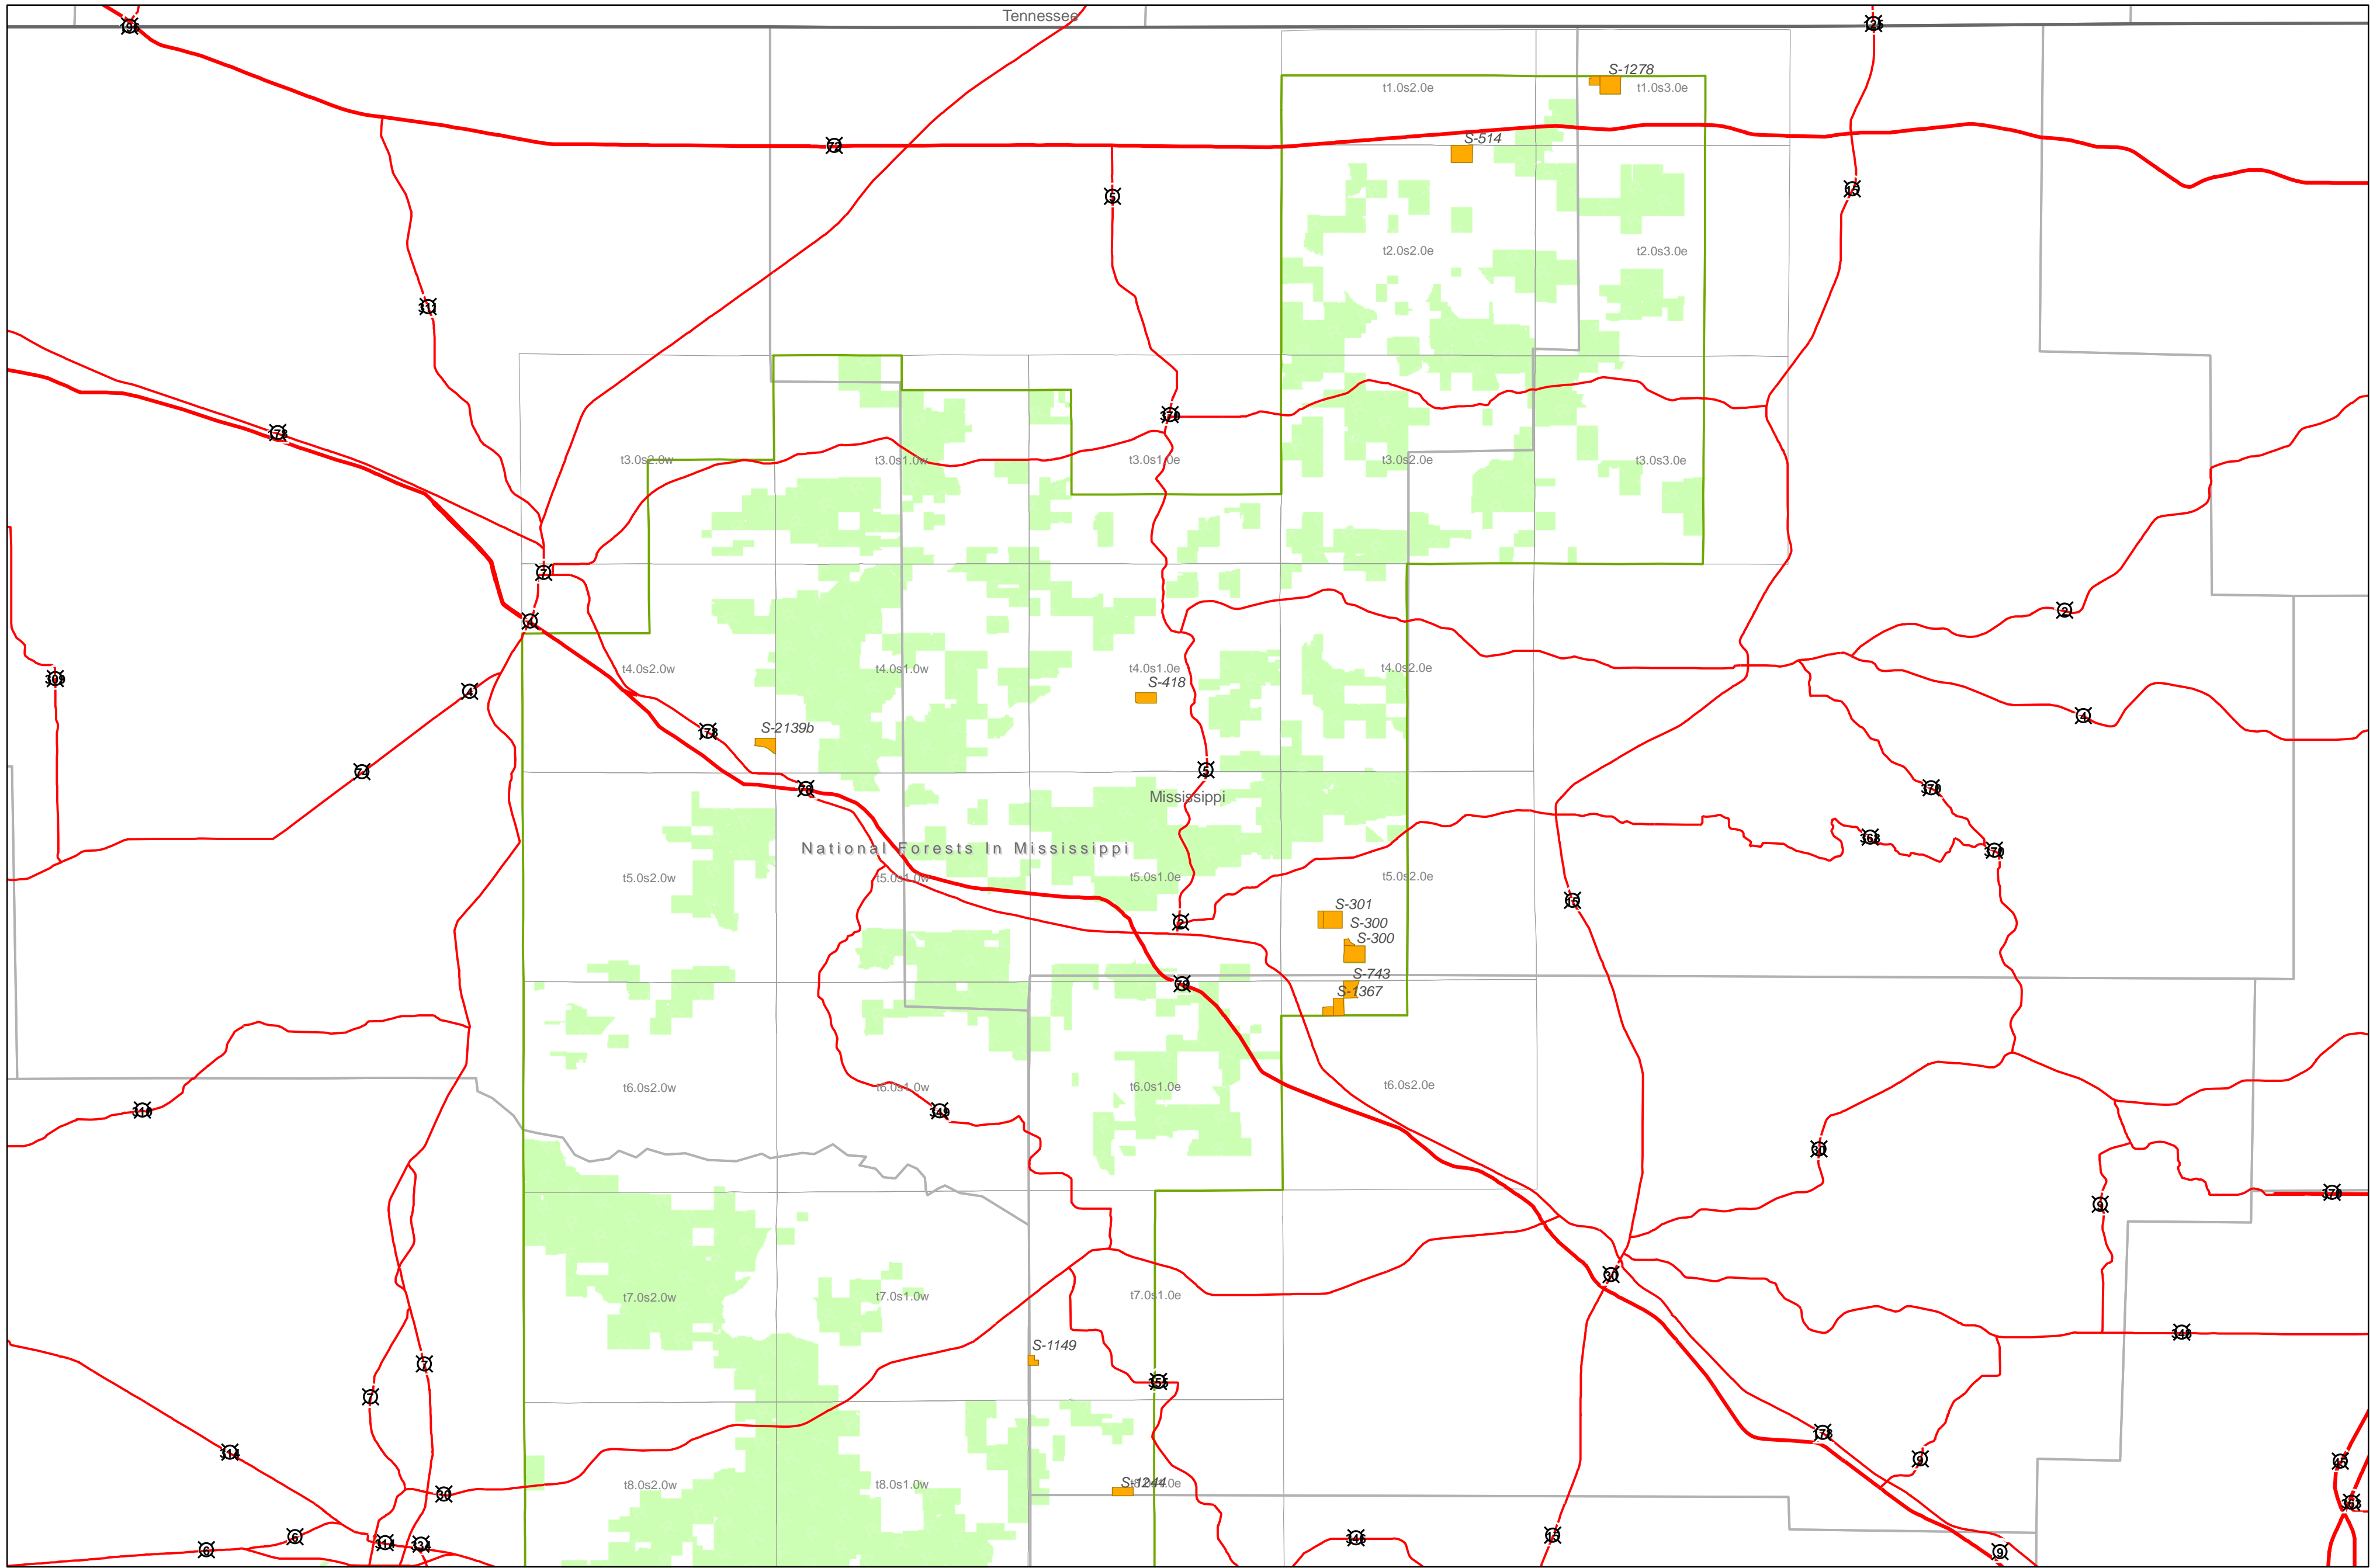

# Holly Springs National Forest

■ USFS parcels potentially eligible for sale  
 State boundary  
 County boundary  
 Administrative Forest boundary  
 PLSS Townships  
 USFS ownership

Map created February 7th, 2007

1:204,585

Disclaimer: All parcels shown are subject to change without prior notification. The Forest Service does not warrant the current condition of title for parcels shown. Outstanding rights and restrictions may encumber the title to any or all of the subject parcels.