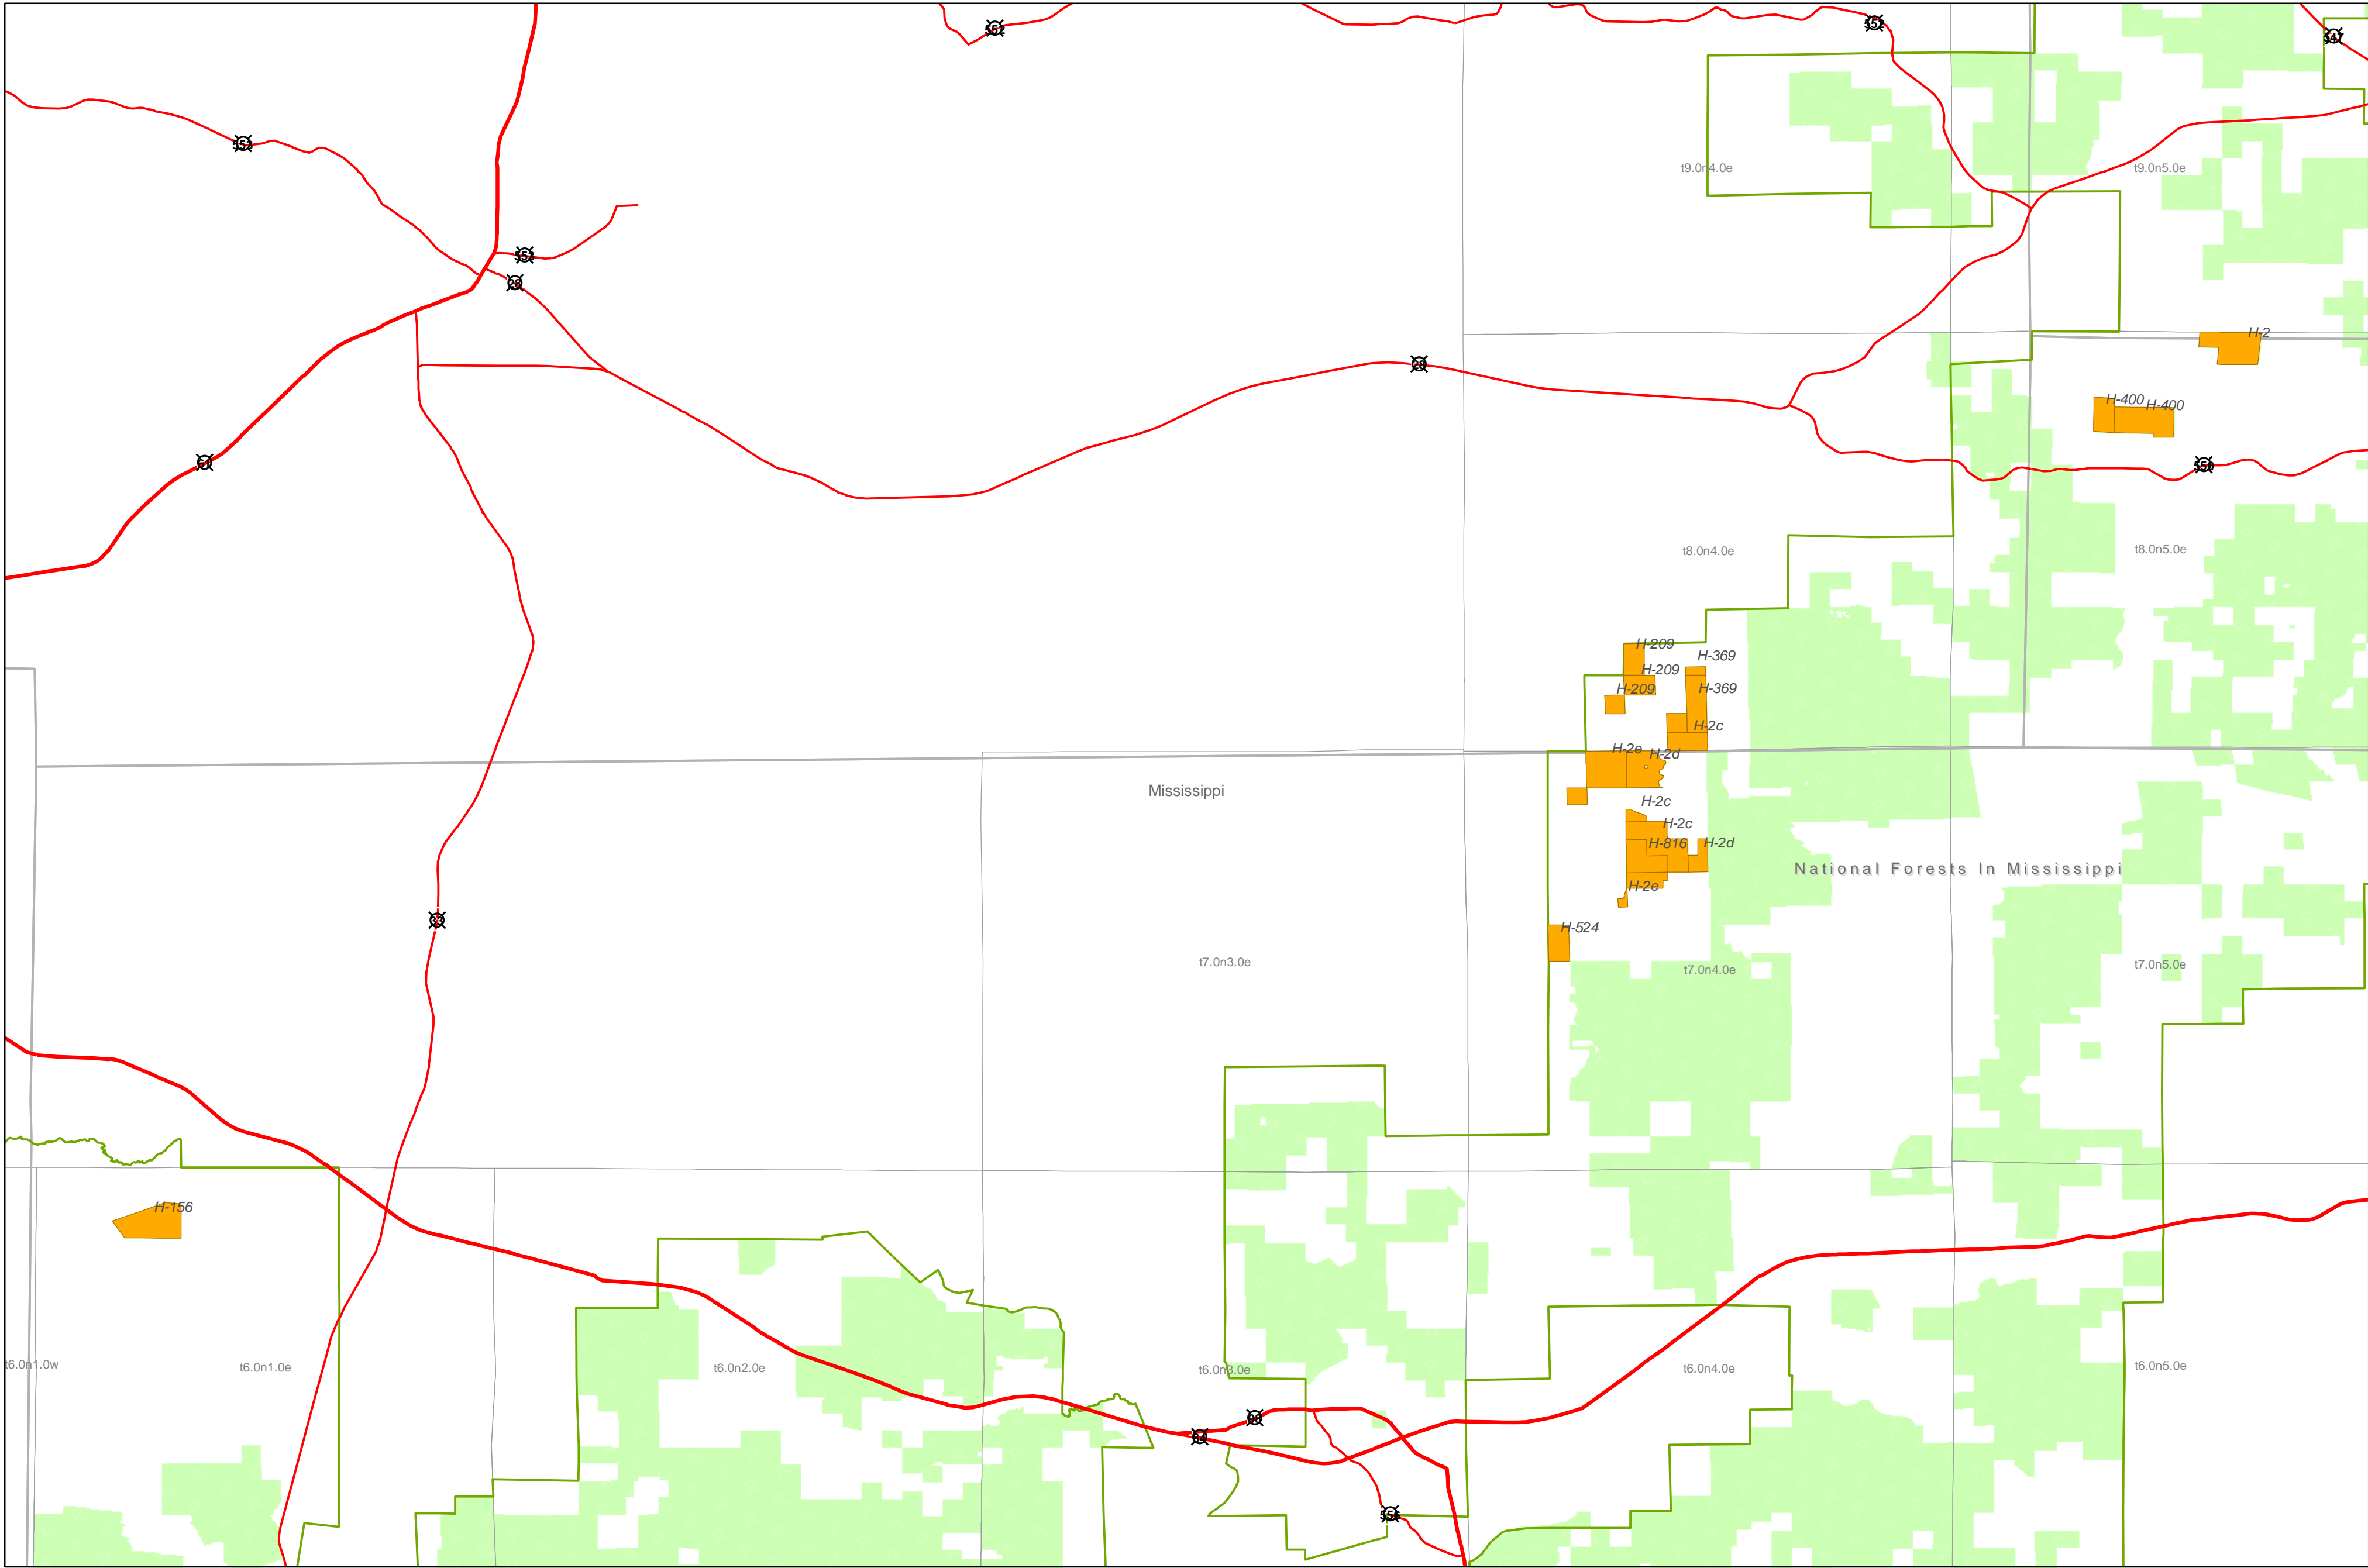

Homochitto National Forest

- USFS parcels potentially eligible for sale
- State boundary
- County boundary
- Administrative Forest boundary
- PLSS Townships
- USFS ownership

Map created February 7th, 2007

1:103,082

Disclaimer: All parcels shown are subject to change without prior notification. The Forest Service does not warrant the current condition of title for parcels shown. Outstanding rights and restrictions may encumber the title to any or all of the subject parcels.