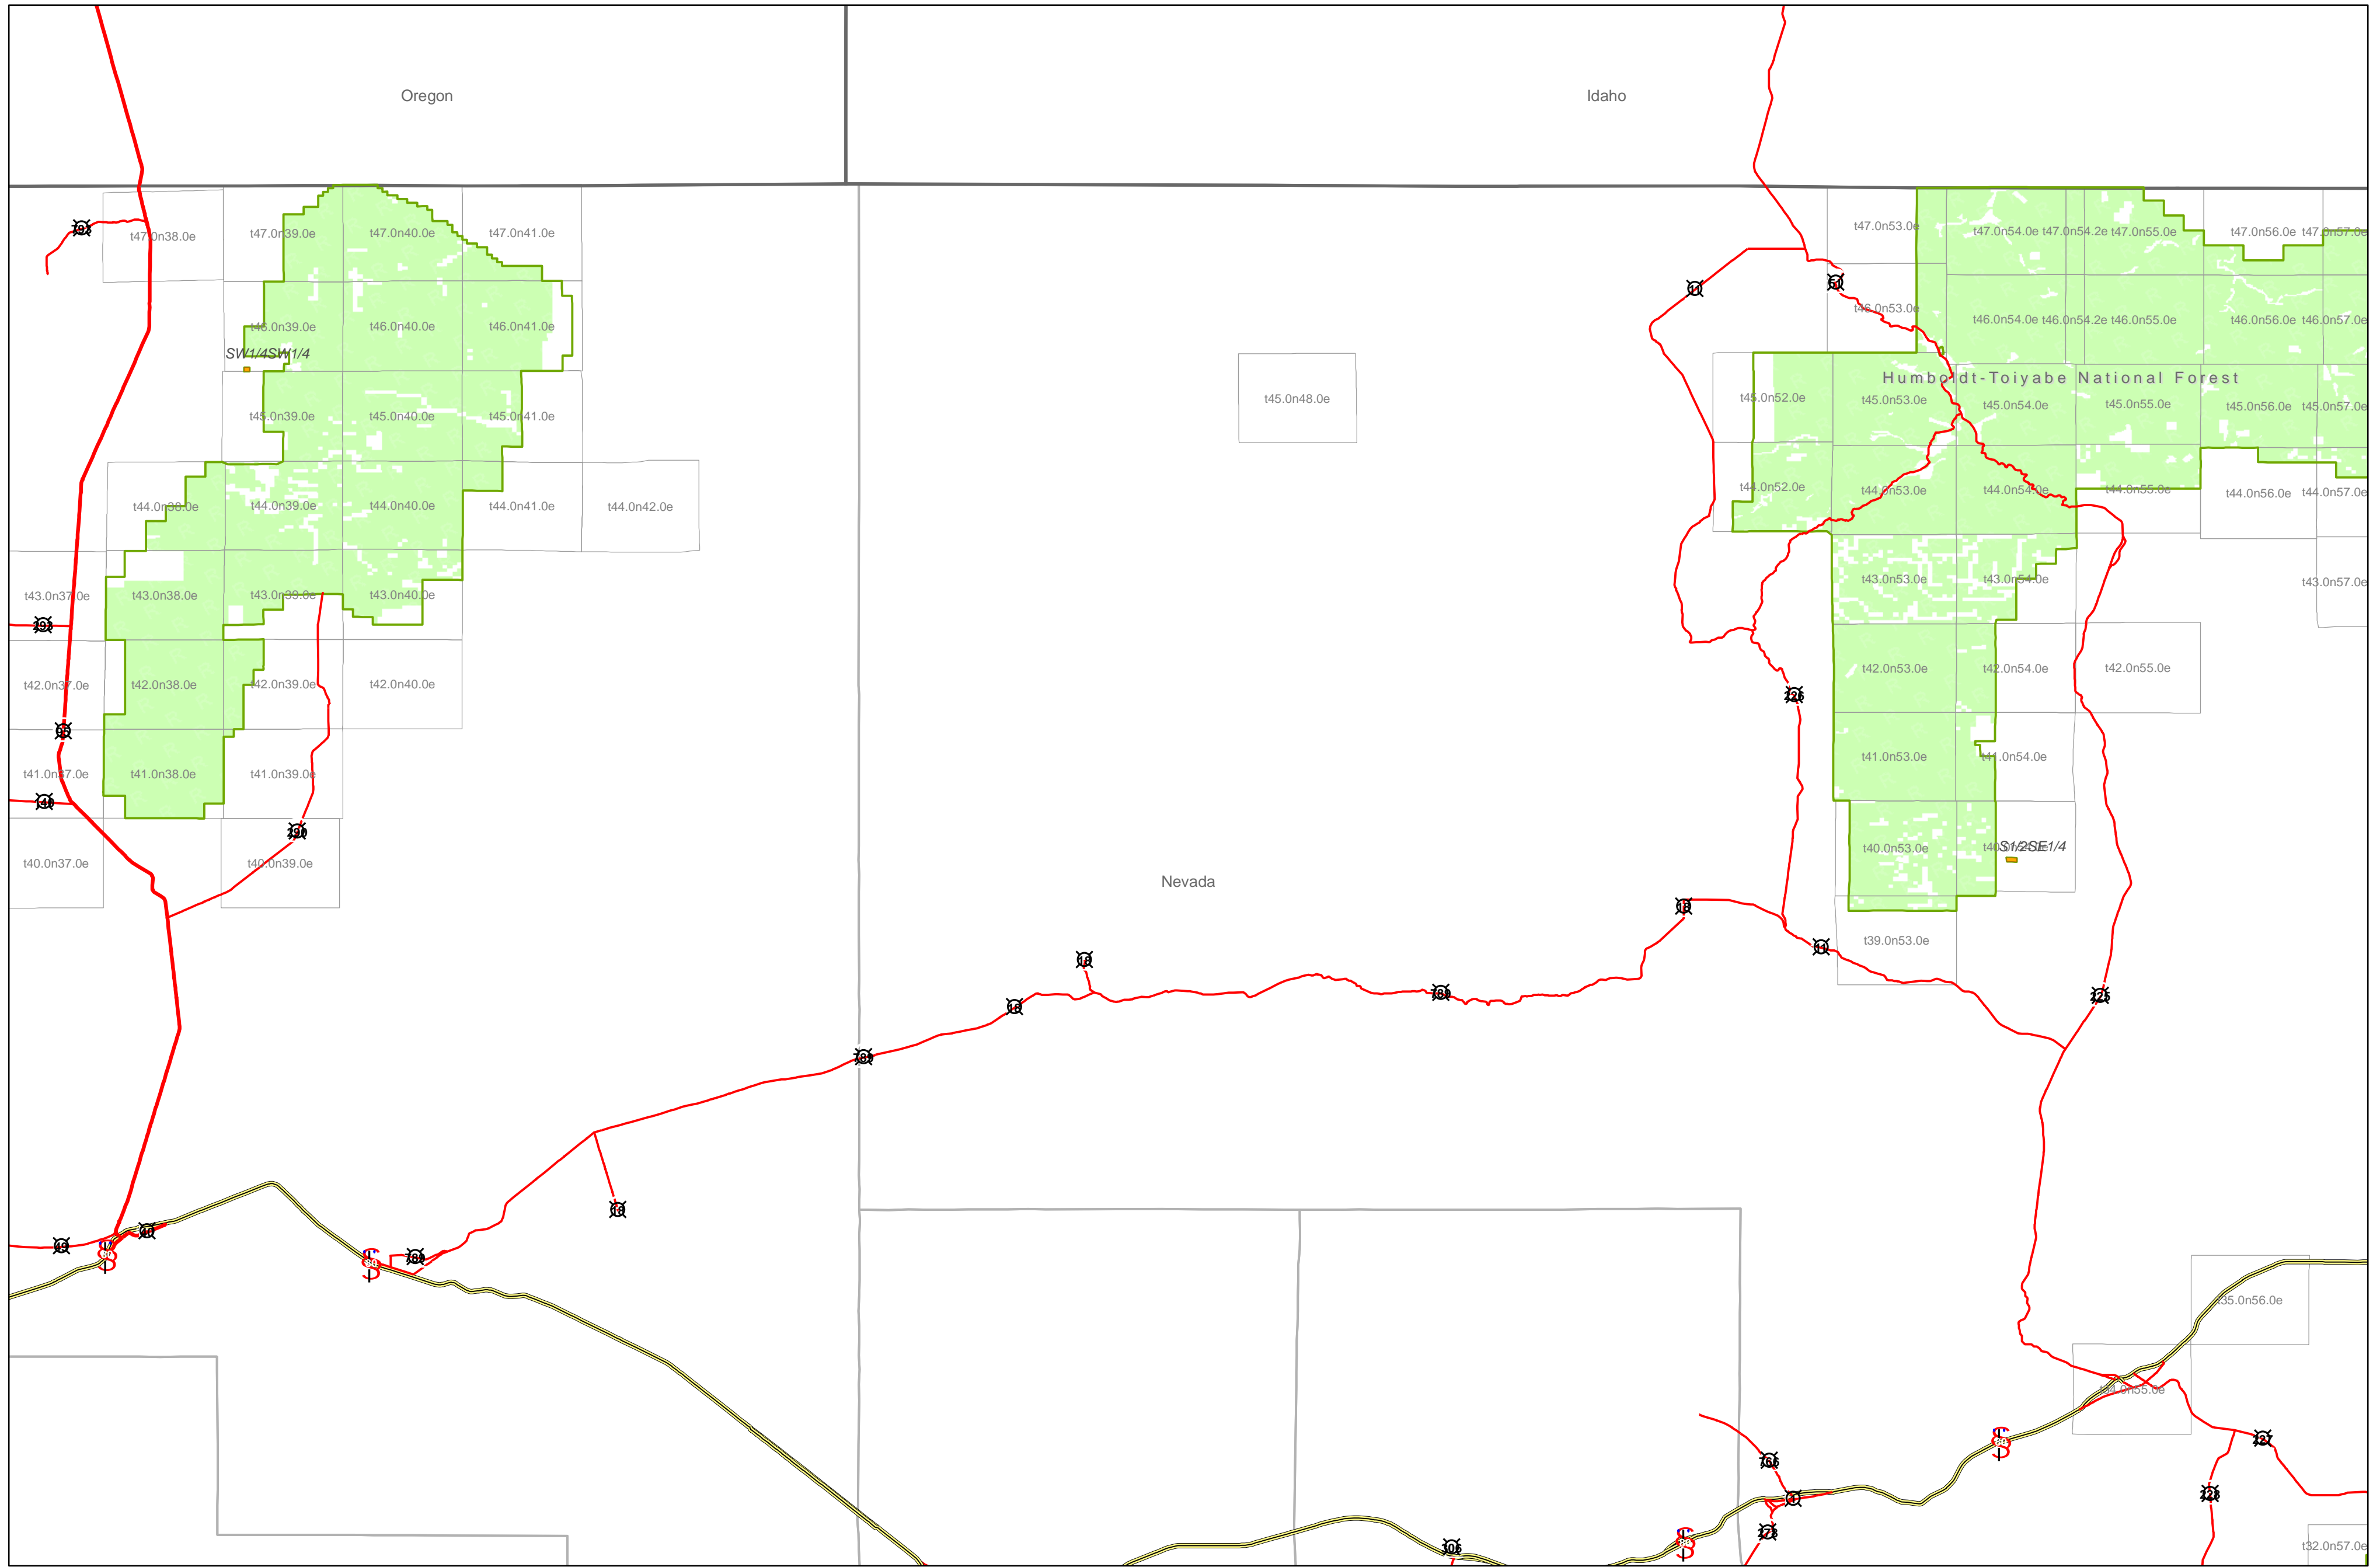

Humboldt-Toiyabe National Forest (east half)

- USFS parcels potentially eligible for sale
- State boundary
- County boundary
- Administrative Forest boundary
- PLSS Townships
- USFS ownership

Map created February 7th, 2007

1:478,371

Disclaimer: All parcels shown are subject to change without prior notification. The Forest Service does not warrant the current condition of title for parcels shown. Outstanding rights and restrictions may encumber the title to any or all of the subject parcels.