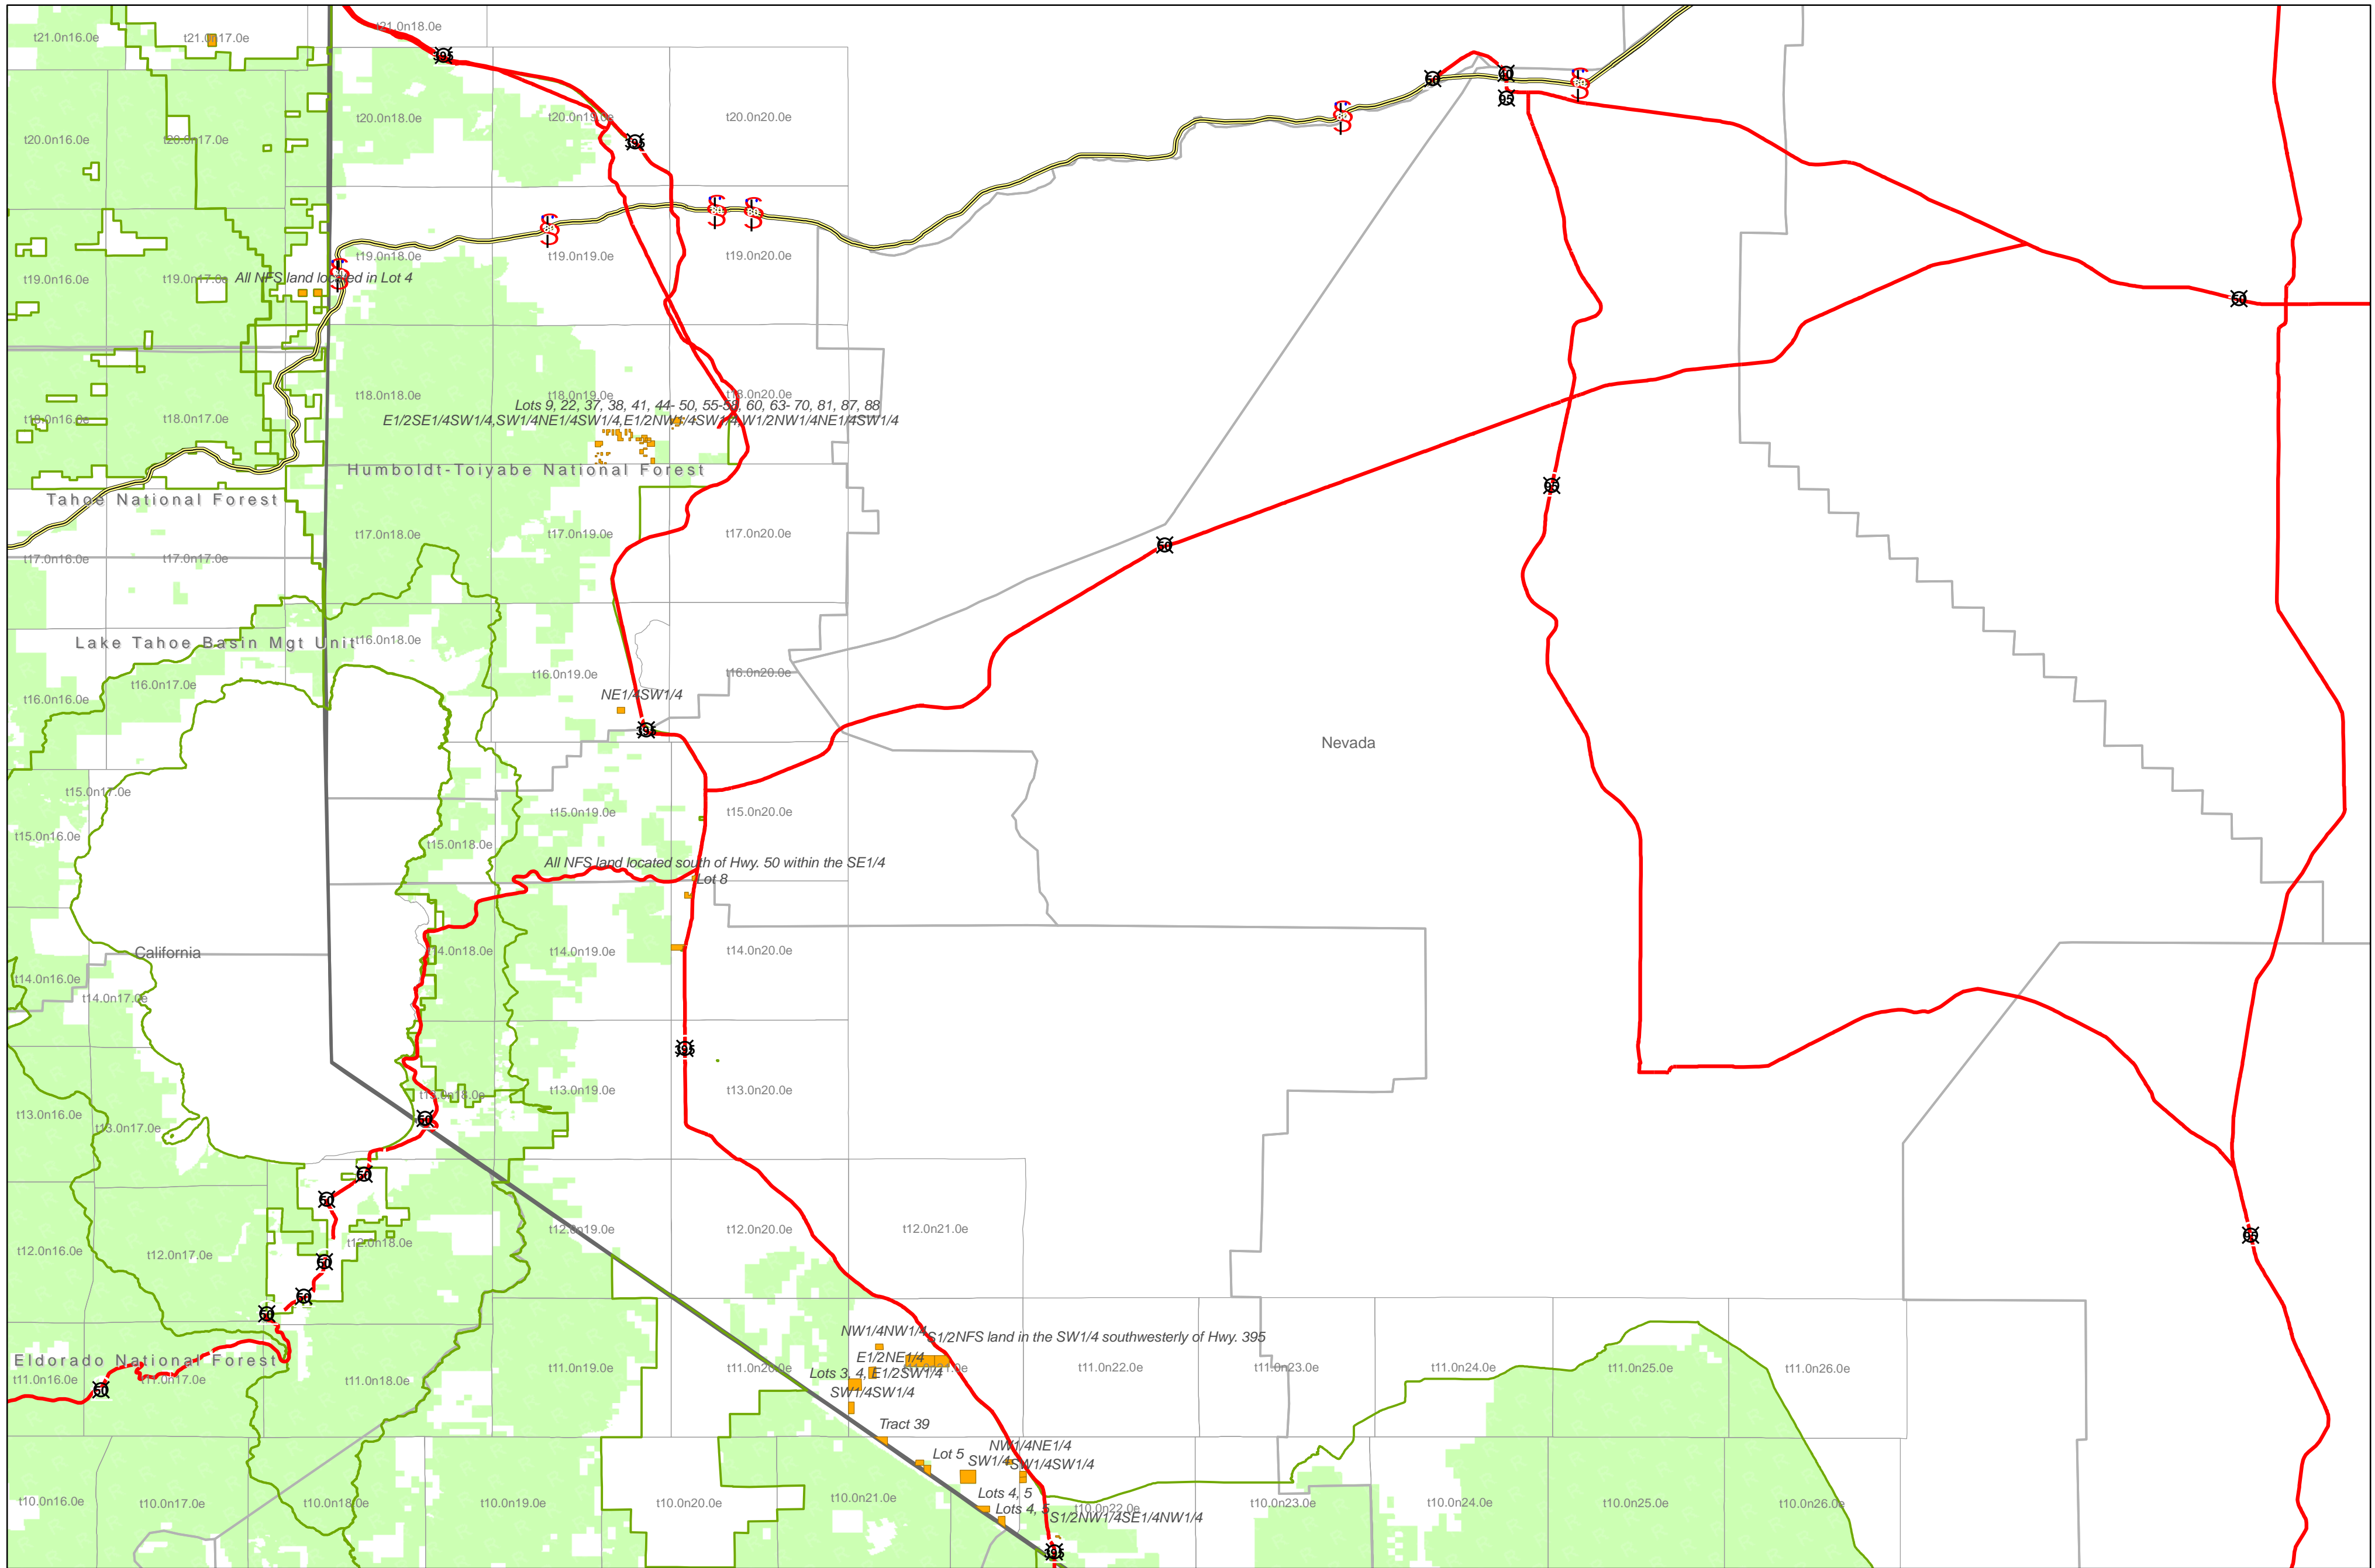

Humboldt-Toiyabe National Forest (west half)

- USFS parcels potentially eligible for sale
- State boundary
- County boundary
- Administrative Forest boundary
- PLSS Townships
- USFS ownership

Map created February 7th, 2007

1:307,522

Disclaimer: All parcels shown are subject to change without prior notification. The Forest Service does not warrant the current condition of title for parcels shown. Outstanding rights and restrictions may encumber the title to any or all of the subject parcels.