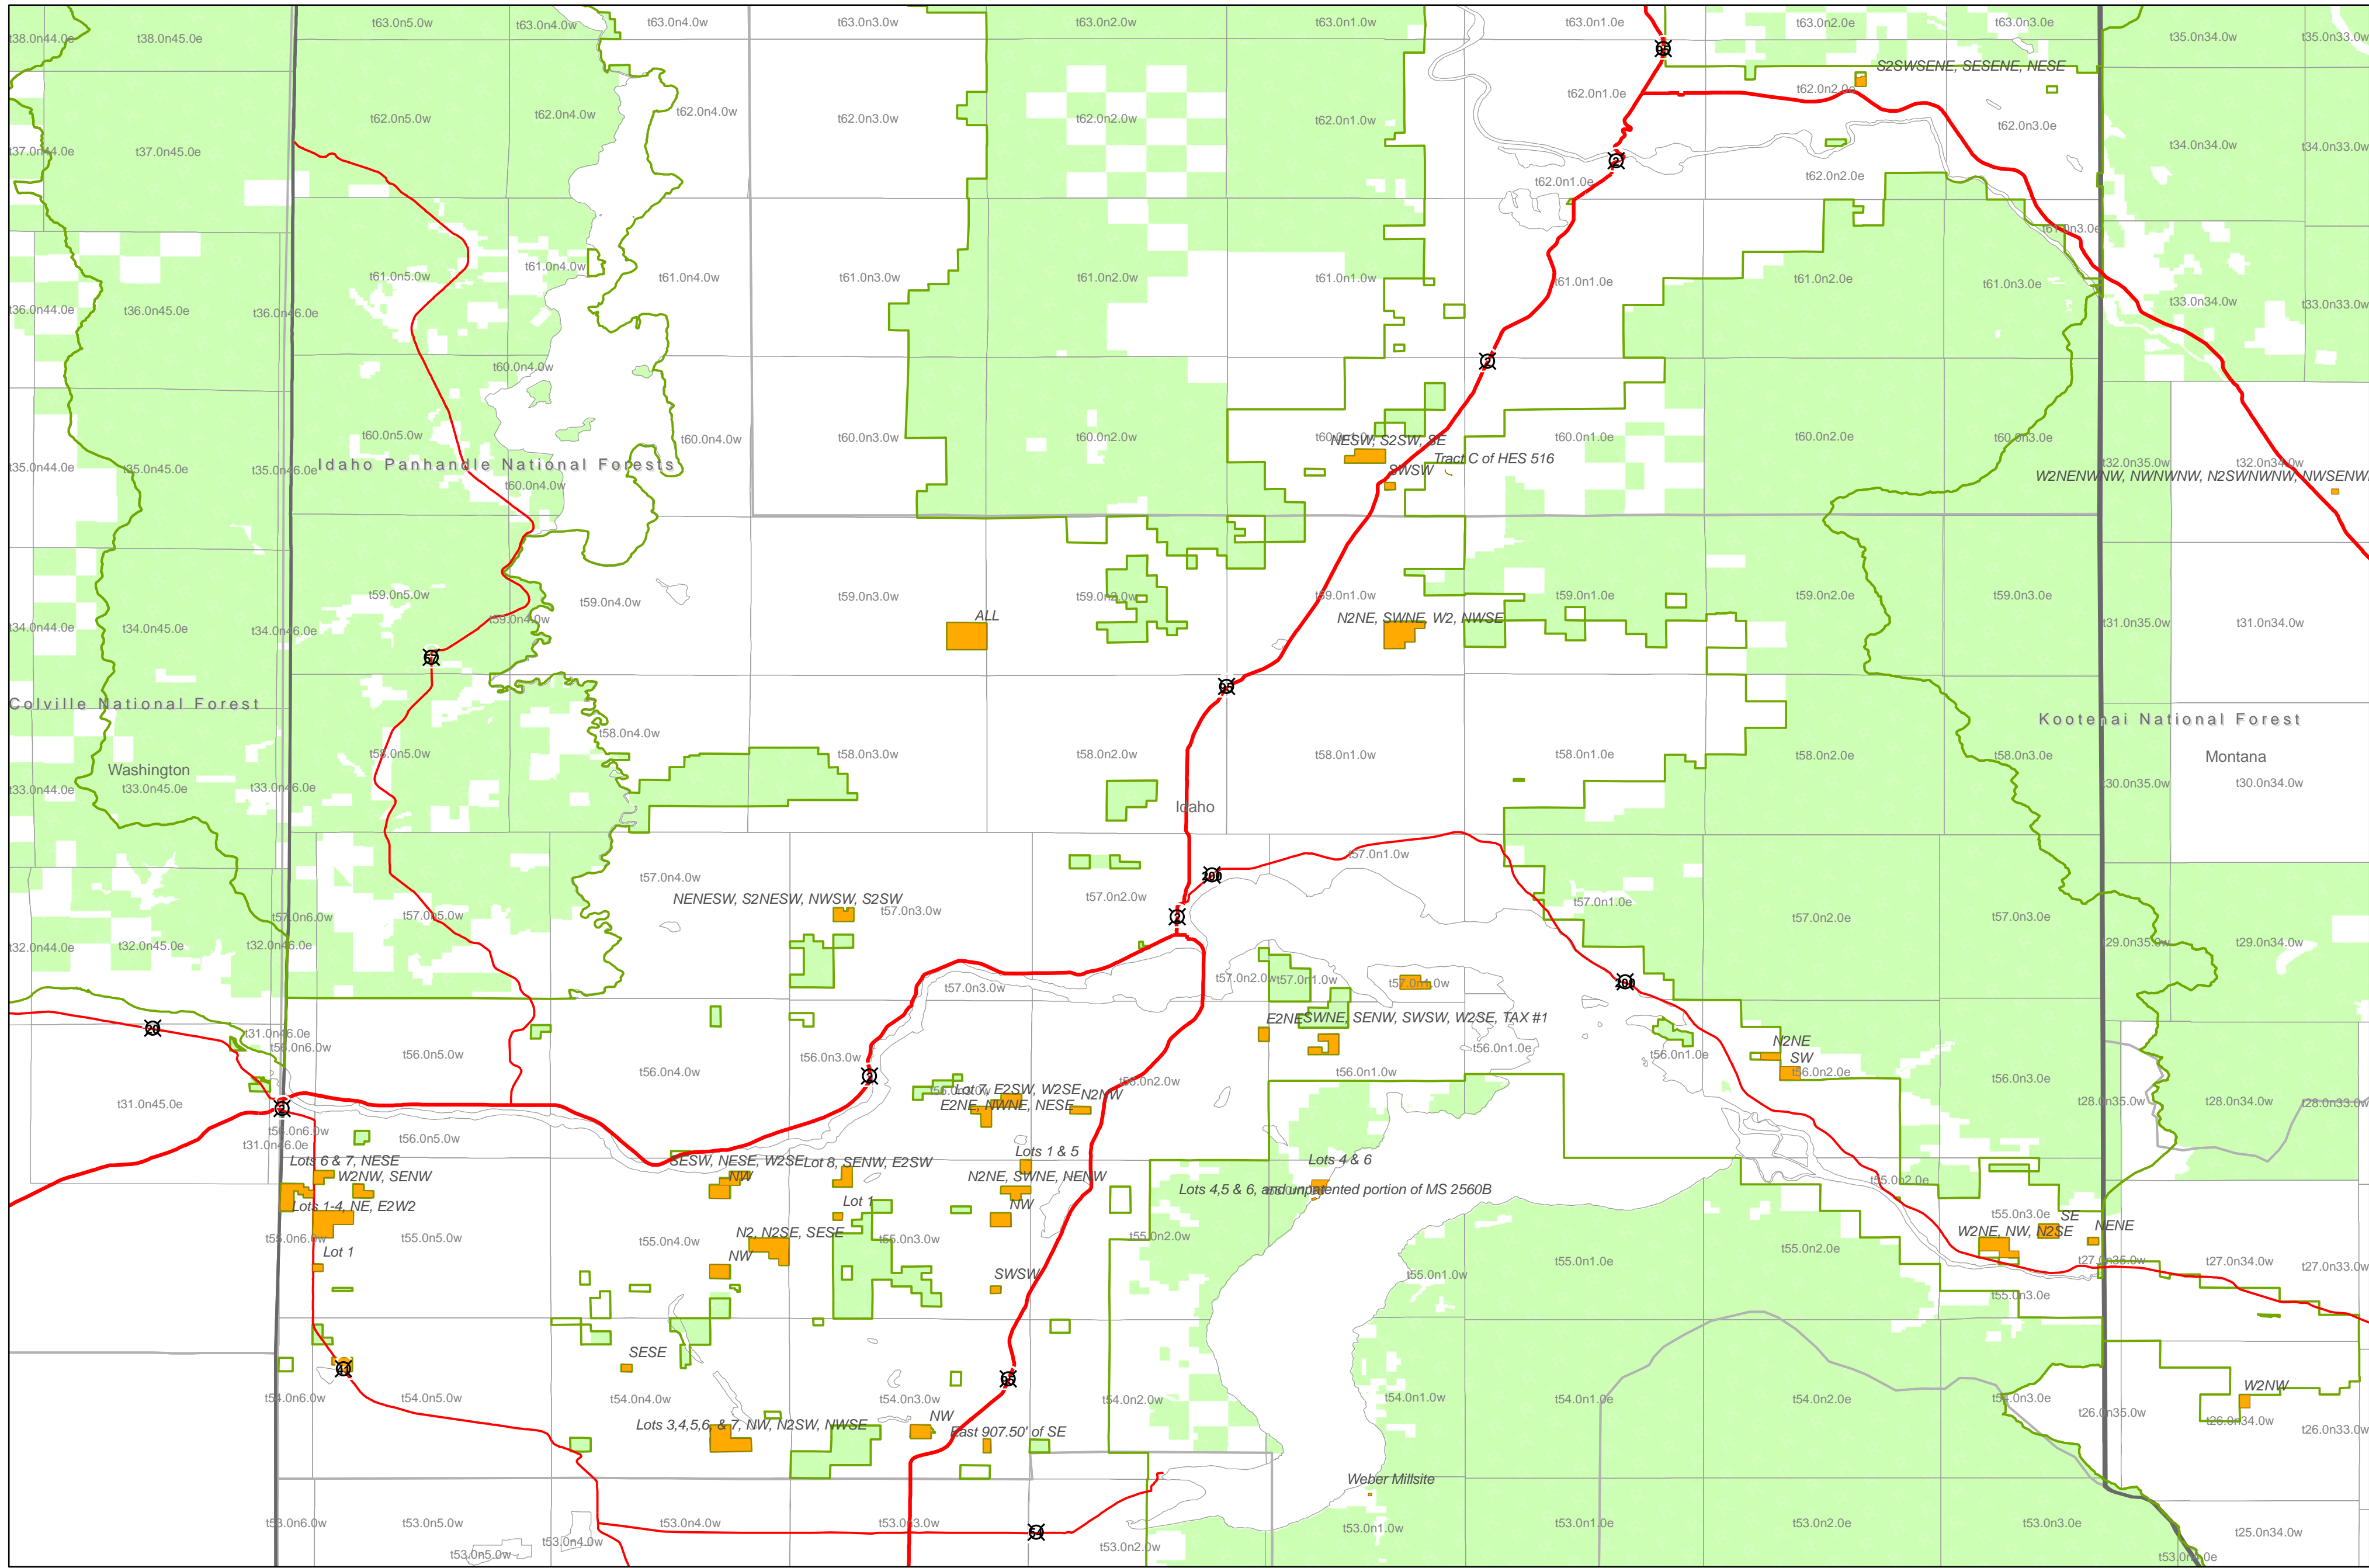

Kaniksu National Forest

- USFS parcels potentially eligible for sale
- State boundary
- County boundary
- Administrative Forest boundary
- PLSS Townships
- USFS ownership

Map created February 7th, 2007

1:267,018

Disclaimer: All parcels shown are subject to change without prior notification. The Forest Service does not warrant the current condition of title for parcels shown. Outstanding rights and restrictions may encumber the title to any or all of the subject parcels.