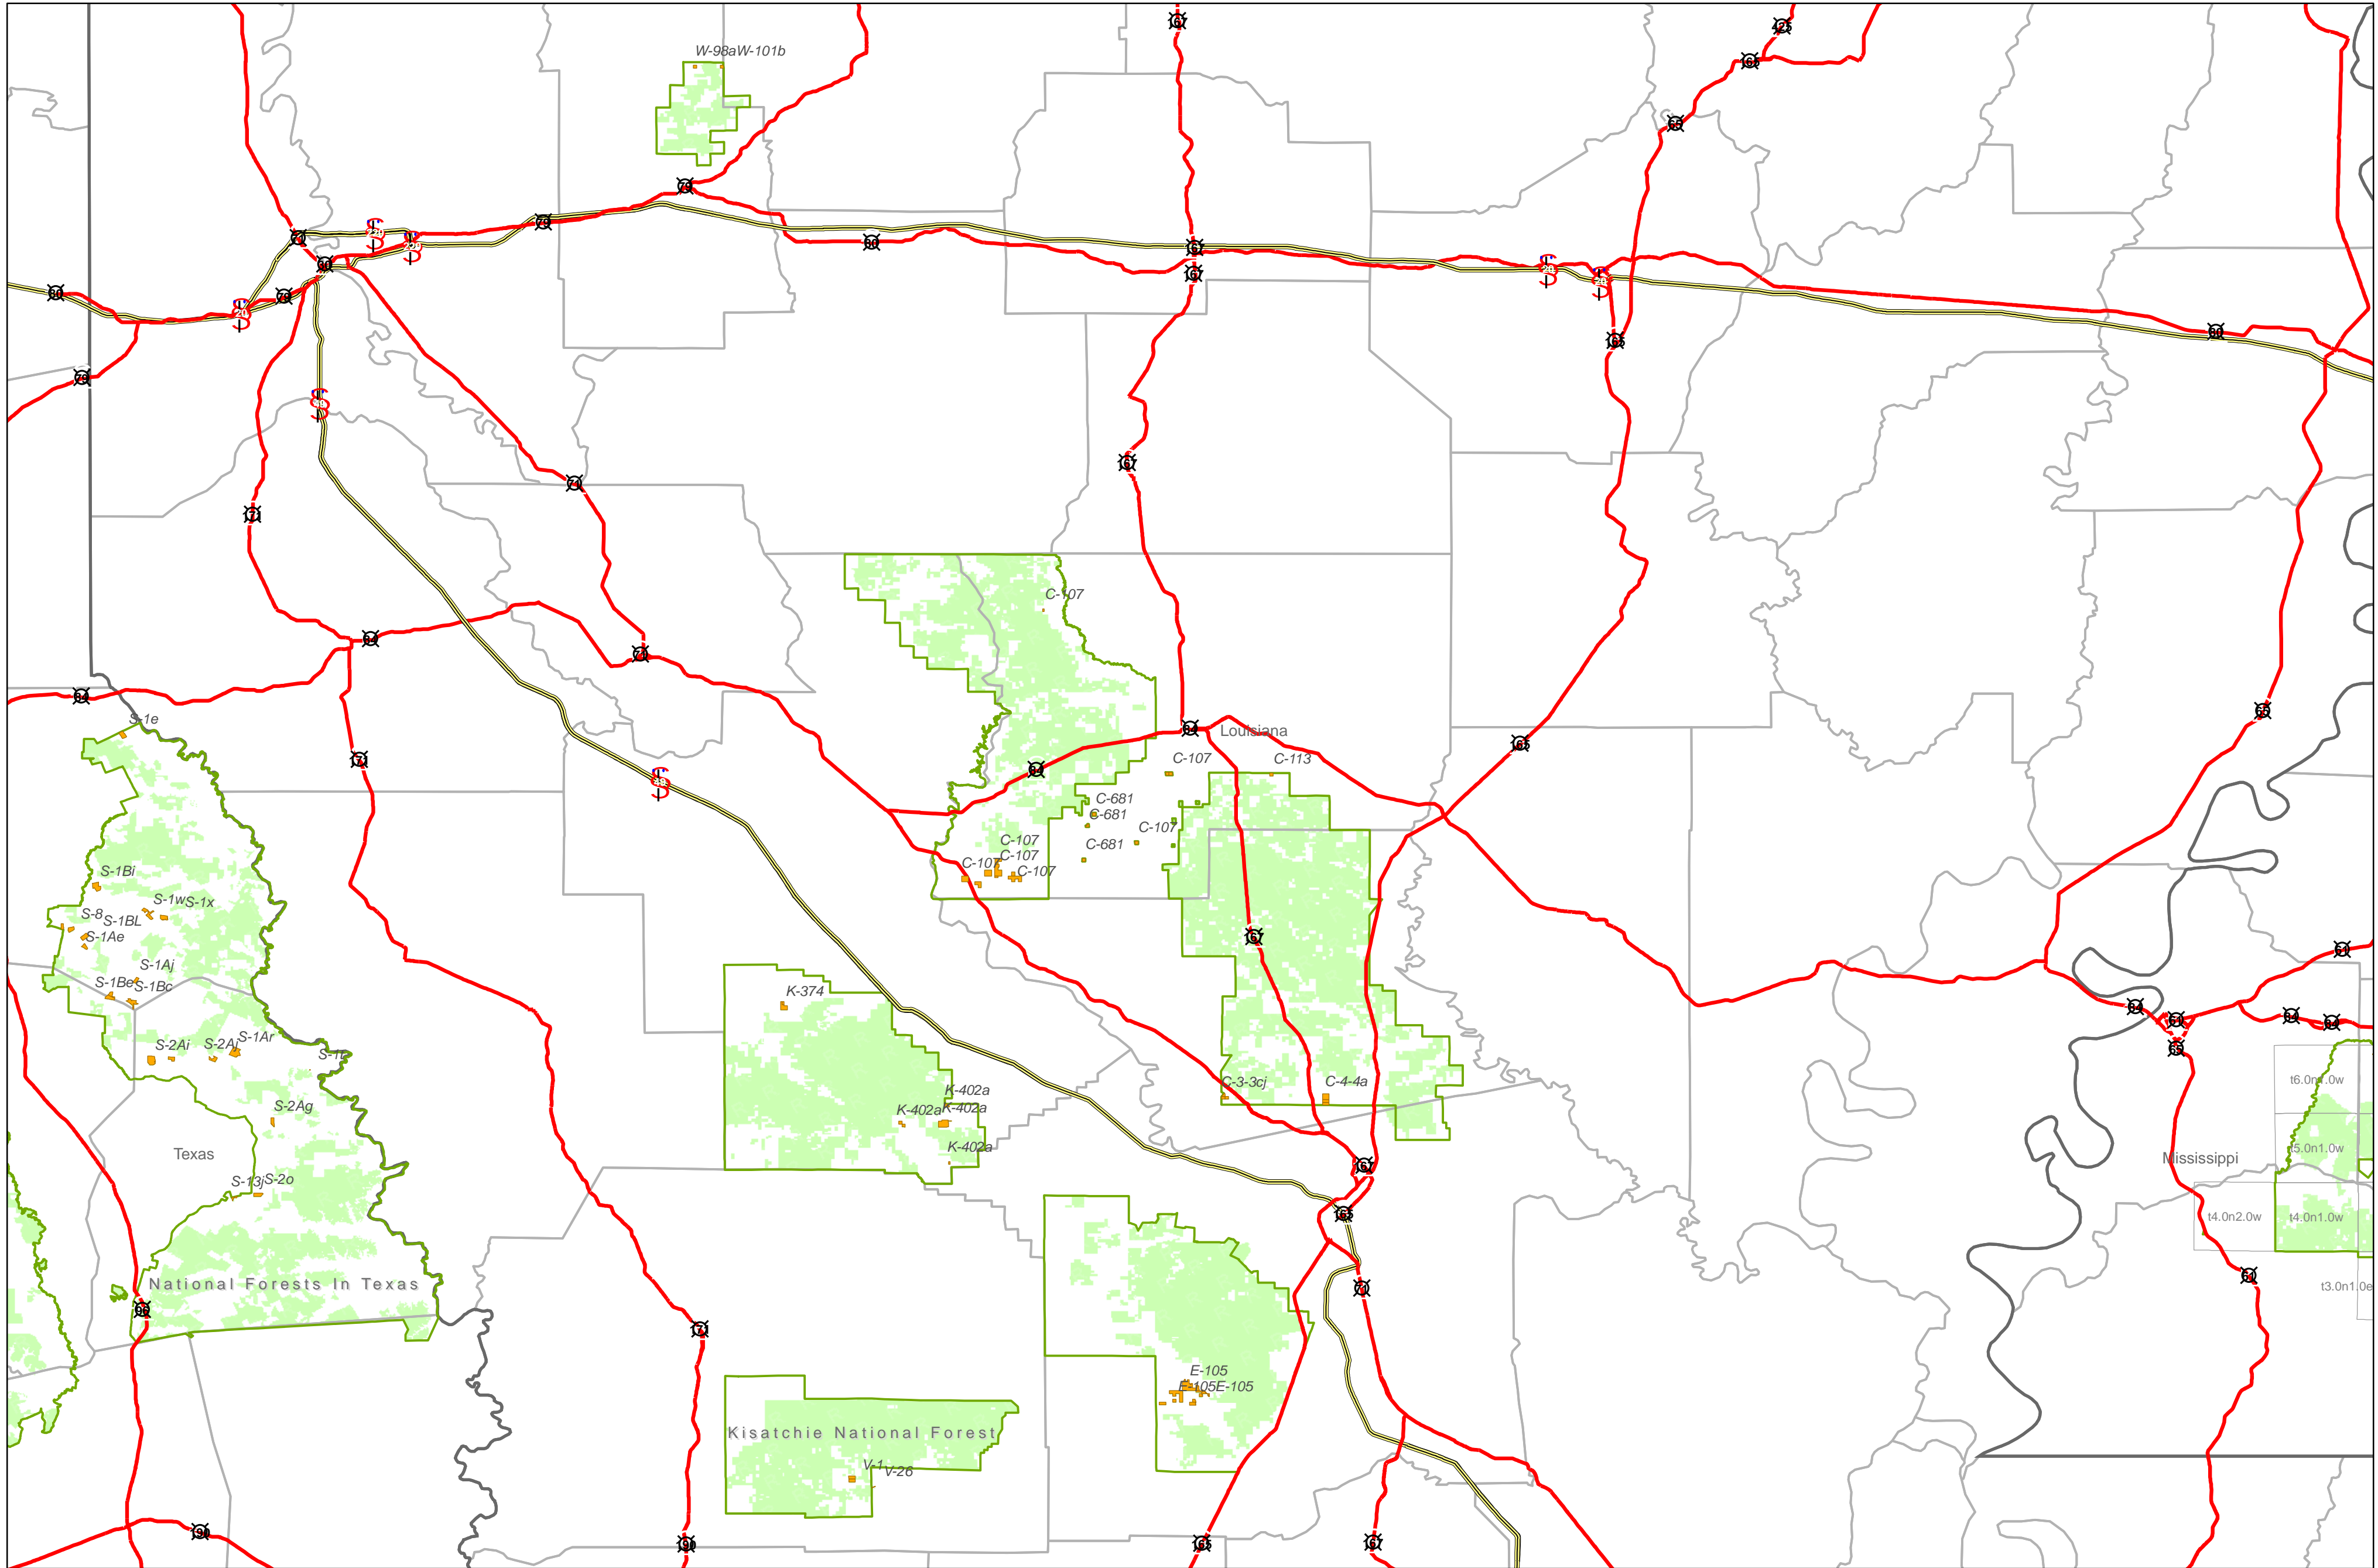

Kisatchie National Forest

■ USFS parcels potentially eligible for sale
 State boundary
 County boundary
 Administrative Forest boundary
 PLSS Townships
 USFS ownership

Map created February 7th, 2007

1:625,691