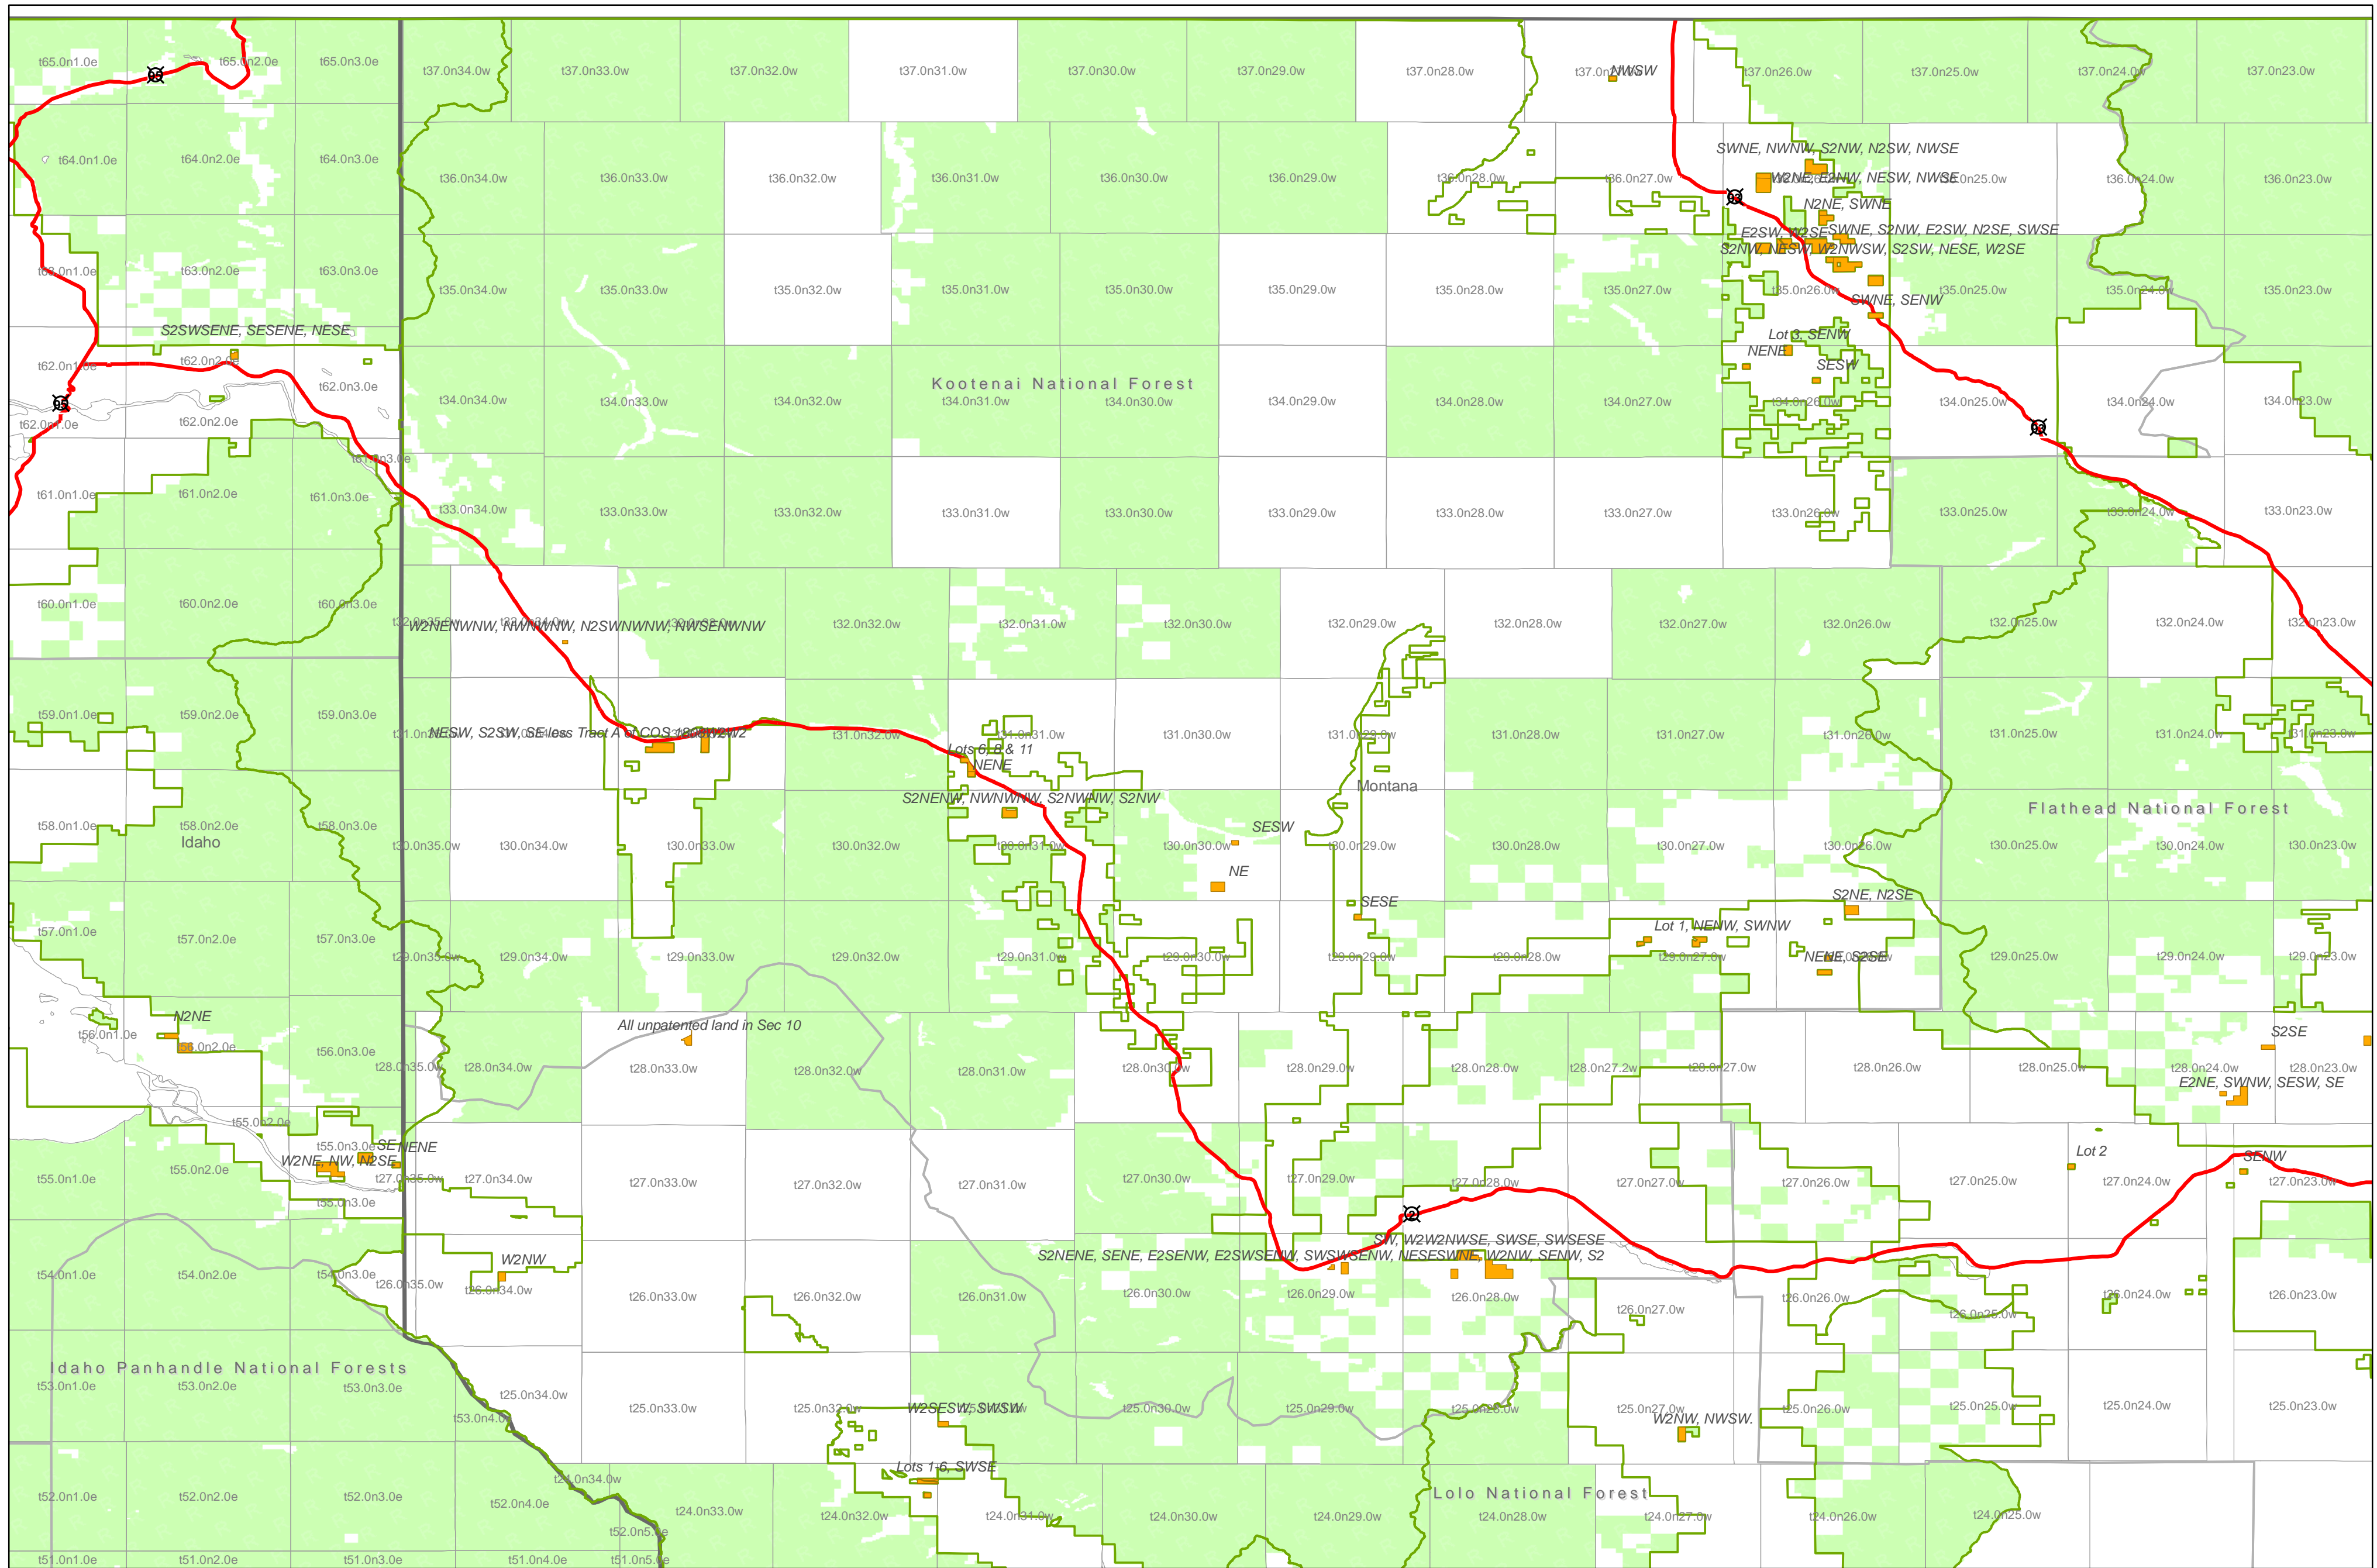

# Kootenai National Forest

■ USFS parcels potentially eligible for sale  
 State boundary  
 County boundary  
 Administrative Forest boundary  
 PLSS Townships  
 USFS ownership

Map created February 7th, 2007

1:383,217

Disclaimer: All parcels shown are subject to change without prior notification. The Forest Service does not warrant the current condition of title for parcels shown. Outstanding rights and restrictions may encumber the title to any or all of the subject parcels.