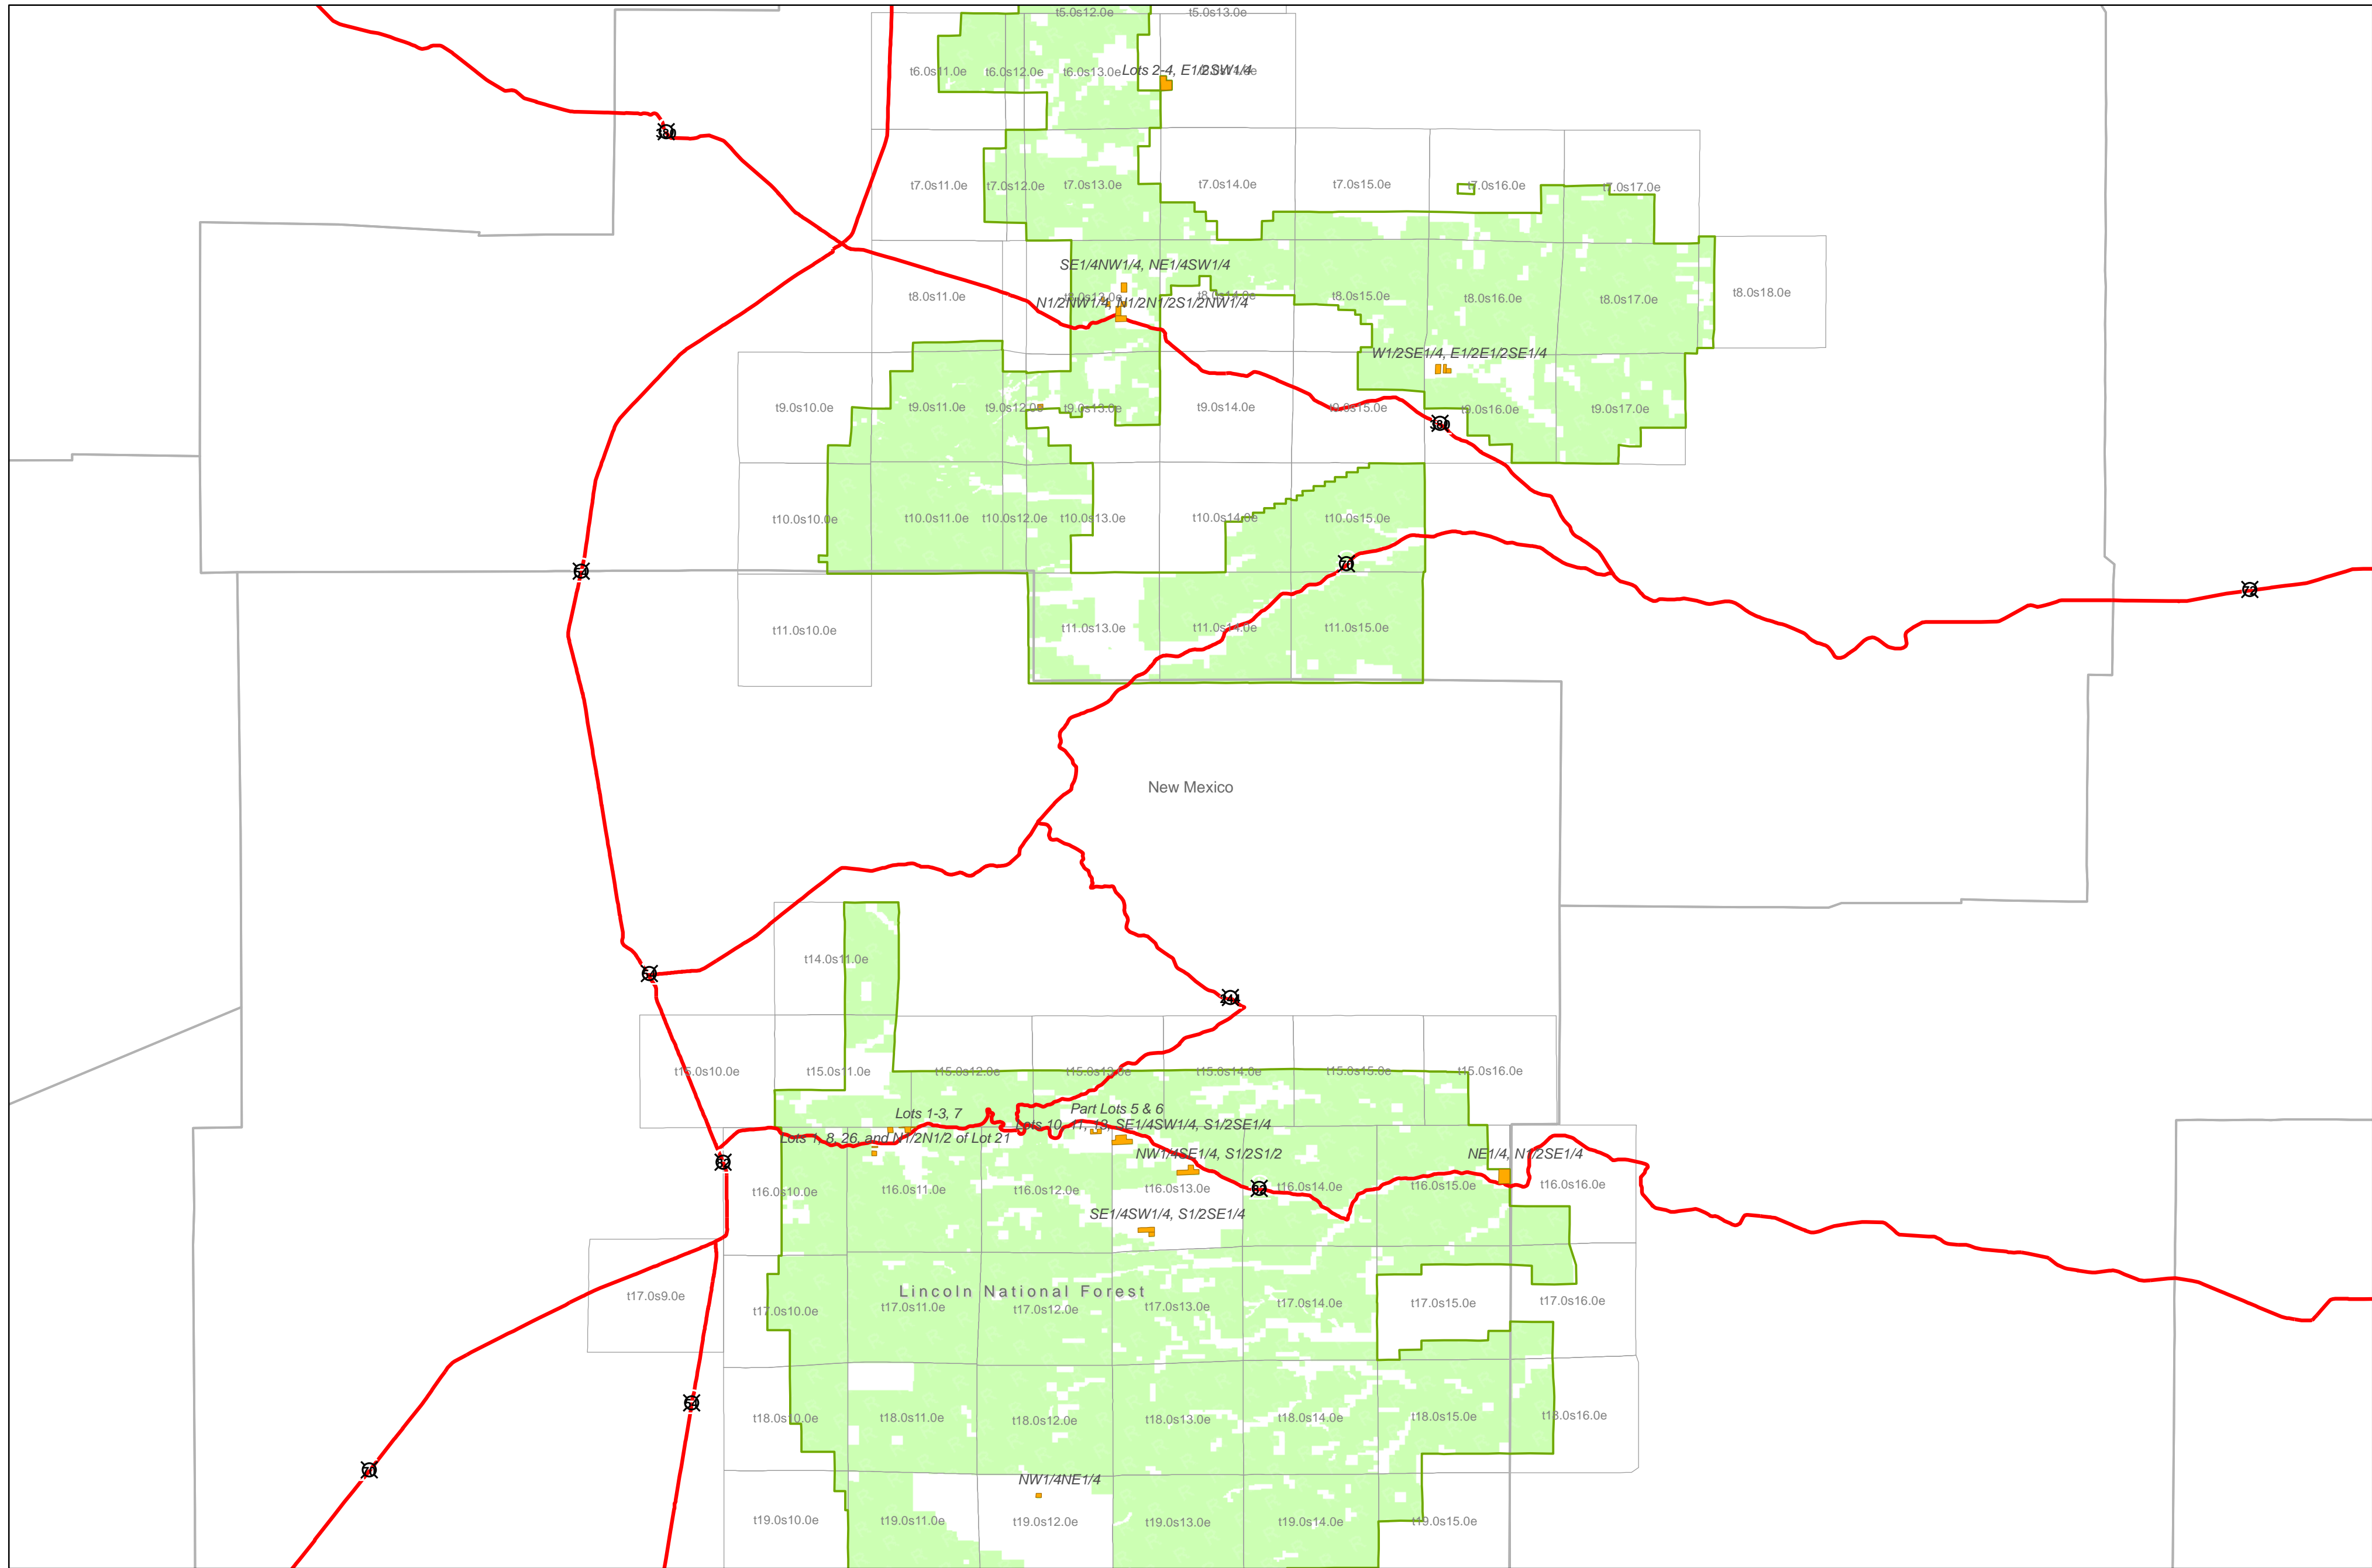

Lincoln National Forest

- USFS parcels potentially eligible for sale
- State boundary
- County boundary
- Administrative Forest boundary
- PLSS Townships
- USFS ownership

Map created February 7th, 2007

1:381,169

Disclaimer: All parcels shown are subject to change without prior notification. The Forest Service does not warrant the current condition of title for parcels shown. Outstanding rights and restrictions may encumber the title to any or all of the subject parcels.