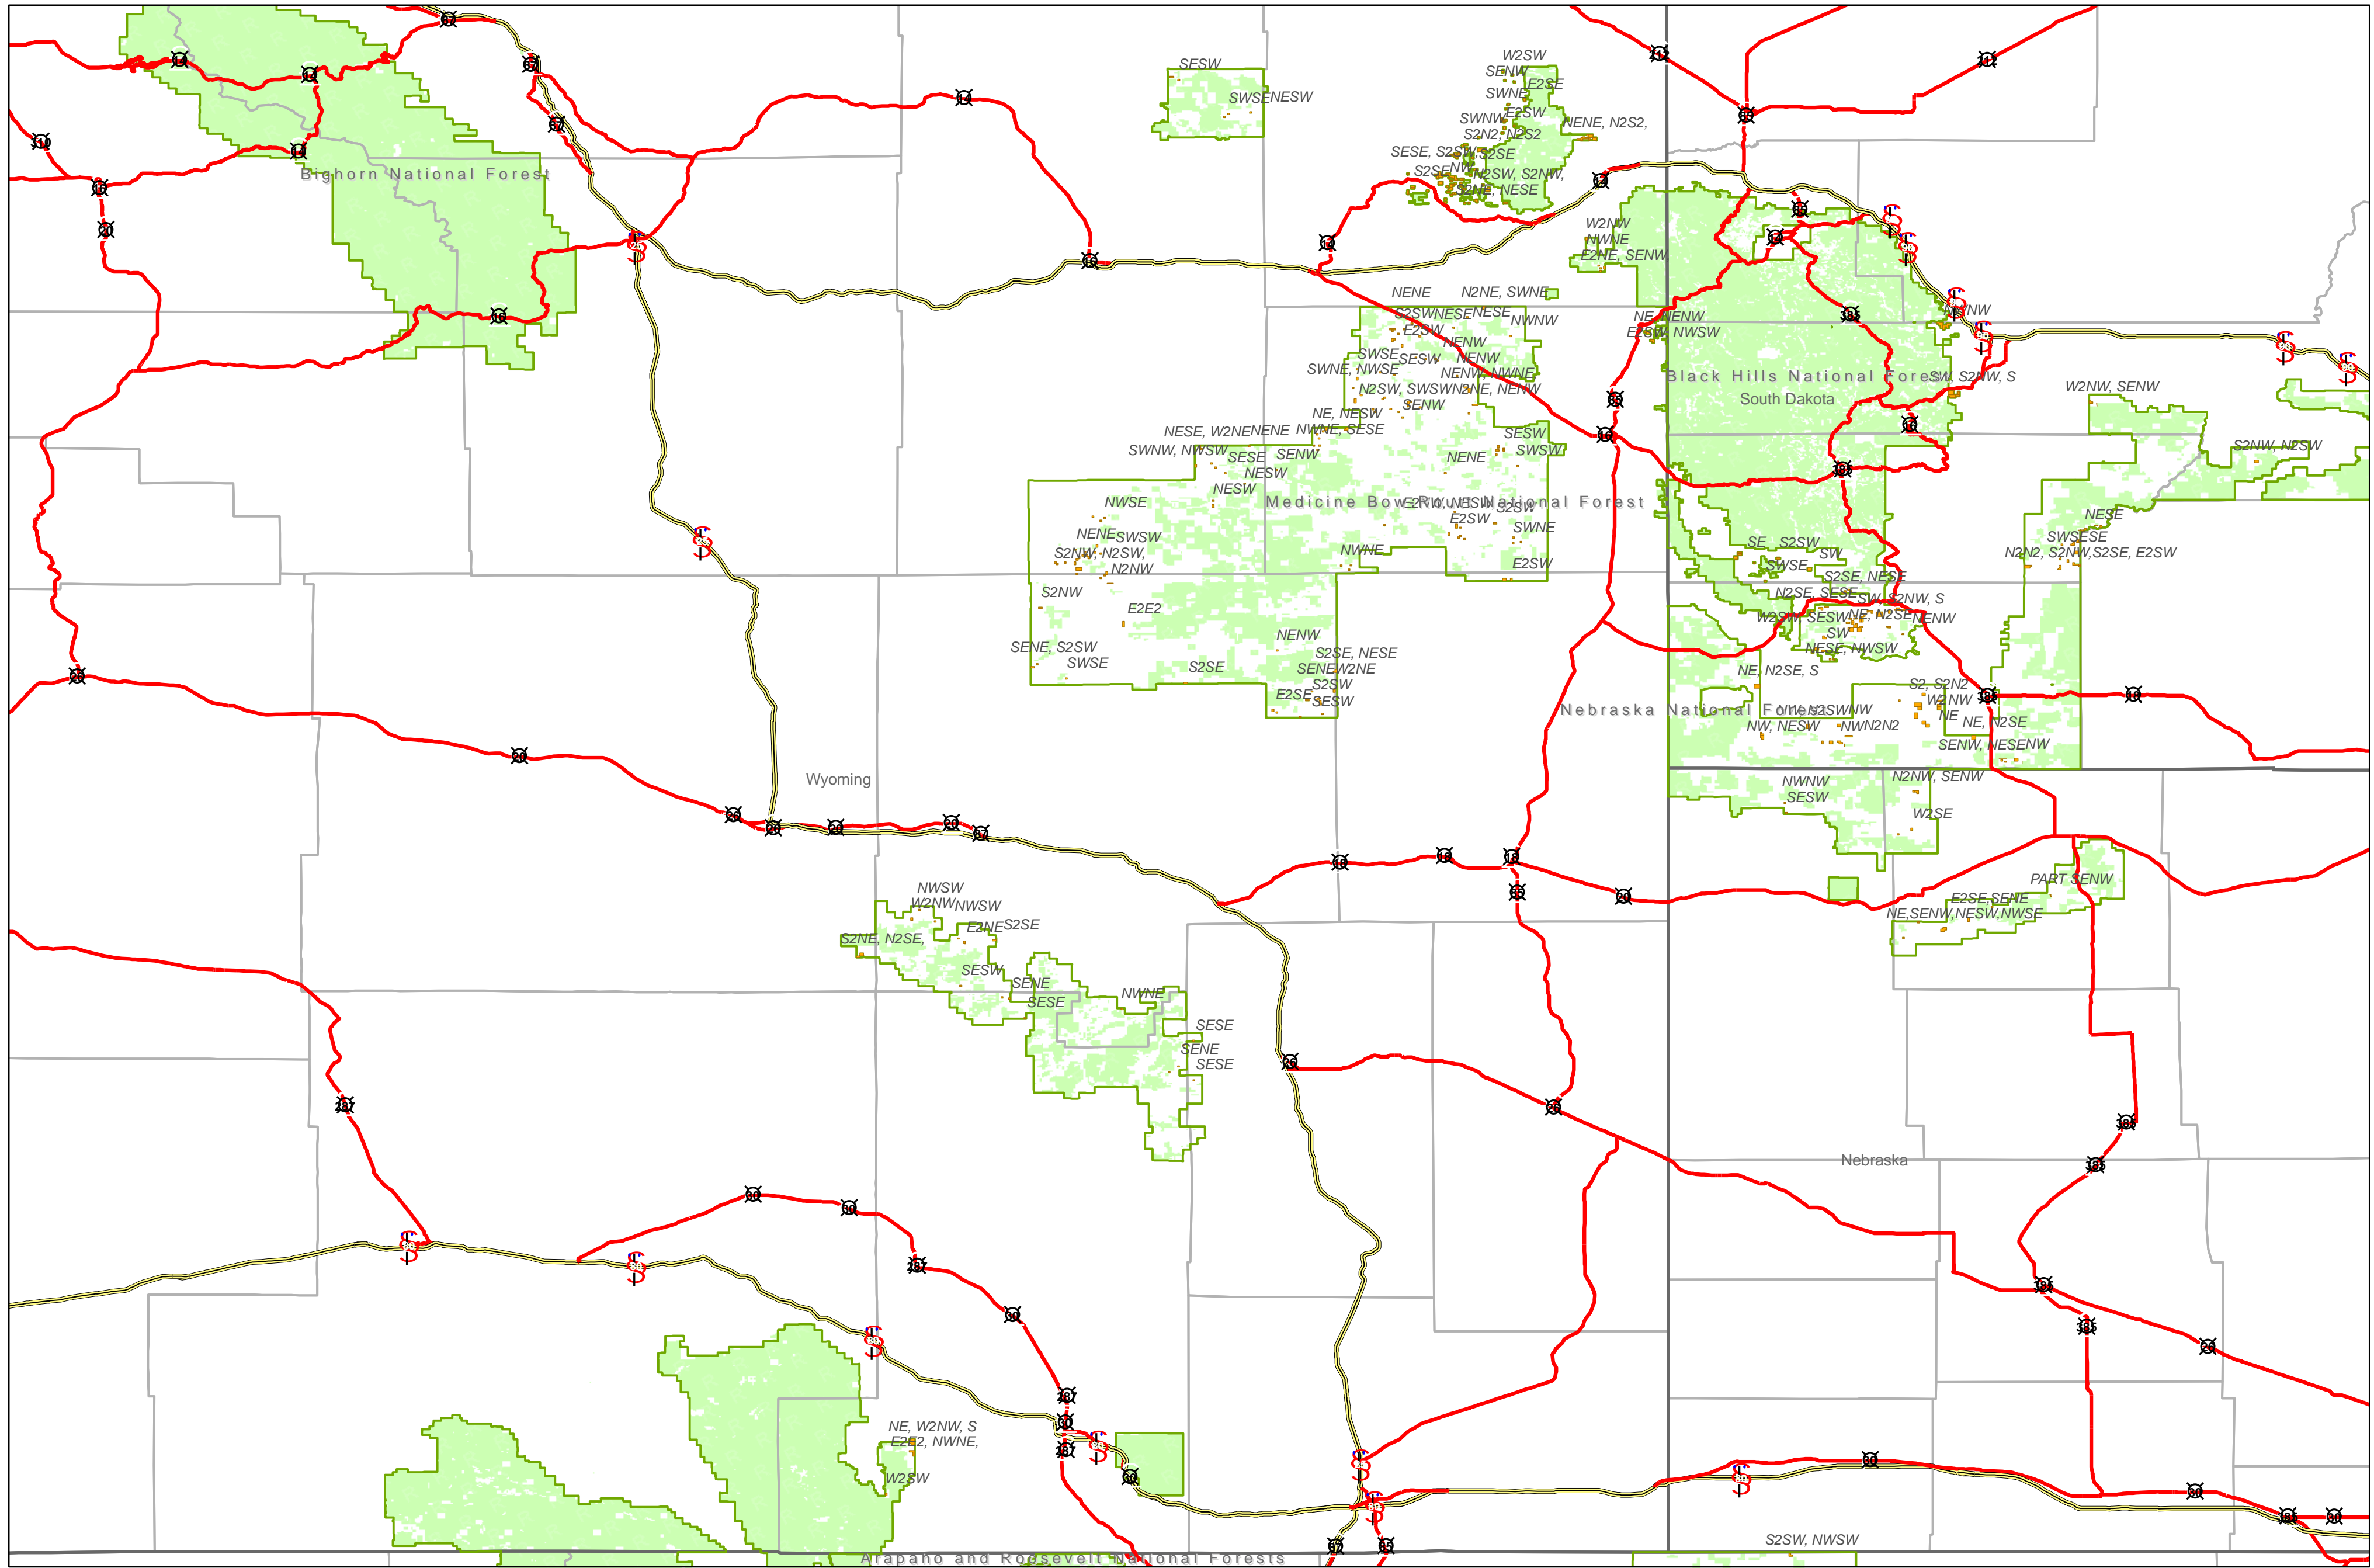

Medicine Bow-Routt National Forest

1:1,251,690

- USFS parcels potentially eligible for sale
 - State boundary
 - County boundary
 - Administrative Forest boundary
 - USFS ownership
- Map created February 7th, 2007

Disclaimer: All parcels shown are subject to change without prior notification. The Forest Service does not warrant the current condition of title for parcels shown. Outstanding rights and restrictions may encumber the title to any or all of the subject parcels.