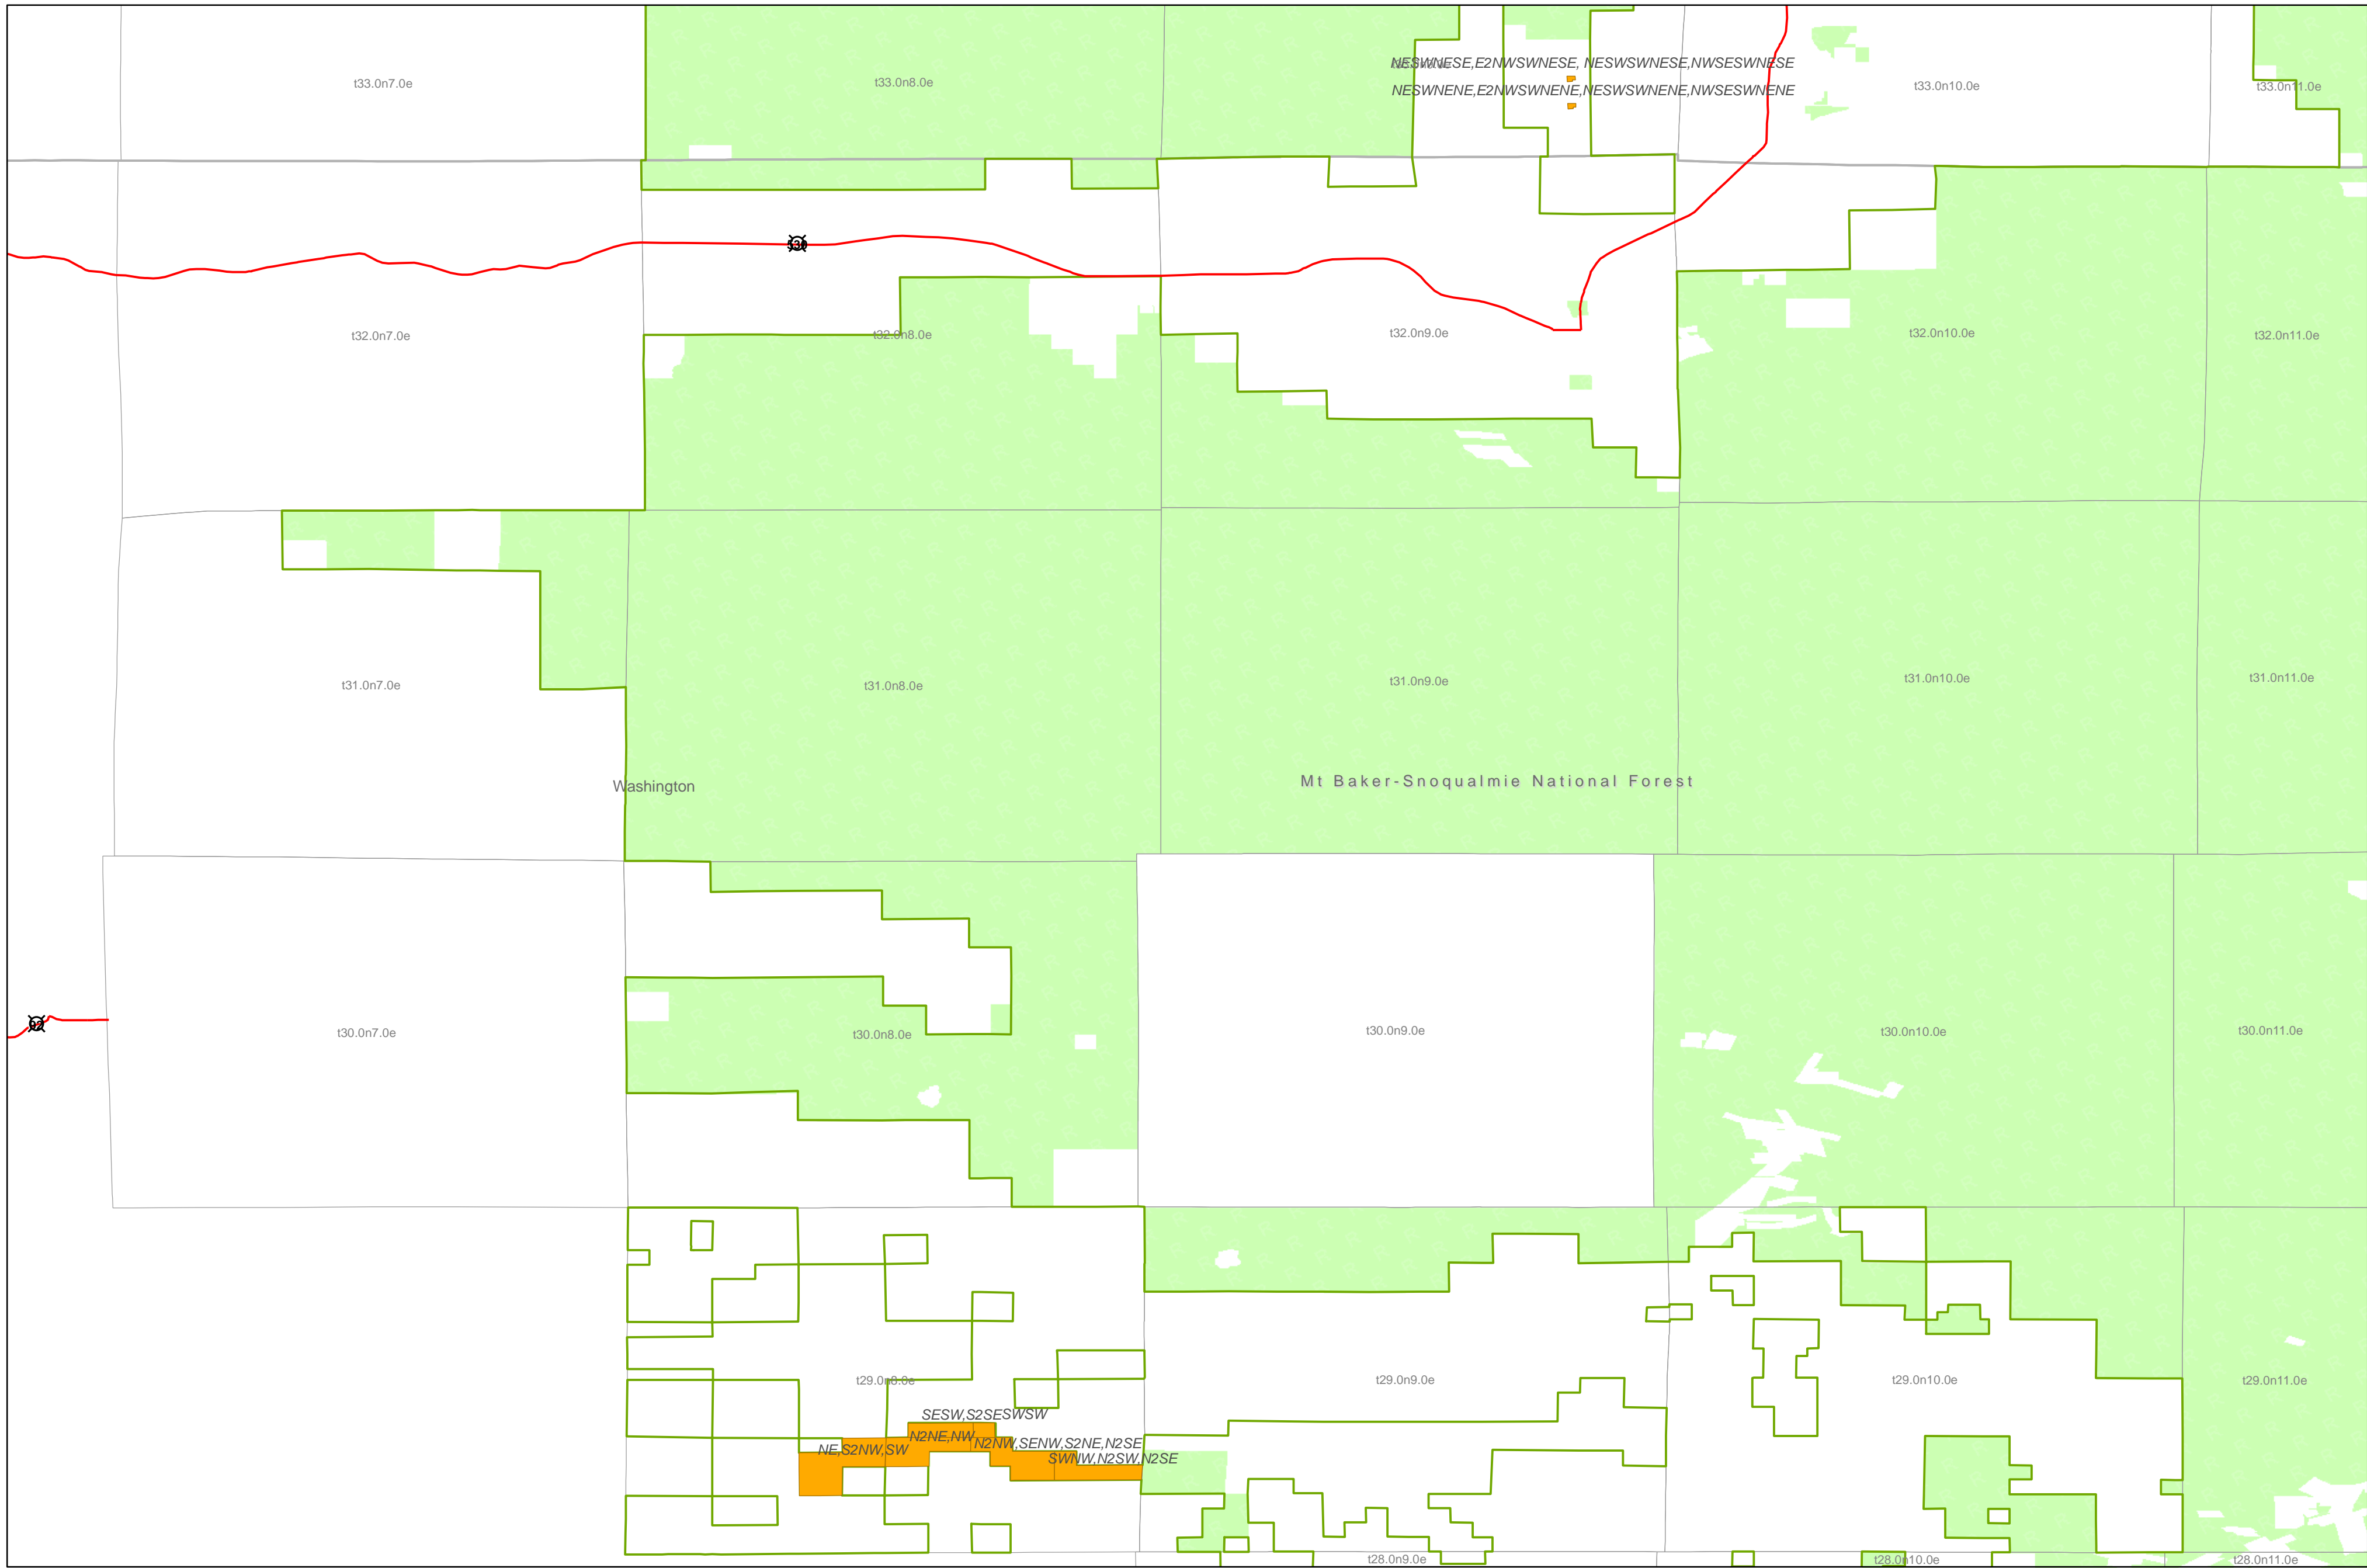

# Mt. Baker-Snoqualmie National Forest

- USFS parcels potentially eligible for sale
- State boundary
- County boundary
- Administrative Forest boundary
- PLSS Townships
- USFS ownership

Map created February 7th, 2007

1:122,388

Disclaimer: All parcels shown are subject to change without prior notification. The Forest Service does not warrant the current condition of title for parcels shown. Outstanding rights and restrictions may encumber the title to any or all of the subject parcels.