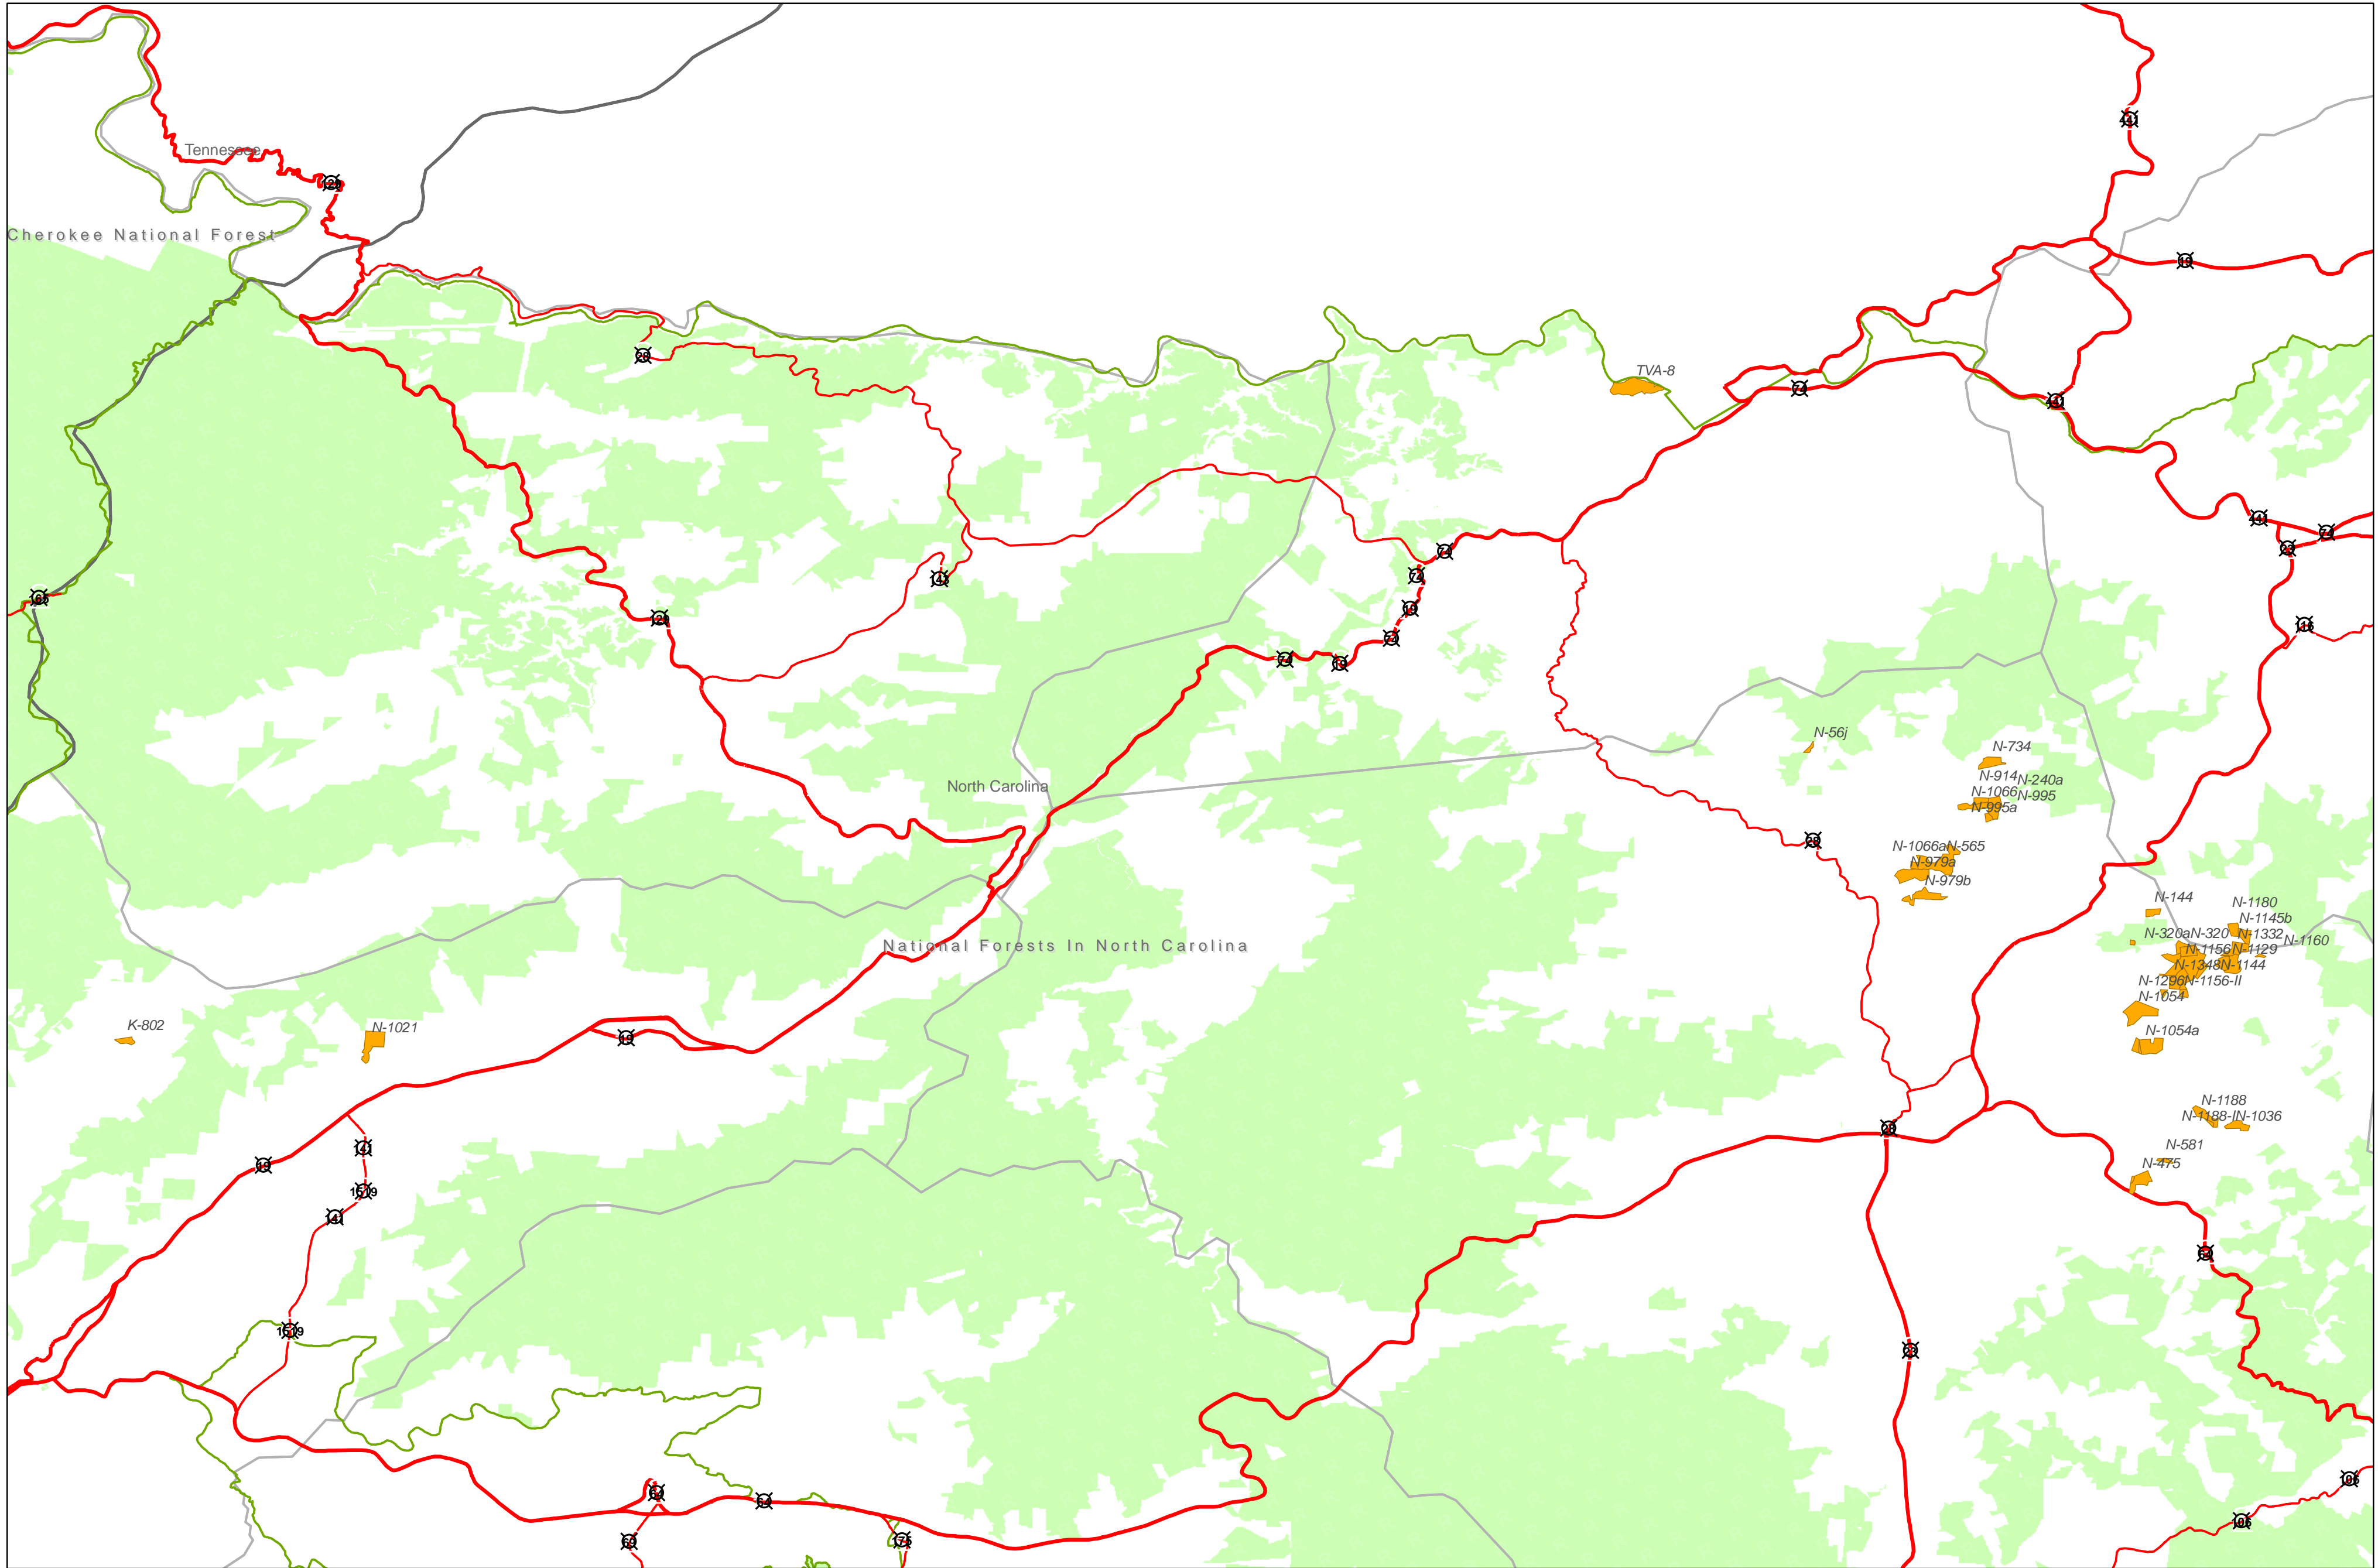

Nantahala National Forest

USFS parcels potentially eligible for sale
State boundary
County boundary
Administrative Forest boundary
PLSS Townships
USFS ownership
Map created February 7th, 2007

1:170,819

Disclaimer: All parcels shown are subject to change without prior notification. The Forest Service does not warrant the current condition of title for parcels shown. Outstanding rights and restrictions may encumber the title to any or all of the subject parcels.