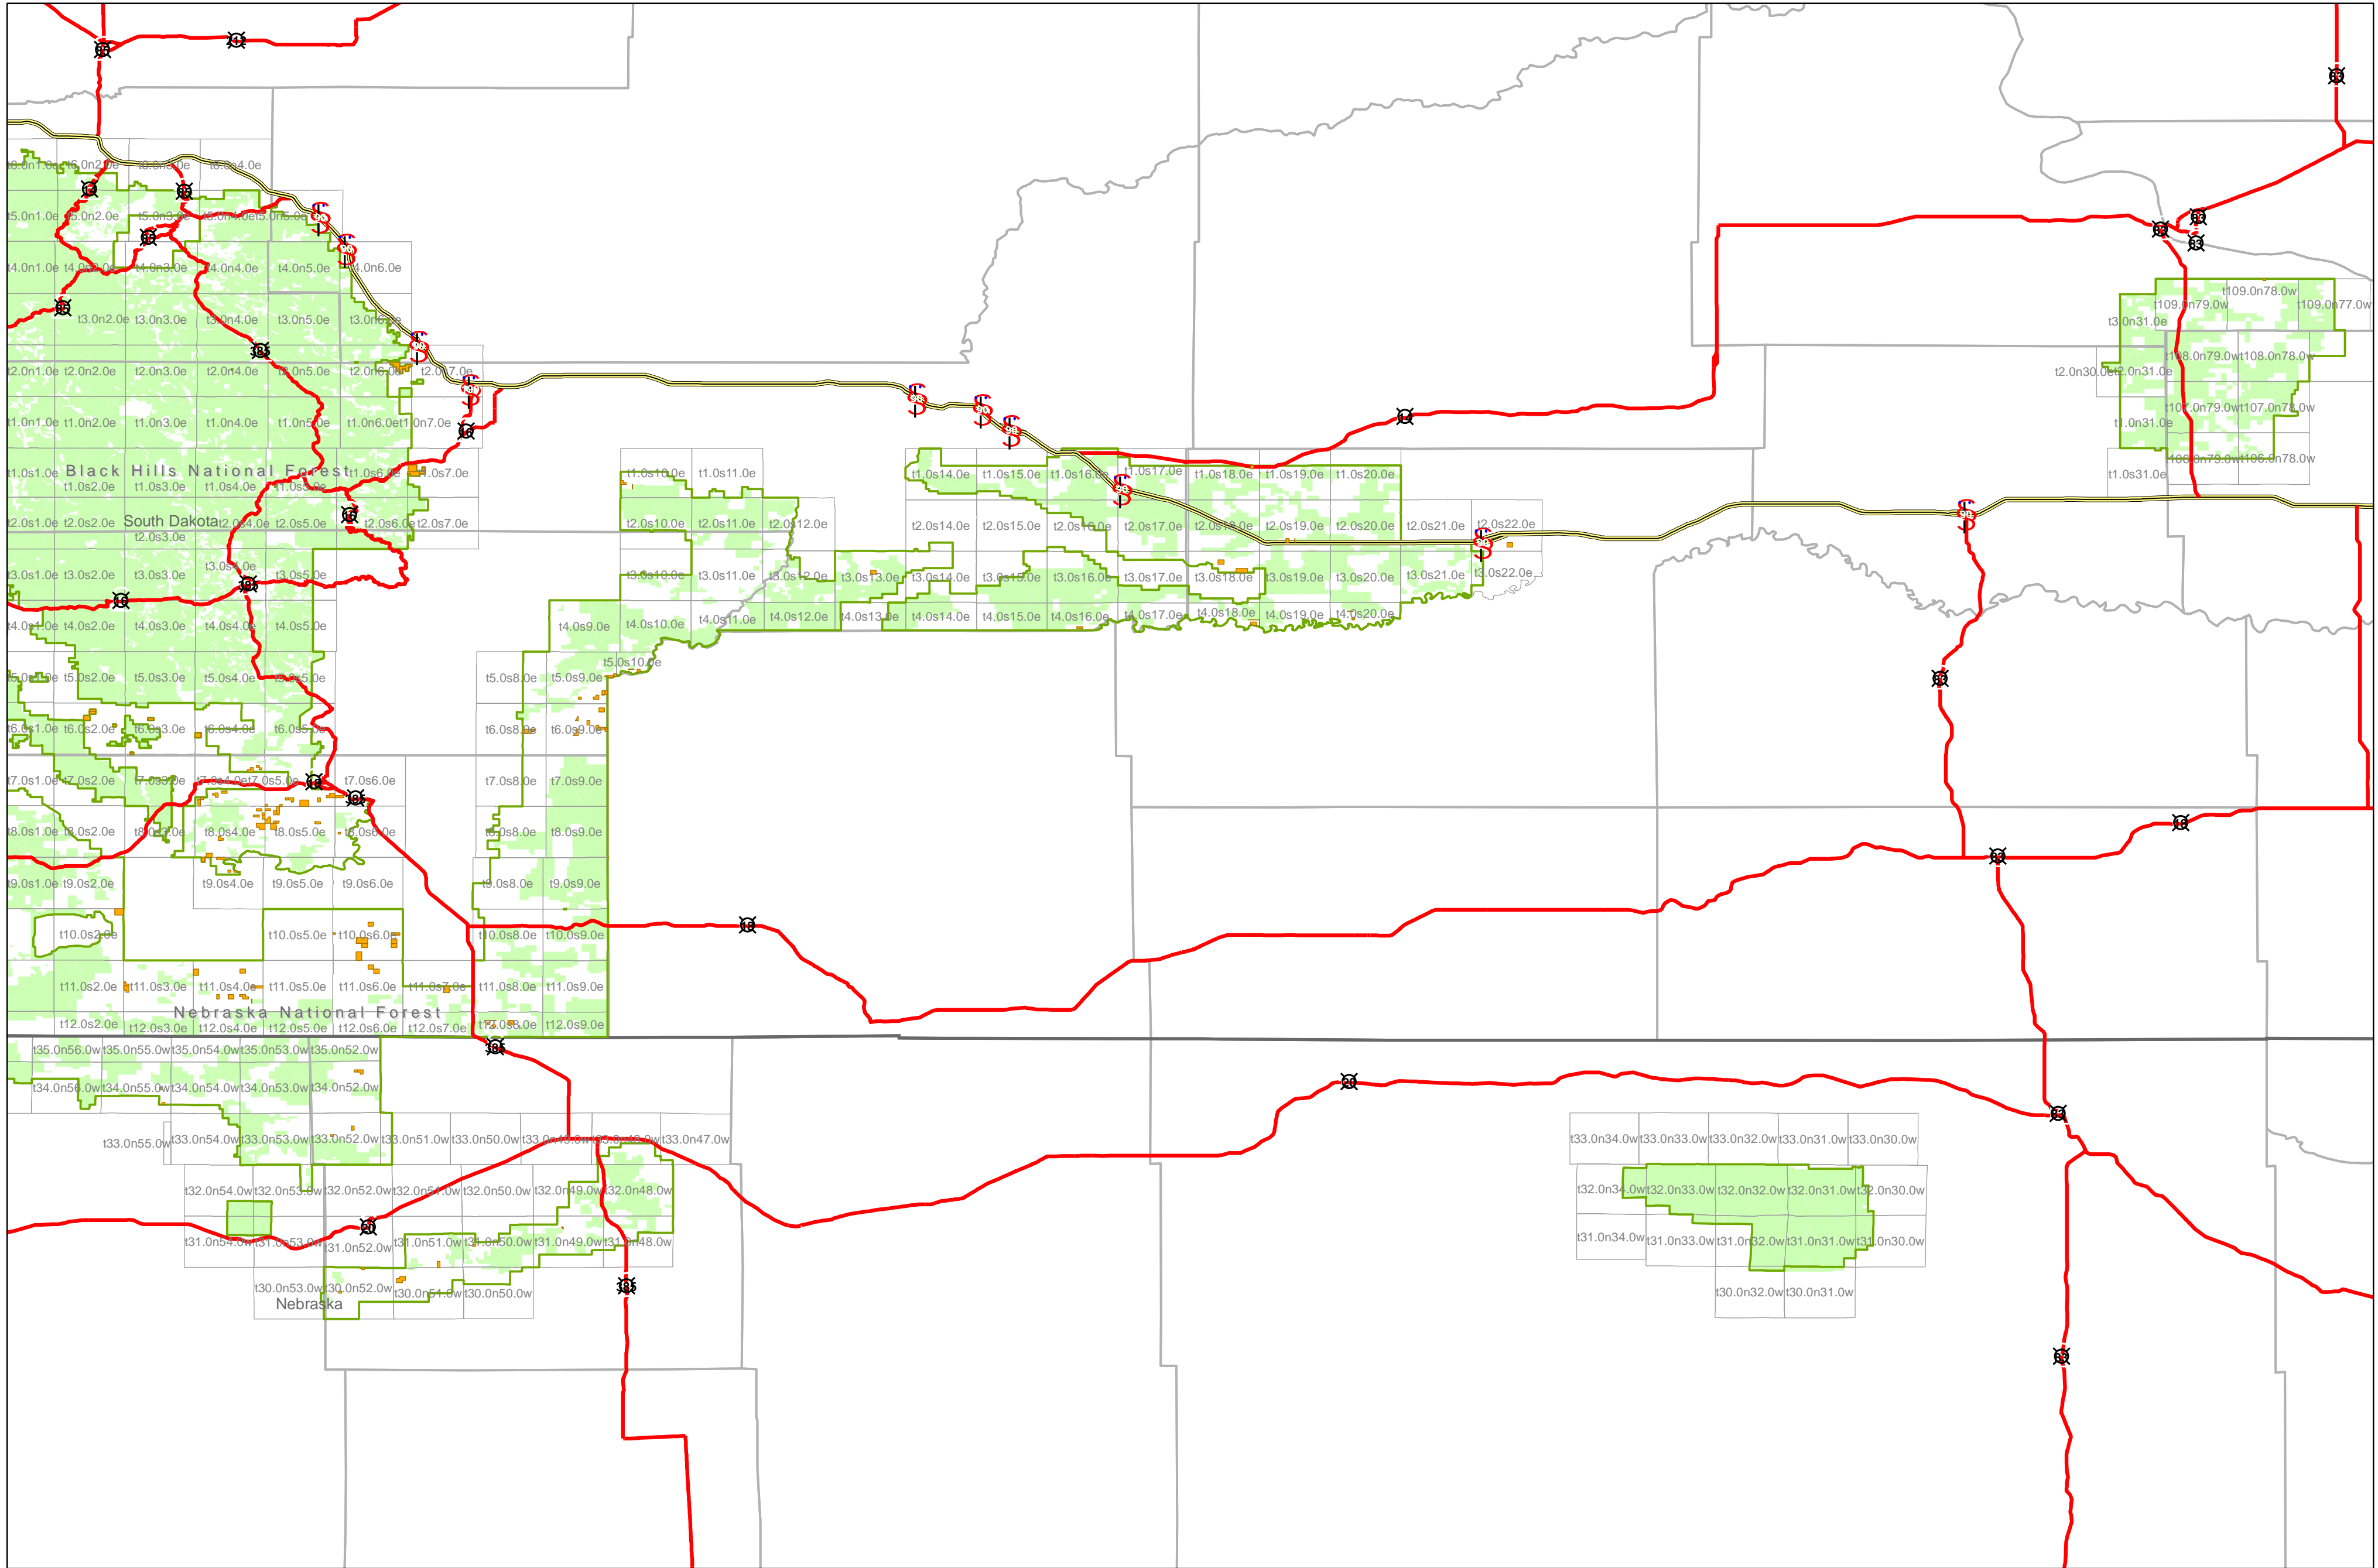

Nebraska National Forest

- USFS parcels potentially eligible for sale
- State boundary
- County boundary
- Administrative Forest boundary
- PLSS Townships
- USFS ownership

Map created February 7th, 2007

1:831,546

Disclaimer: All parcels shown are subject to change without prior notification. The Forest Service does not warrant the current condition of title for parcels shown. Outstanding rights and restrictions may encumber the title to any or all of the subject parcels.