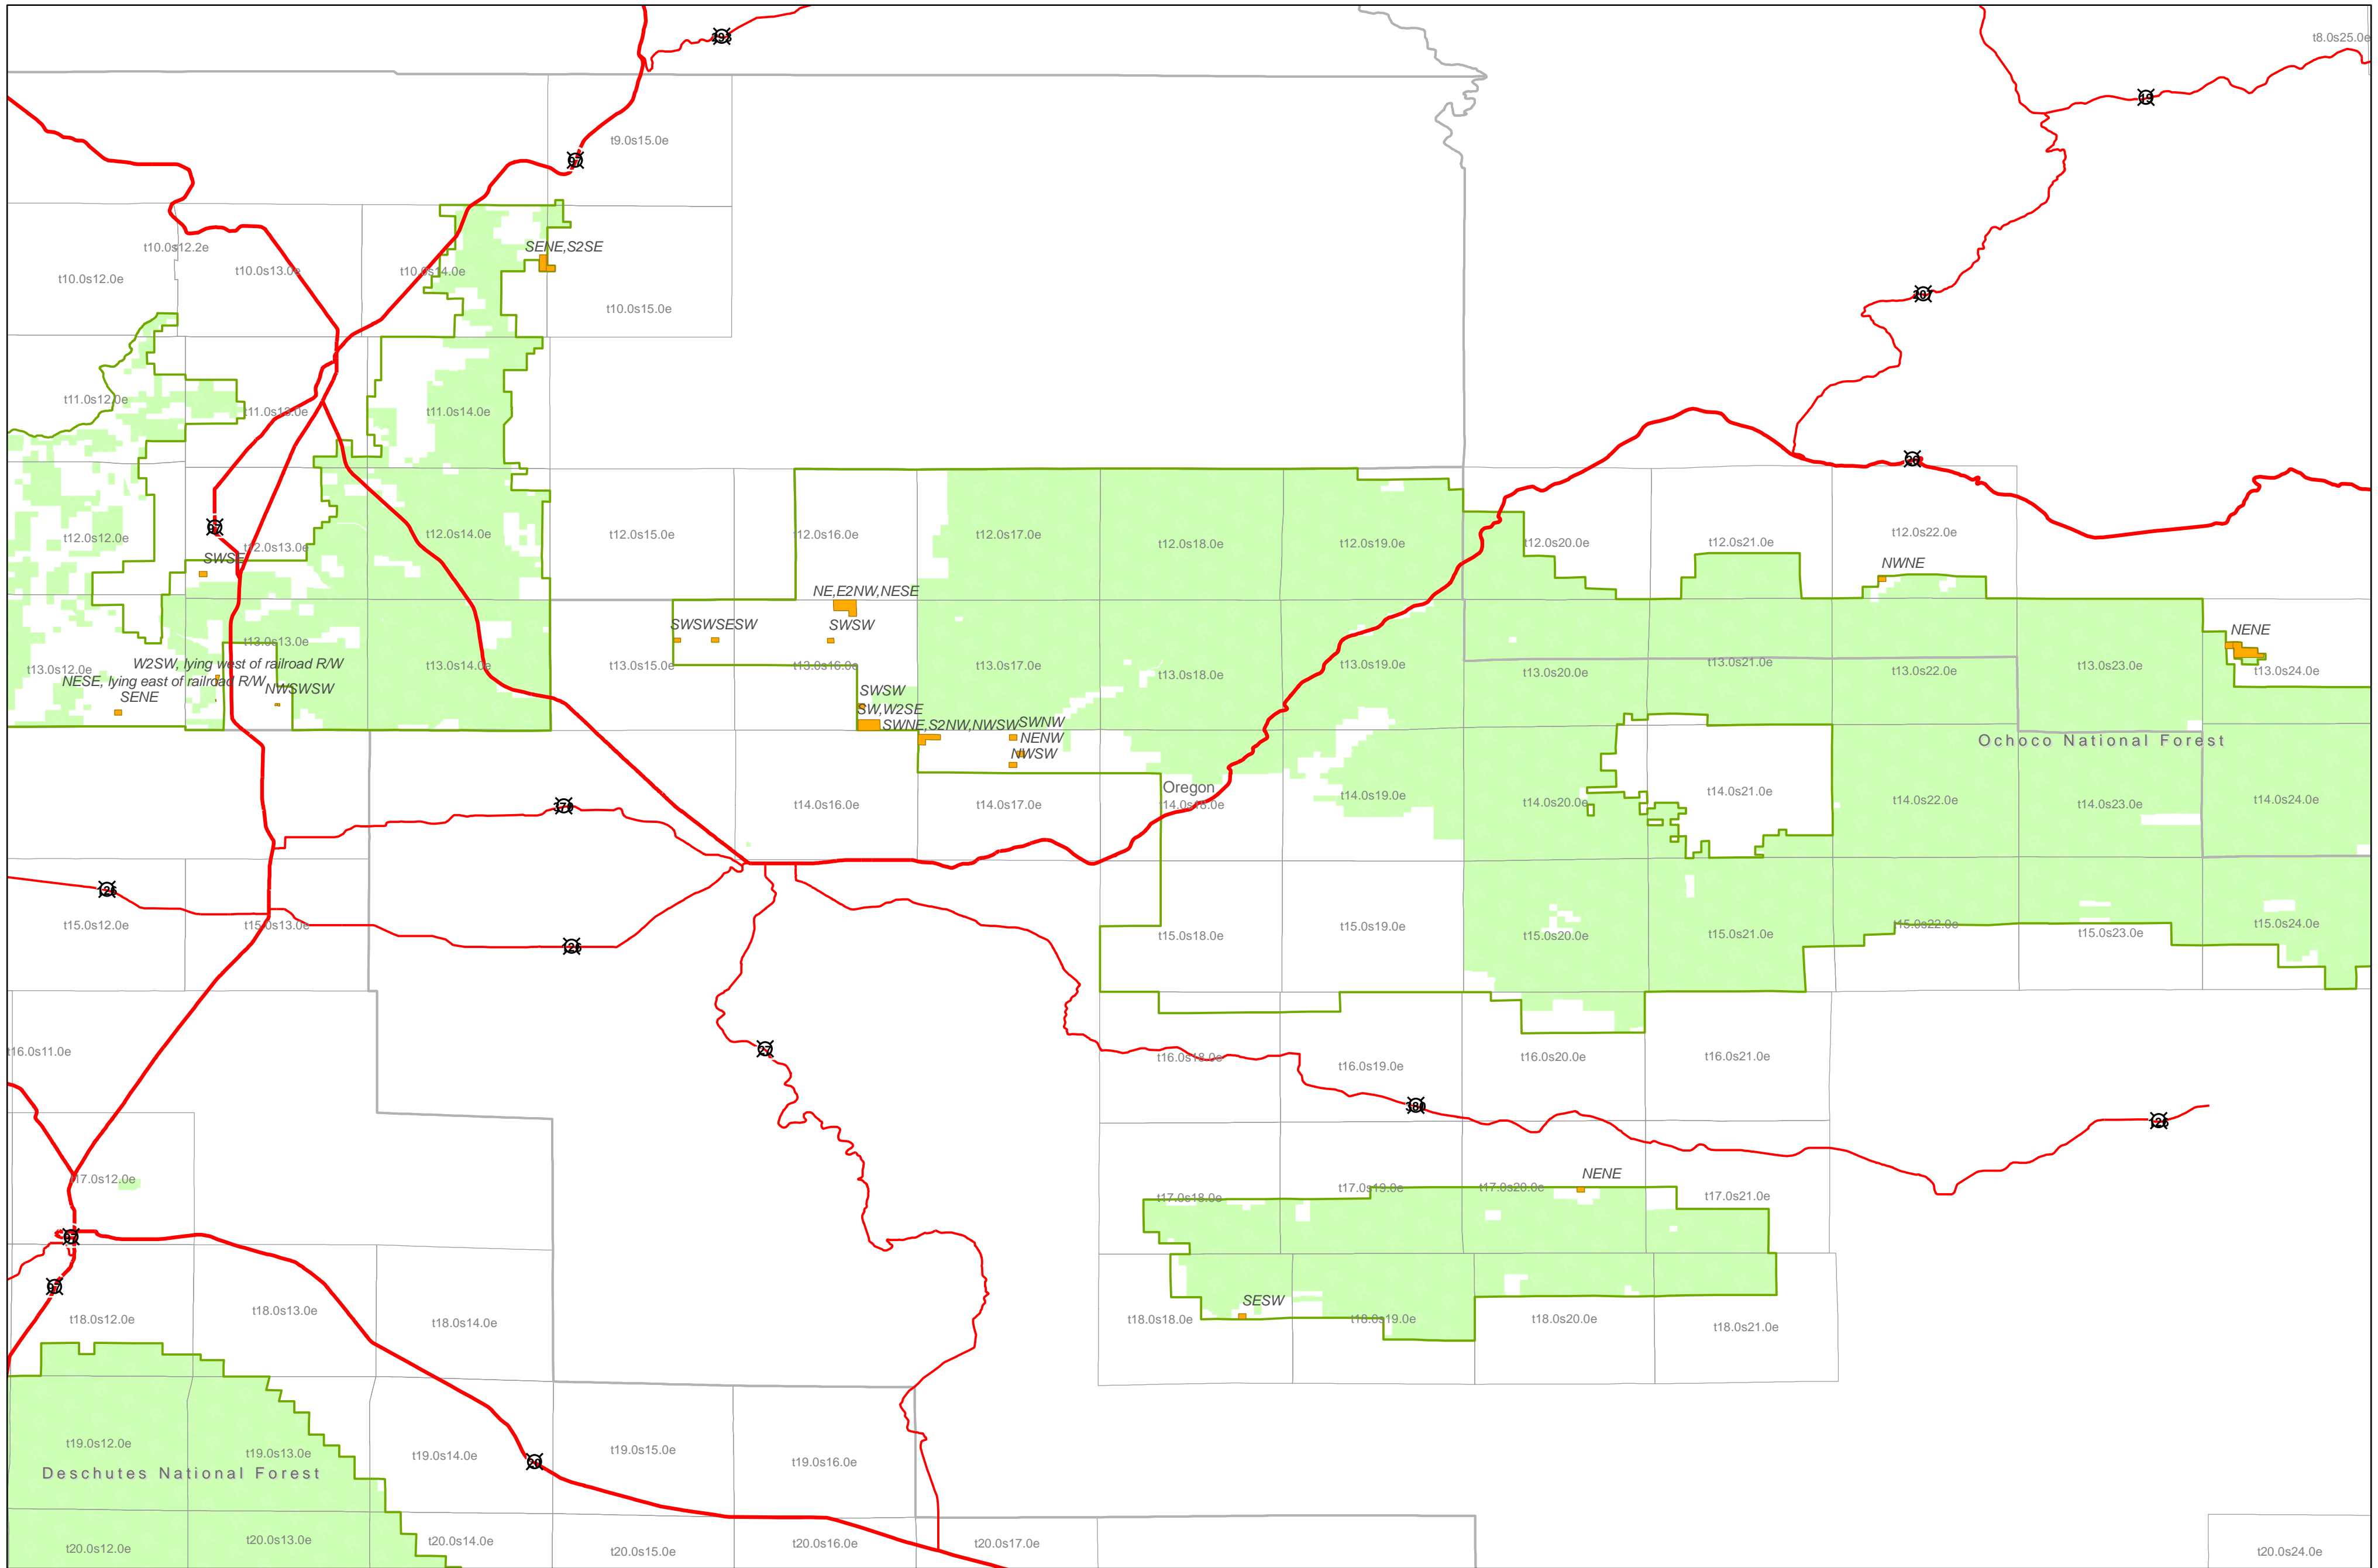

Ochoco National Forest

- USFS parcels potentially eligible for sale
- State boundary
- County boundary
- Administrative Forest boundary
- PLSS Townships
- USFS ownership

Map created February 7th, 2007

1:324,297

Disclaimer: All parcels shown are subject to change without prior notification. The Forest Service does not warrant the current condition of title for parcels shown. Outstanding rights and restrictions may encumber the title to any or all of the subject parcels.