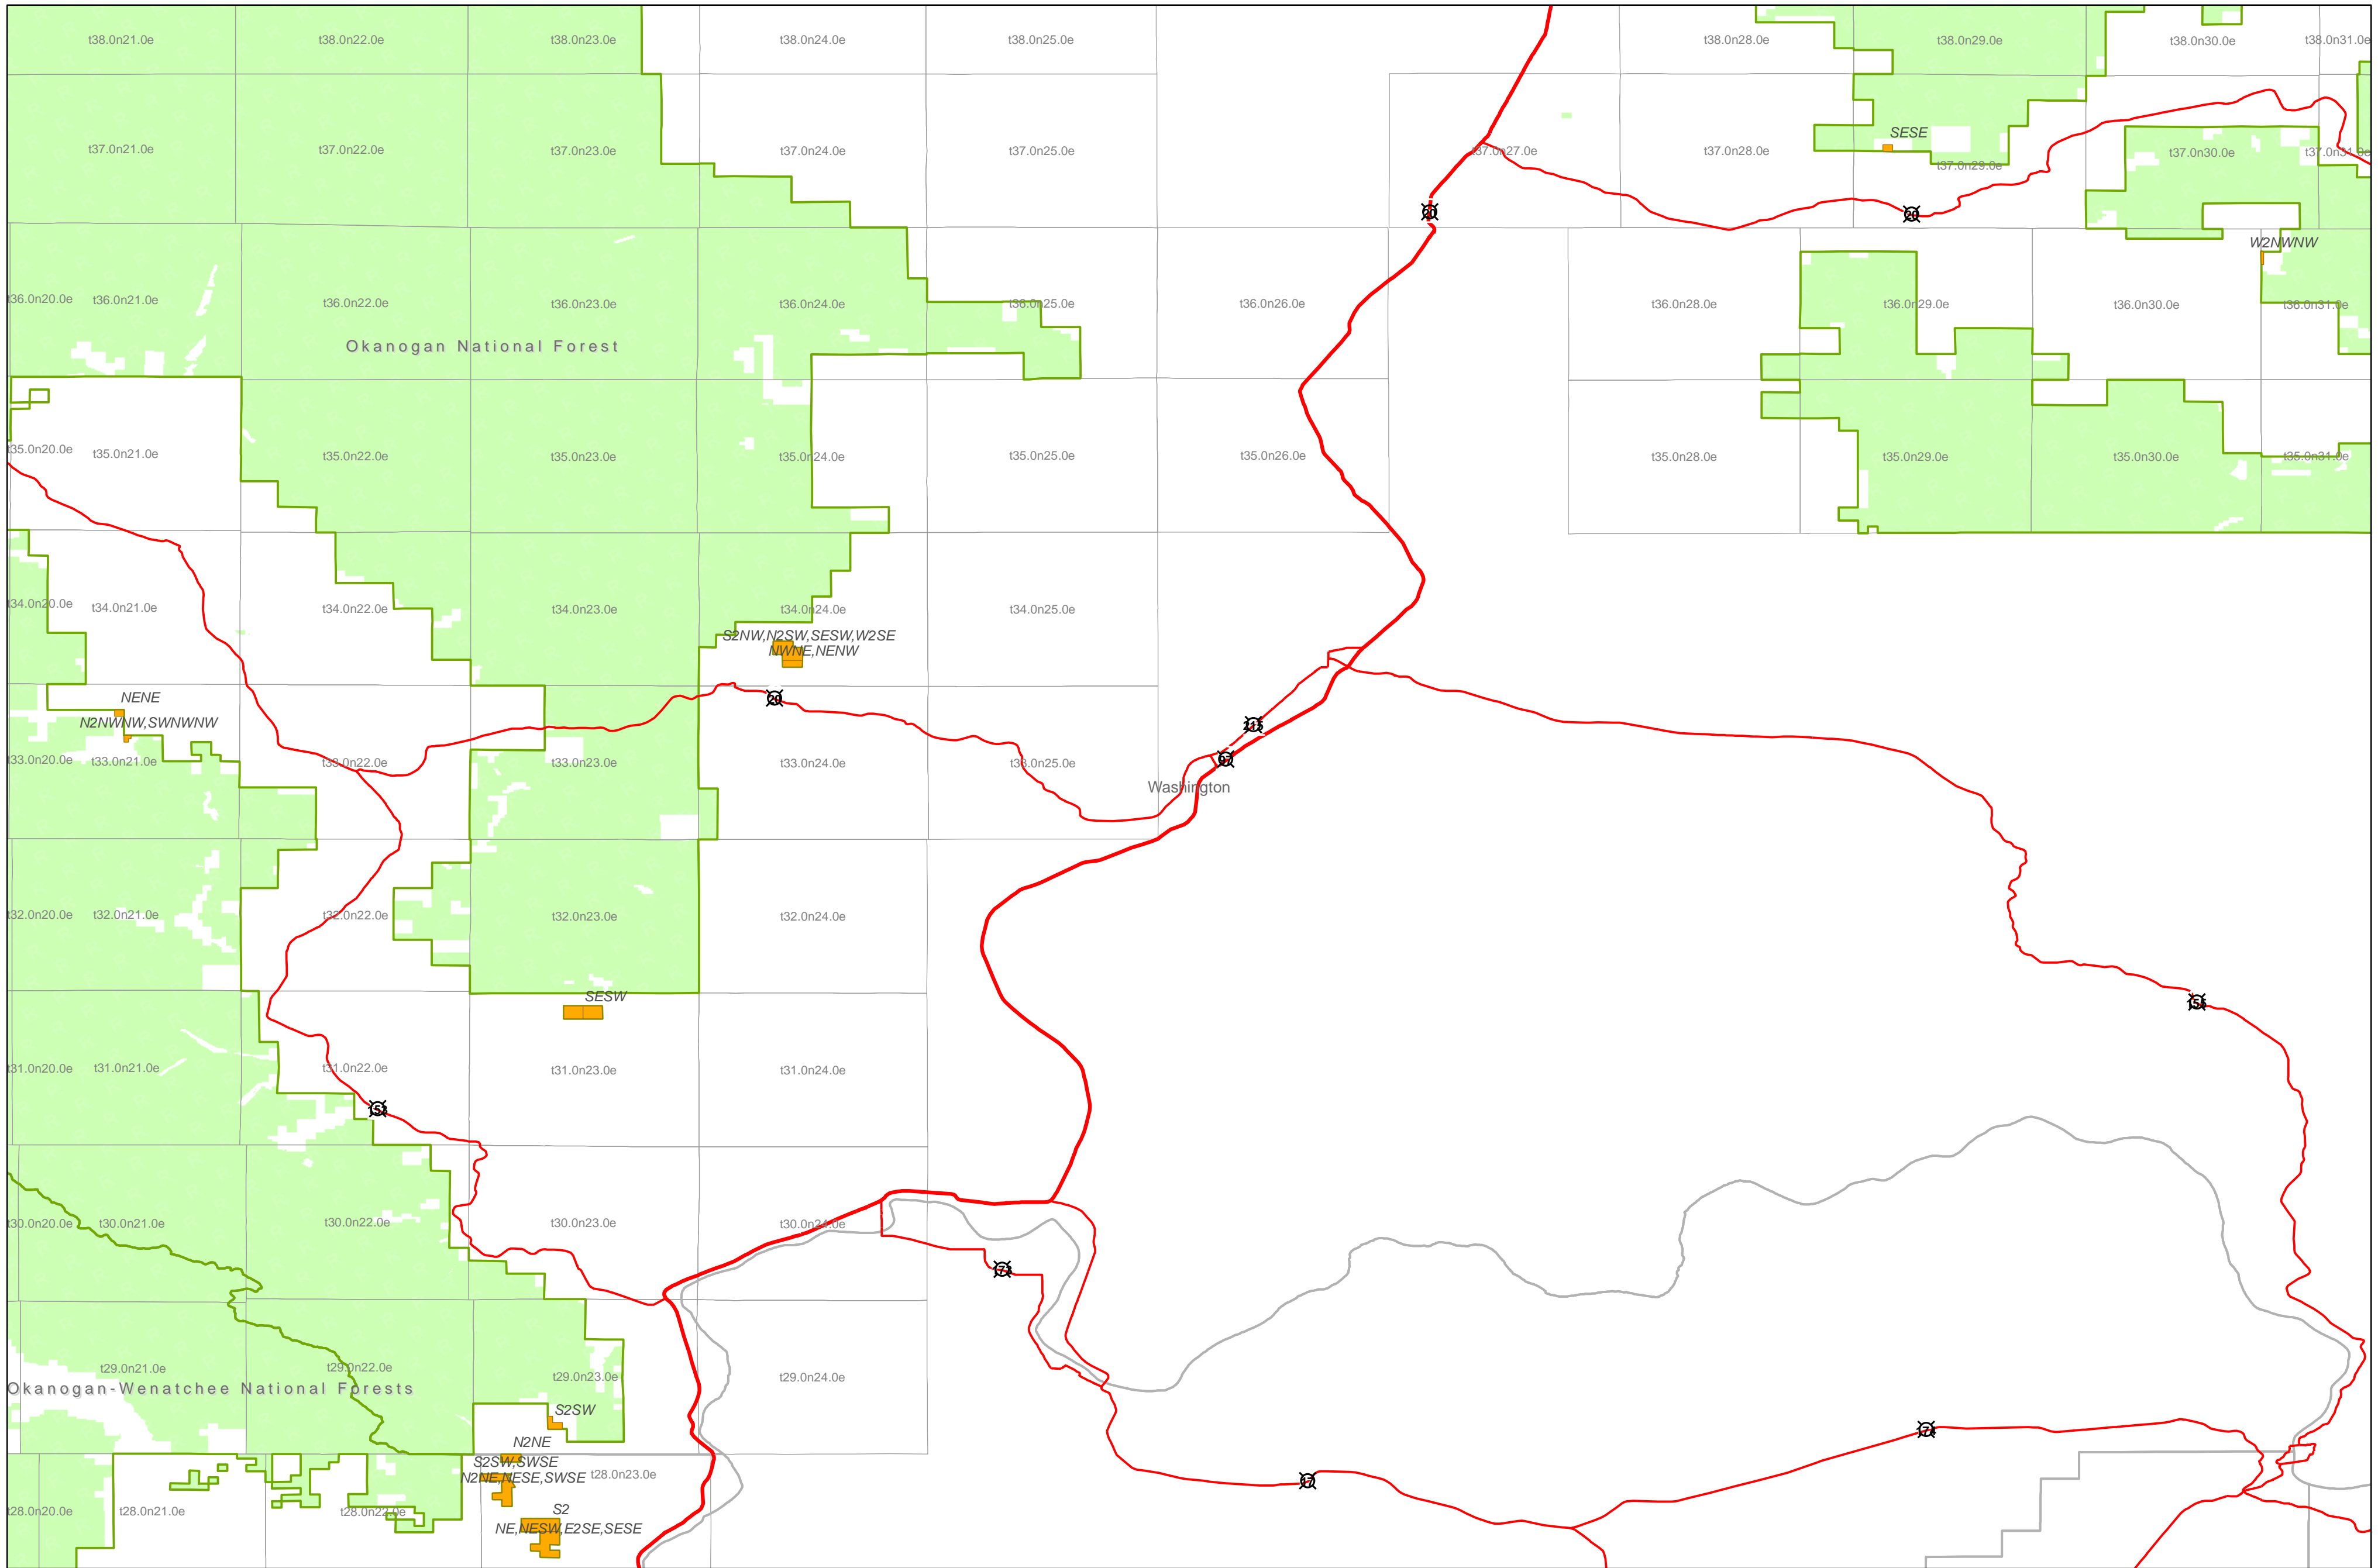

Okanogan National Forest

- USFS parcels potentially eligible for sale
- State boundary
- County boundary
- Administrative Forest boundary
- PLSS Townships
- USFS ownership

Map created February 7th, 2007

1:278,130

Disclaimer: All parcels shown are subject to change without prior notification. The Forest Service does not warrant the current condition of title for parcels shown. Outstanding rights and restrictions may encumber the title to any or all of the subject parcels.