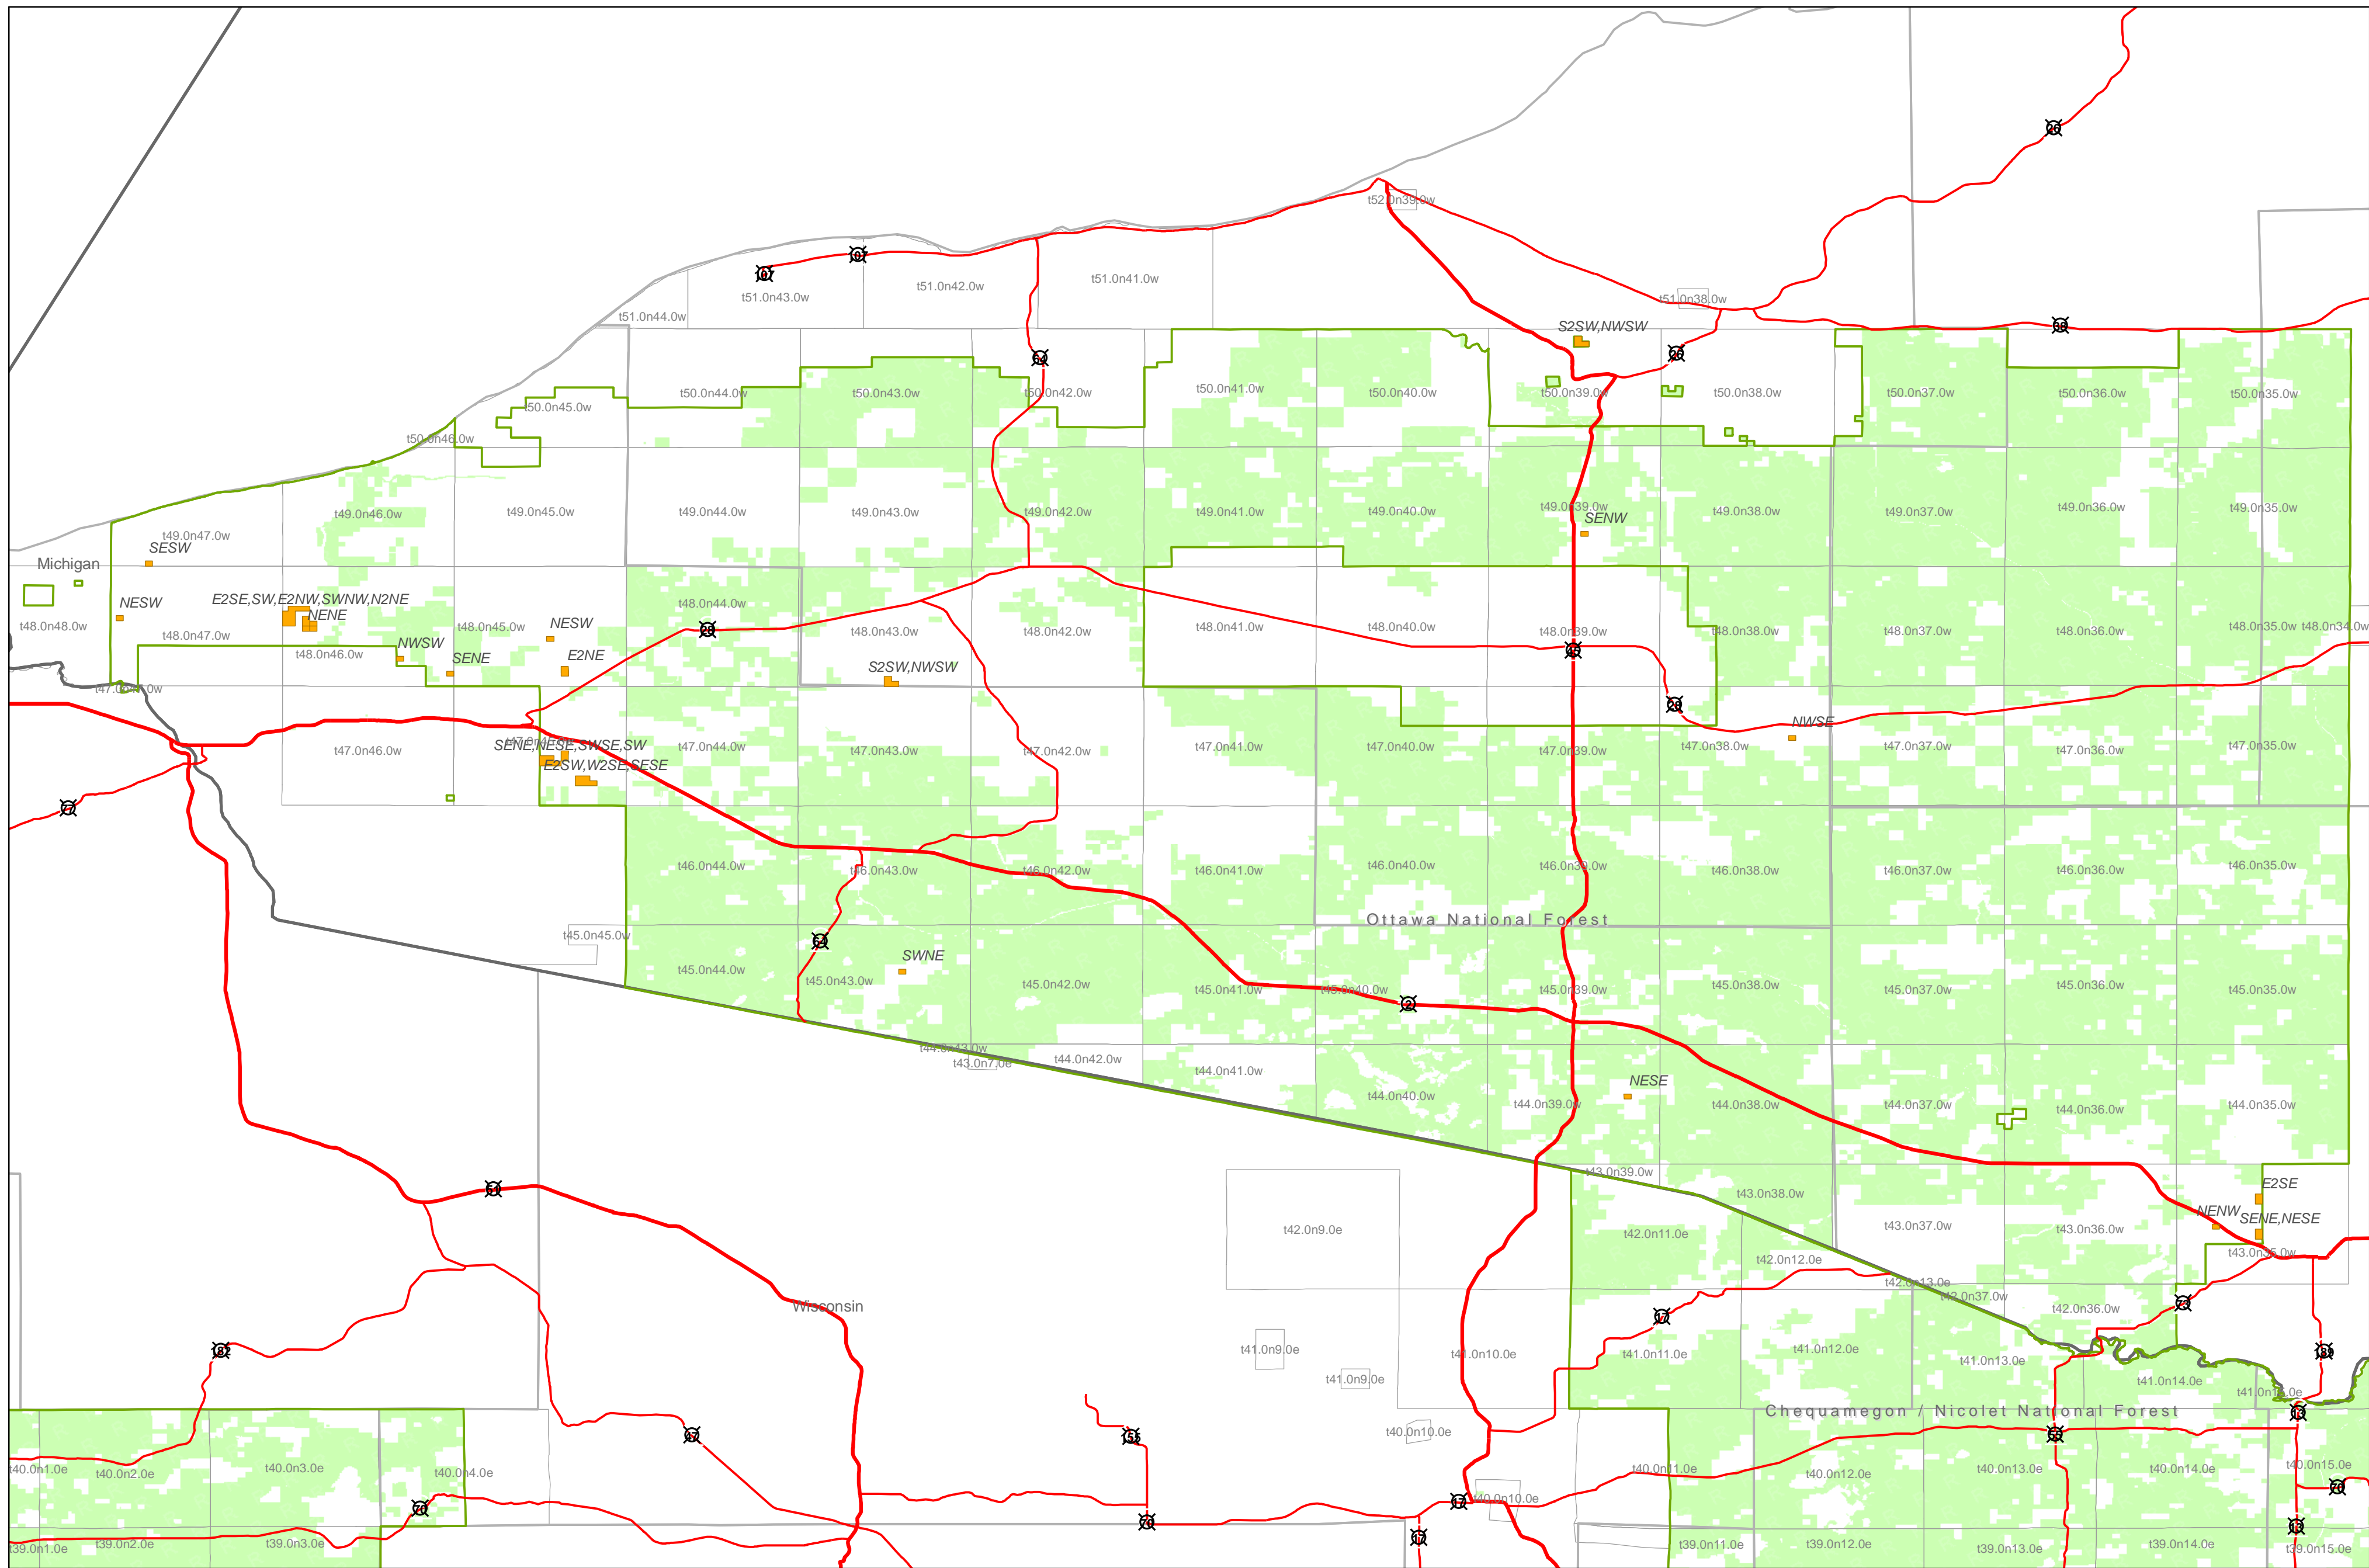

# Ottawa National Forest

- USFS parcels potentially eligible for sale
- State boundary
- County boundary
- Administrative Forest boundary
- PLSS Townships
- USFS ownership

Map created February 7th, 2007

1:355,951

Disclaimer: All parcels shown are subject to change without prior notification. The Forest Service does not warrant the current condition of title for parcels shown. Outstanding rights and restrictions may encumber the title to any or all of the subject parcels.