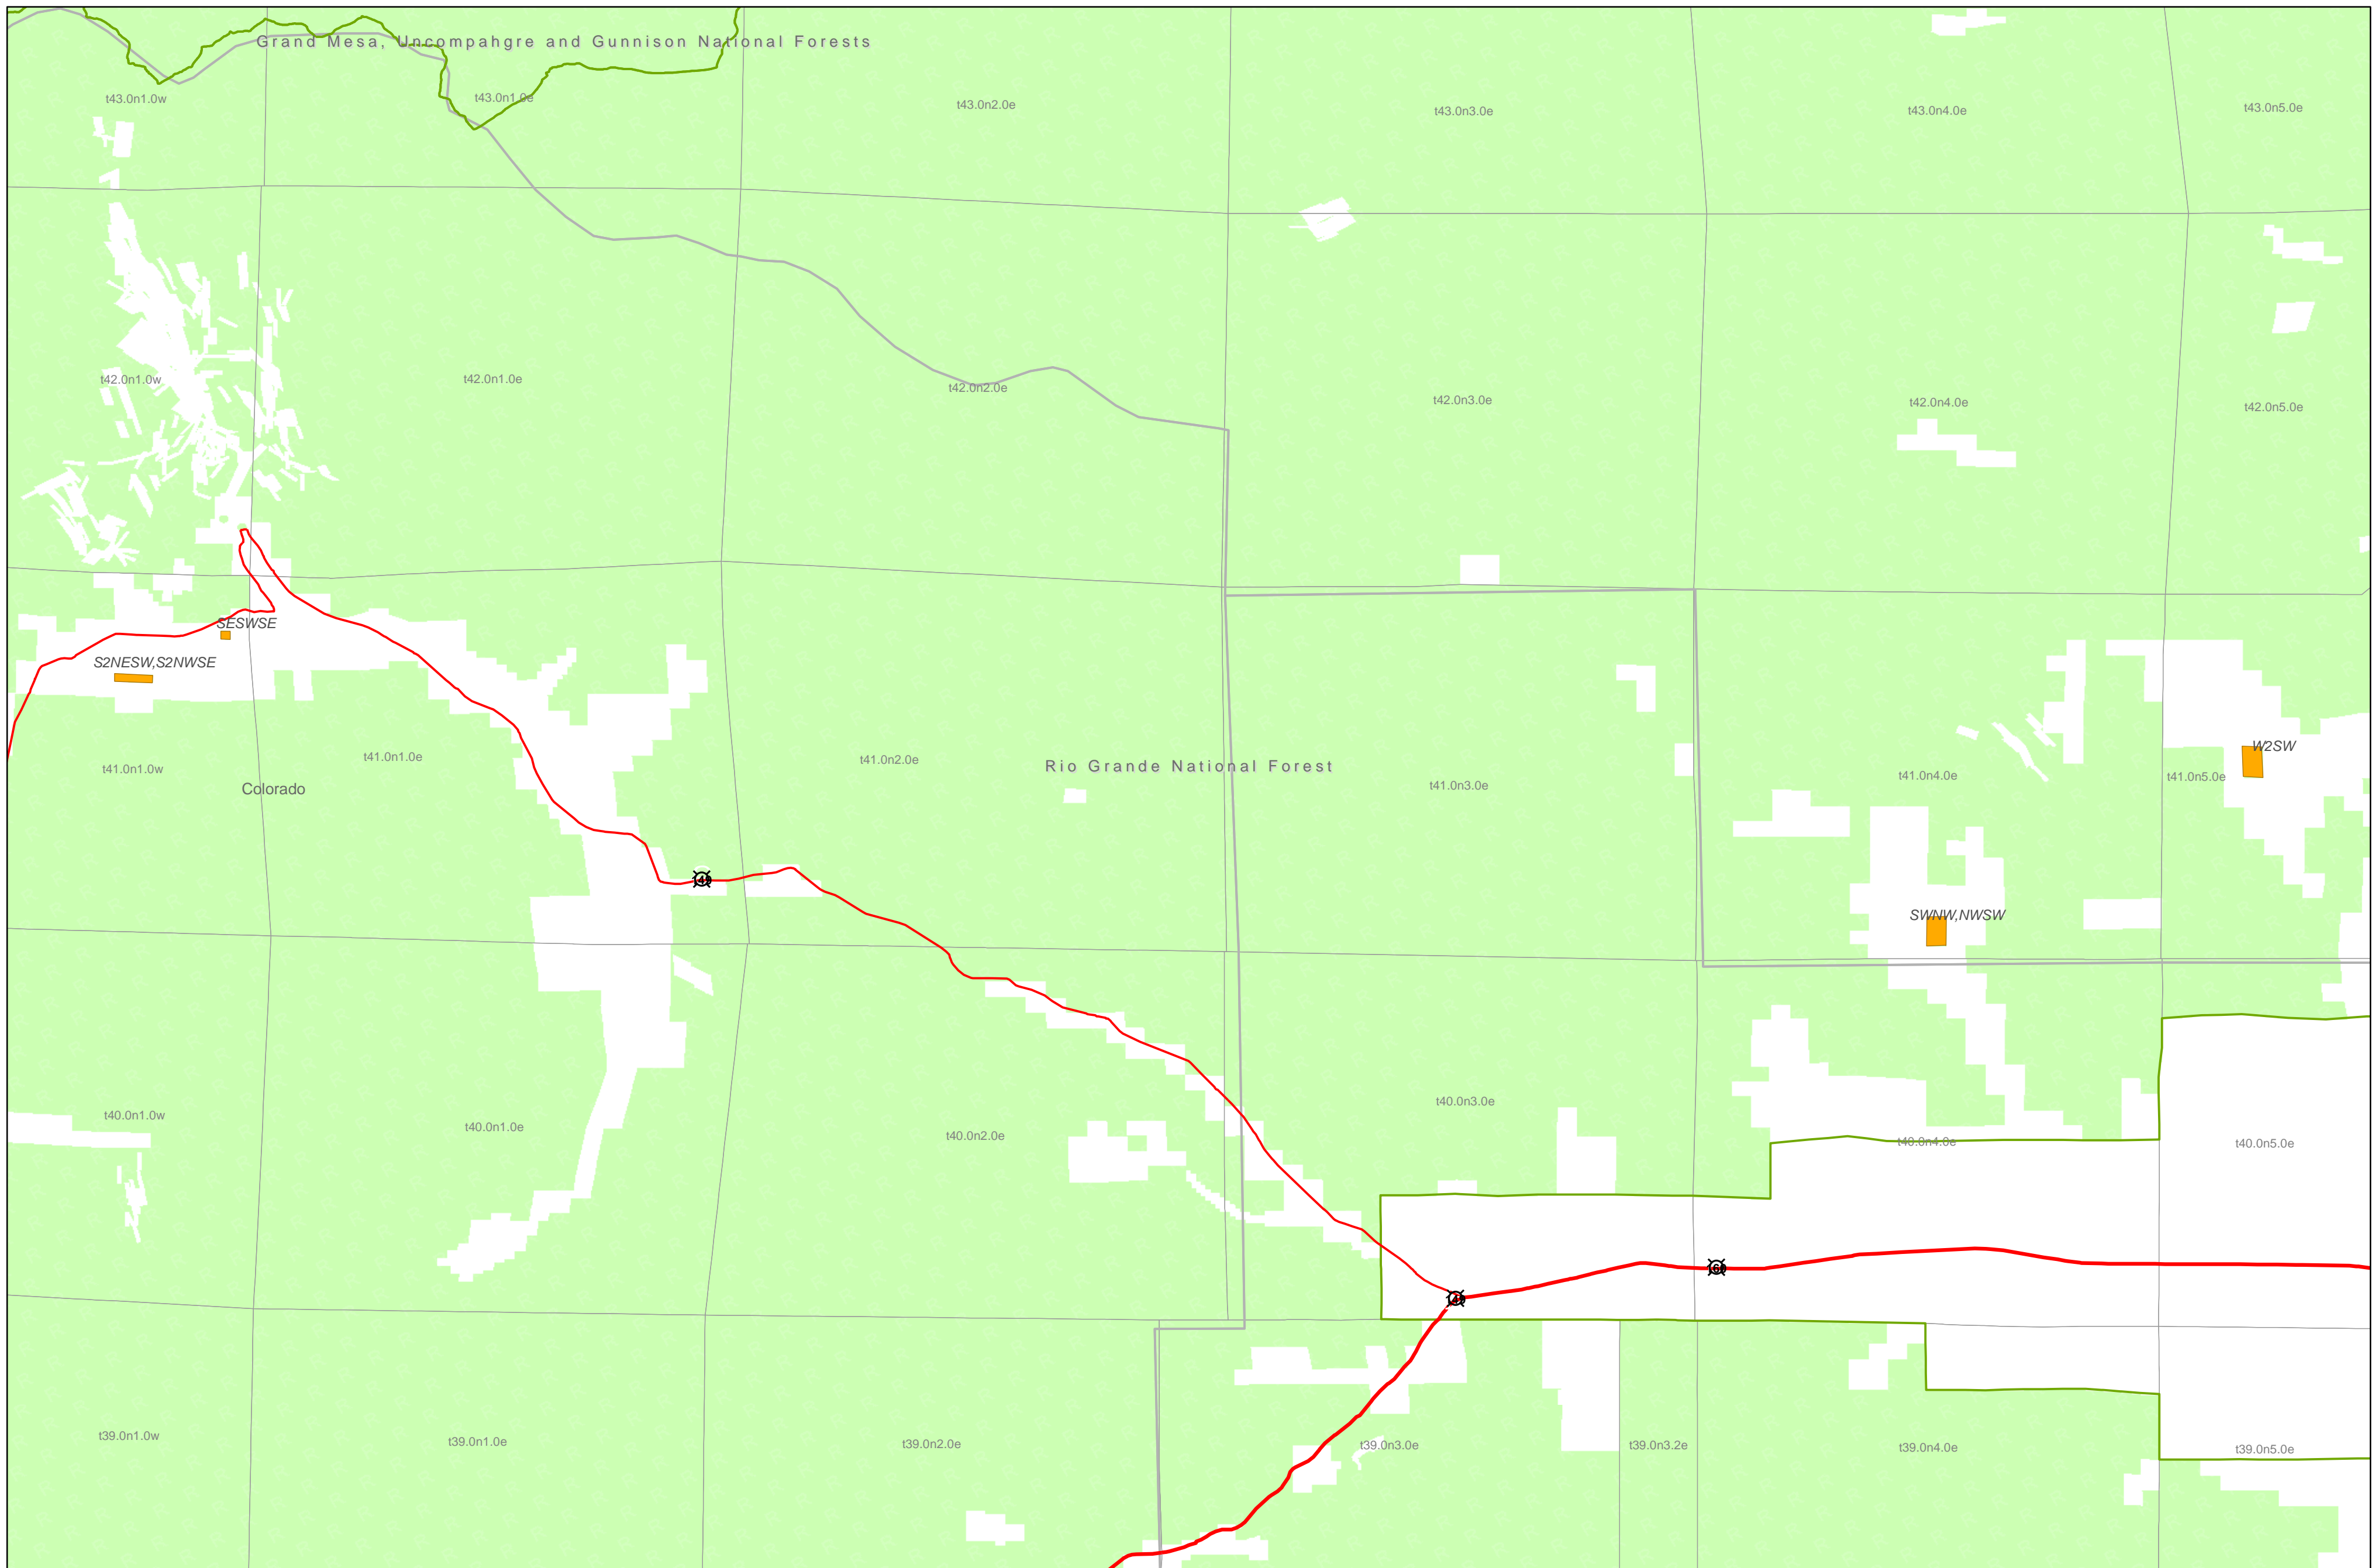

Rio Grande National Forest

- USFS parcels potentially eligible for sale
- State boundary
- County boundary
- Administrative Forest boundary
- PLSS Townships
- USFS ownership

Map created February 7th, 2007

1:114,615

Disclaimer: All parcels shown are subject to change without prior notification. The Forest Service does not warrant the current condition of title for parcels shown. Outstanding rights and restrictions may encumber the title to any or all of the subject parcels.