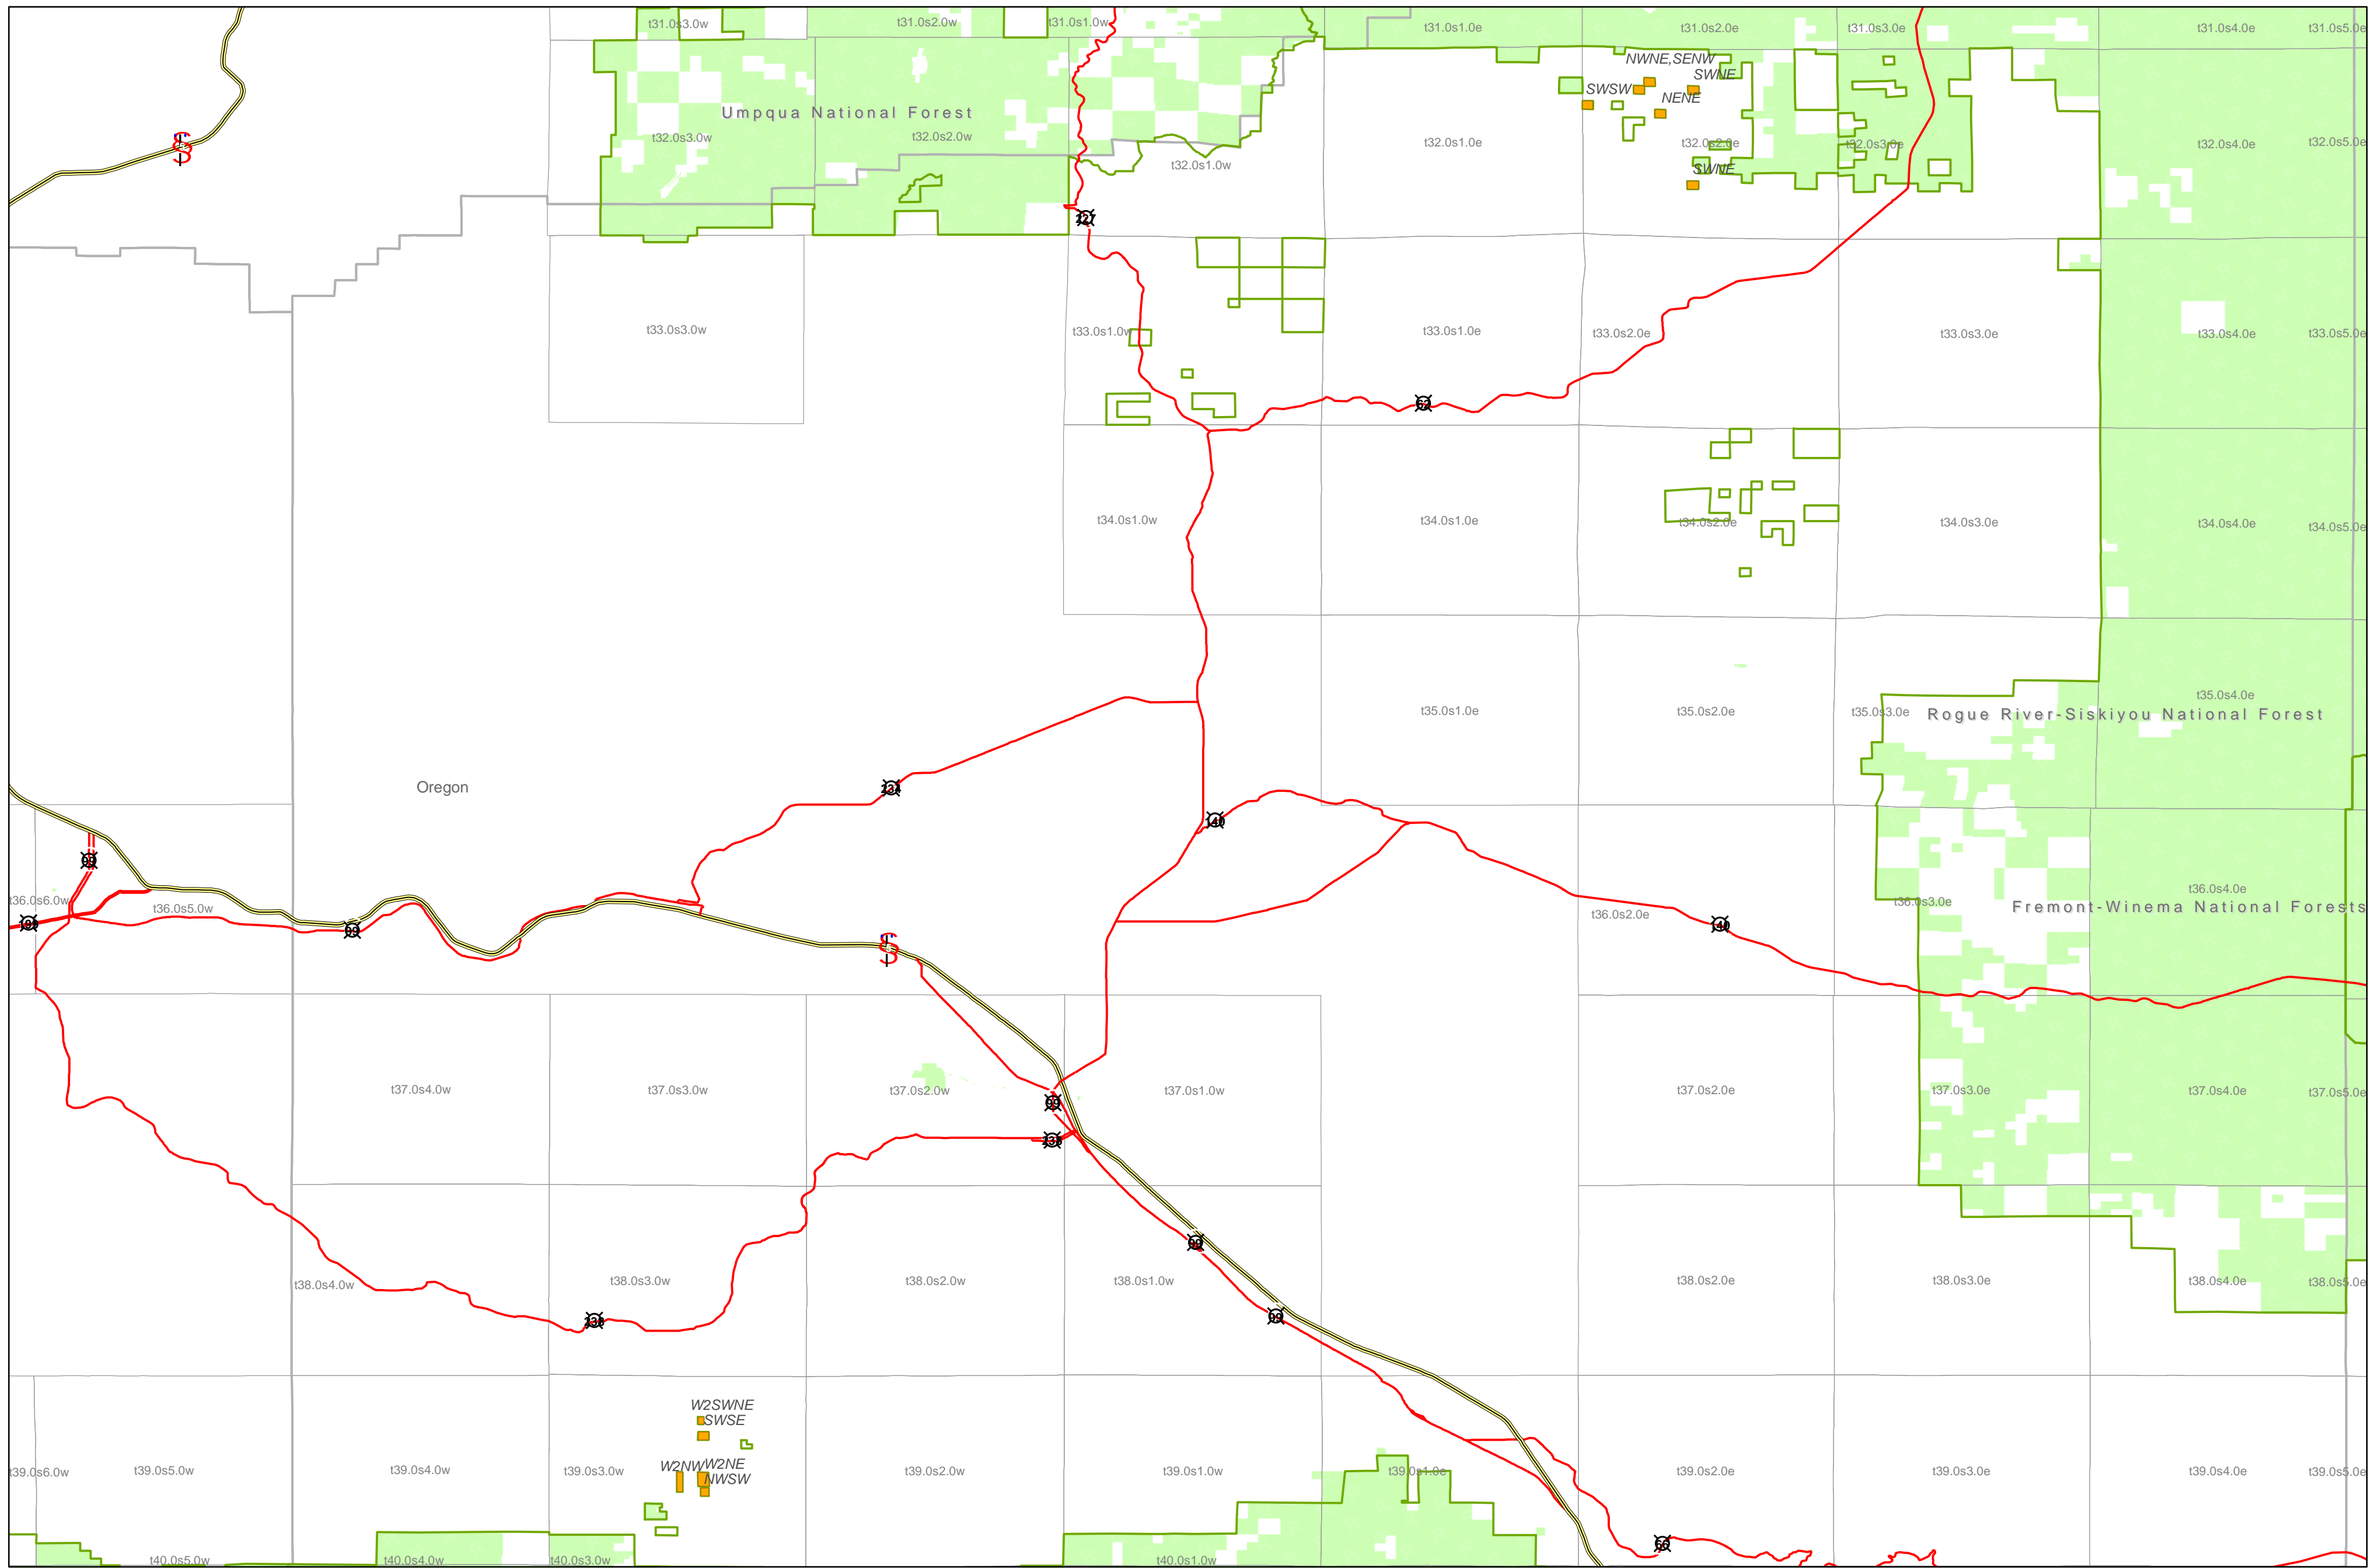

Rogue National Forest

■ USFS parcels potentially eligible for sale
 State boundary
 County boundary
 Administrative Forest boundary
 PLSS Townships
 USFS ownership

Map created February 7th, 2007

1:224,751

Disclaimer: All parcels shown are subject to change without prior notification. The Forest Service does not warrant the current condition of title for parcels shown. Outstanding rights and restrictions may encumber the title to any or all of the subject parcels.