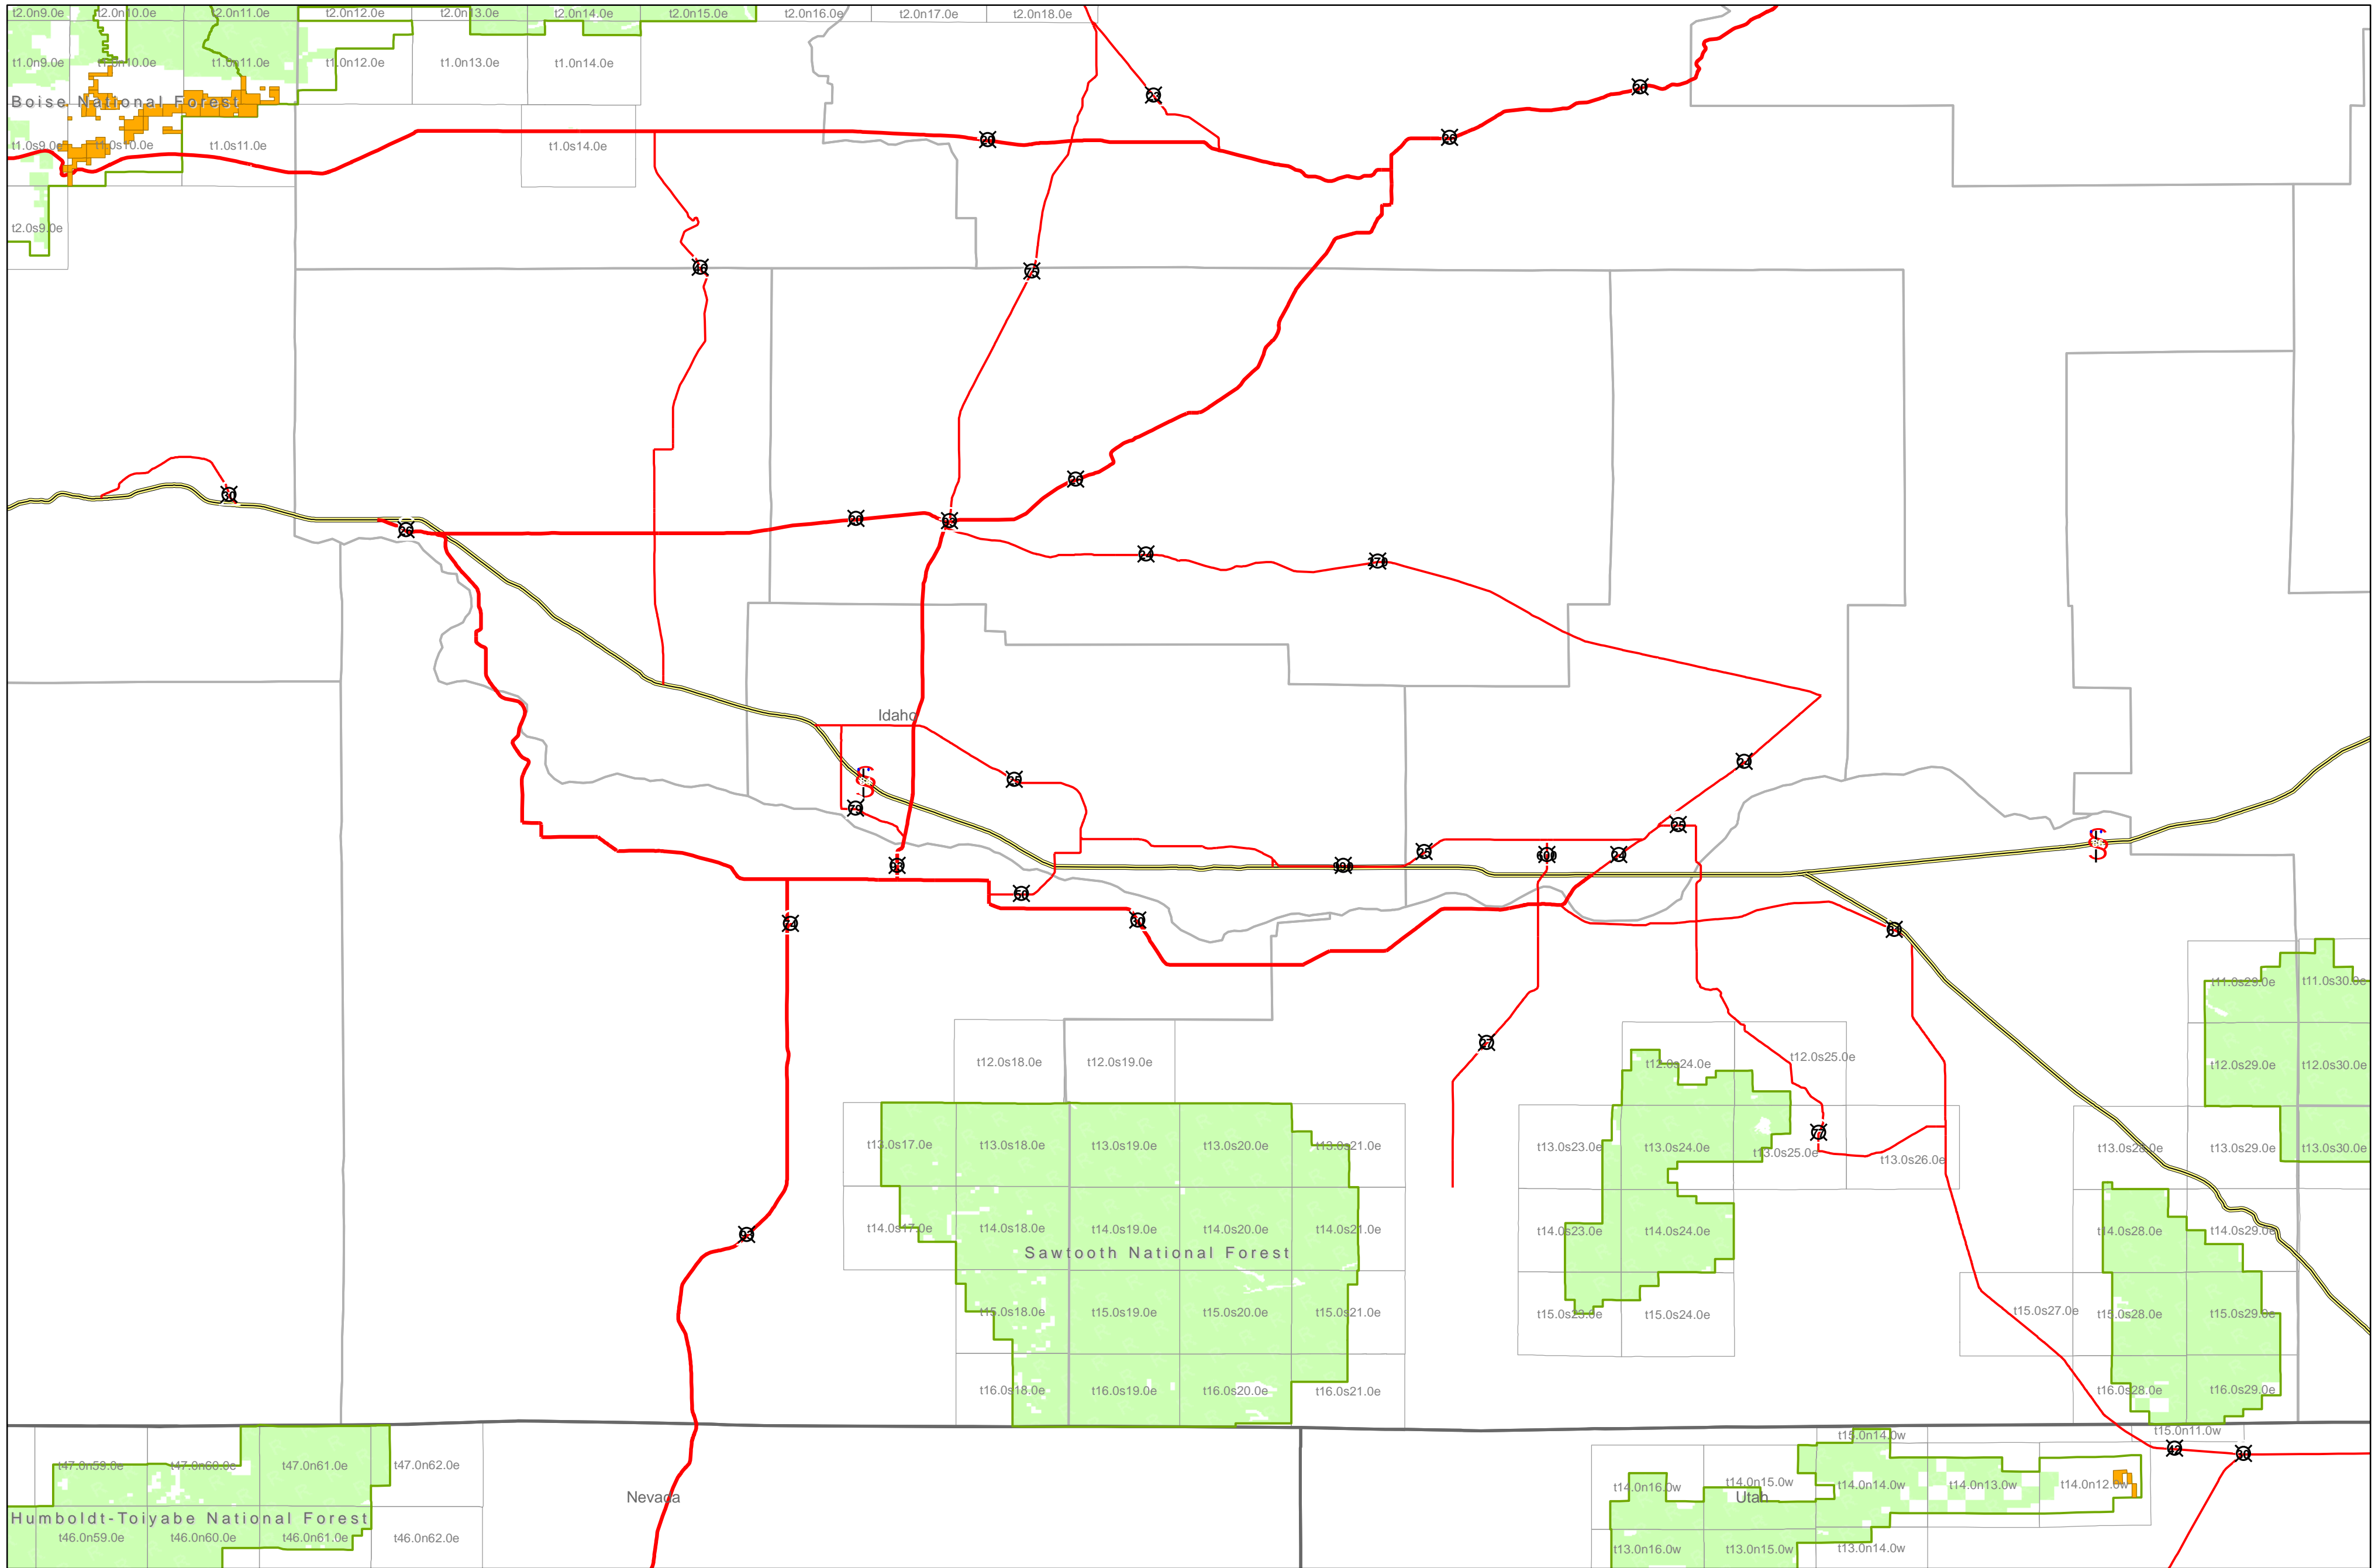

Sawtooth National Forest

- USFS parcels potentially eligible for sale
- State boundary
- County boundary
- Administrative Forest boundary
- PLSS Townships
- USFS ownership

Map created February 7th, 2007

1:510,952

Disclaimer: All parcels shown are subject to change without prior notification. The Forest Service does not warrant the current condition of title for parcels shown. Outstanding rights and restrictions may encumber the title to any or all of the subject parcels.