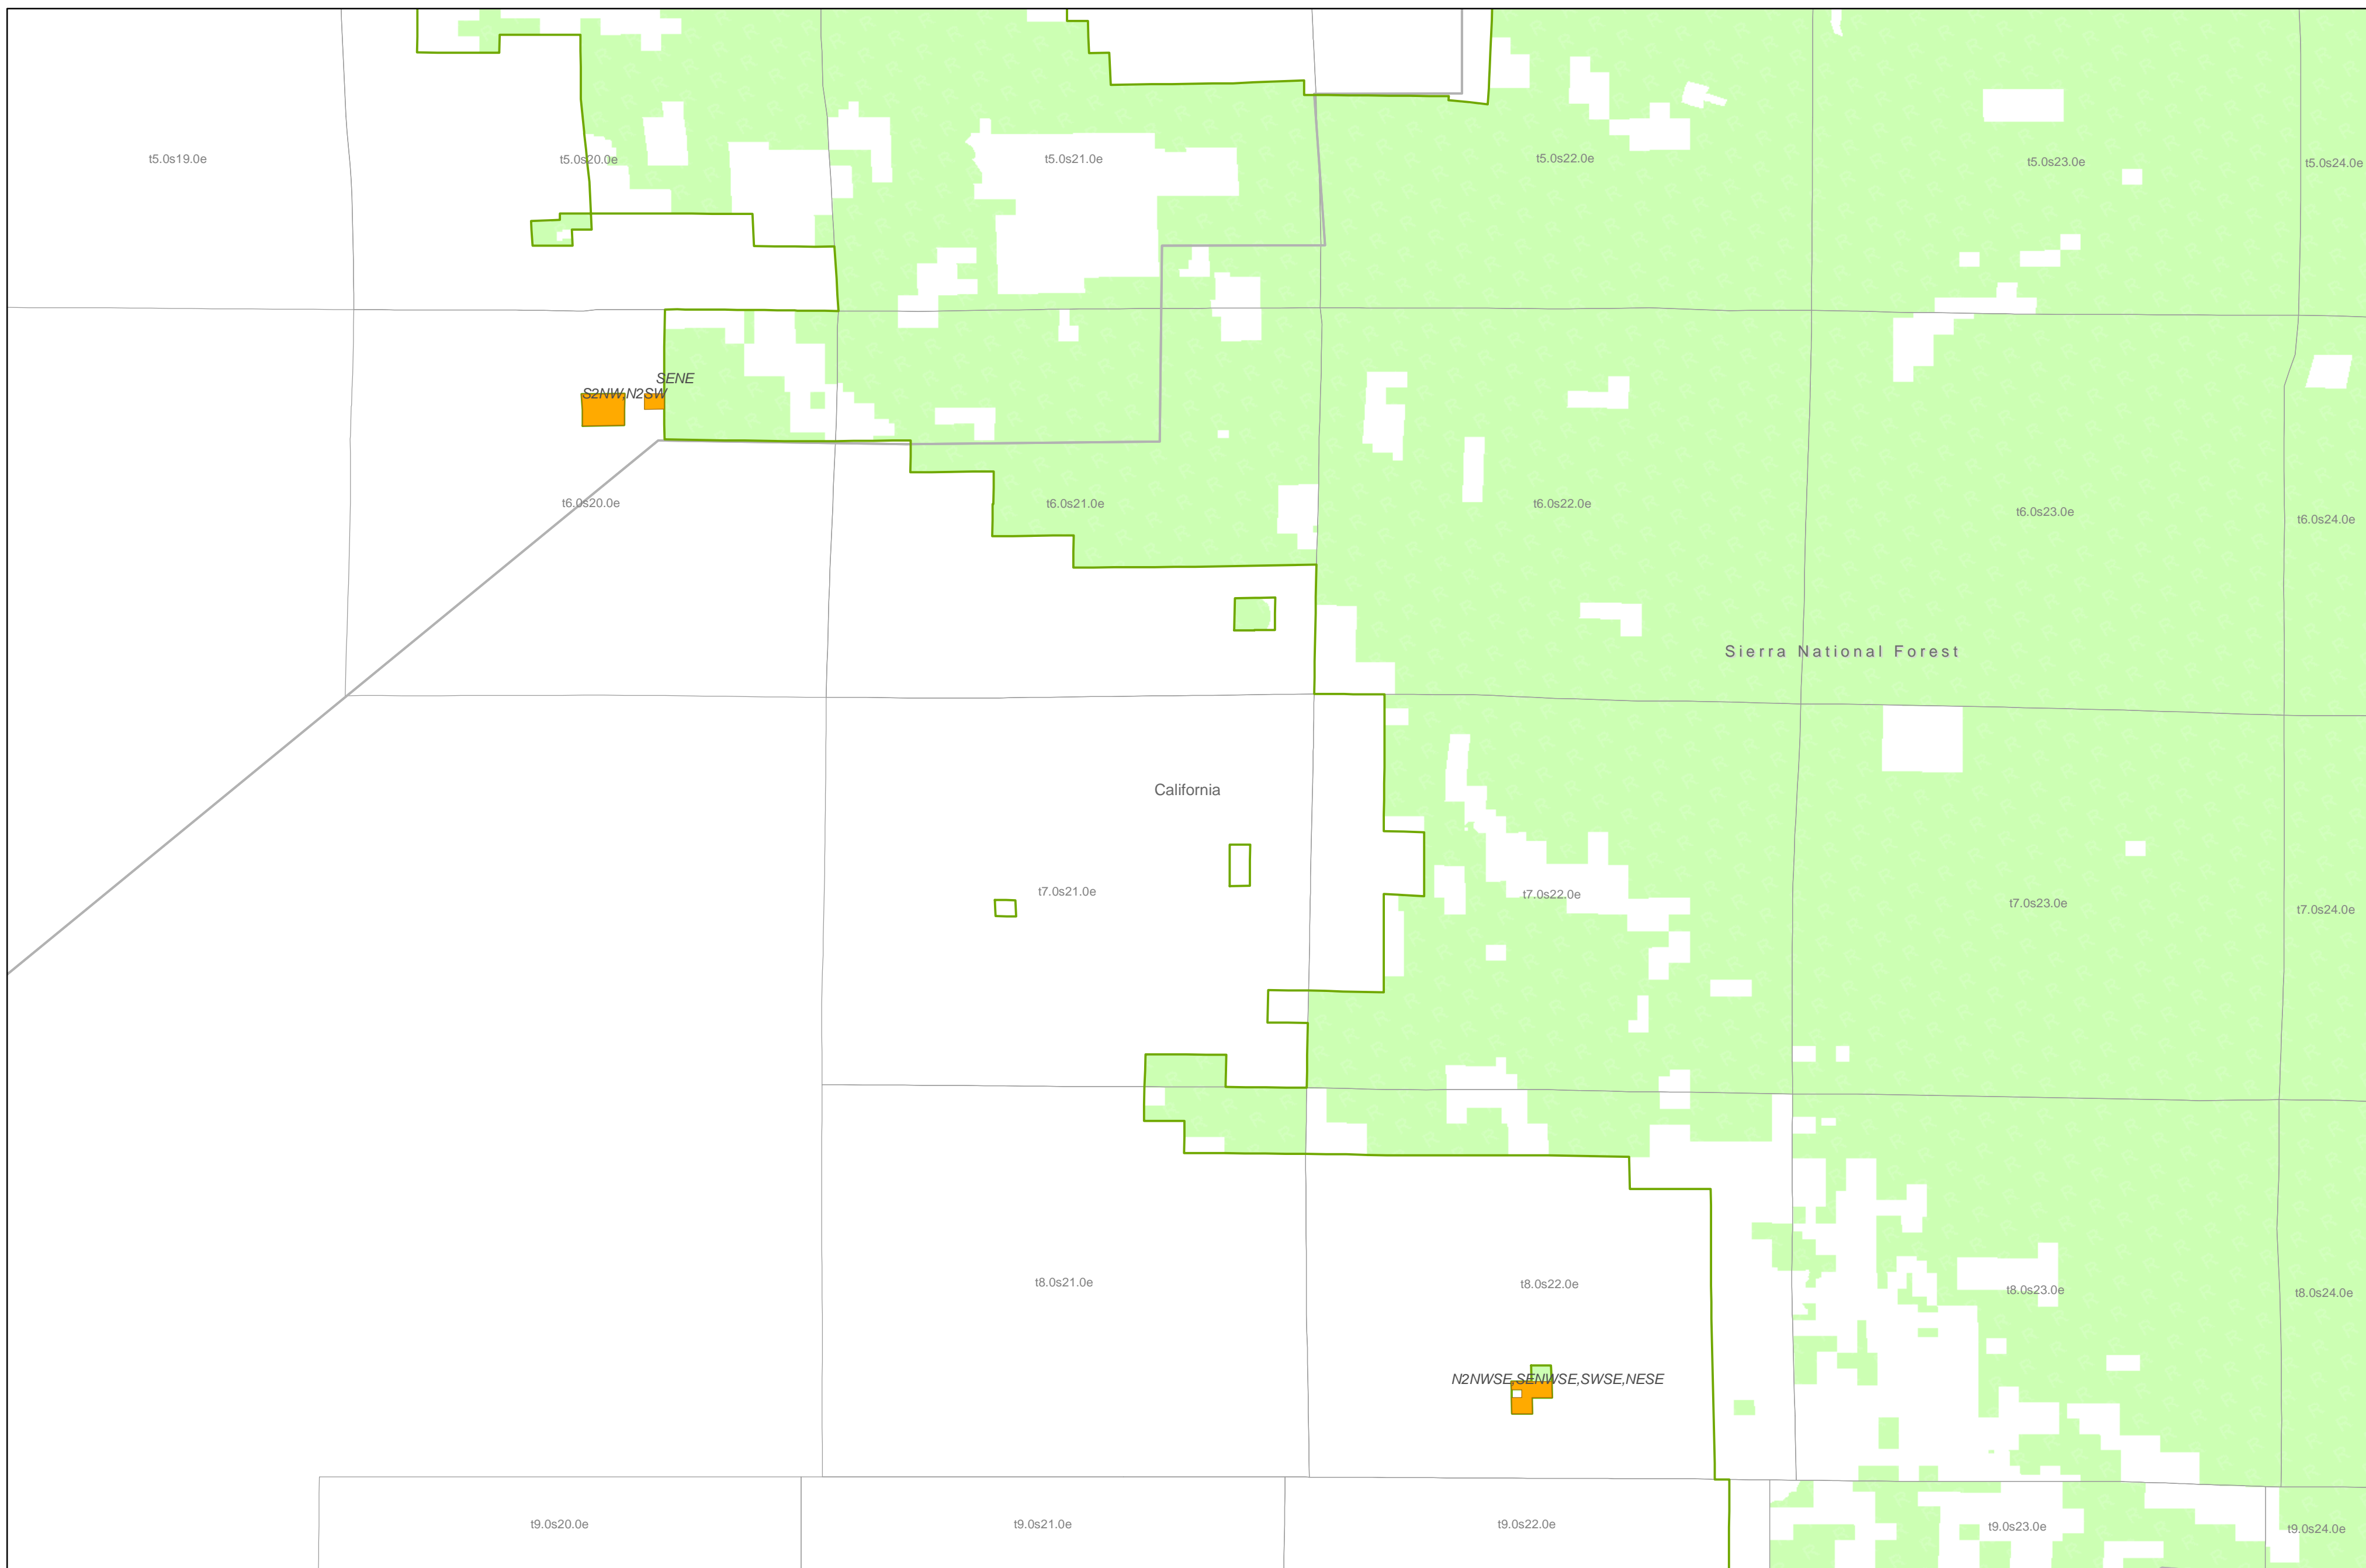

# Sierra National Forest

- USFS parcels potentially eligible for sale
- State boundary
- County boundary
- Administrative Forest boundary
- PLSS Townships
- USFS ownership

Map created February 7th, 2007

1:109,967

Disclaimer: All parcels shown are subject to change without prior notification. The Forest Service does not warrant the current condition of title for parcels shown. Outstanding rights and restrictions may encumber the title to any or all of the subject parcels.