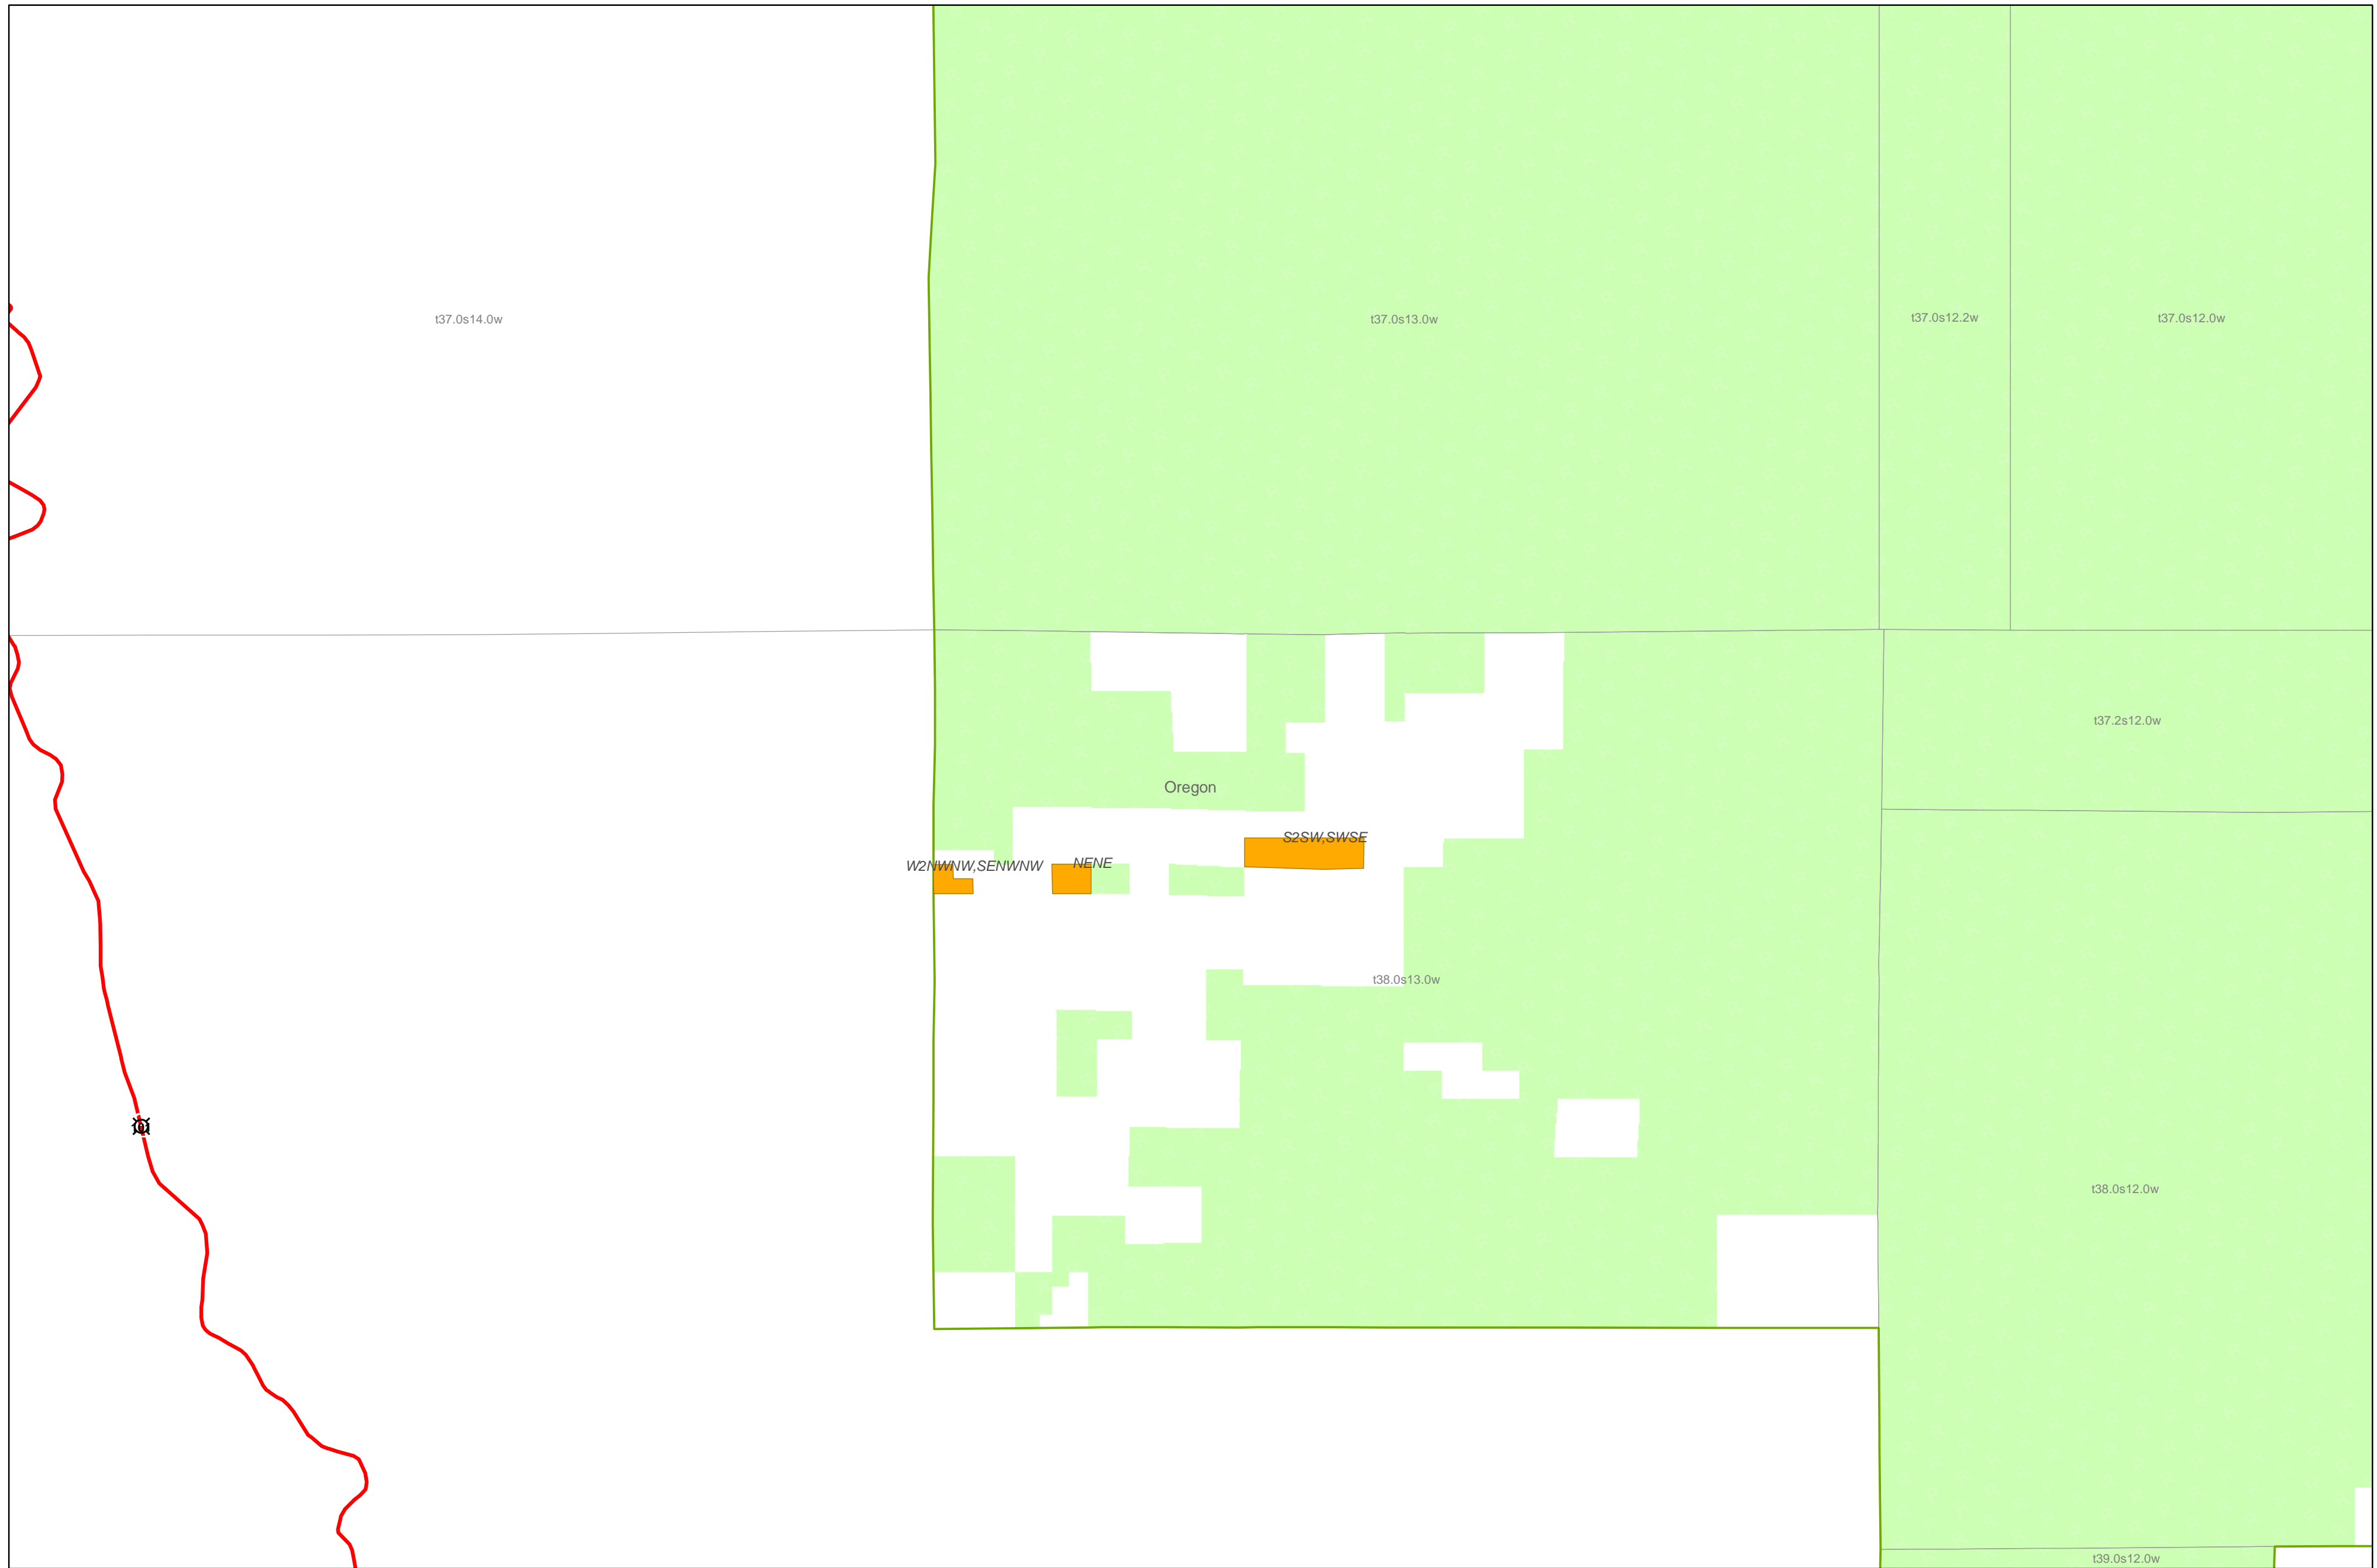

Siskiyou National Forest

- USFS parcels potentially eligible for sale
 - State boundary
 - County boundary
 - Administrative Forest boundary
 - PLSS Townships
 - USFS ownership
- Map created February 7th, 2007

1:60,981

Disclaimer: All parcels shown are subject to change without prior notification. The Forest Service does not warrant the current condition of title for parcels shown. Outstanding rights and restrictions may encumber the title to any or all of the subject parcels.