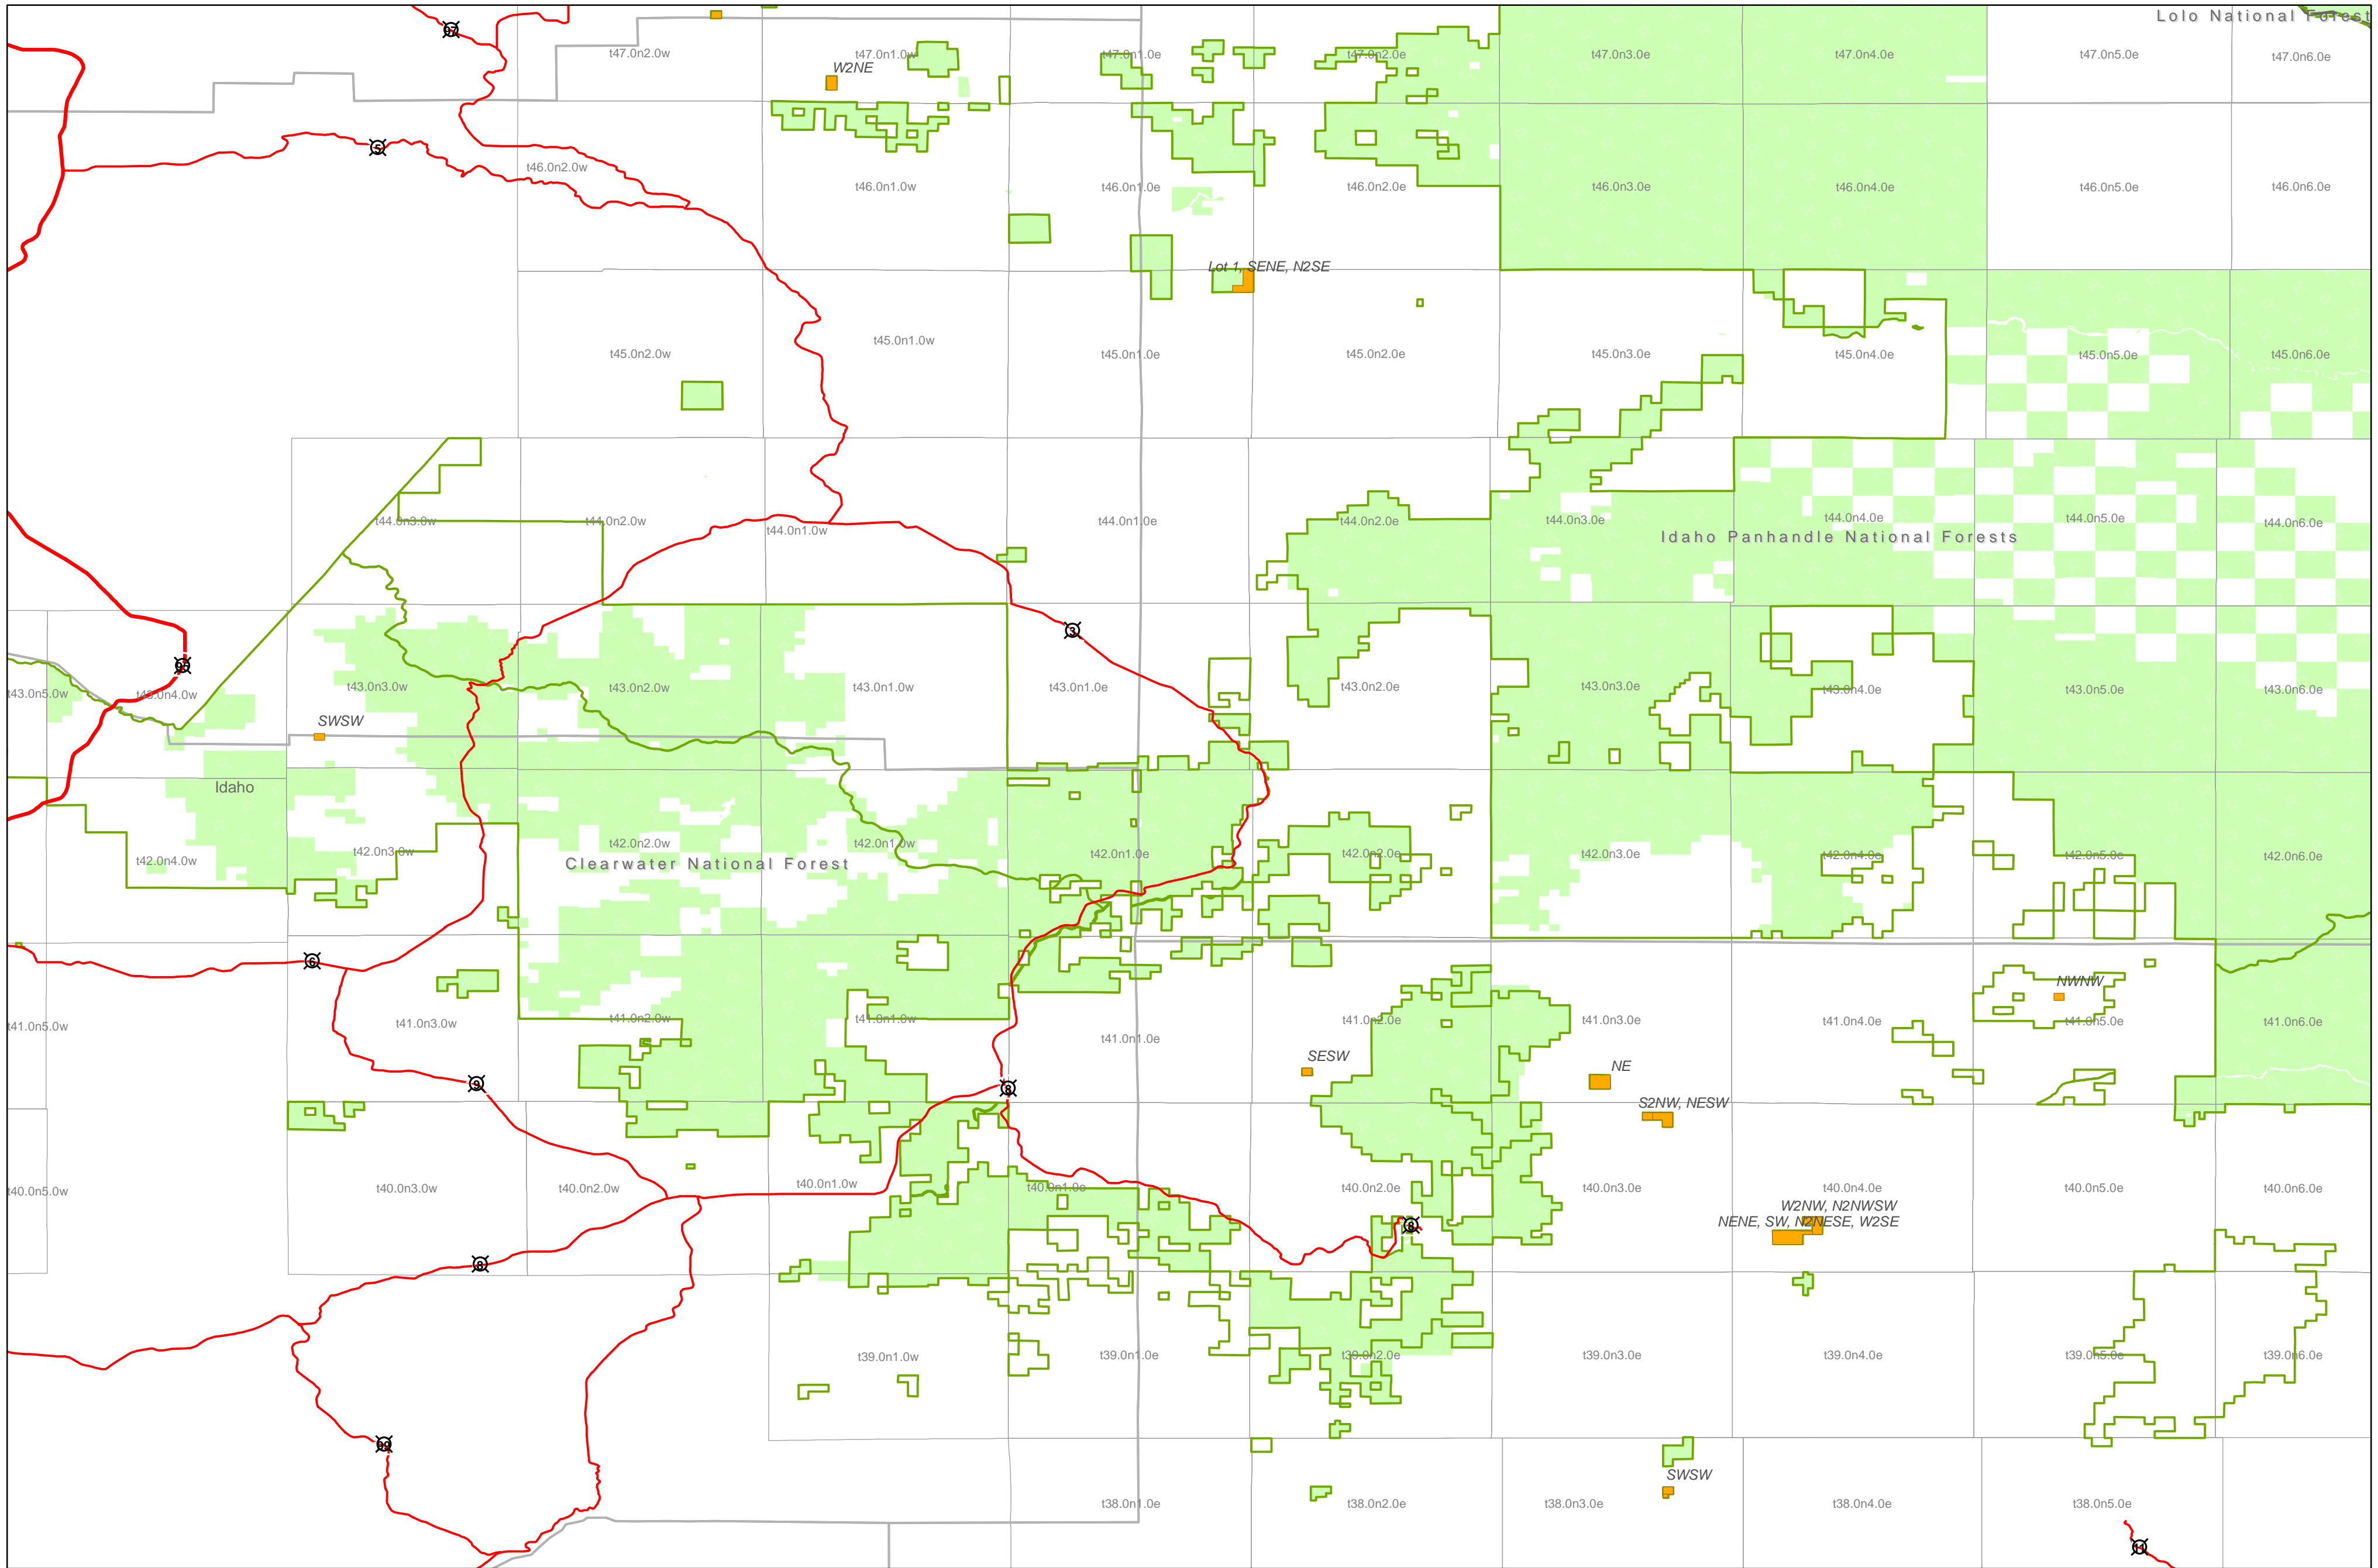

# St. Joe National Forest

- USFS parcels potentially eligible for sale
- State boundary
- County boundary
- Administrative Forest boundary
- PLSS Townships
- USFS ownership

Map created February 7th, 2007

1:256,369

Disclaimer: All parcels shown are subject to change without prior notification. The Forest Service does not warrant the current condition of title for parcels shown. Outstanding rights and restrictions may encumber the title to any or all of the subject parcels.