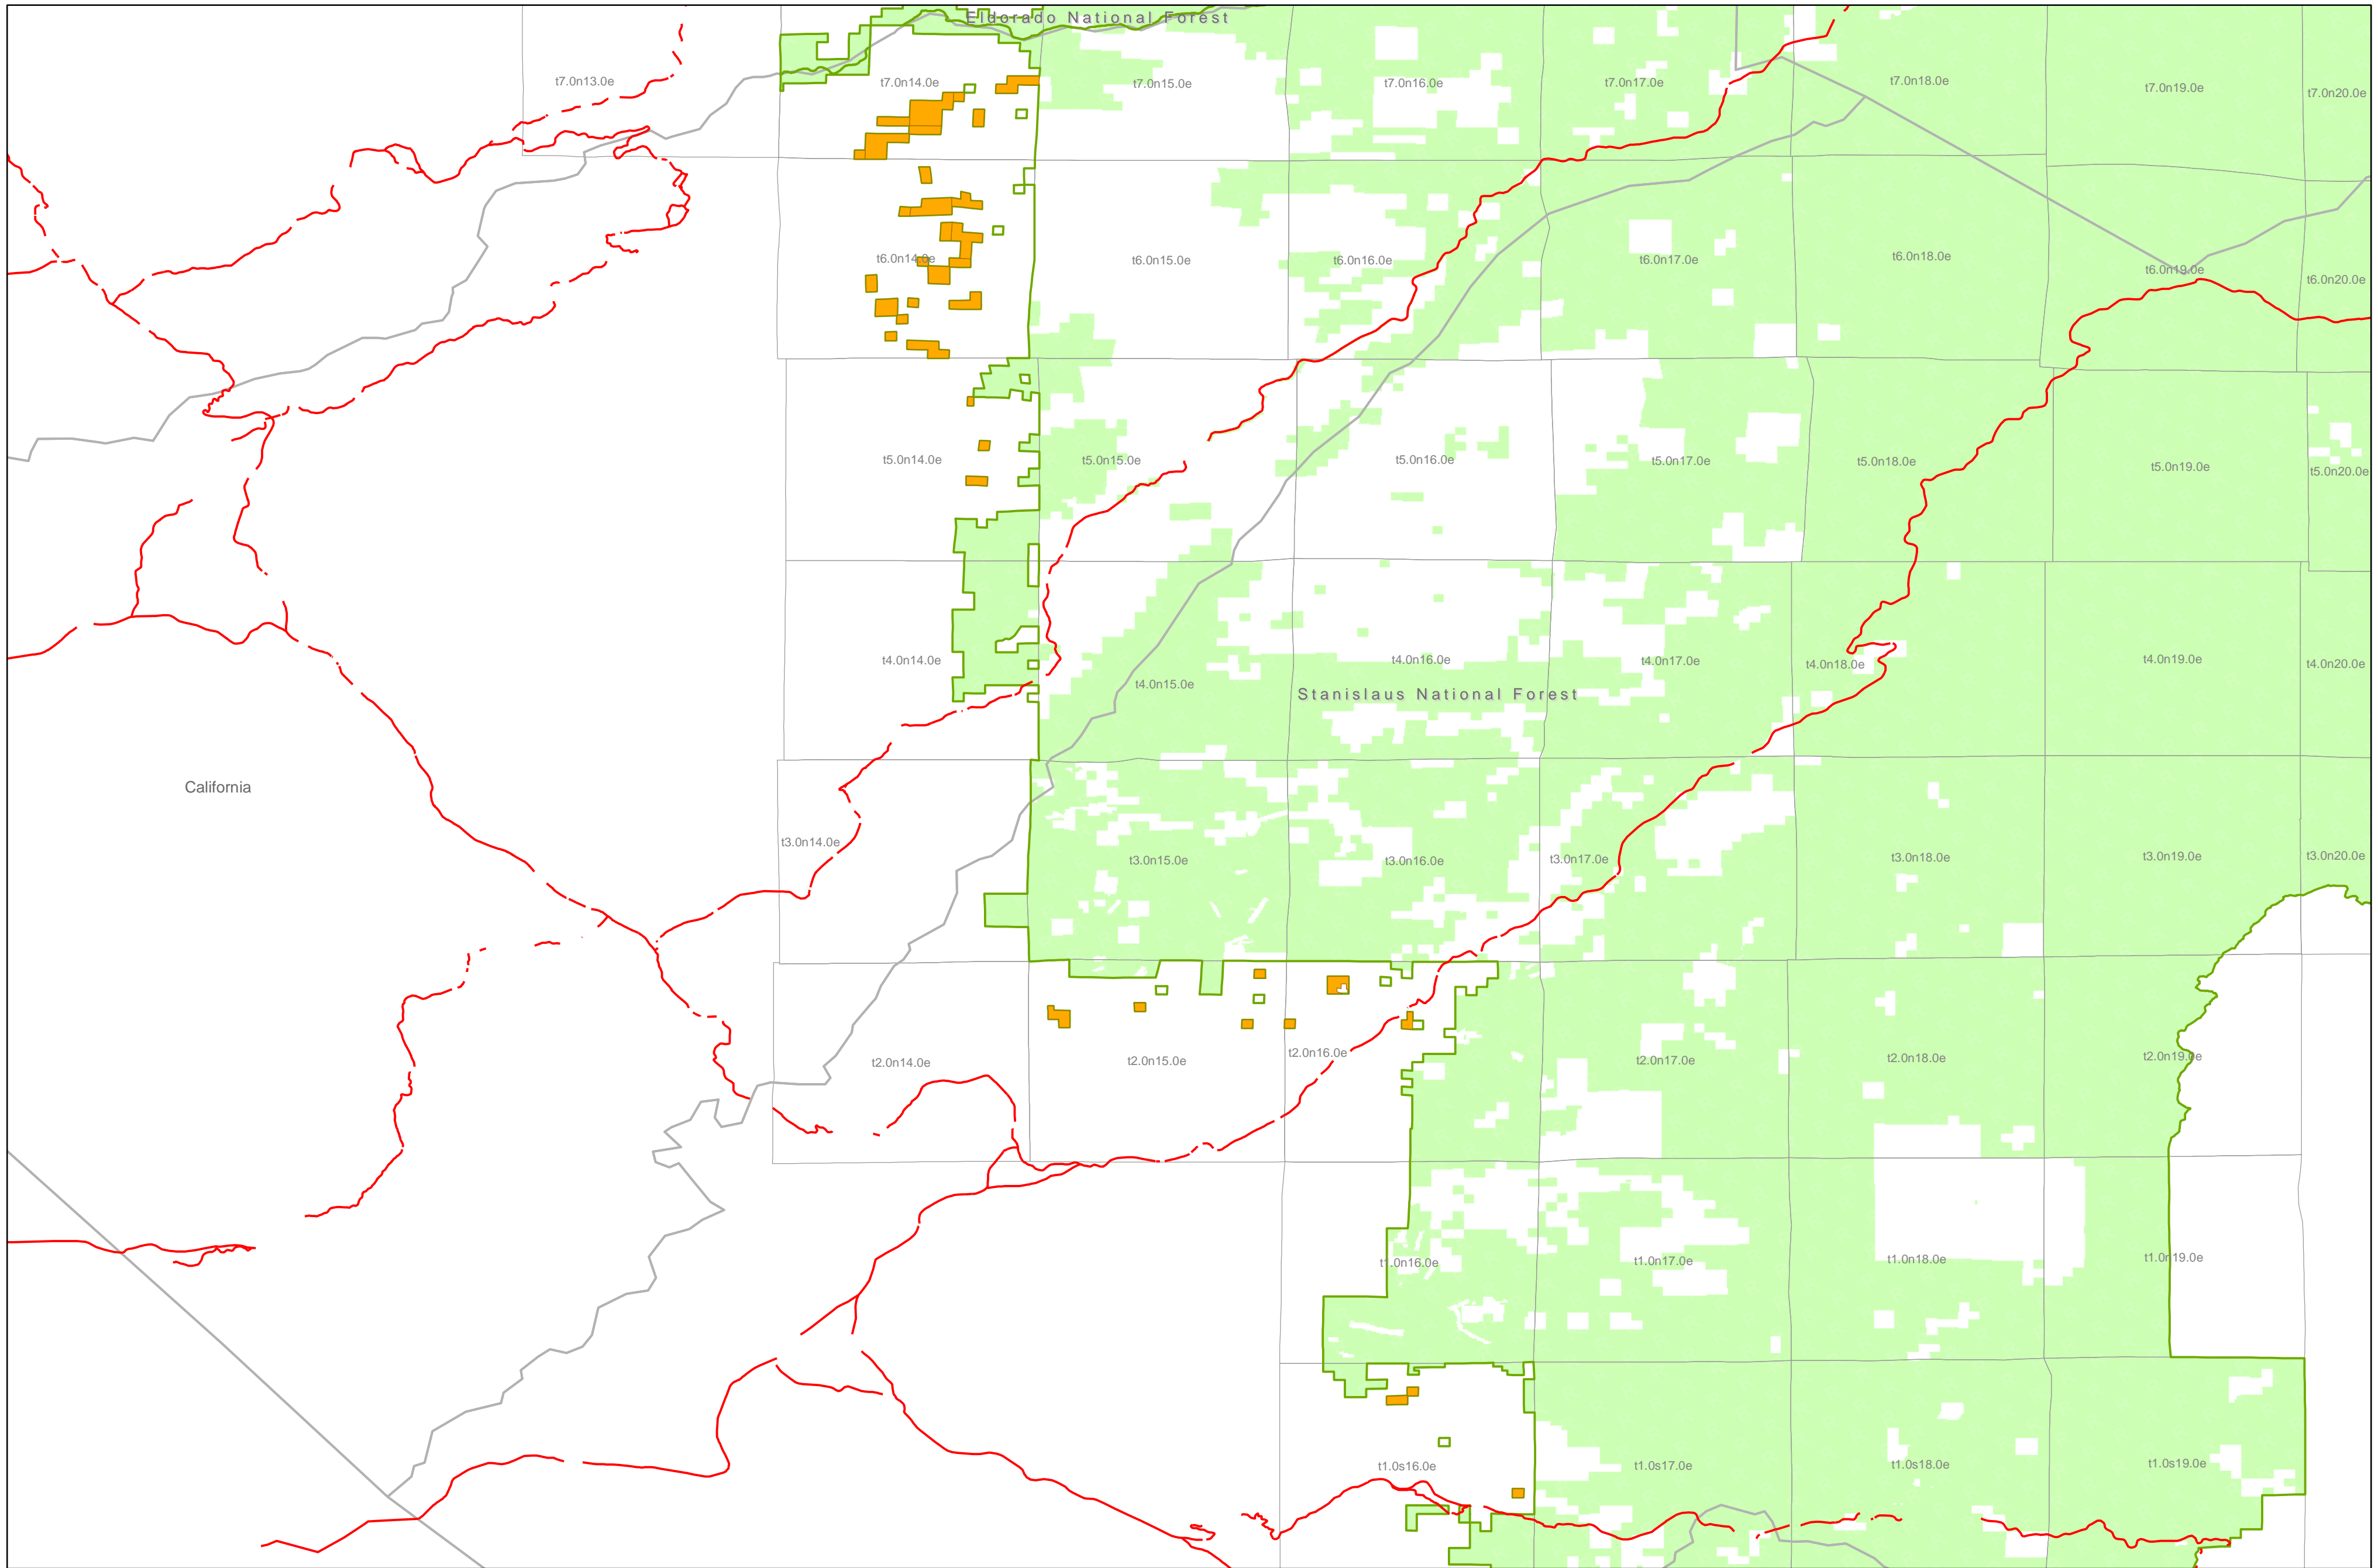

Stanislaus National Forest

USFS parcels potentially eligible for sale
State boundary
County boundary
Administrative Forest boundary
PLSS Townships
USFS ownership
Map created February 7th, 2007

1:211,832

Disclaimer: All parcels shown are subject to change without prior notification. The Forest Service does not warrant the current condition of title for parcels shown. Outstanding rights and restrictions may encumber the title to any or all of the subject parcels.